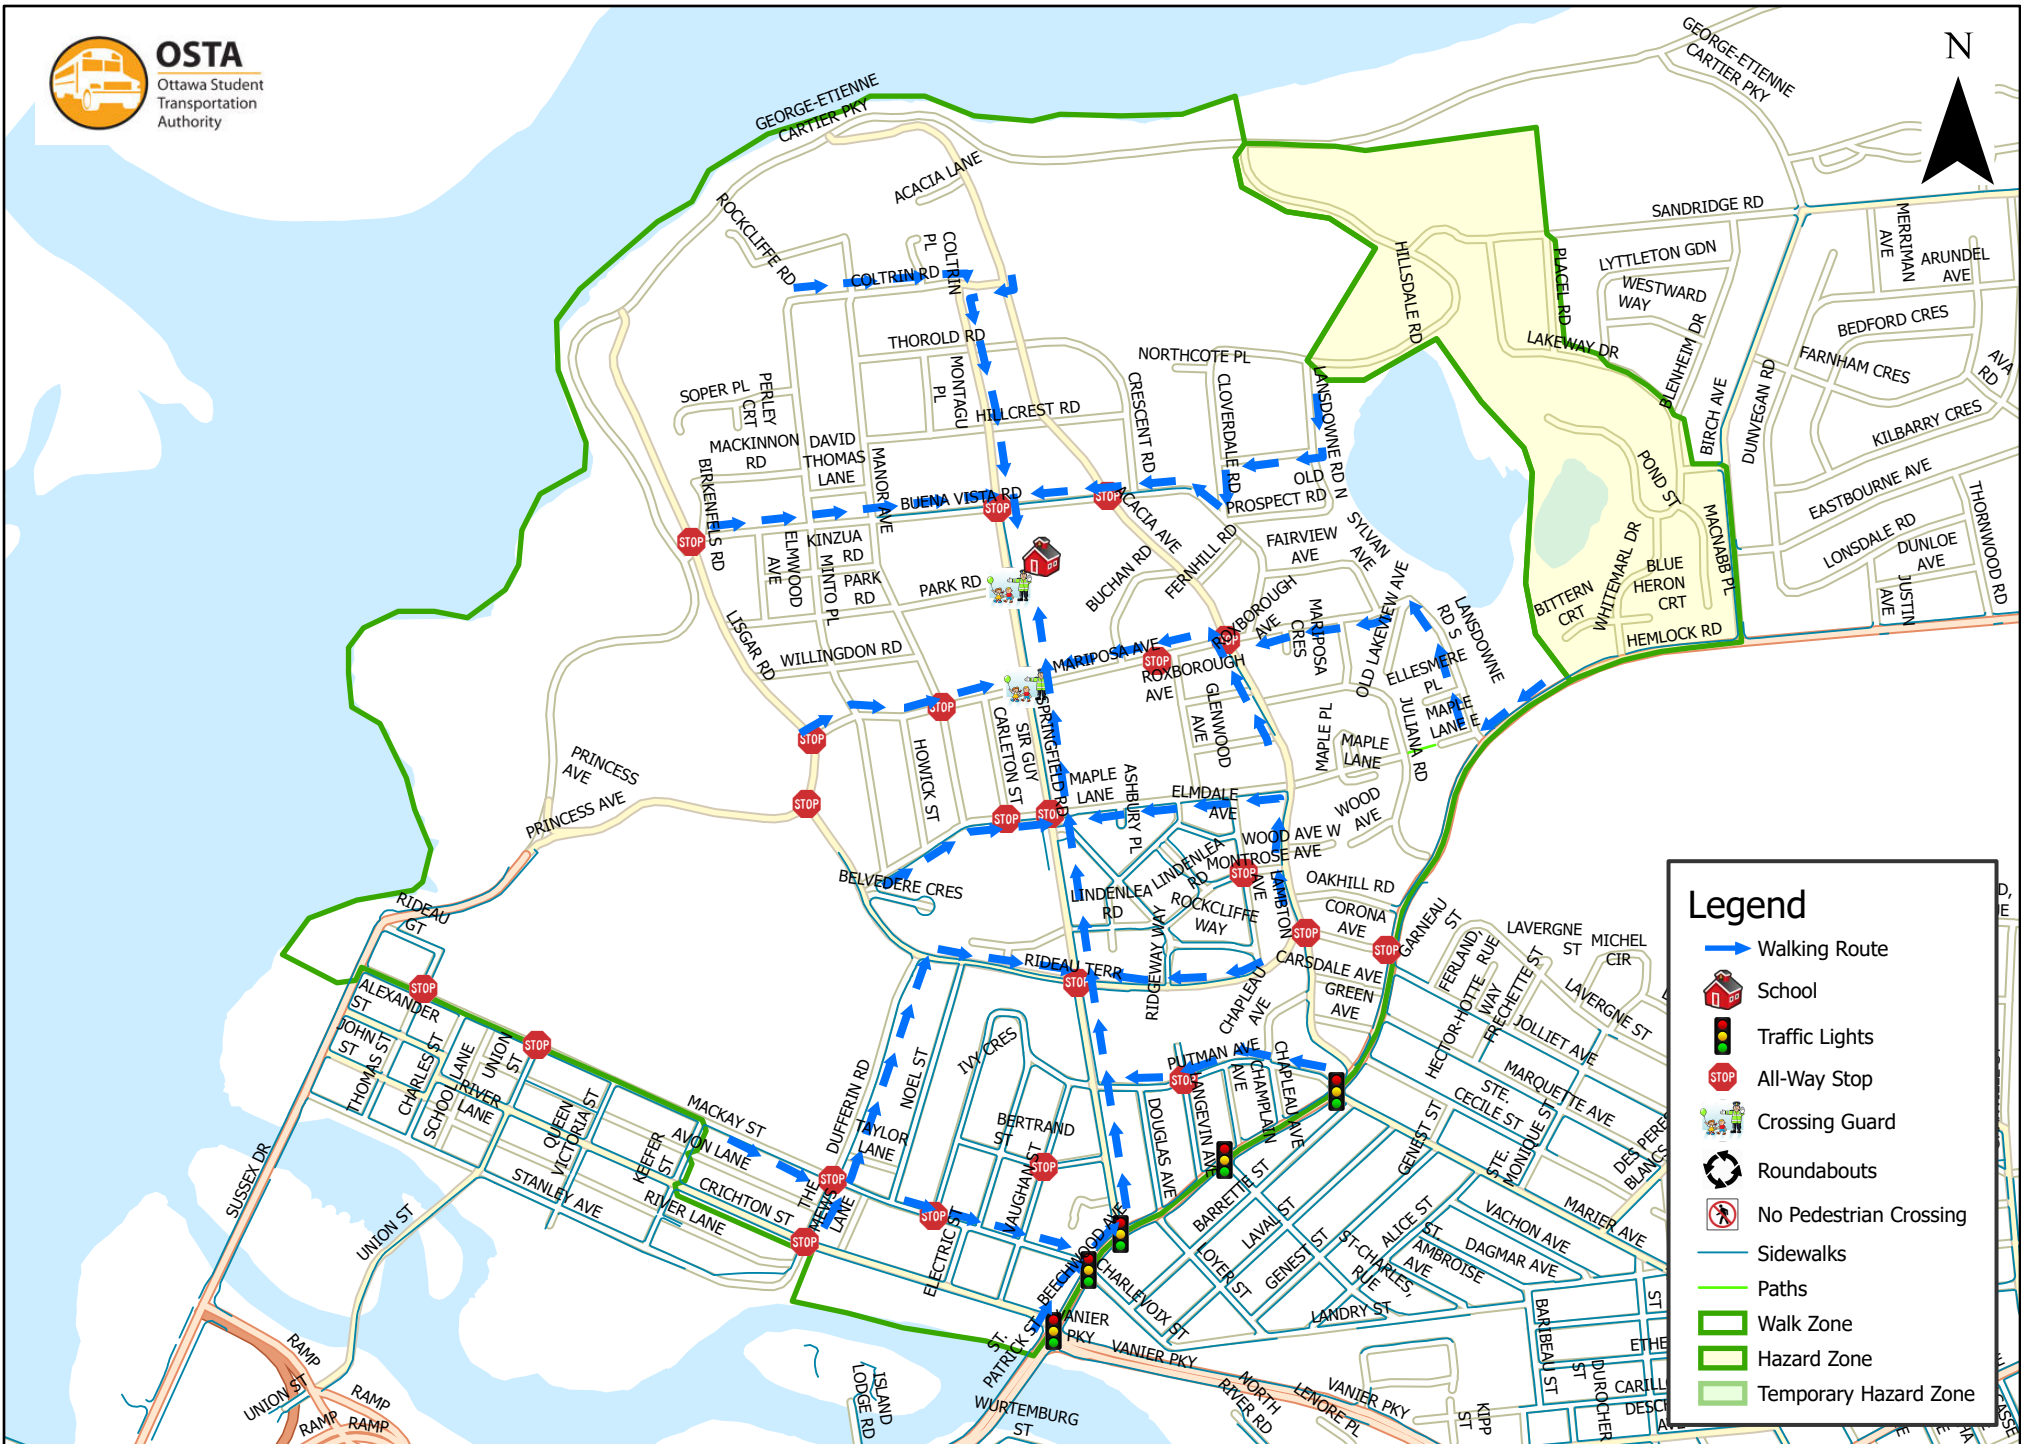

# Rockcliffe Park Public School 1.6 km Walk Zone Grades 1-3

### Legend

- Walking Route
- School
- Traffic Lights
- All-Way Stop
- Crossing Guard
- Roundabouts
- No Pedestrian Crossing
- Sidewalks
- Paths
- Walk Zone
- Hazard Zone
- Temporary Hazard Zone

This map is intended for information purposes only. Ottawa Student Transportation Authority assumes no responsibility for people using these routes.