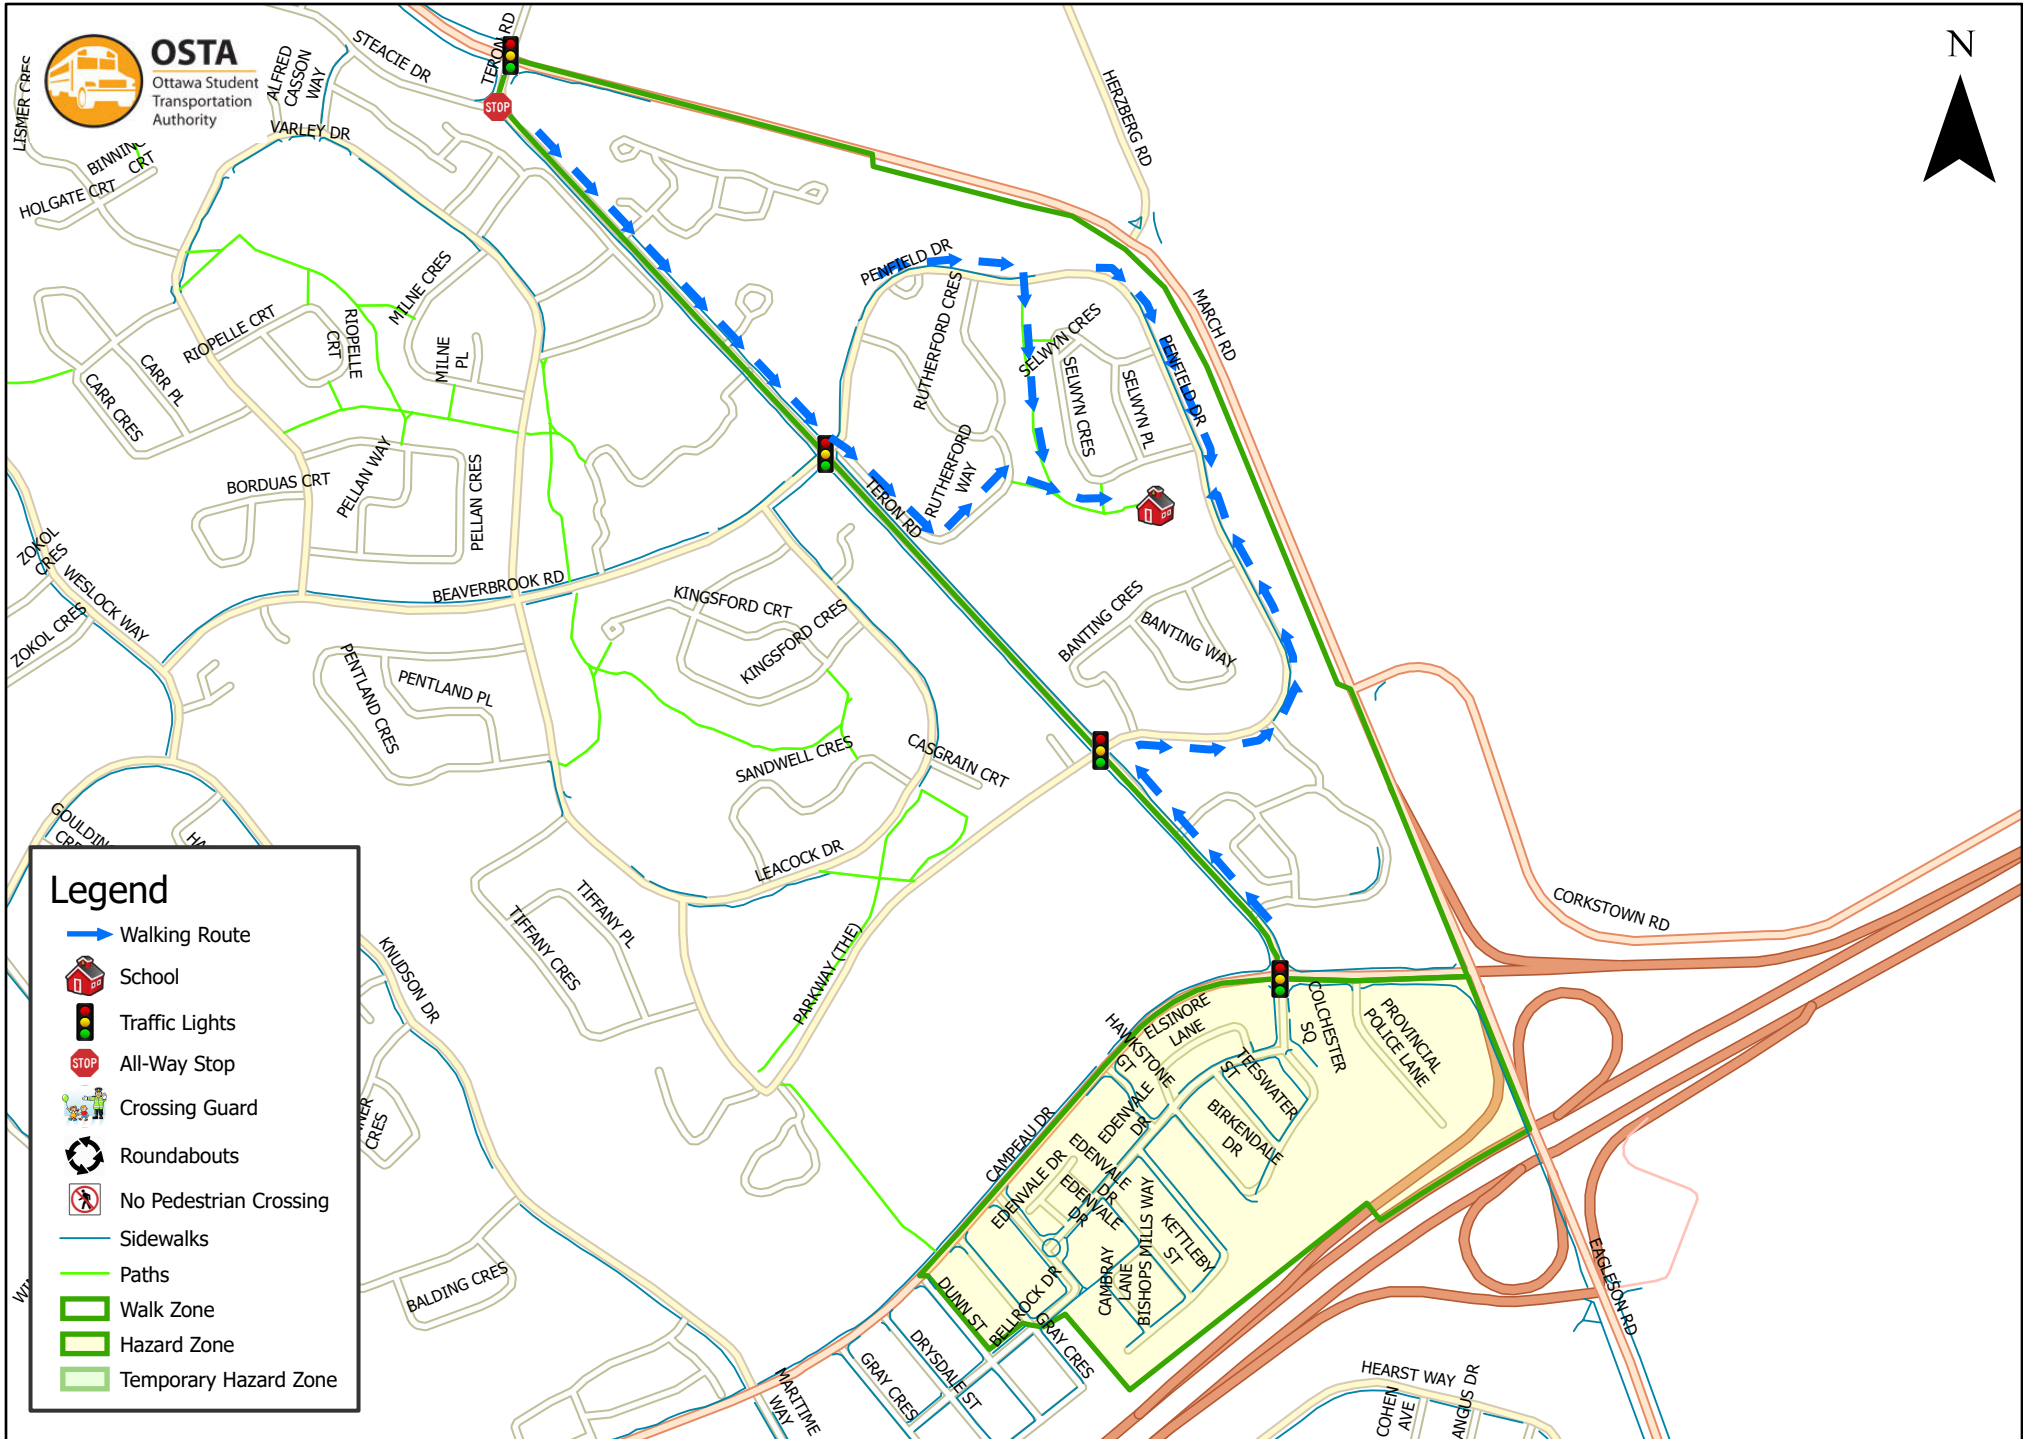

Roland Michener Public School 1.6 km Walk Zone Grades 1-6

This map is intended for information purposes only. Ottawa Student Transportation Authority assumes no responsibility for people using these routes.