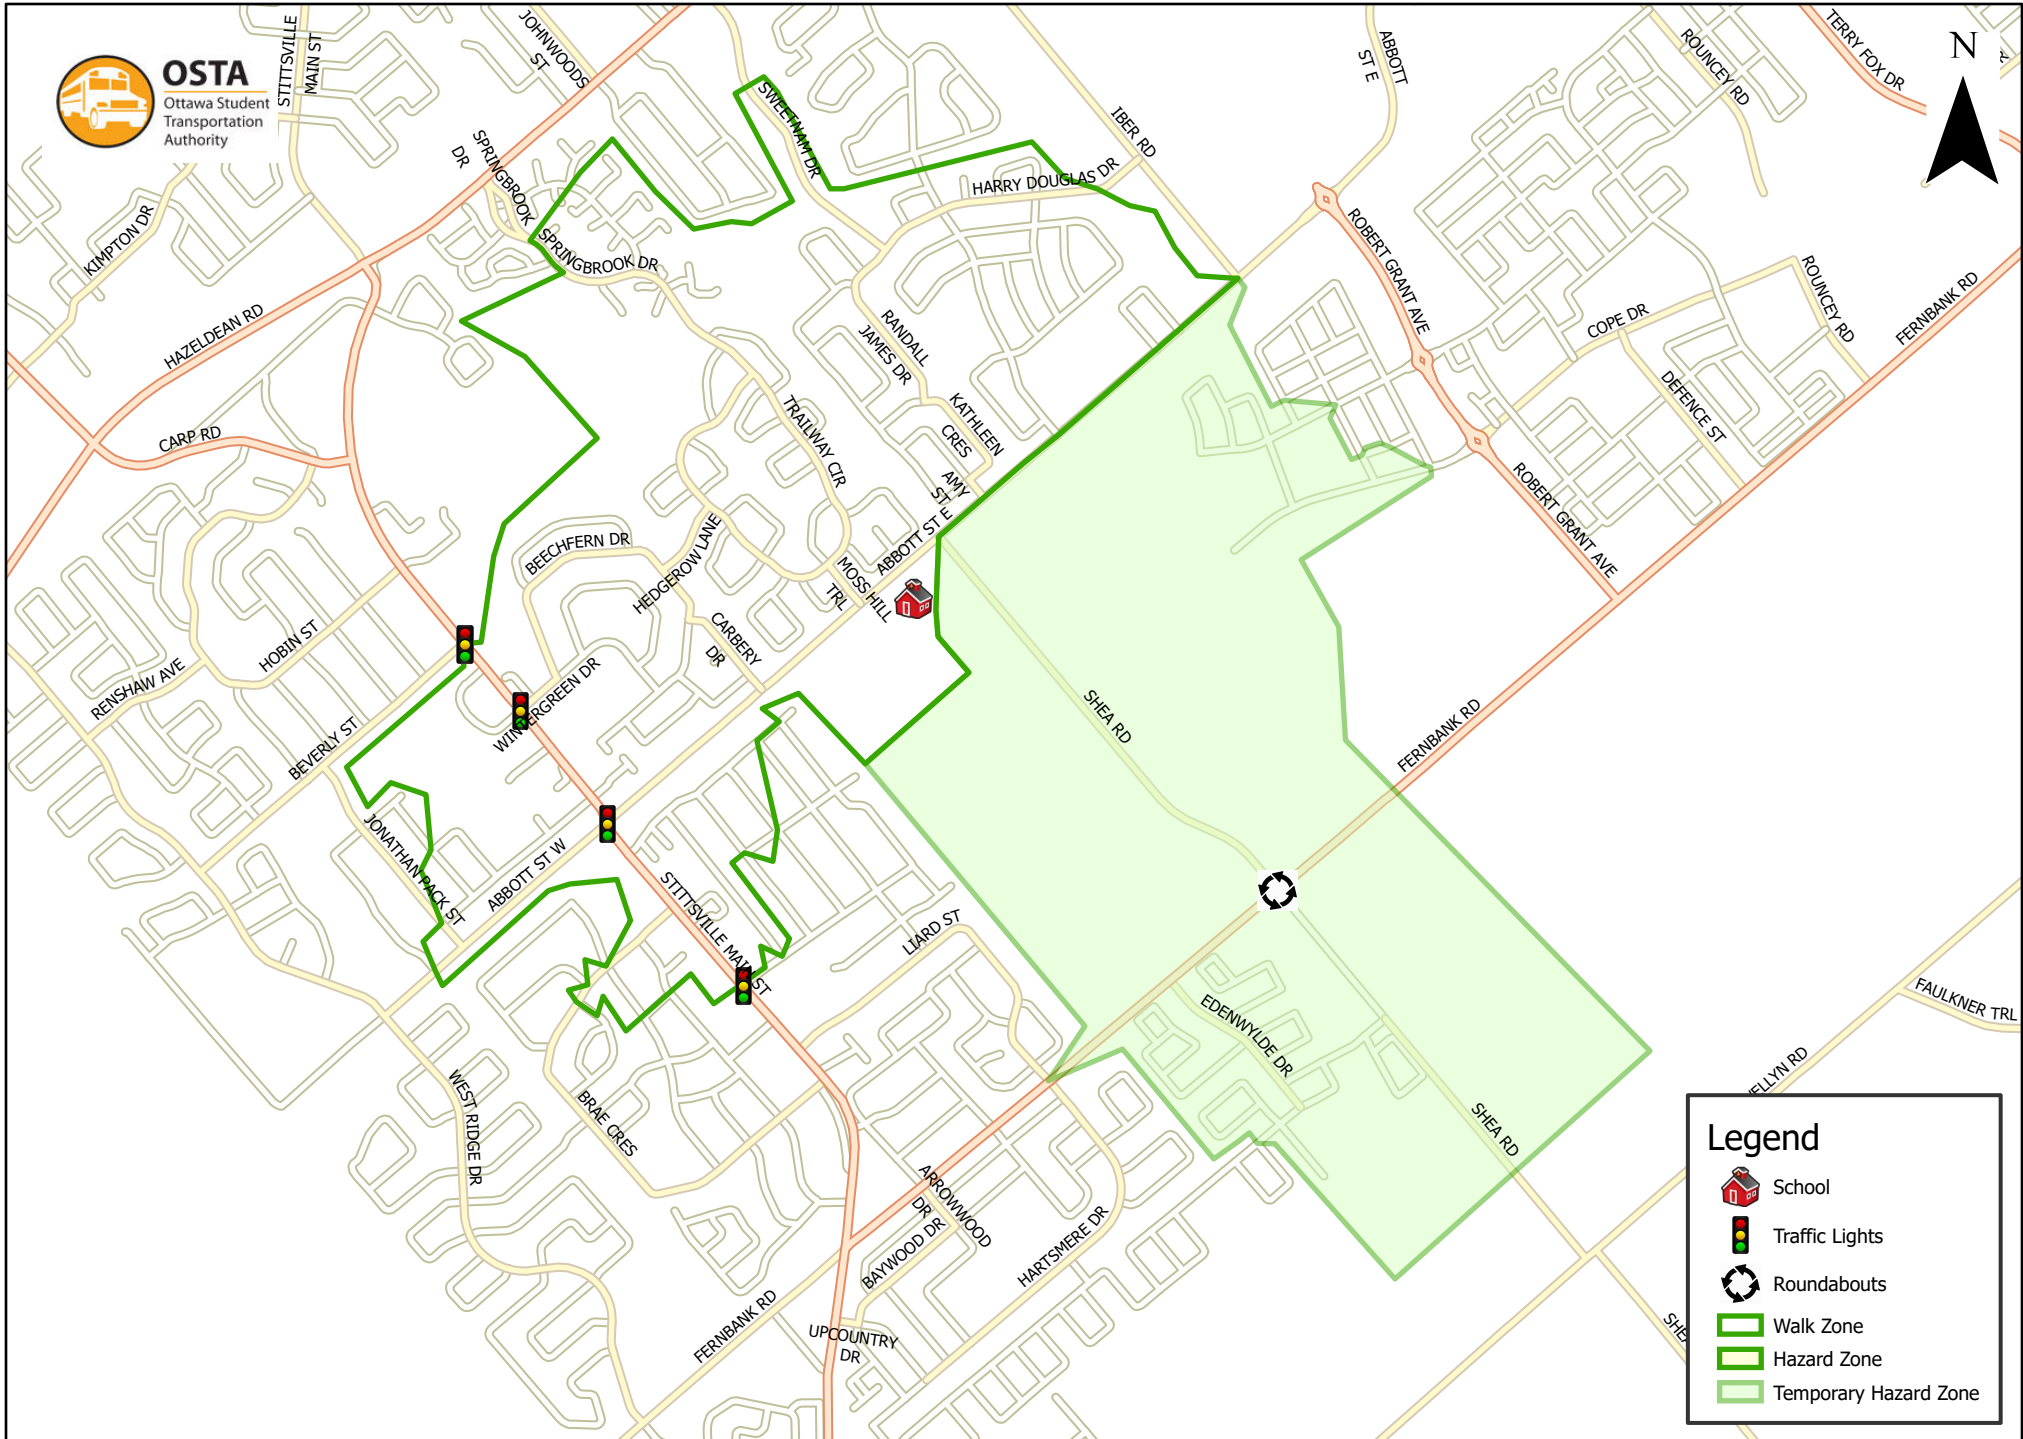

Sacred Heart Intermediate School 1.6 km Walk Zone Grades 7-8

This map is intended for information purposes only. Ottawa Student Transportation Authority assumes no responsibility for people using these routes.