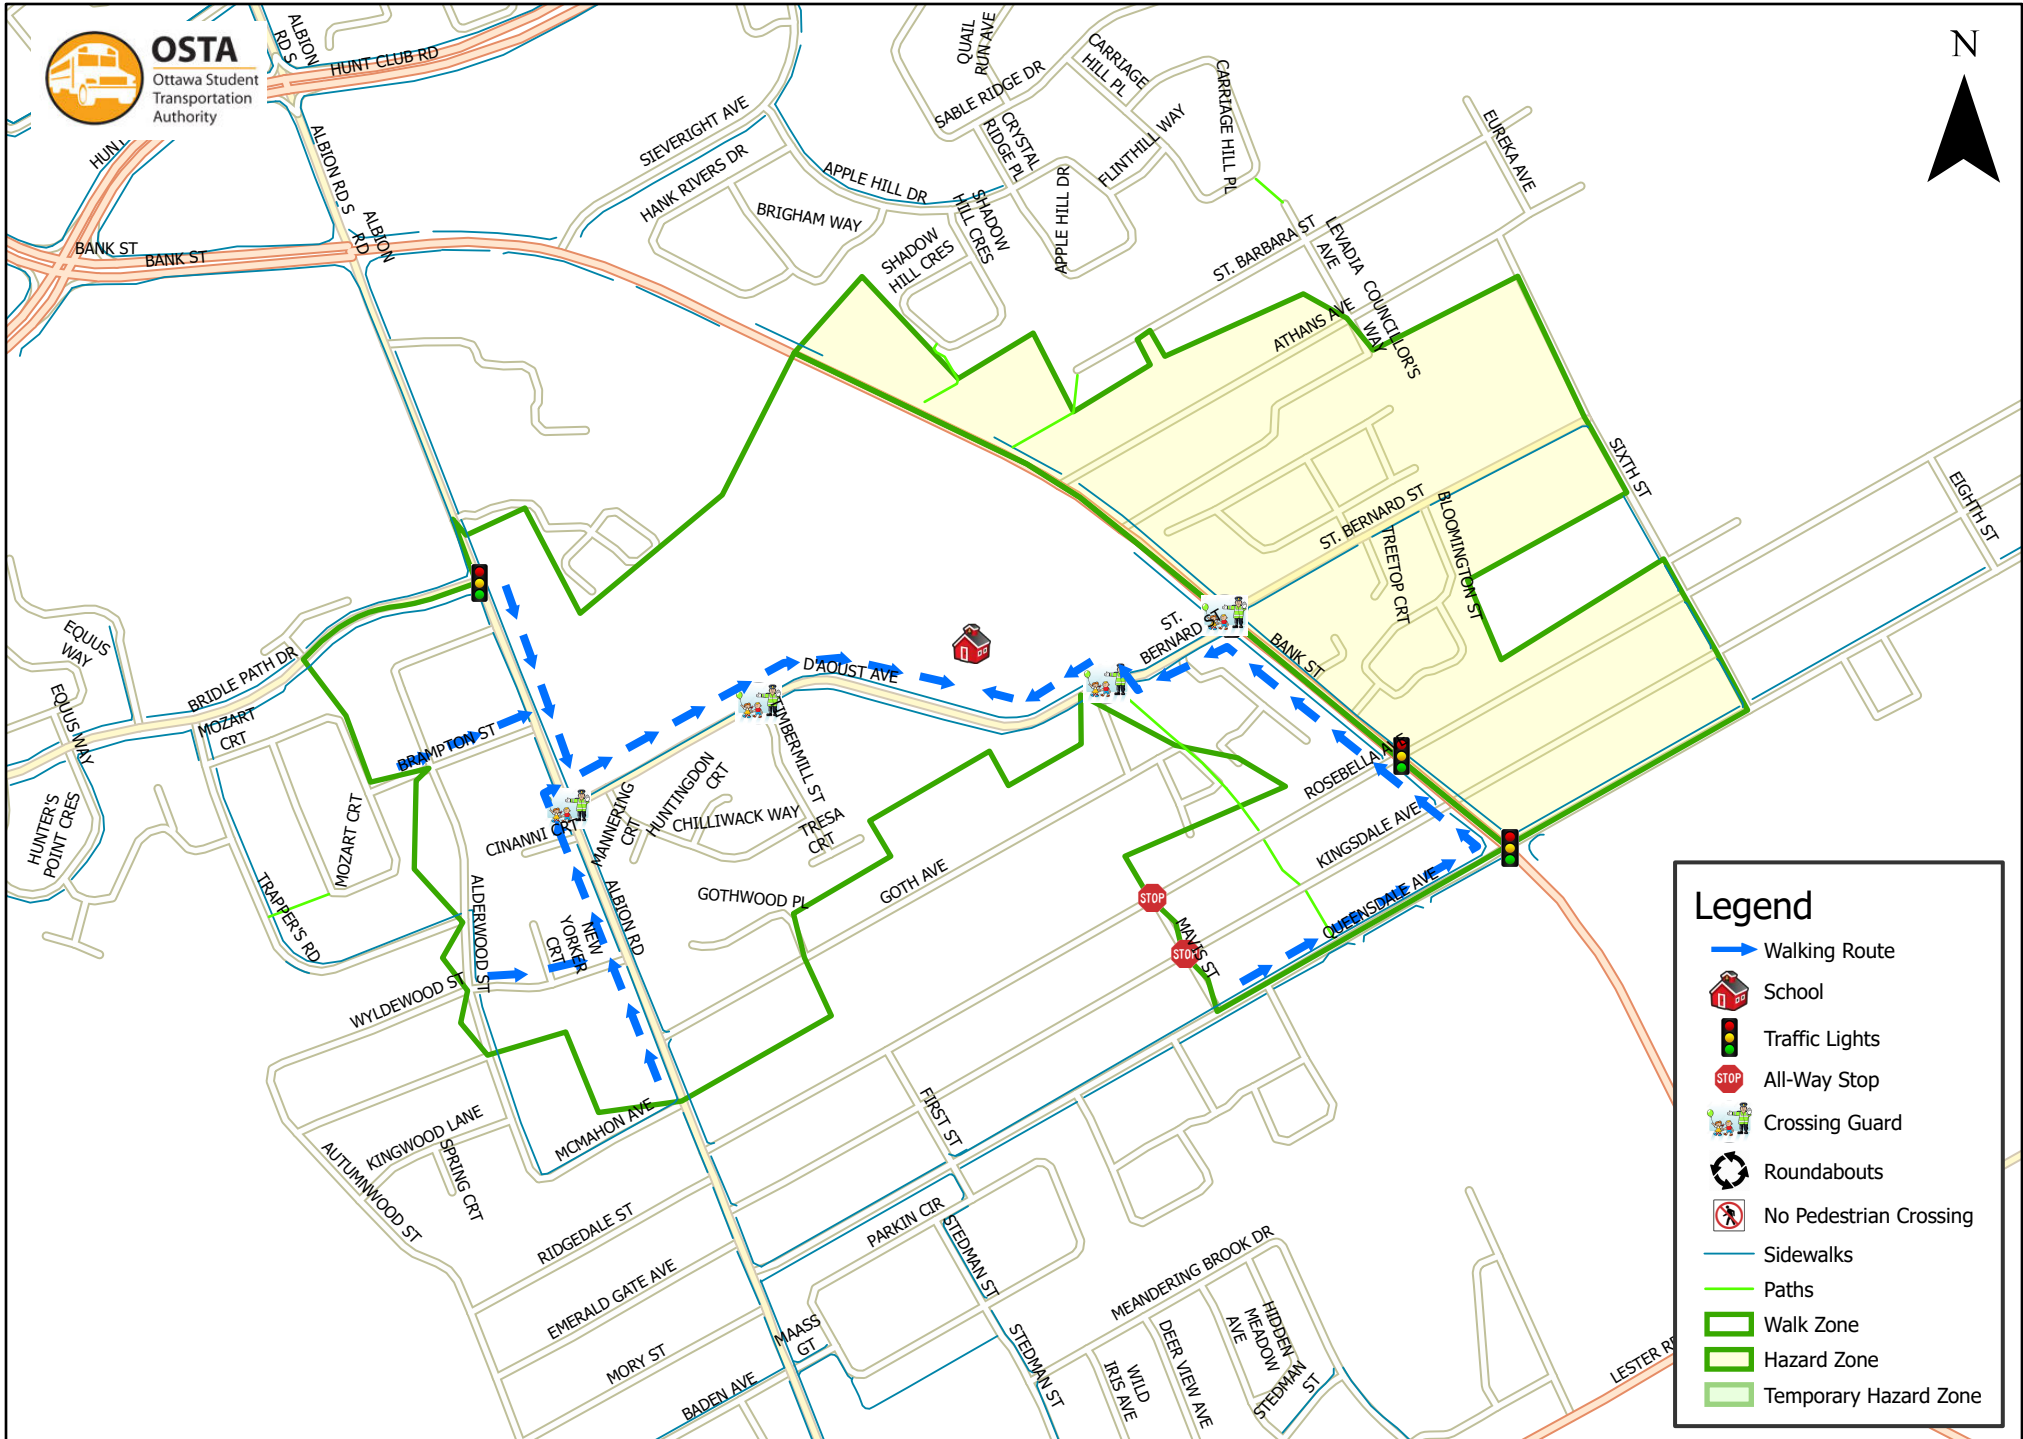

Sawmill Creek Elementary School 800 m Walk Zone Kindergarten

This map is intended for information purposes only. Ottawa Student Transportation Authority assumes no responsibility for people using these routes.