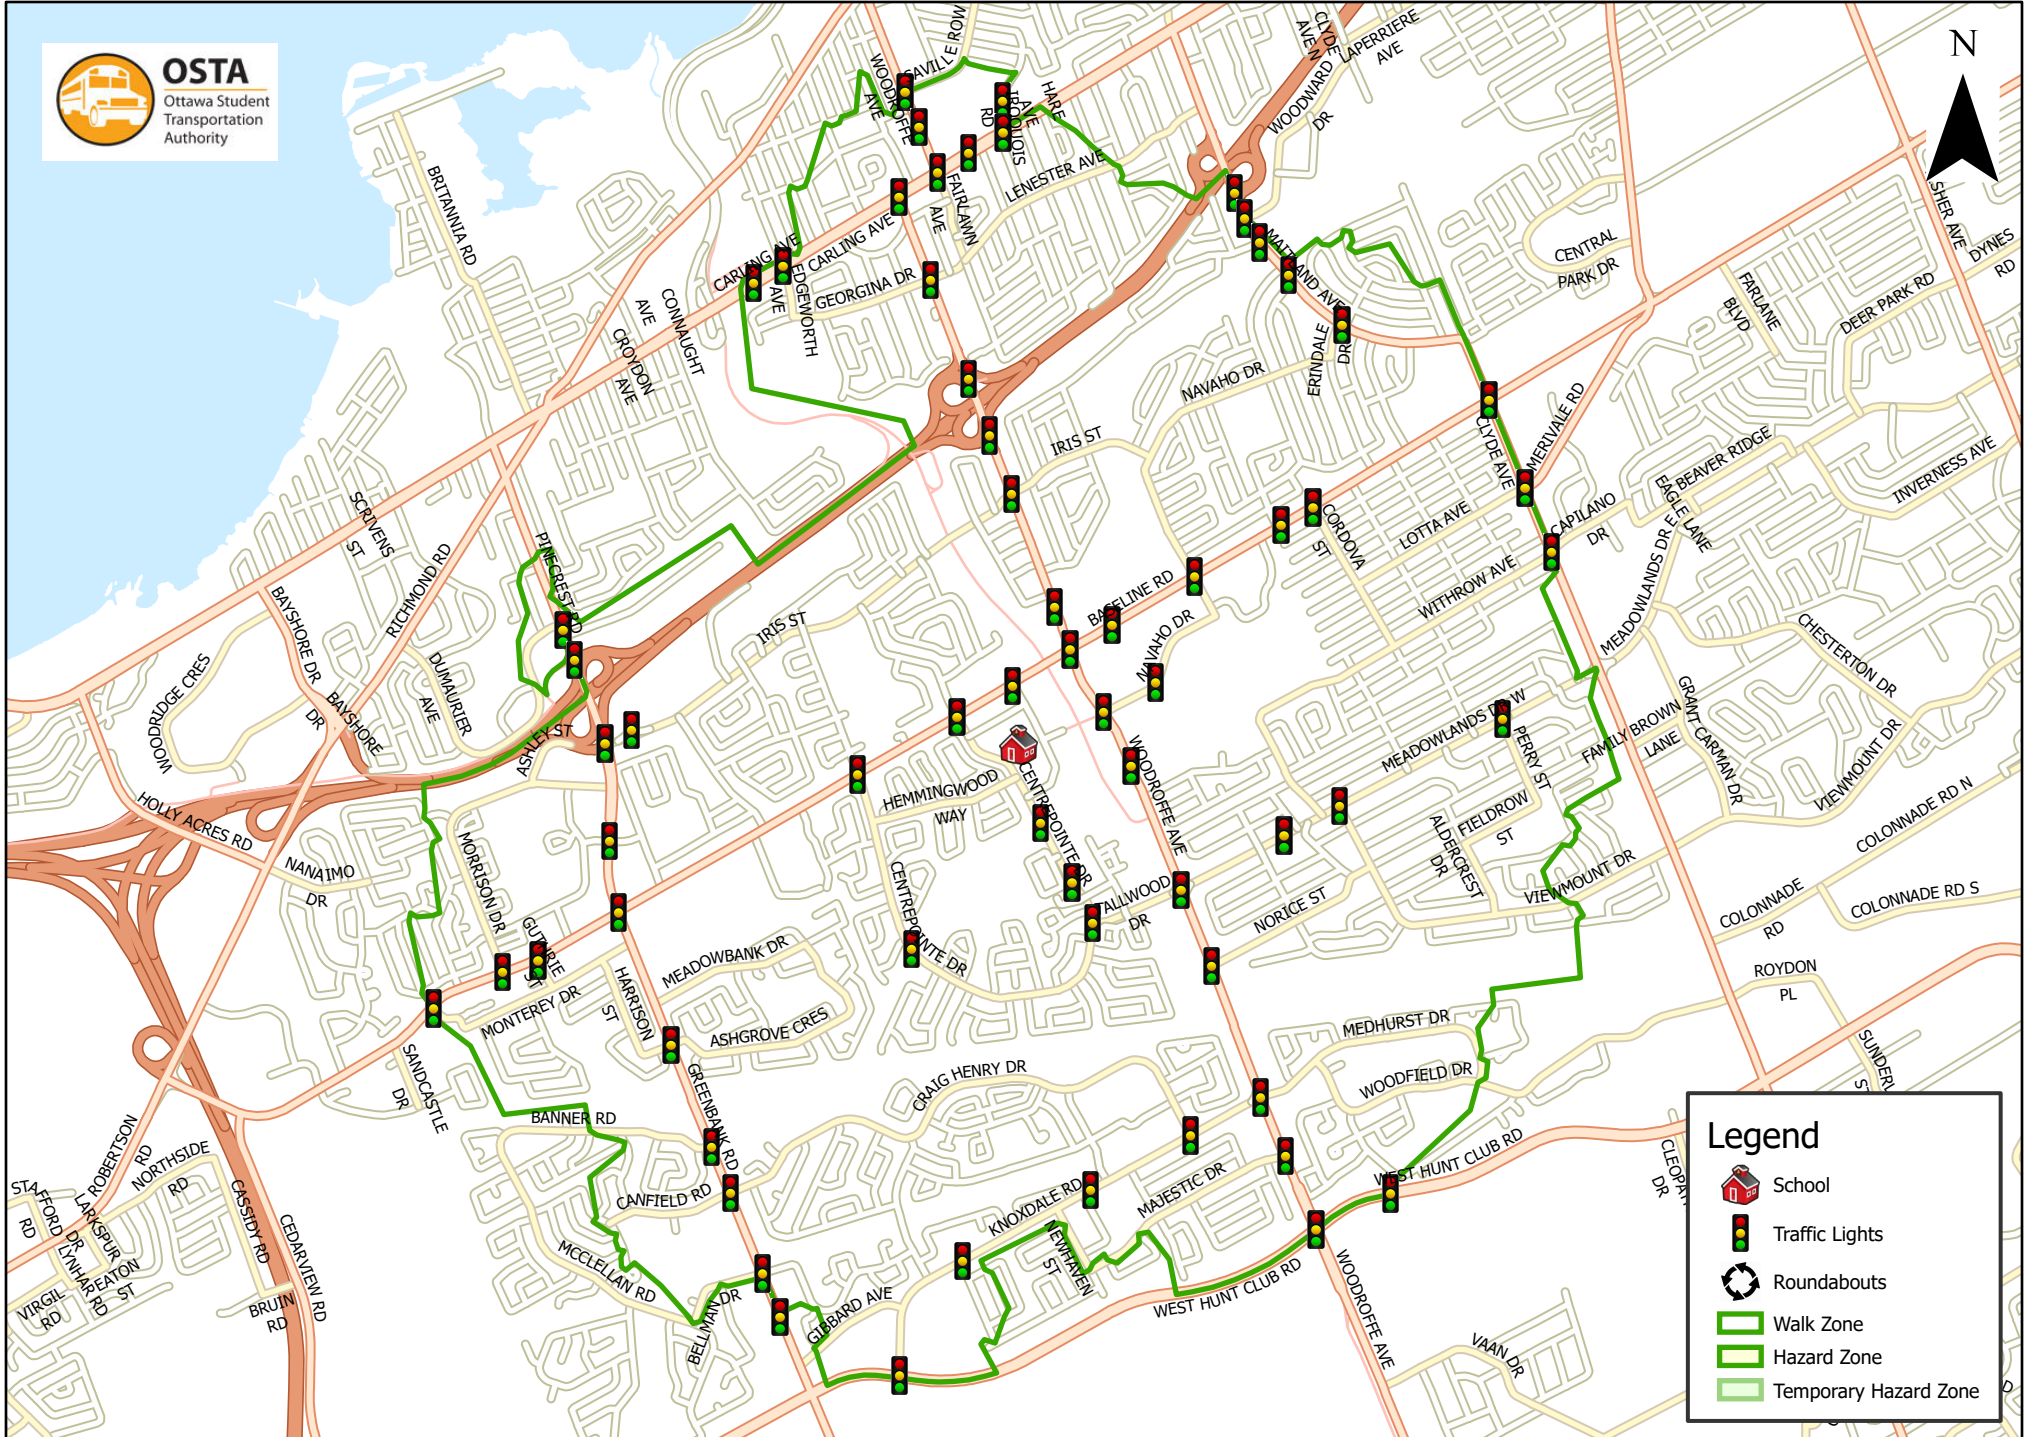

Sir Guy Carleton Secondary School 3.2 km Walk Zone Grades 9-12

OSTA
Ottawa Student
Transportation
Authority

This map is intended for information purposes only. Ottawa Student Transportation Authority assumes no responsibility for people using these routes.