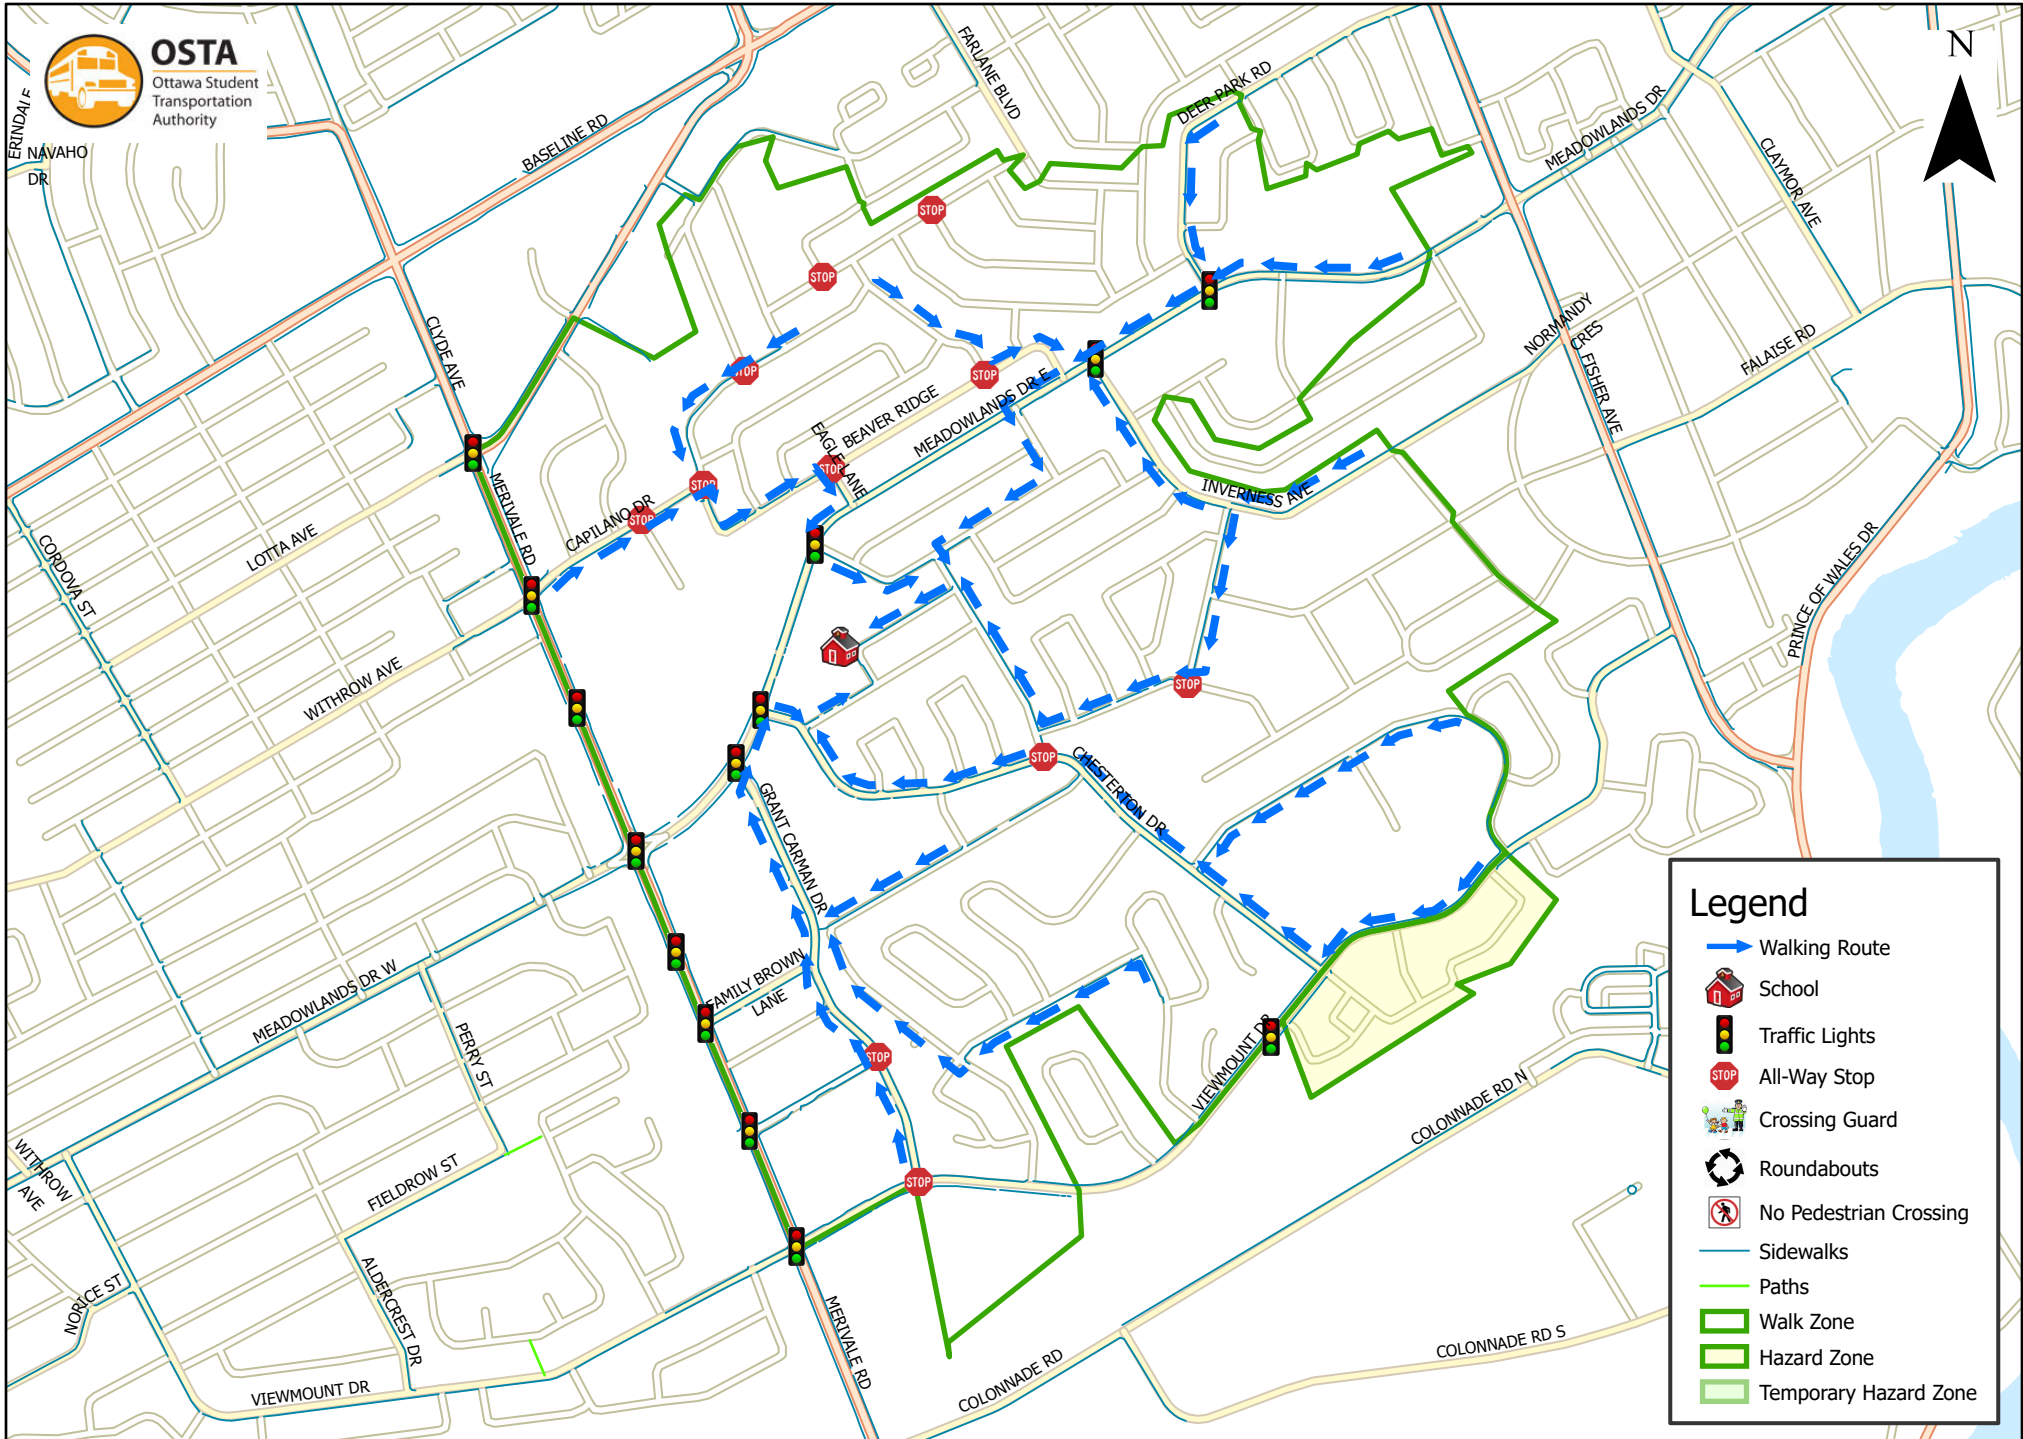

# Sir Winston Churchill Public School 1.6 km Walk Zone Grades 1-6

This map is intended for information purposes only. Ottawa Student Transportation Authority assumes no responsibility for people using these routes.