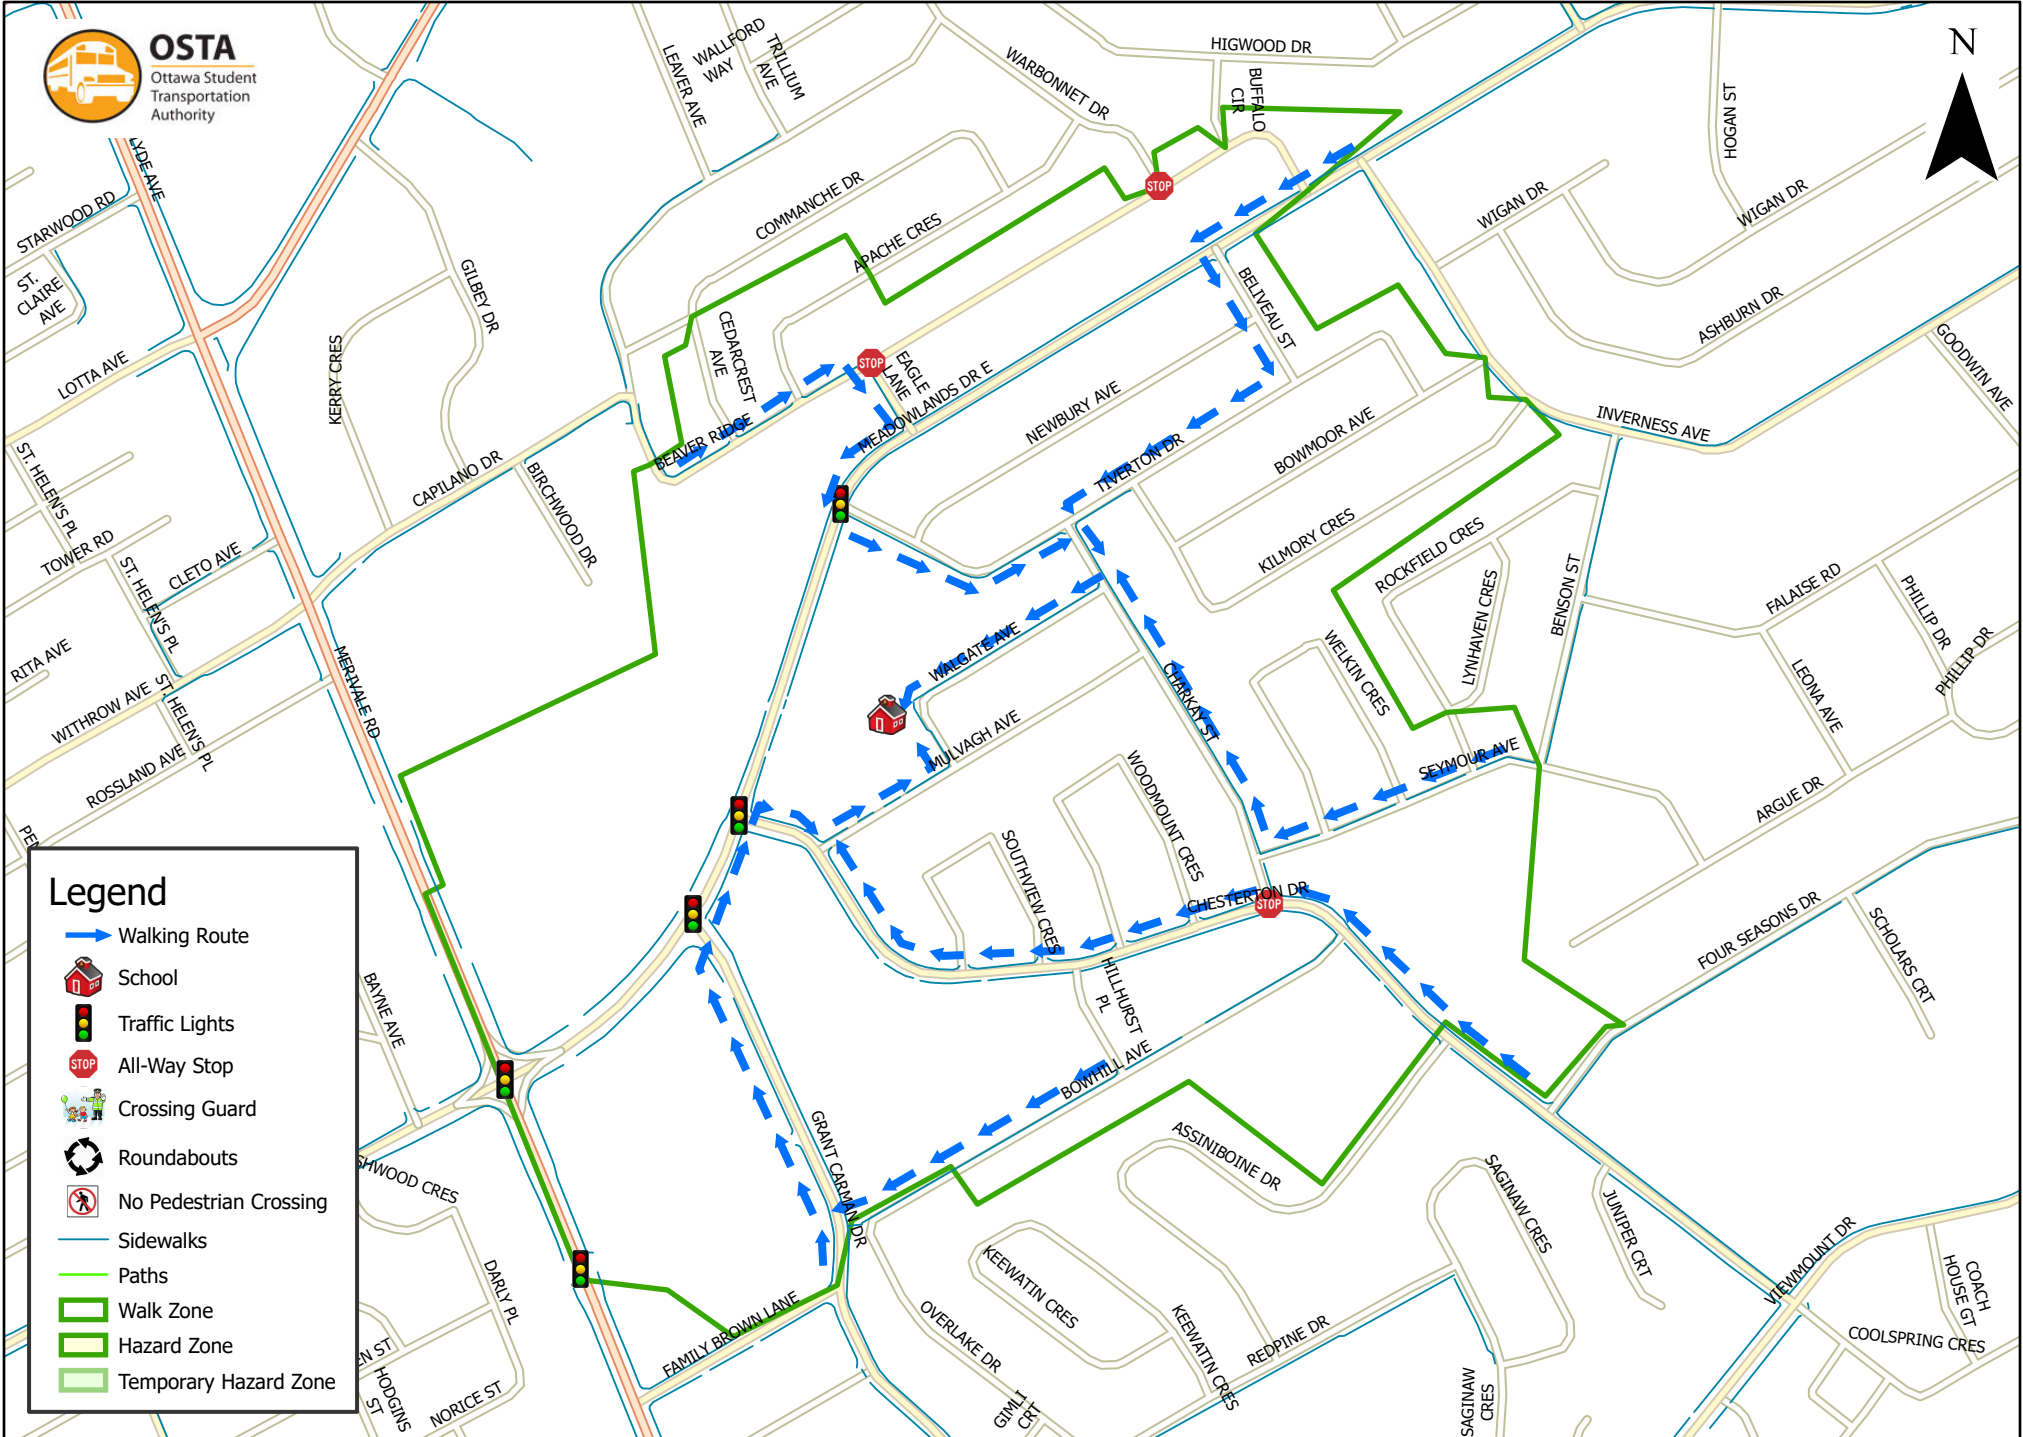

Sir Winston Churchill Public School 800 m Walk Zone Kindergarten

This map is intended for information purposes only. Ottawa Student Transportation Authority assumes no responsibility for people using these routes.