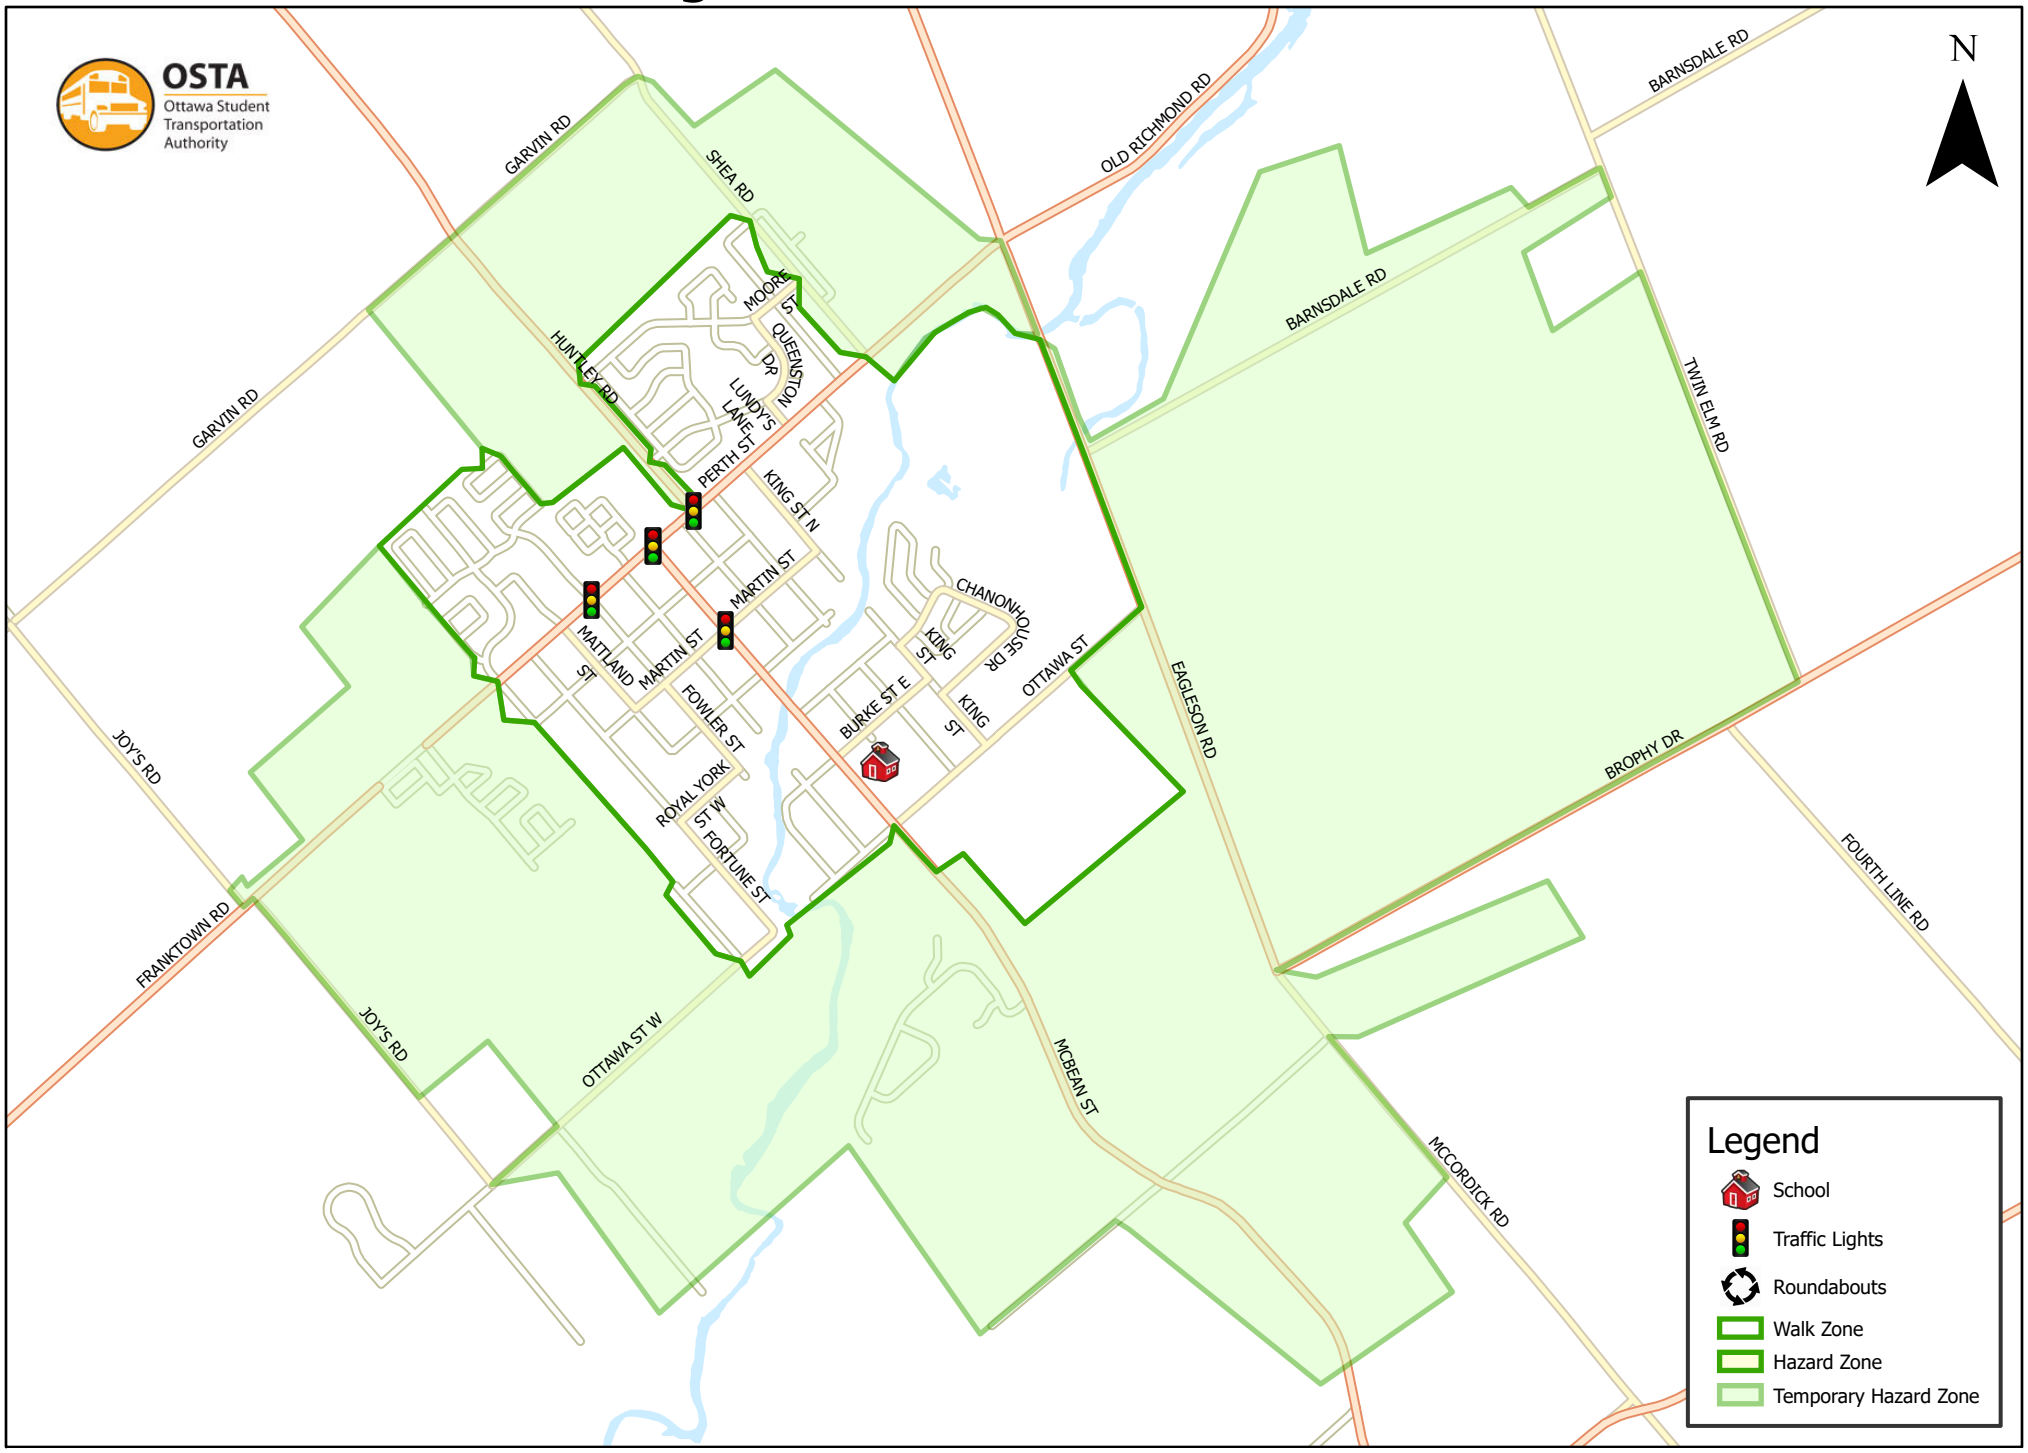

South Carleton High School 3.2 km Walk Zone Grades 9-12

This map is intended for information purposes only. Ottawa Student Transportation Authority assumes no responsibility for people using these routes.