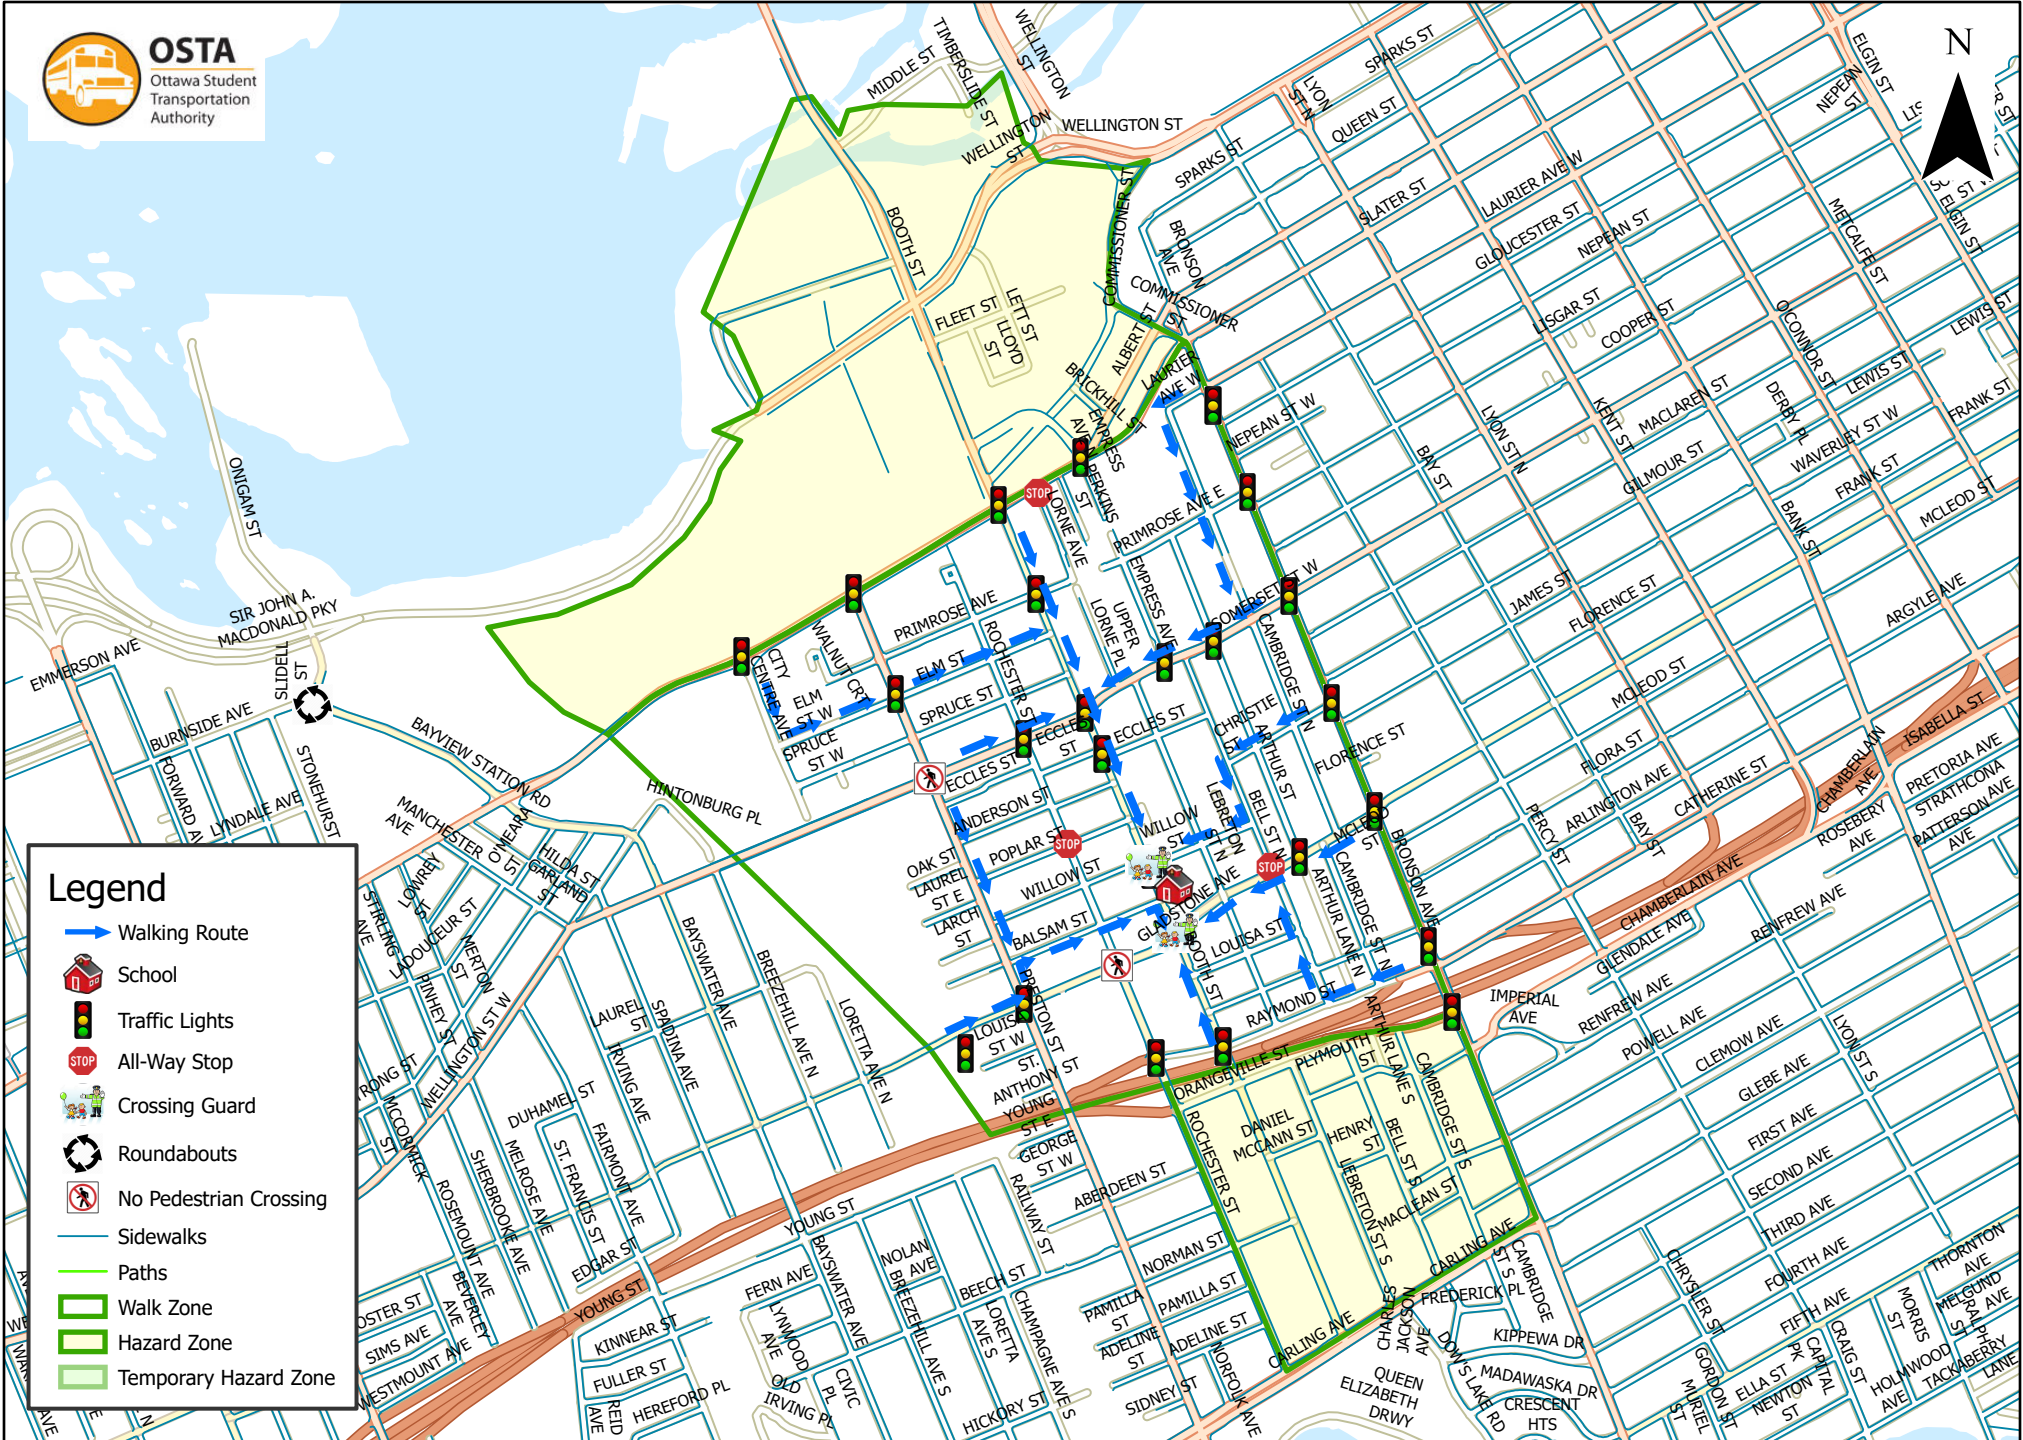

St. Anthony School 1.6 km Walk Zone Grades 1-3

This map is intended for information purposes only. Ottawa Student Transportation Authority assumes no responsibility for people using these routes.