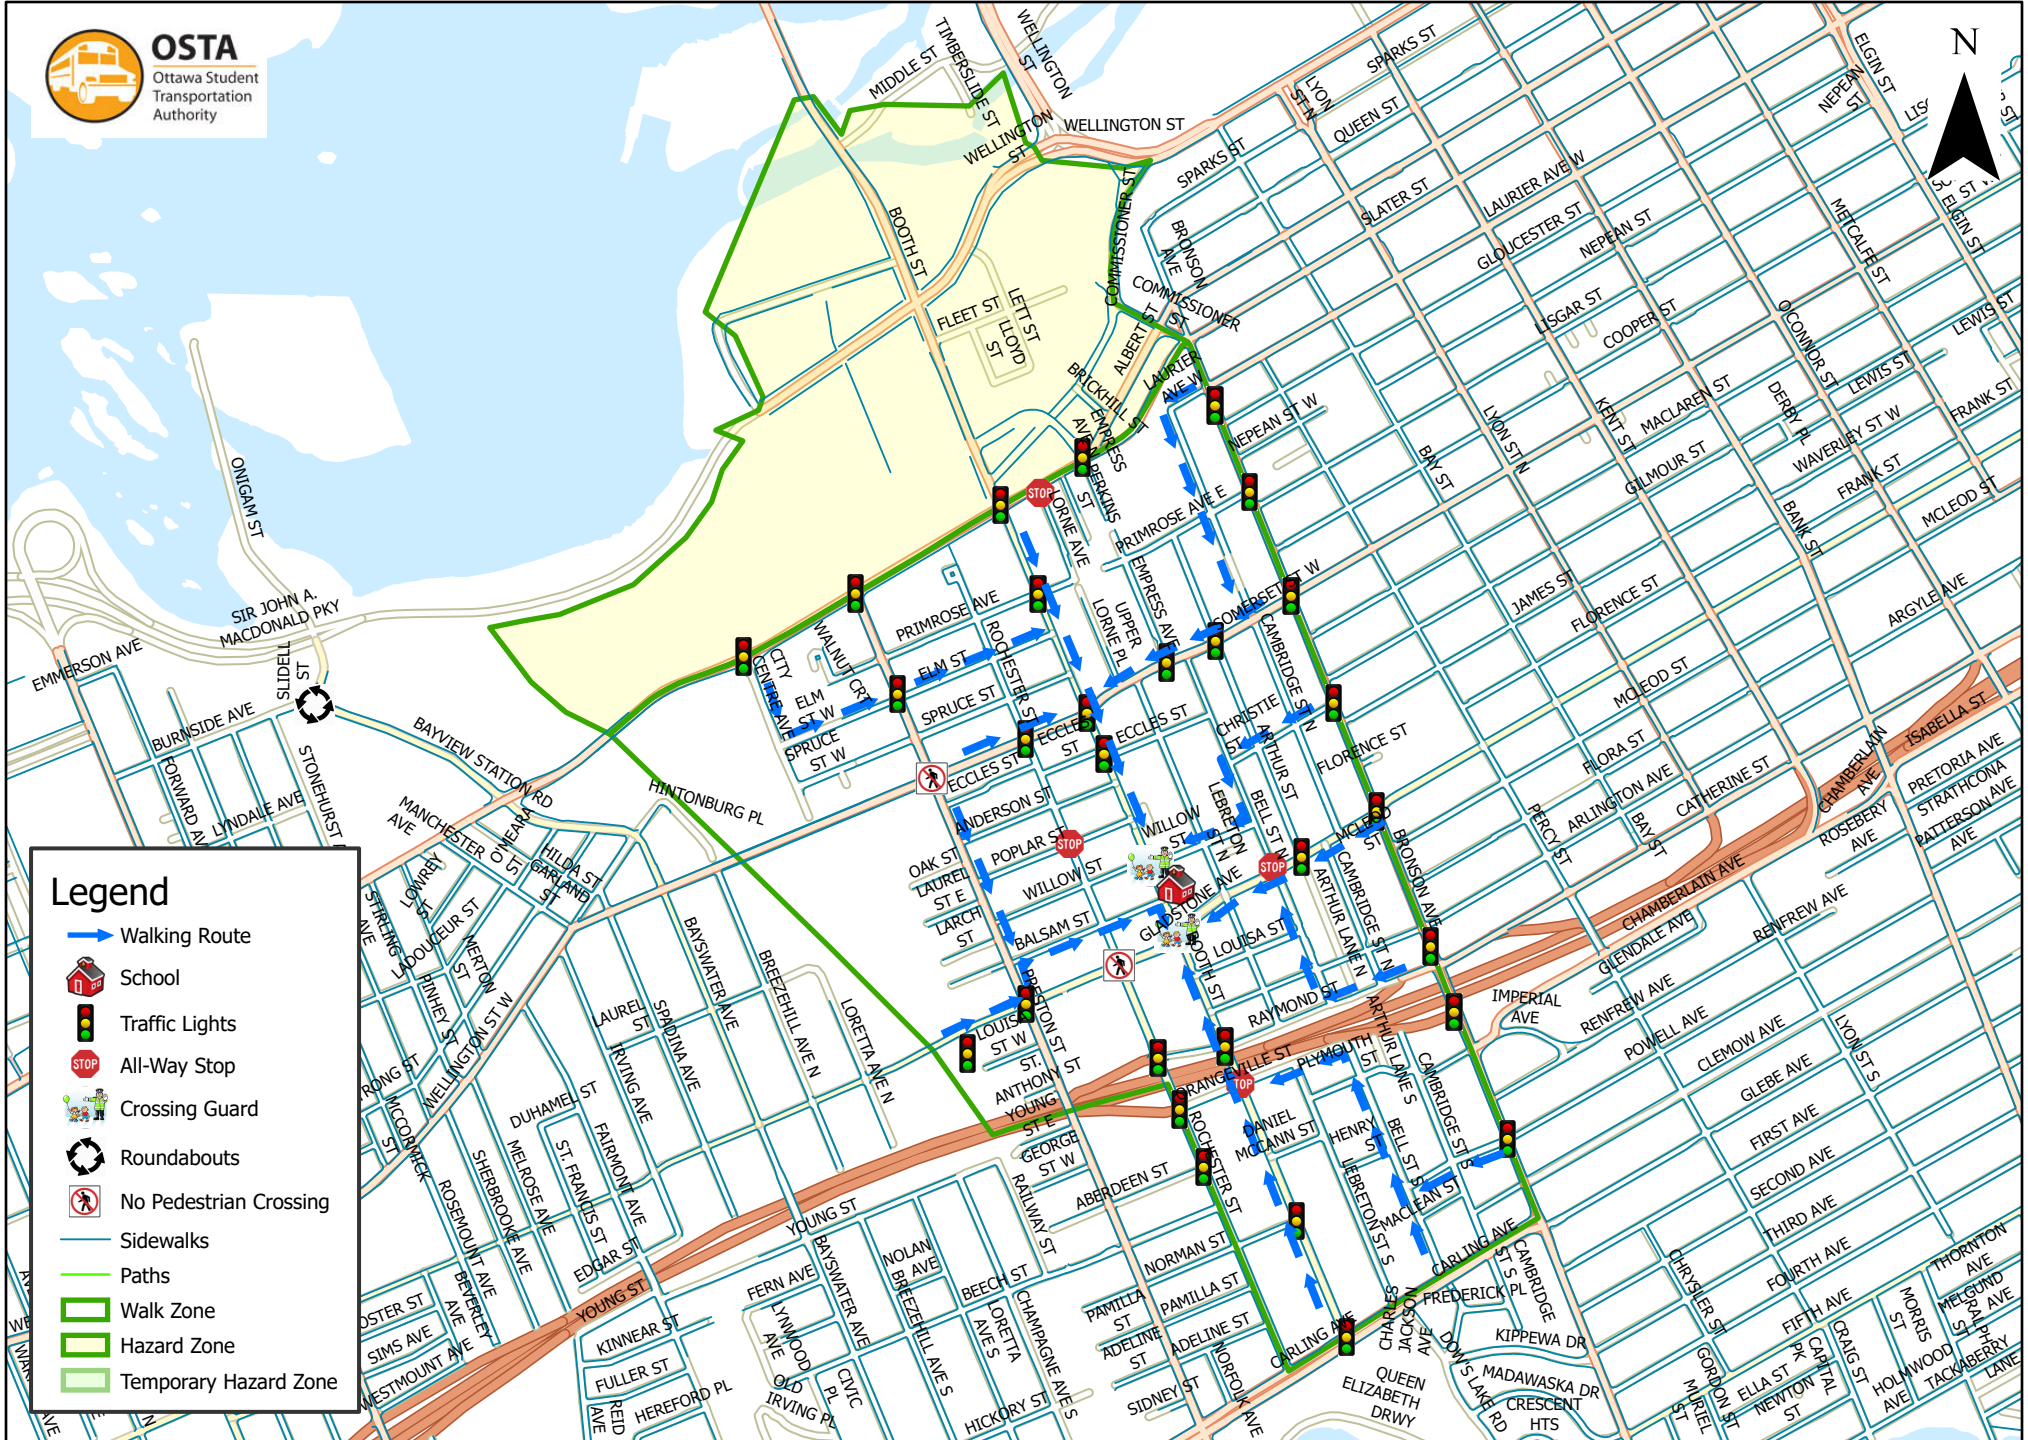

St. Anthony School 1.6 km Walk Zone Grades 4-6

Legend

- Walking Route
- School
- Traffic Lights
- All-Way Stop
- Crossing Guard
- Roundabouts
- No Pedestrian Crossing
- Sidewalks
- Paths
- Walk Zone
- Hazard Zone
- Temporary Hazard Zone

This map is intended for information purposes only. Ottawa Student Transportation Authority assumes no responsibility for people using these routes.