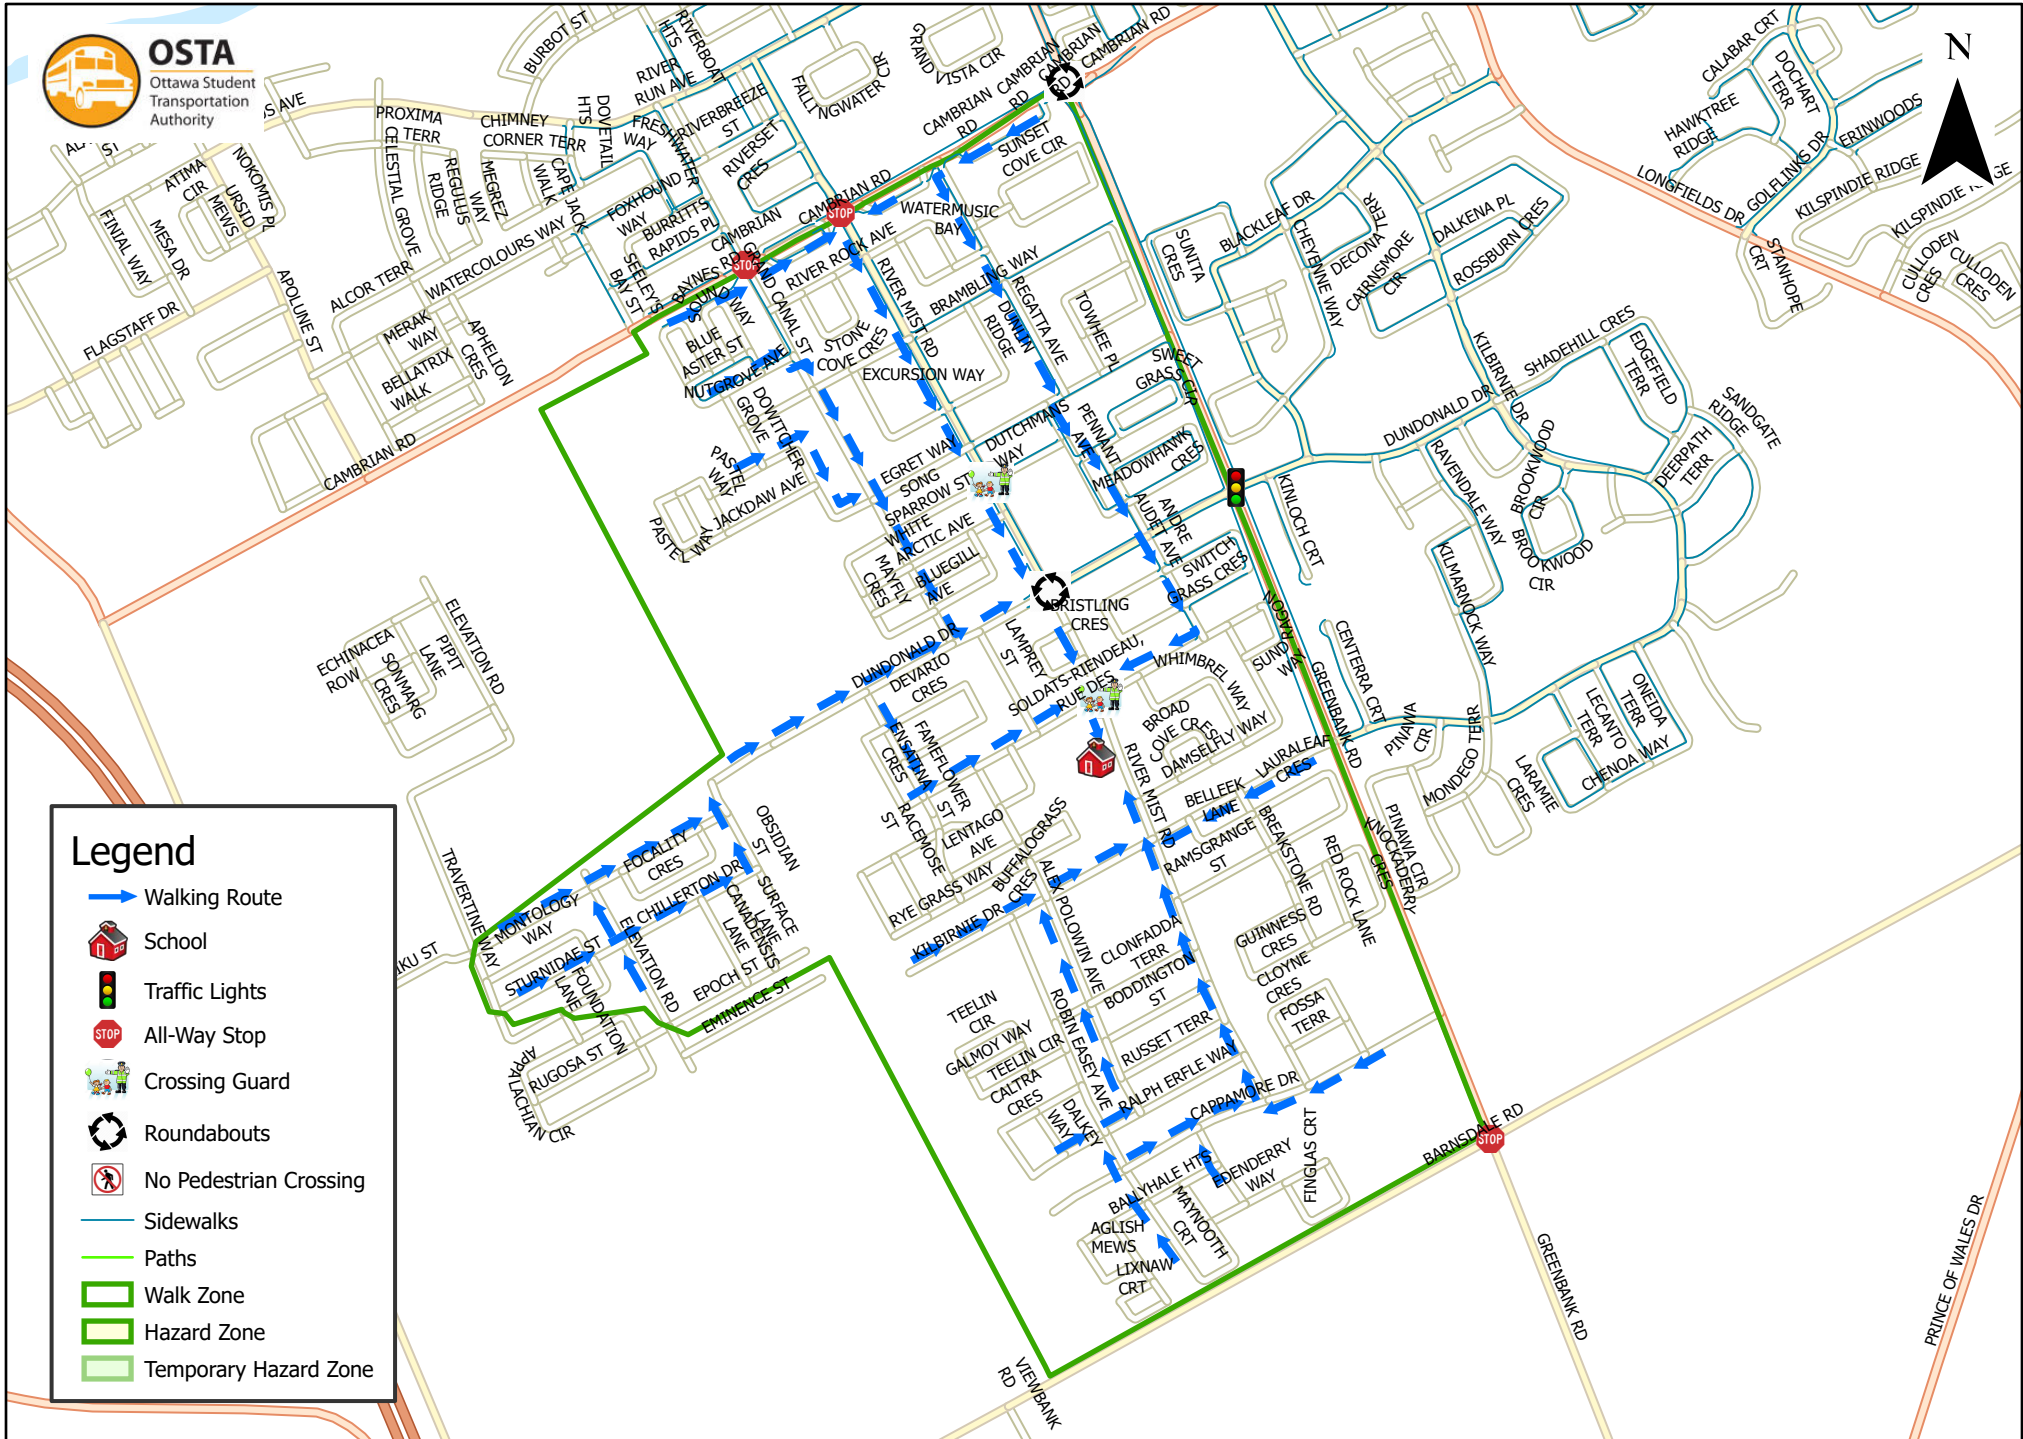

# St. Benedict School 1.6 km Walk Zone Grades 1-6

This map is intended for information purposes only. Ottawa Student Transportation Authority assumes no responsibility for people using these routes.