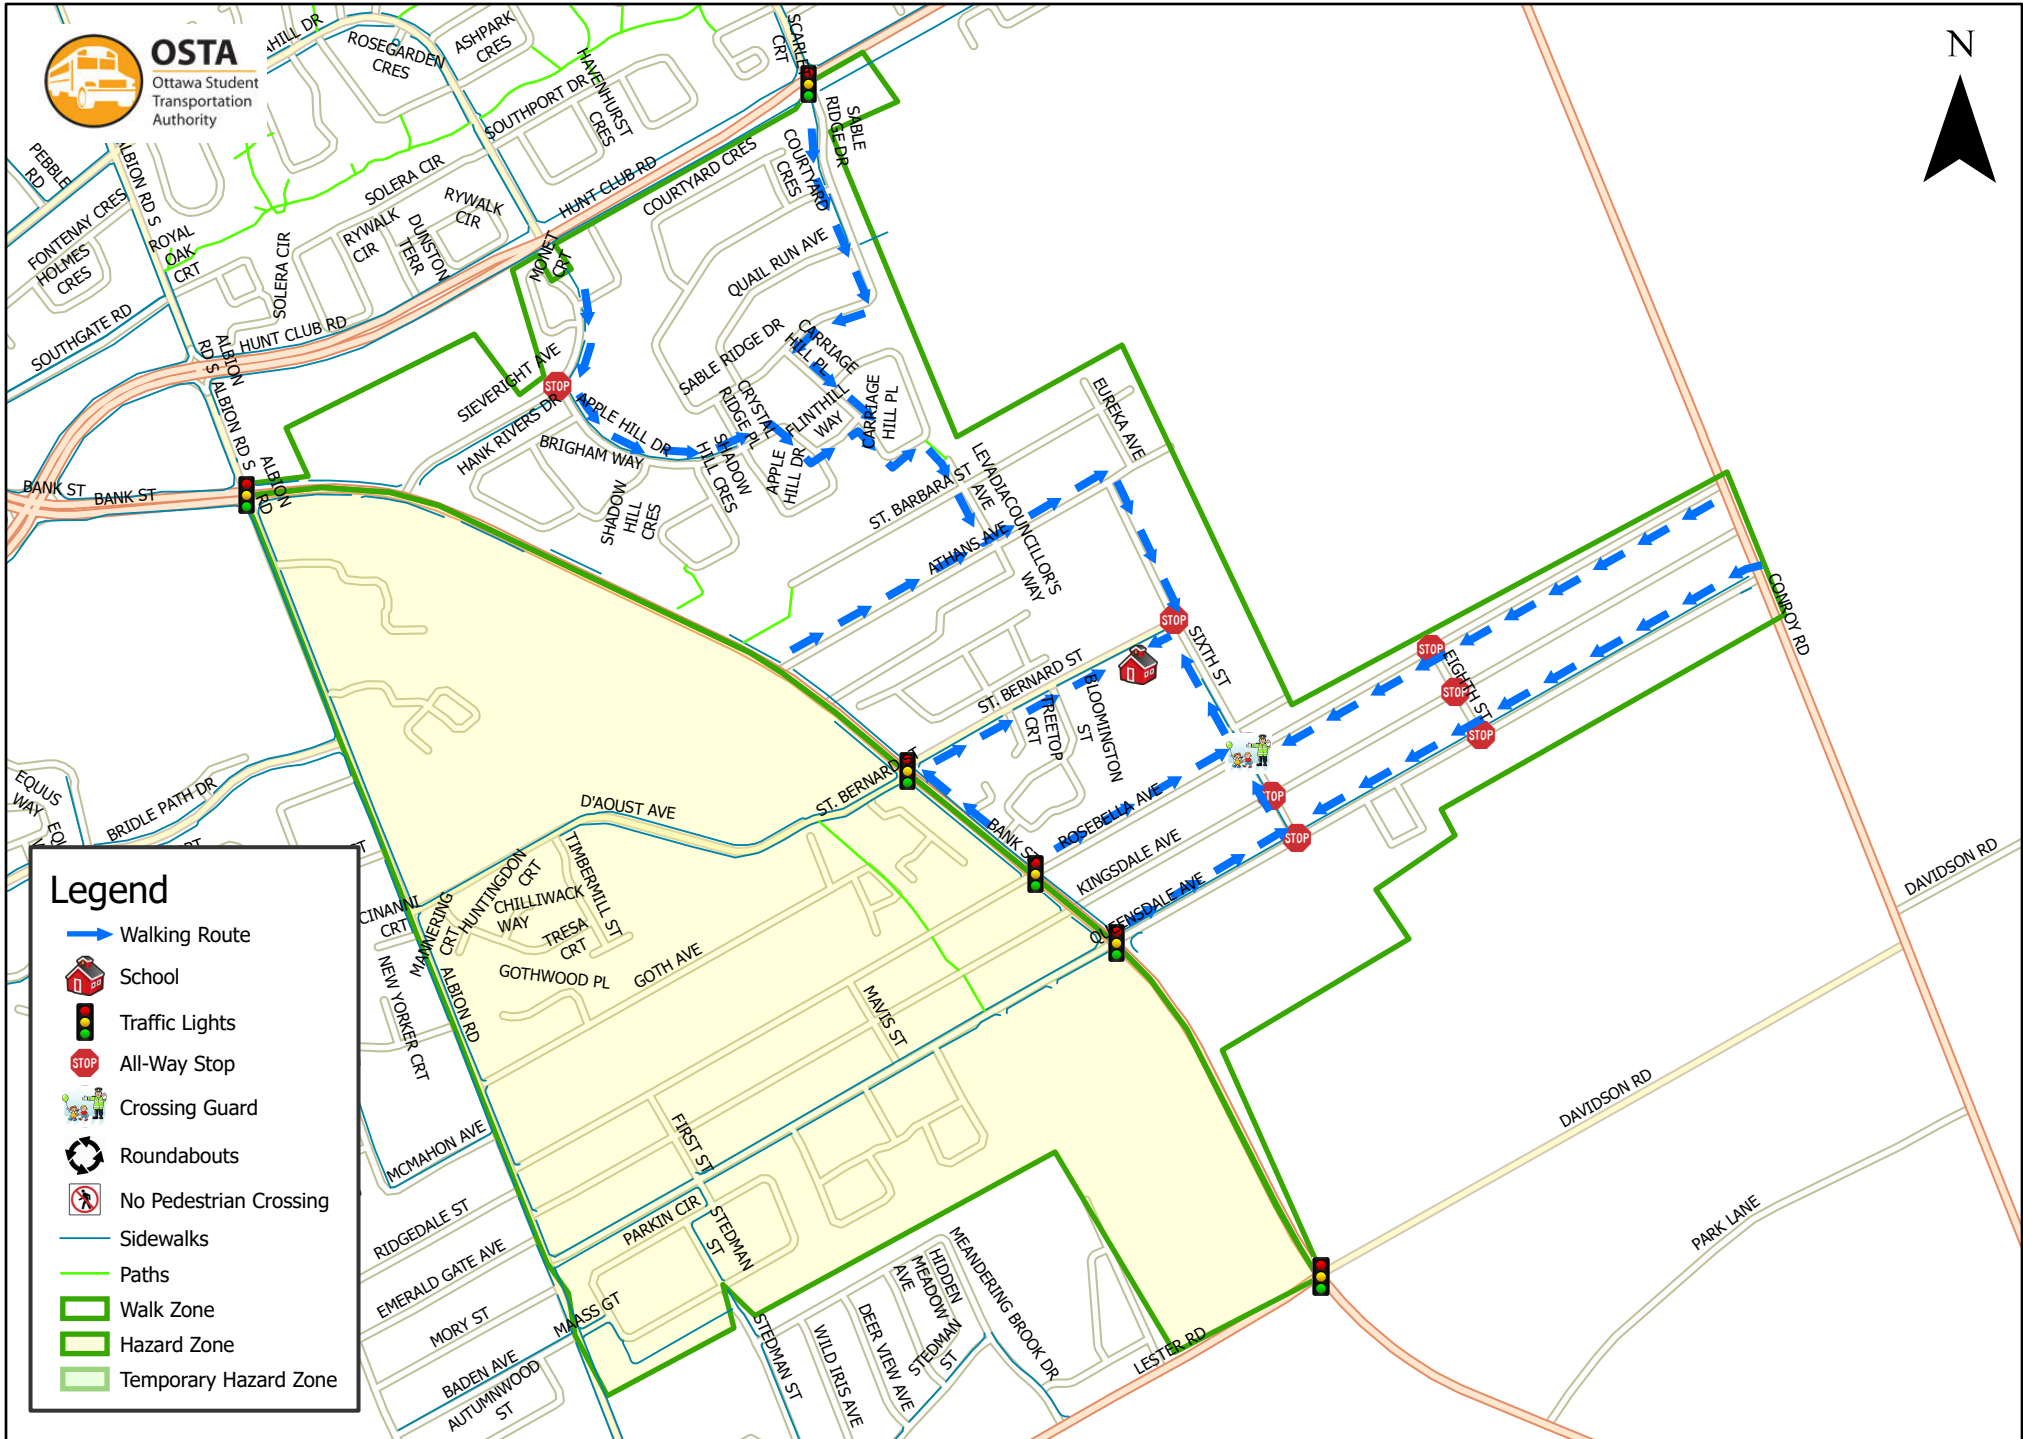

# St. Bernard School 1.6 km Walk Zone Grades 1-6

This map is intended for information purposes only. Ottawa Student Transportation Authority assumes no responsibility for people using these routes.