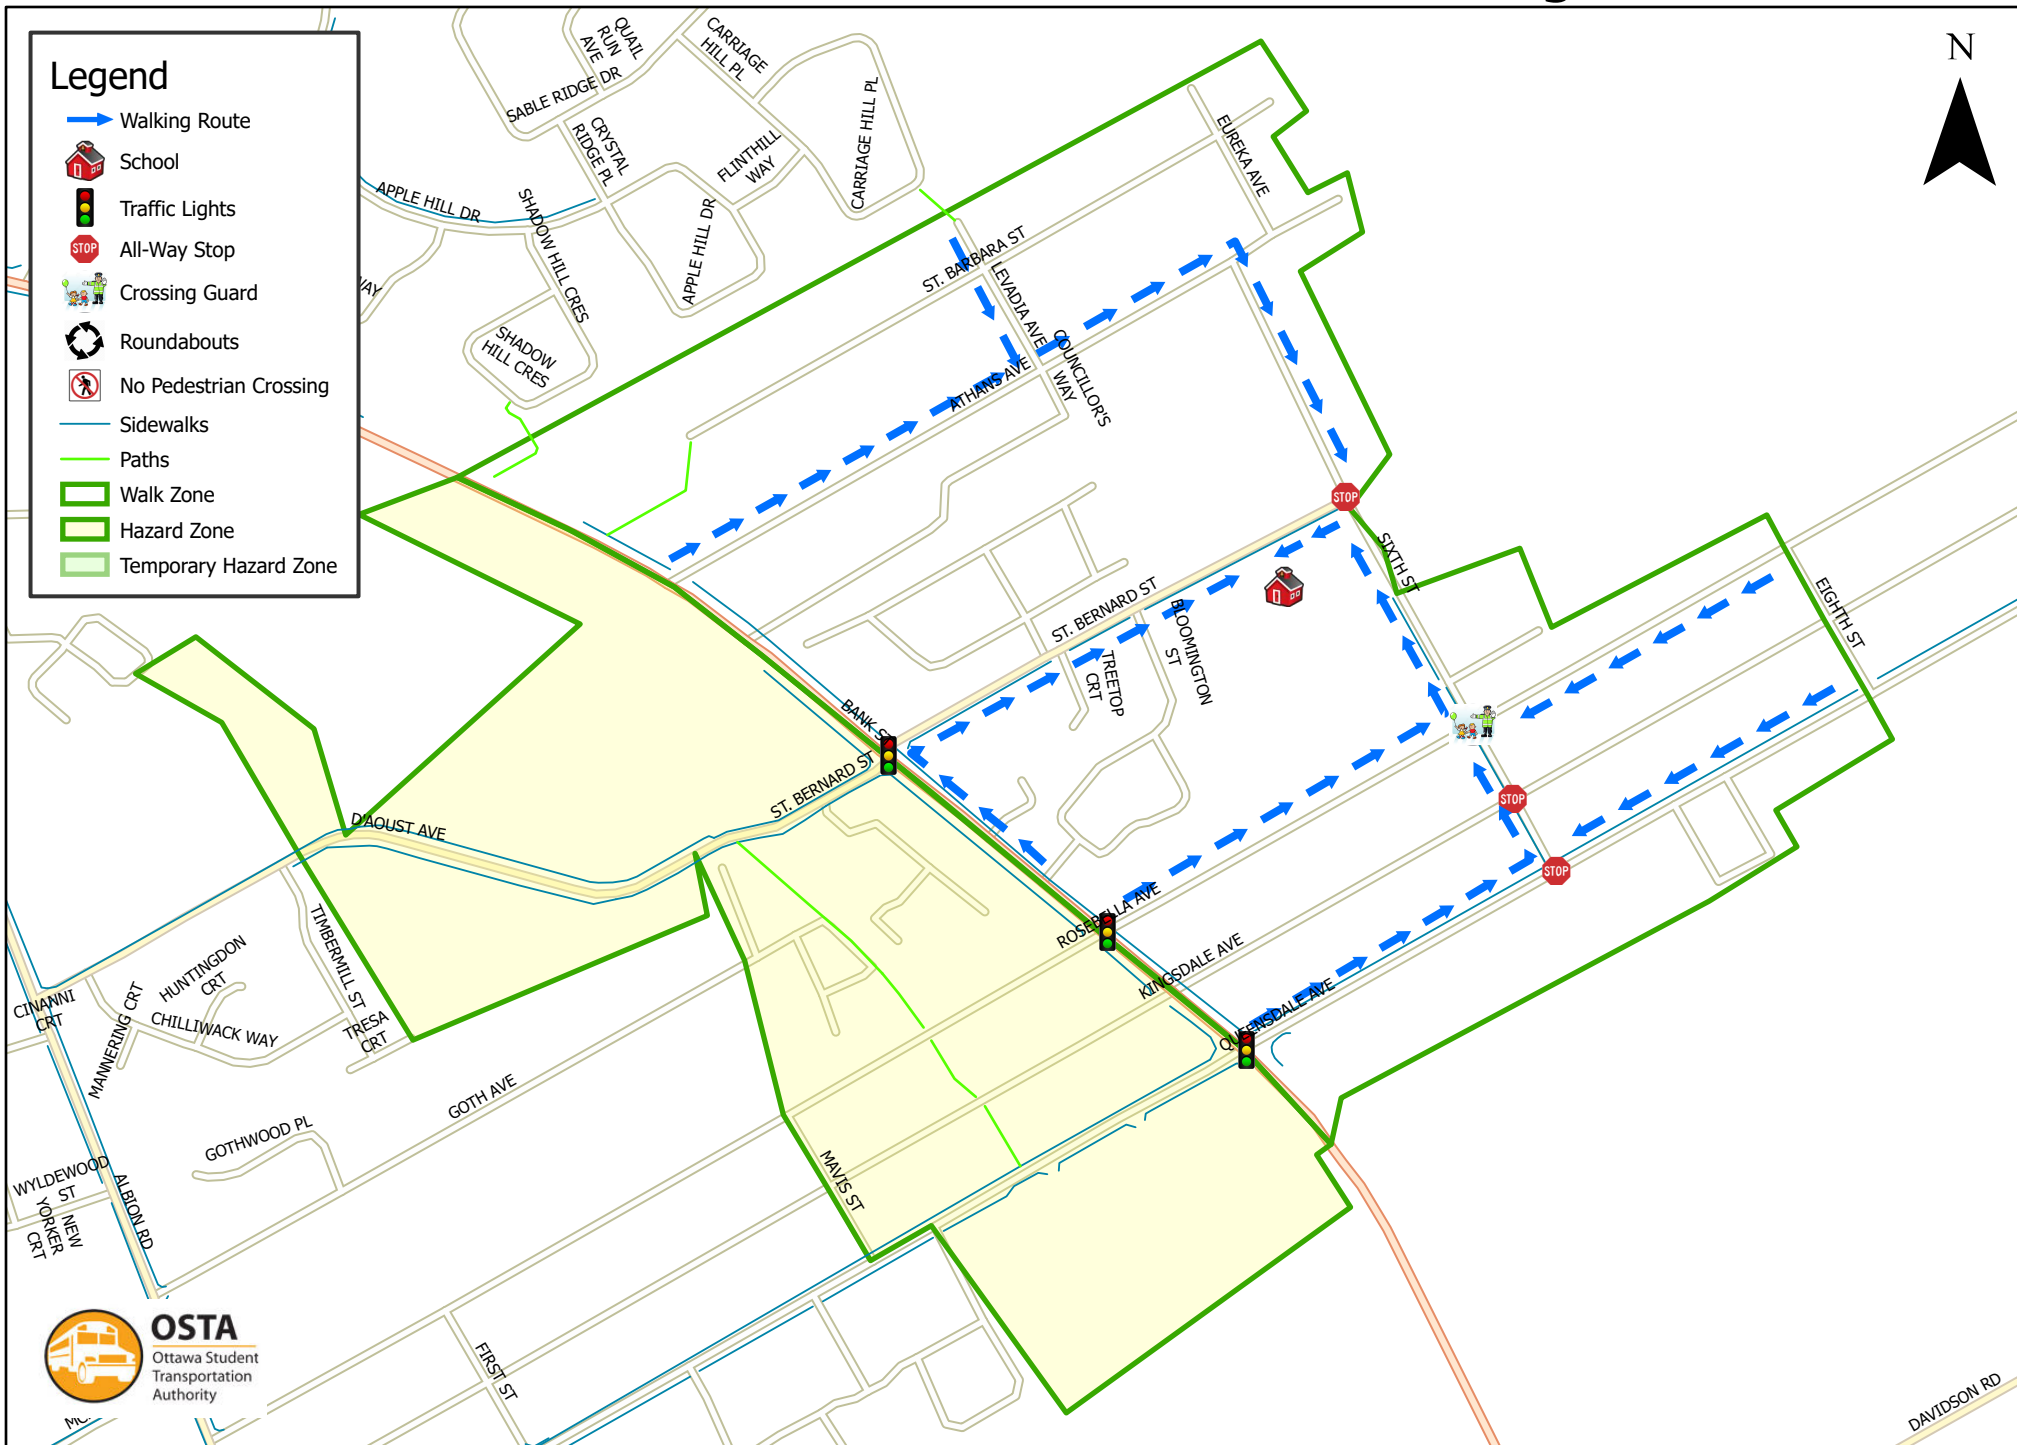

# St. Bernard School 800 m Walk Zone Kindergarten

This map is intended for information purposes only. Ottawa Student Transportation Authority assumes no responsibility for people using these routes.