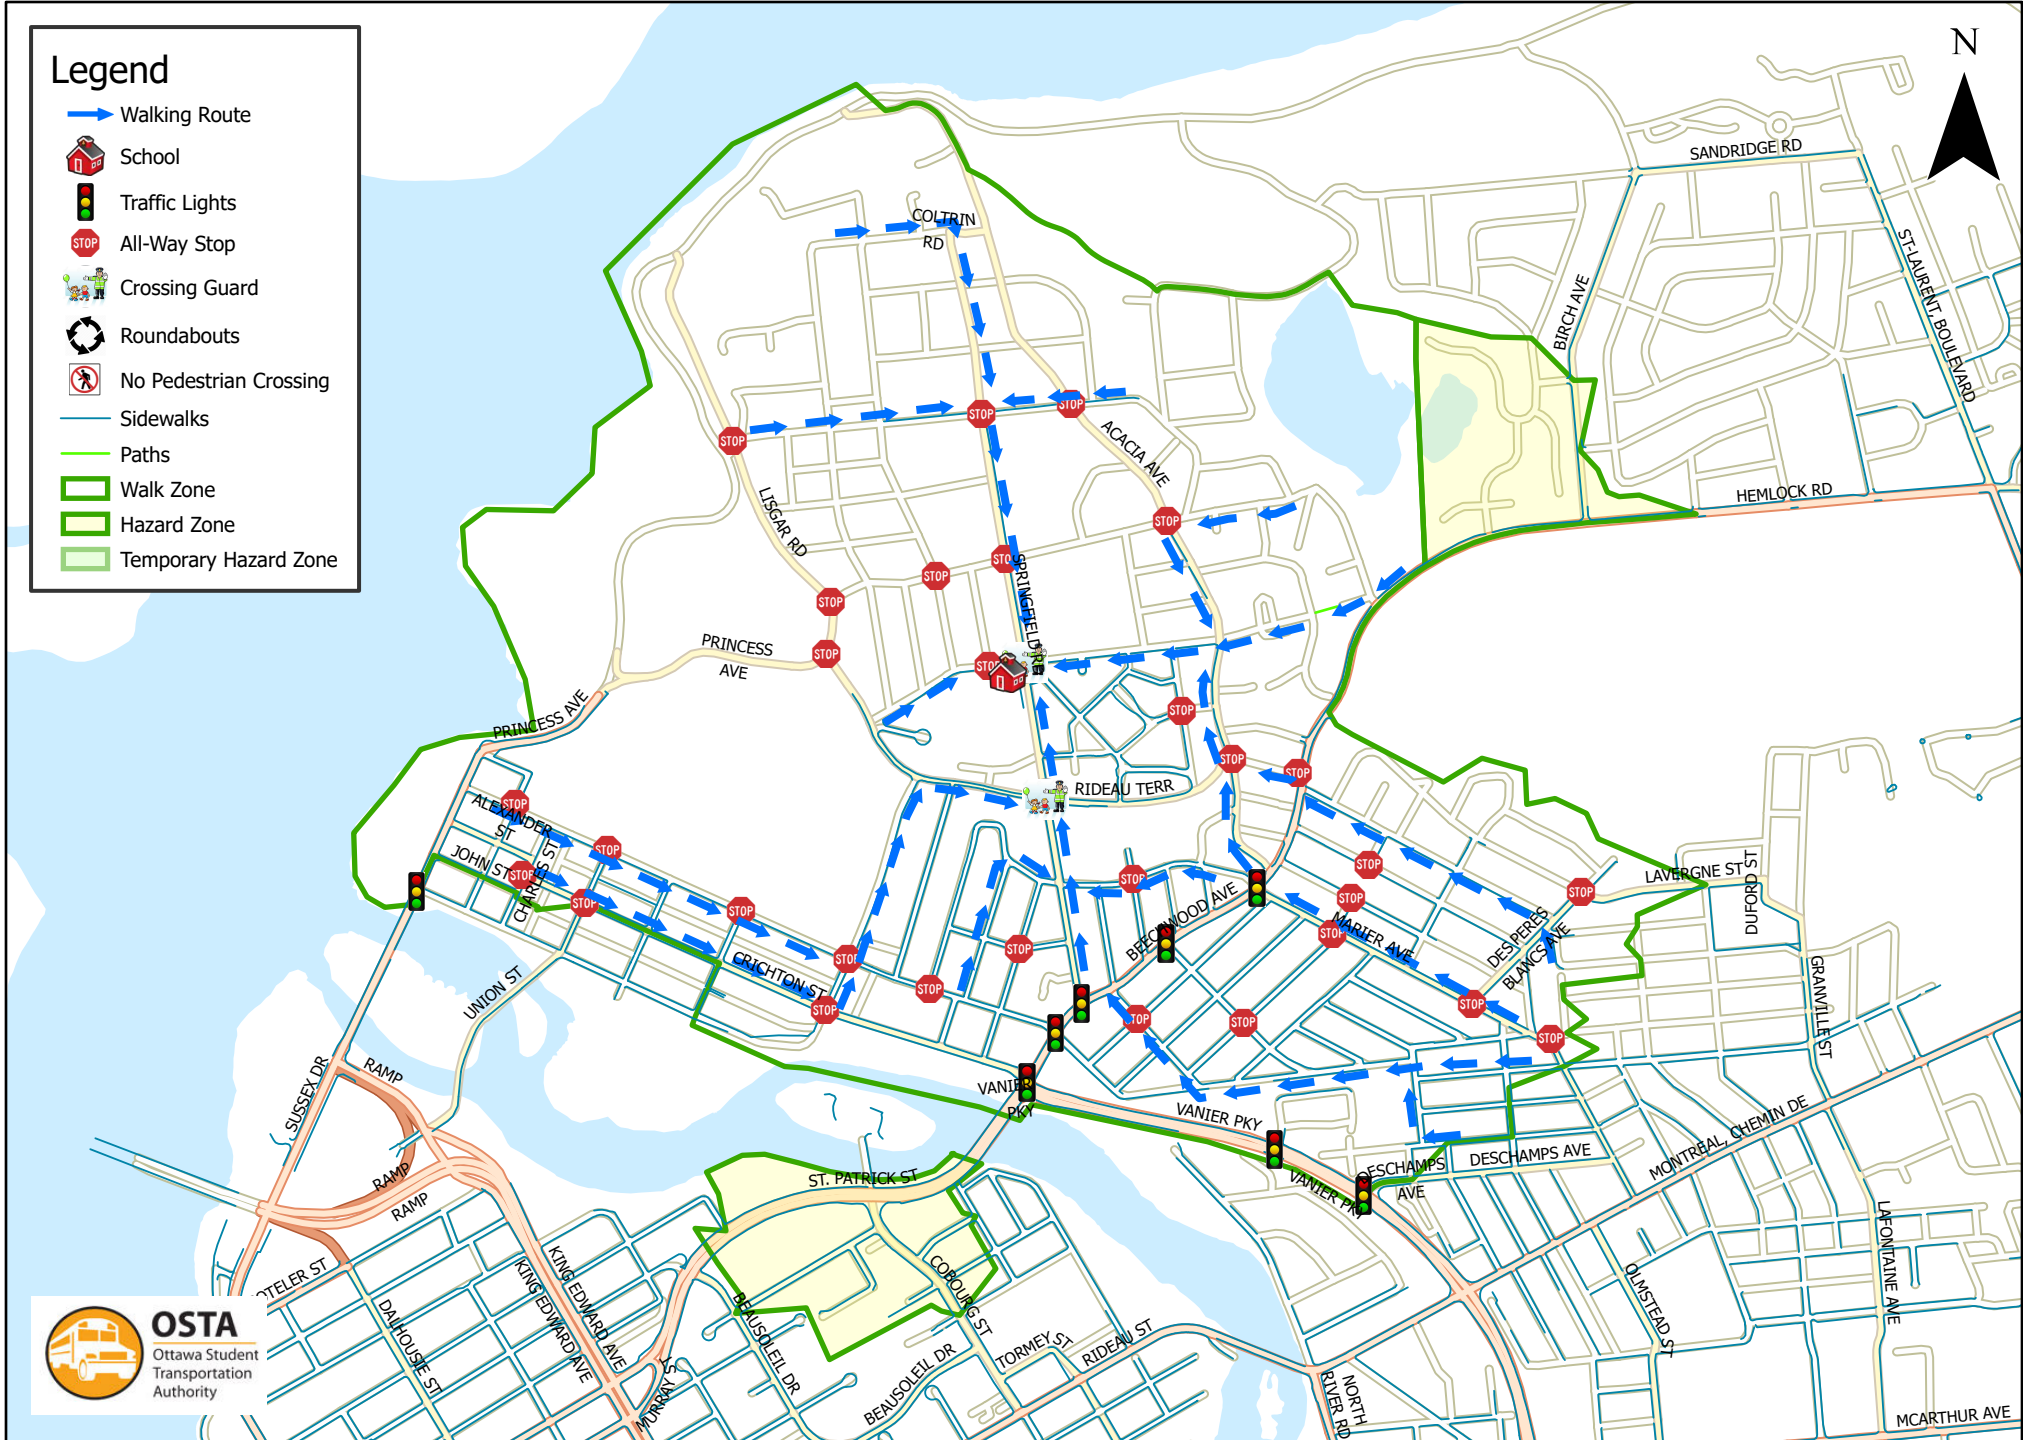

St. Brigid School 1.6 km Walk Zone Grades 1-3

This map is intended for information purposes only. Ottawa Student Transportation Authority assumes no responsibility for people using these routes.