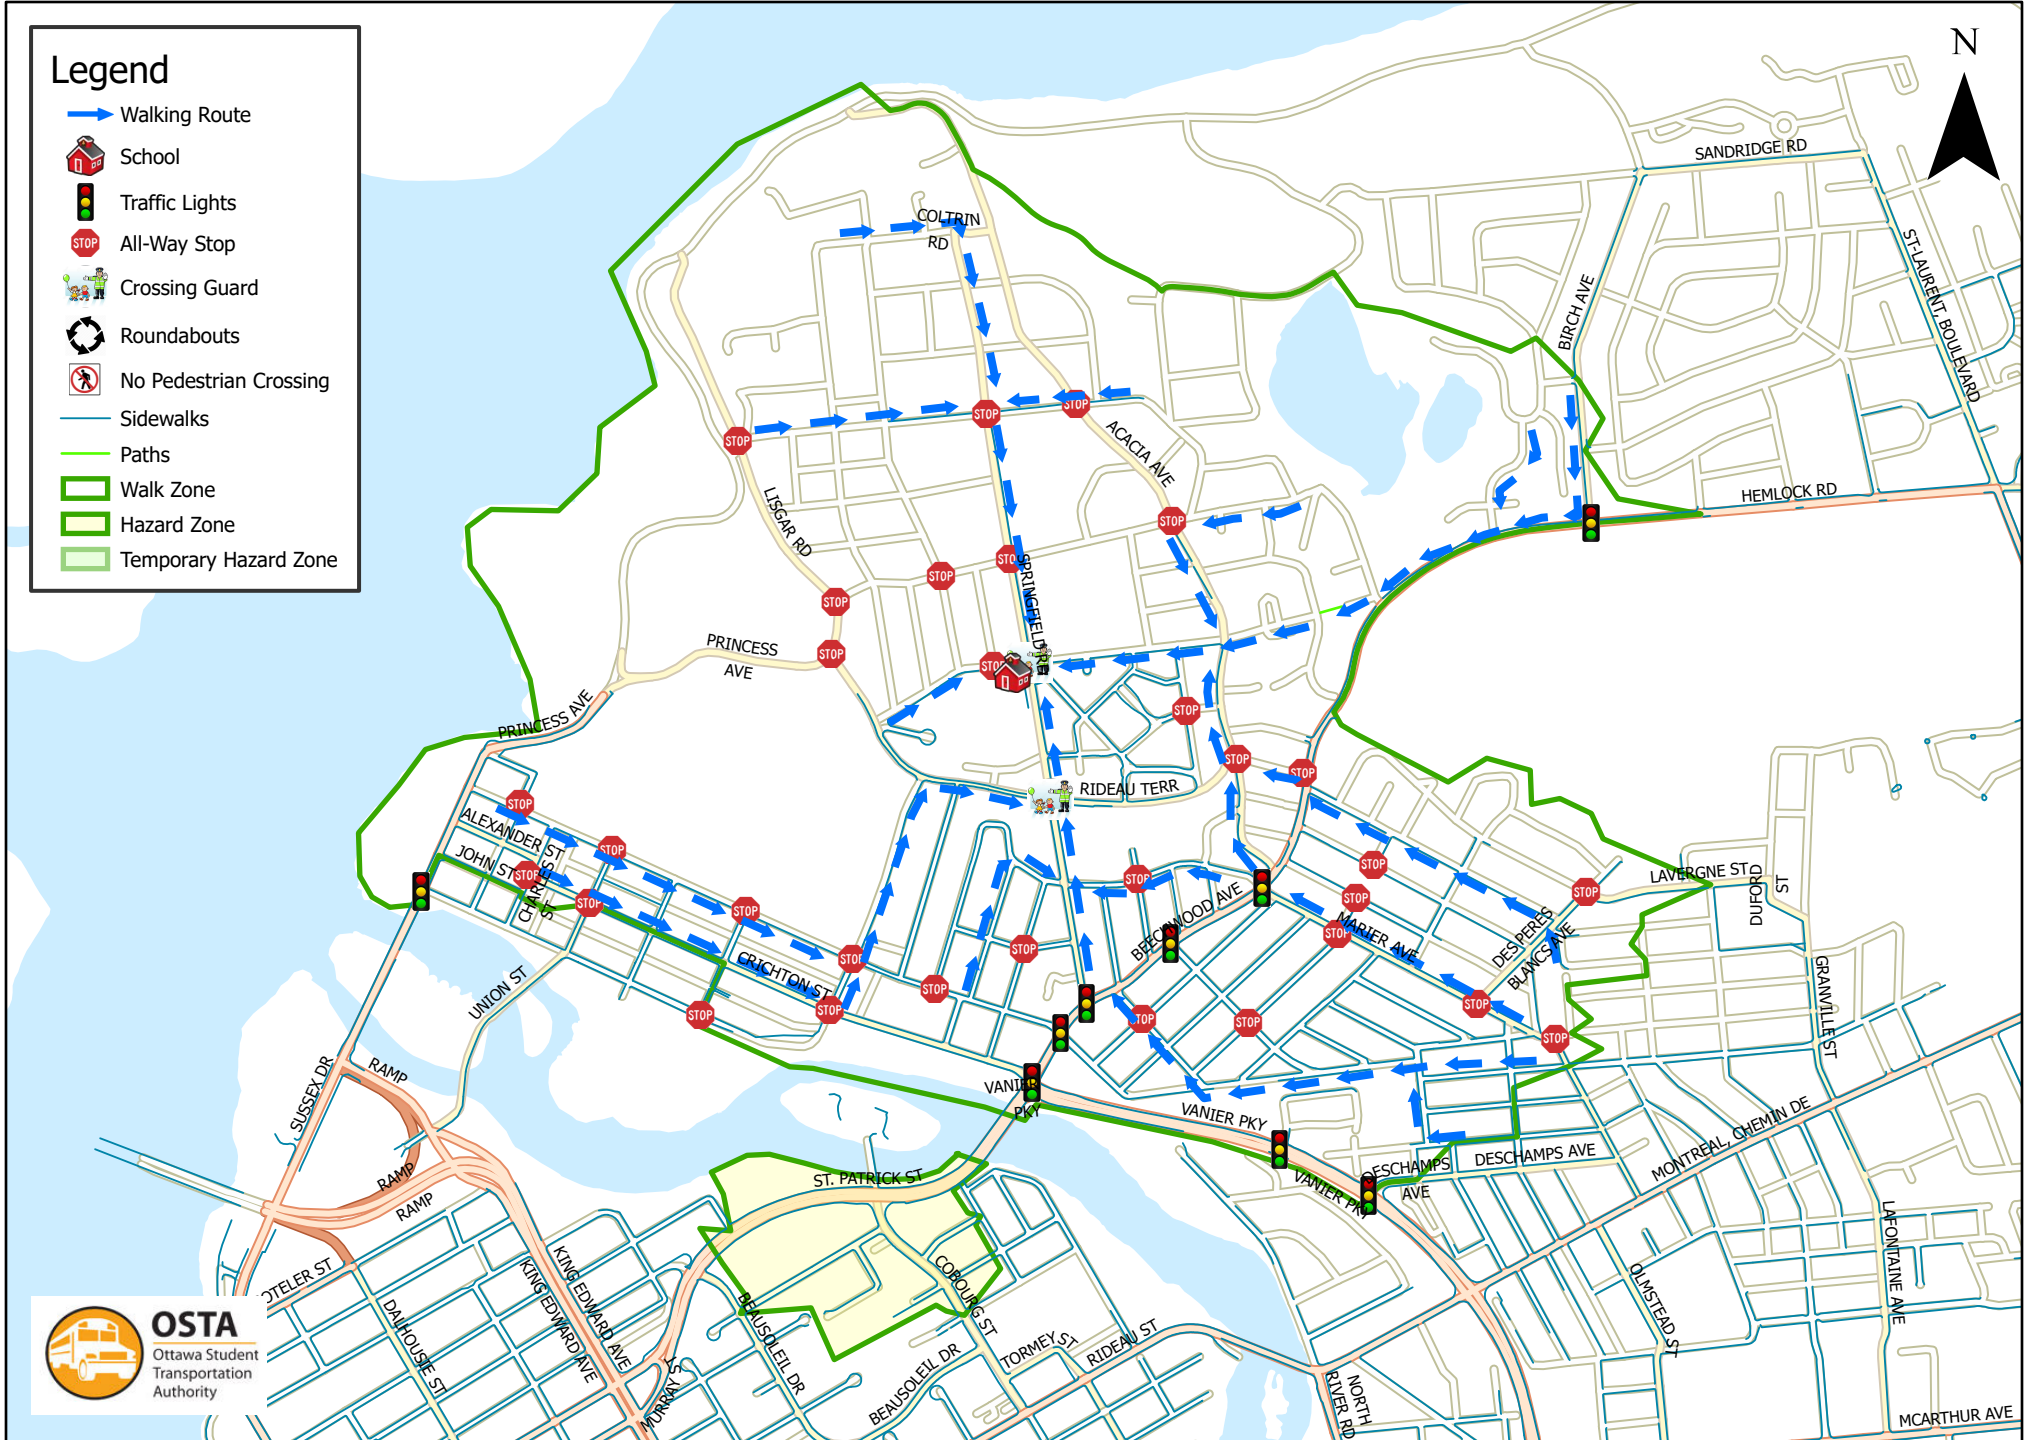

# St. Brigid School 1.6 km Walk Zone Grades 4-6

This map is intended for information purposes only. Ottawa Student Transportation Authority assumes no responsibility for people using these routes.