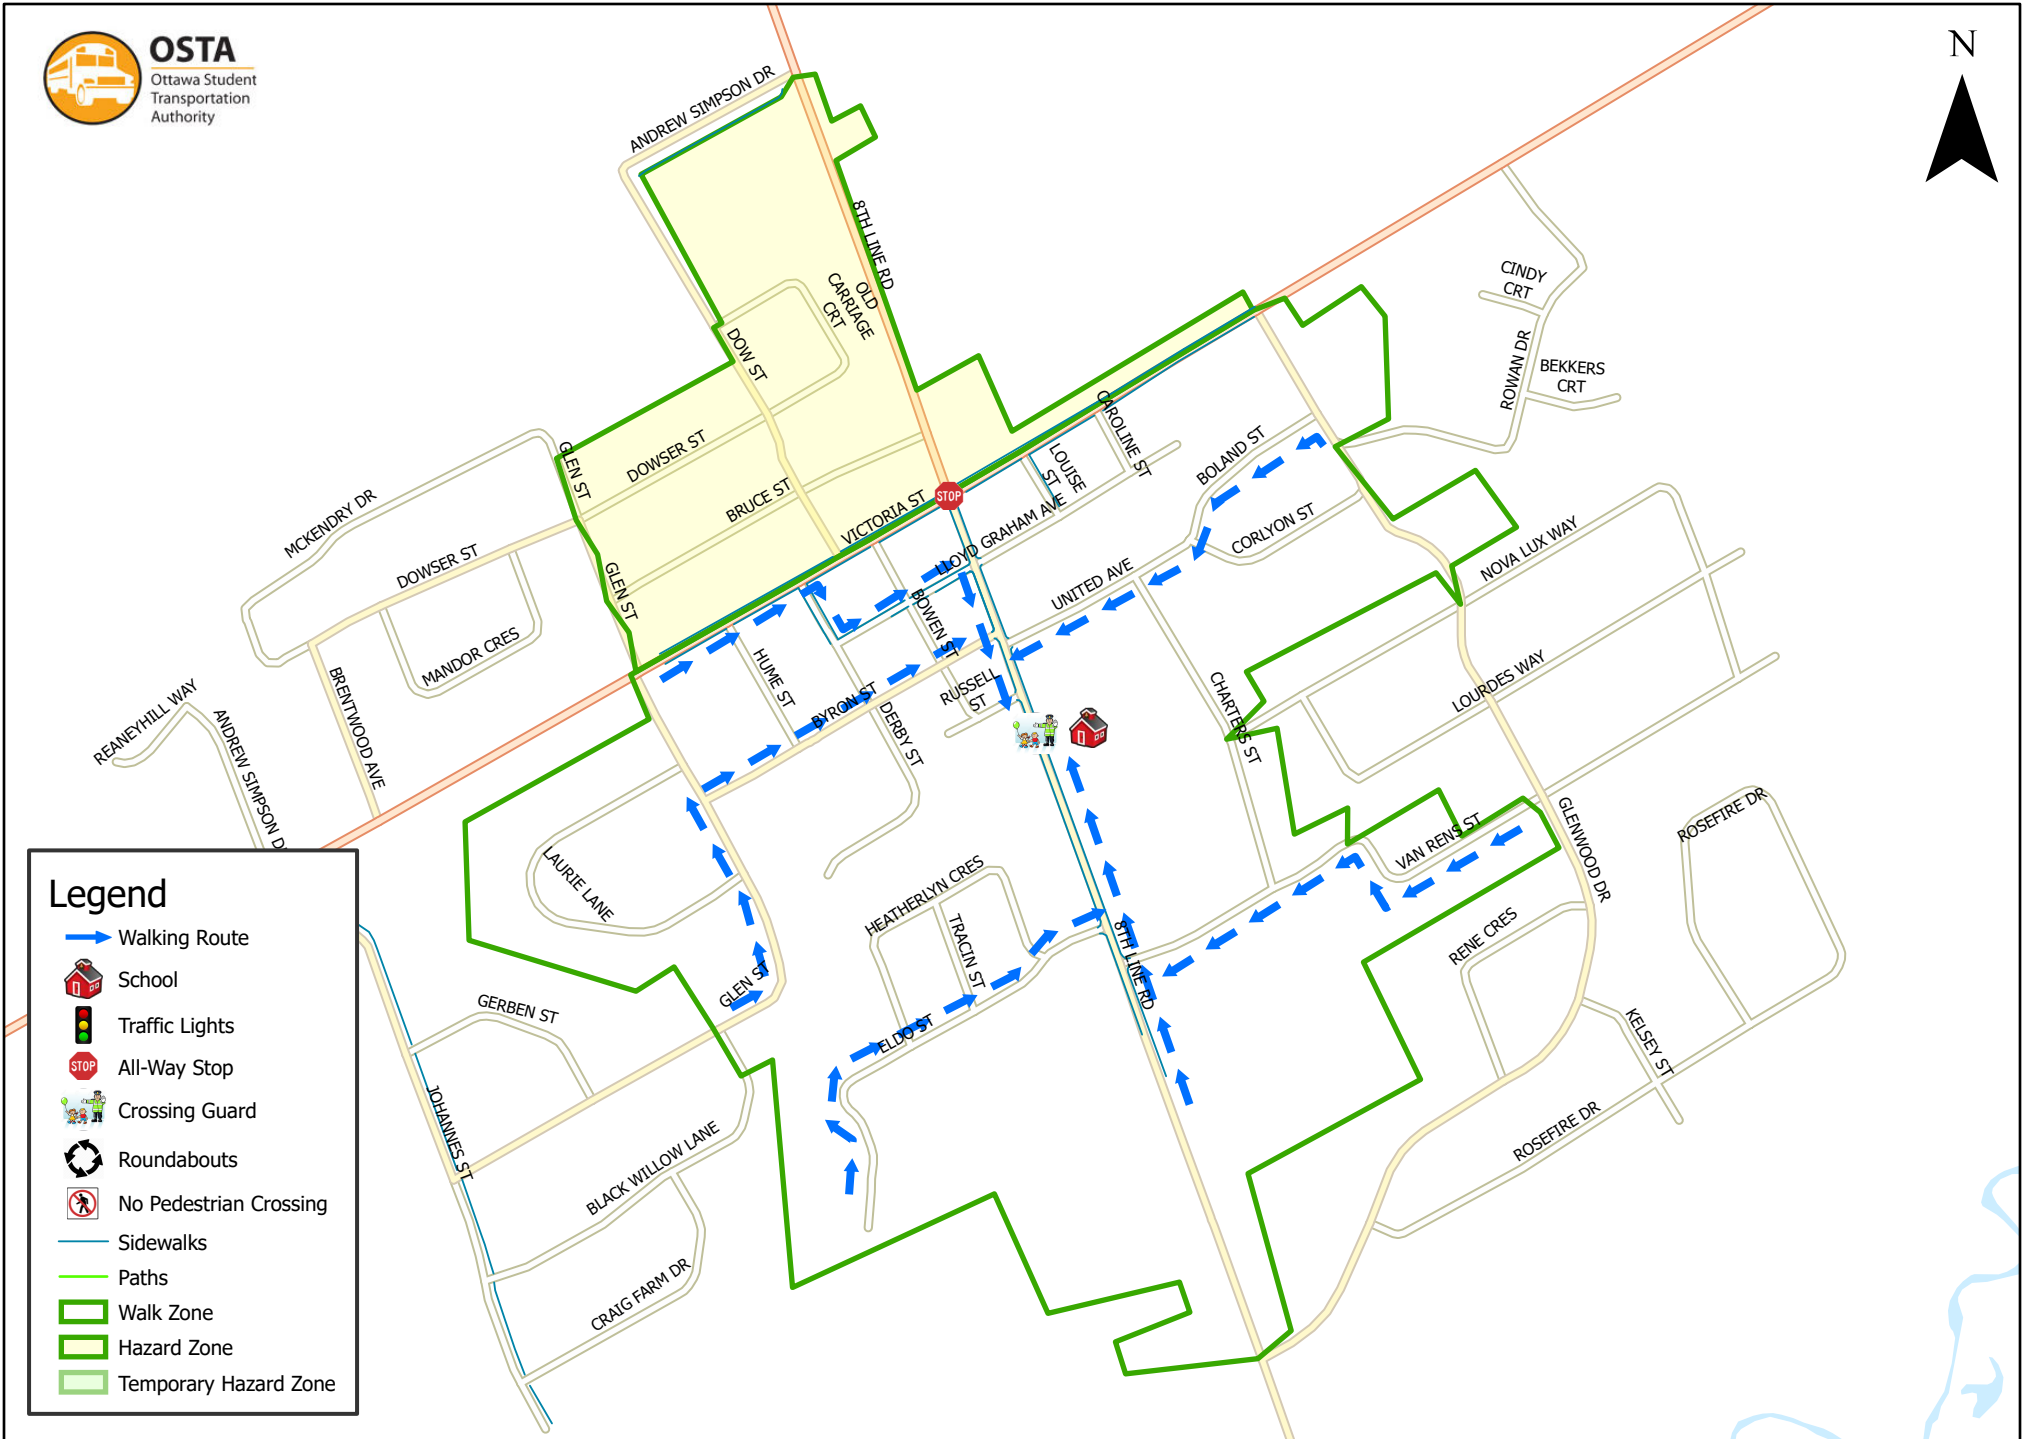

St. Catherine School 800 m Walk Zone Kindergarten

Legend

- Walking Route
- School
- Traffic Lights
- All-Way Stop
- Crossing Guard
- Roundabouts
- No Pedestrian Crossing
- Sidewalks
- Paths
- Walk Zone
- Hazard Zone
- Temporary Hazard Zone

This map is intended for information purposes only. Ottawa Student Transportation Authority assumes no responsibility for people using these routes.