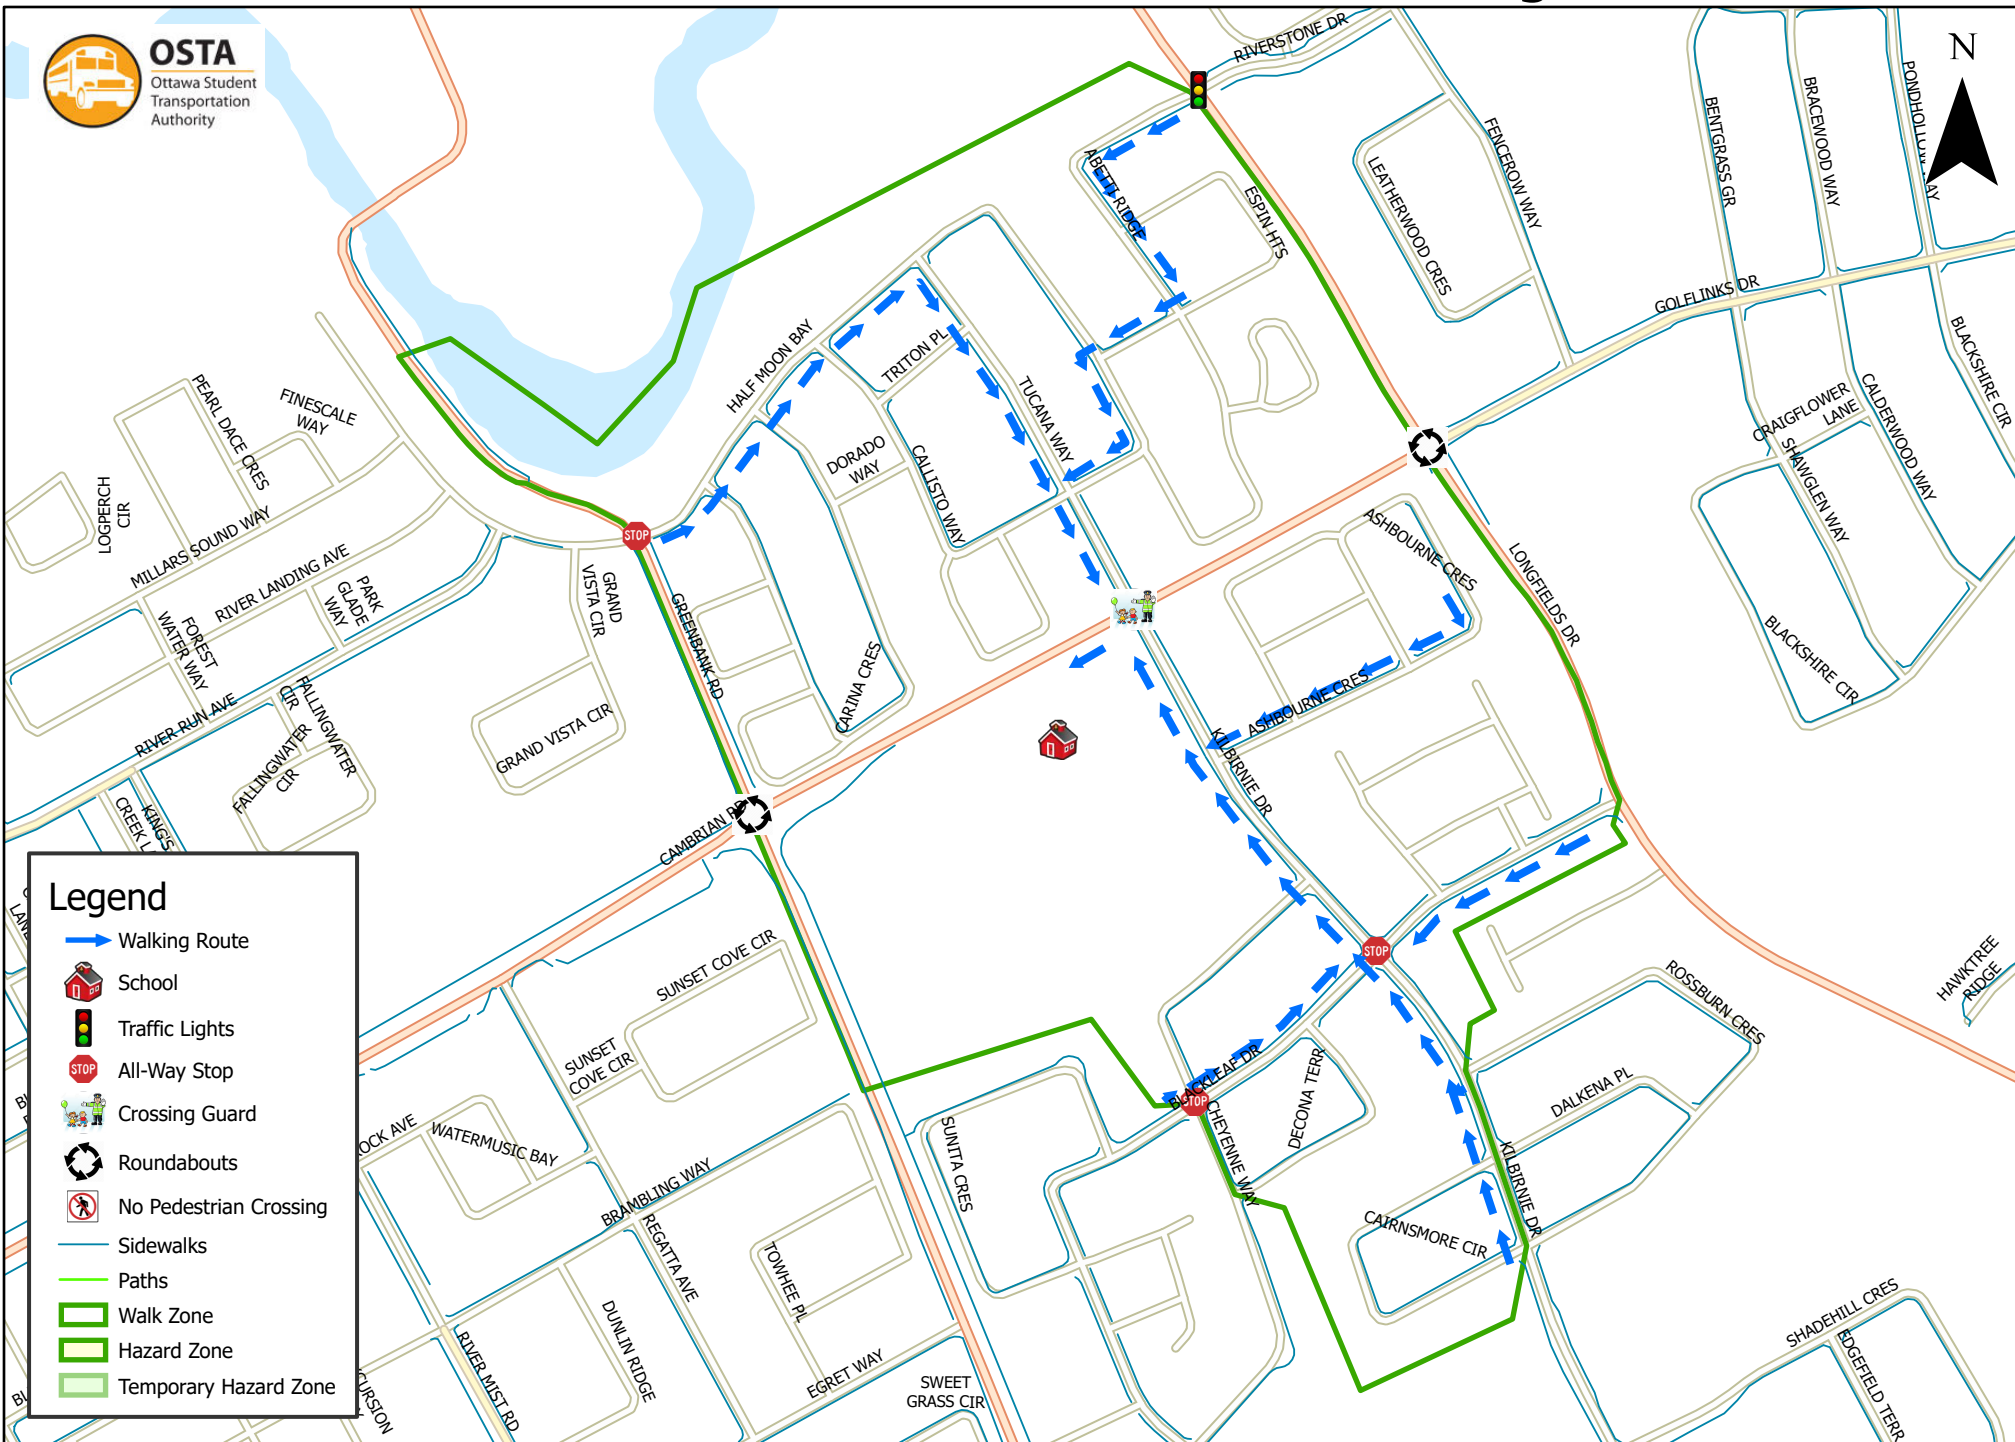

St. Cecilia School 800 m Walk Zone Kindergarten

This map is intended for information purposes only. Ottawa Student Transportation Authority assumes no responsibility for people using these routes.