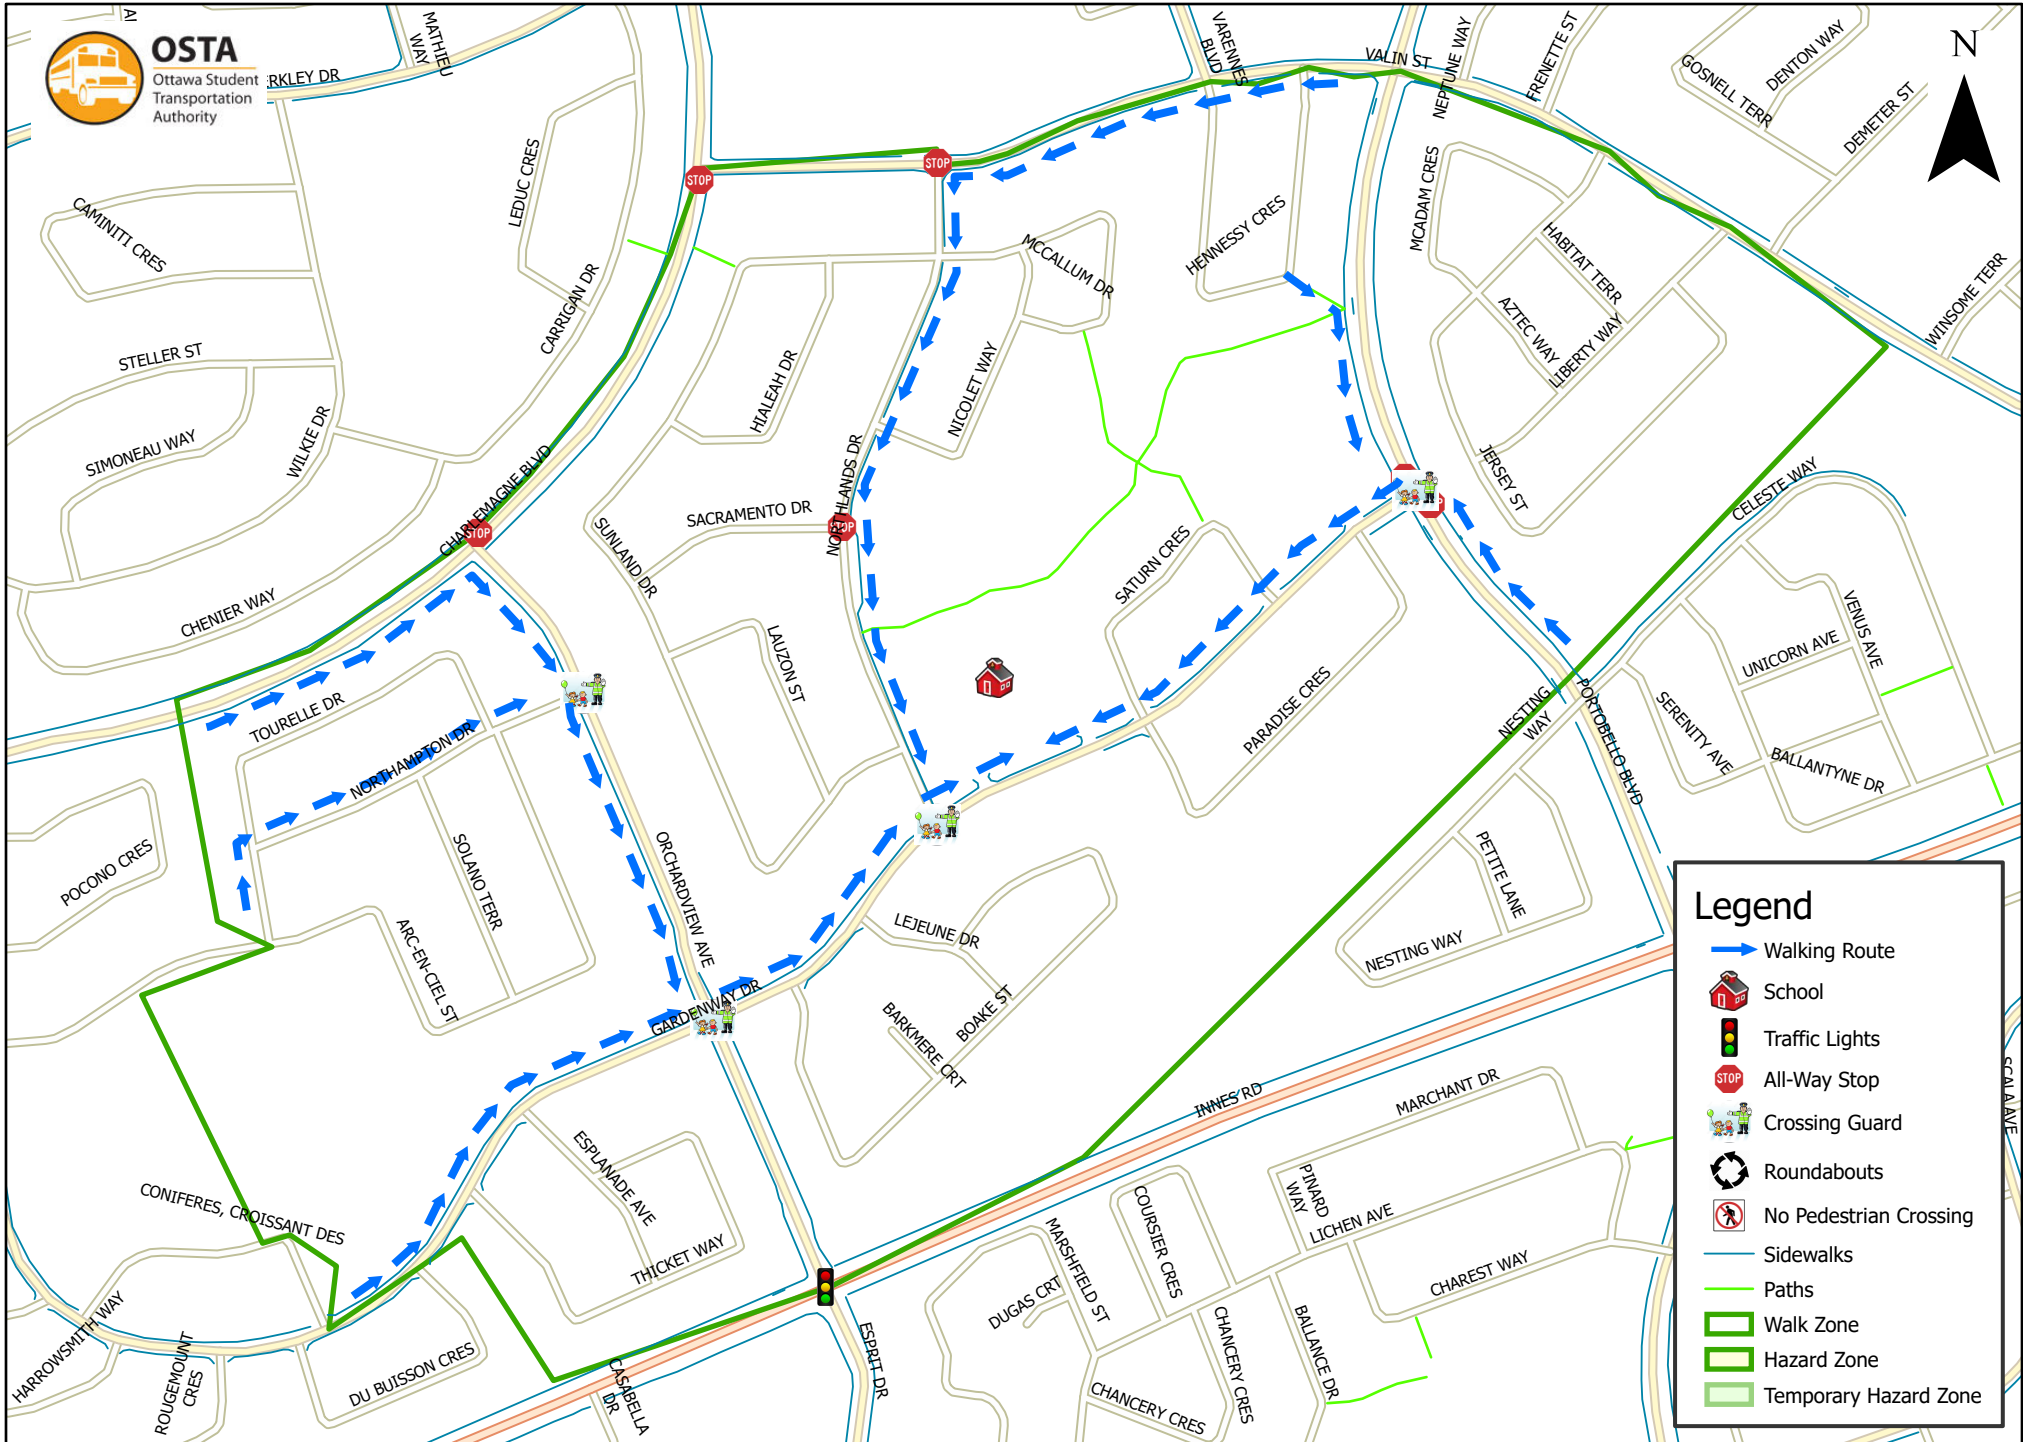

St. Clare School 800 m Walk Zone Kindergarten

Legend

- Walking Route
- School
- Traffic Lights
- All-Way Stop
- Crossing Guard
- Roundabouts
- No Pedestrian Crossing
- Sidewalks
- Paths
- Walk Zone
- Hazard Zone
- Temporary Hazard Zone

This map is intended for information purposes only. Ottawa Student Transportation Authority assumes no responsibility for people using these routes.