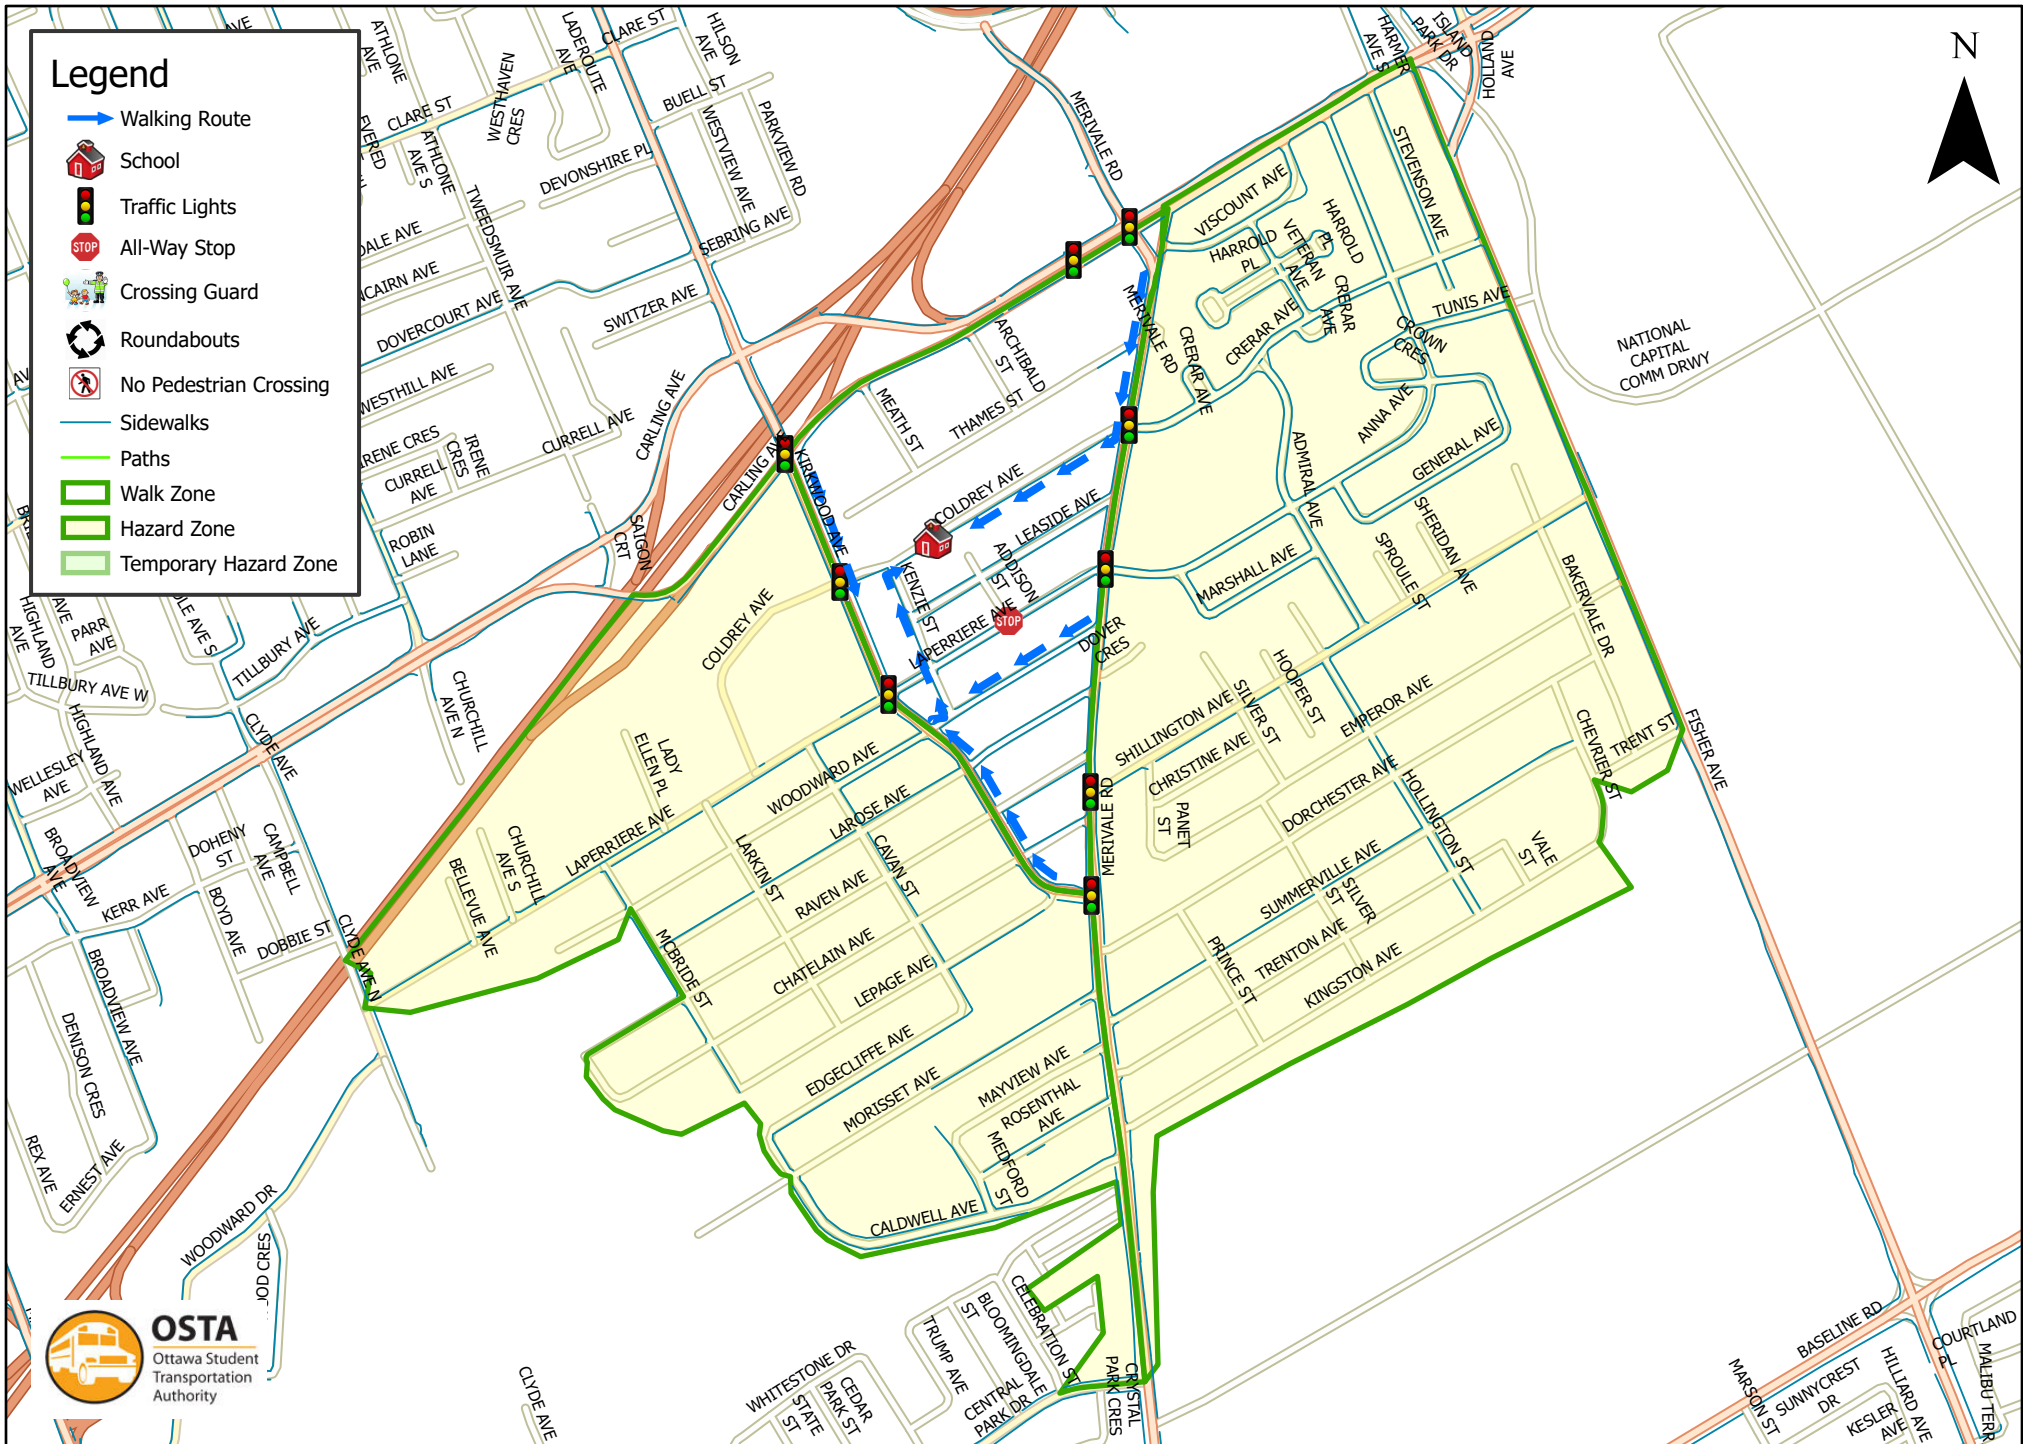

# St. Elizabeth School 1.6 km Walk Zone Grades 1-6

This map is intended for information purposes only. Ottawa Student Transportation Authority assumes no responsibility for people using these routes.