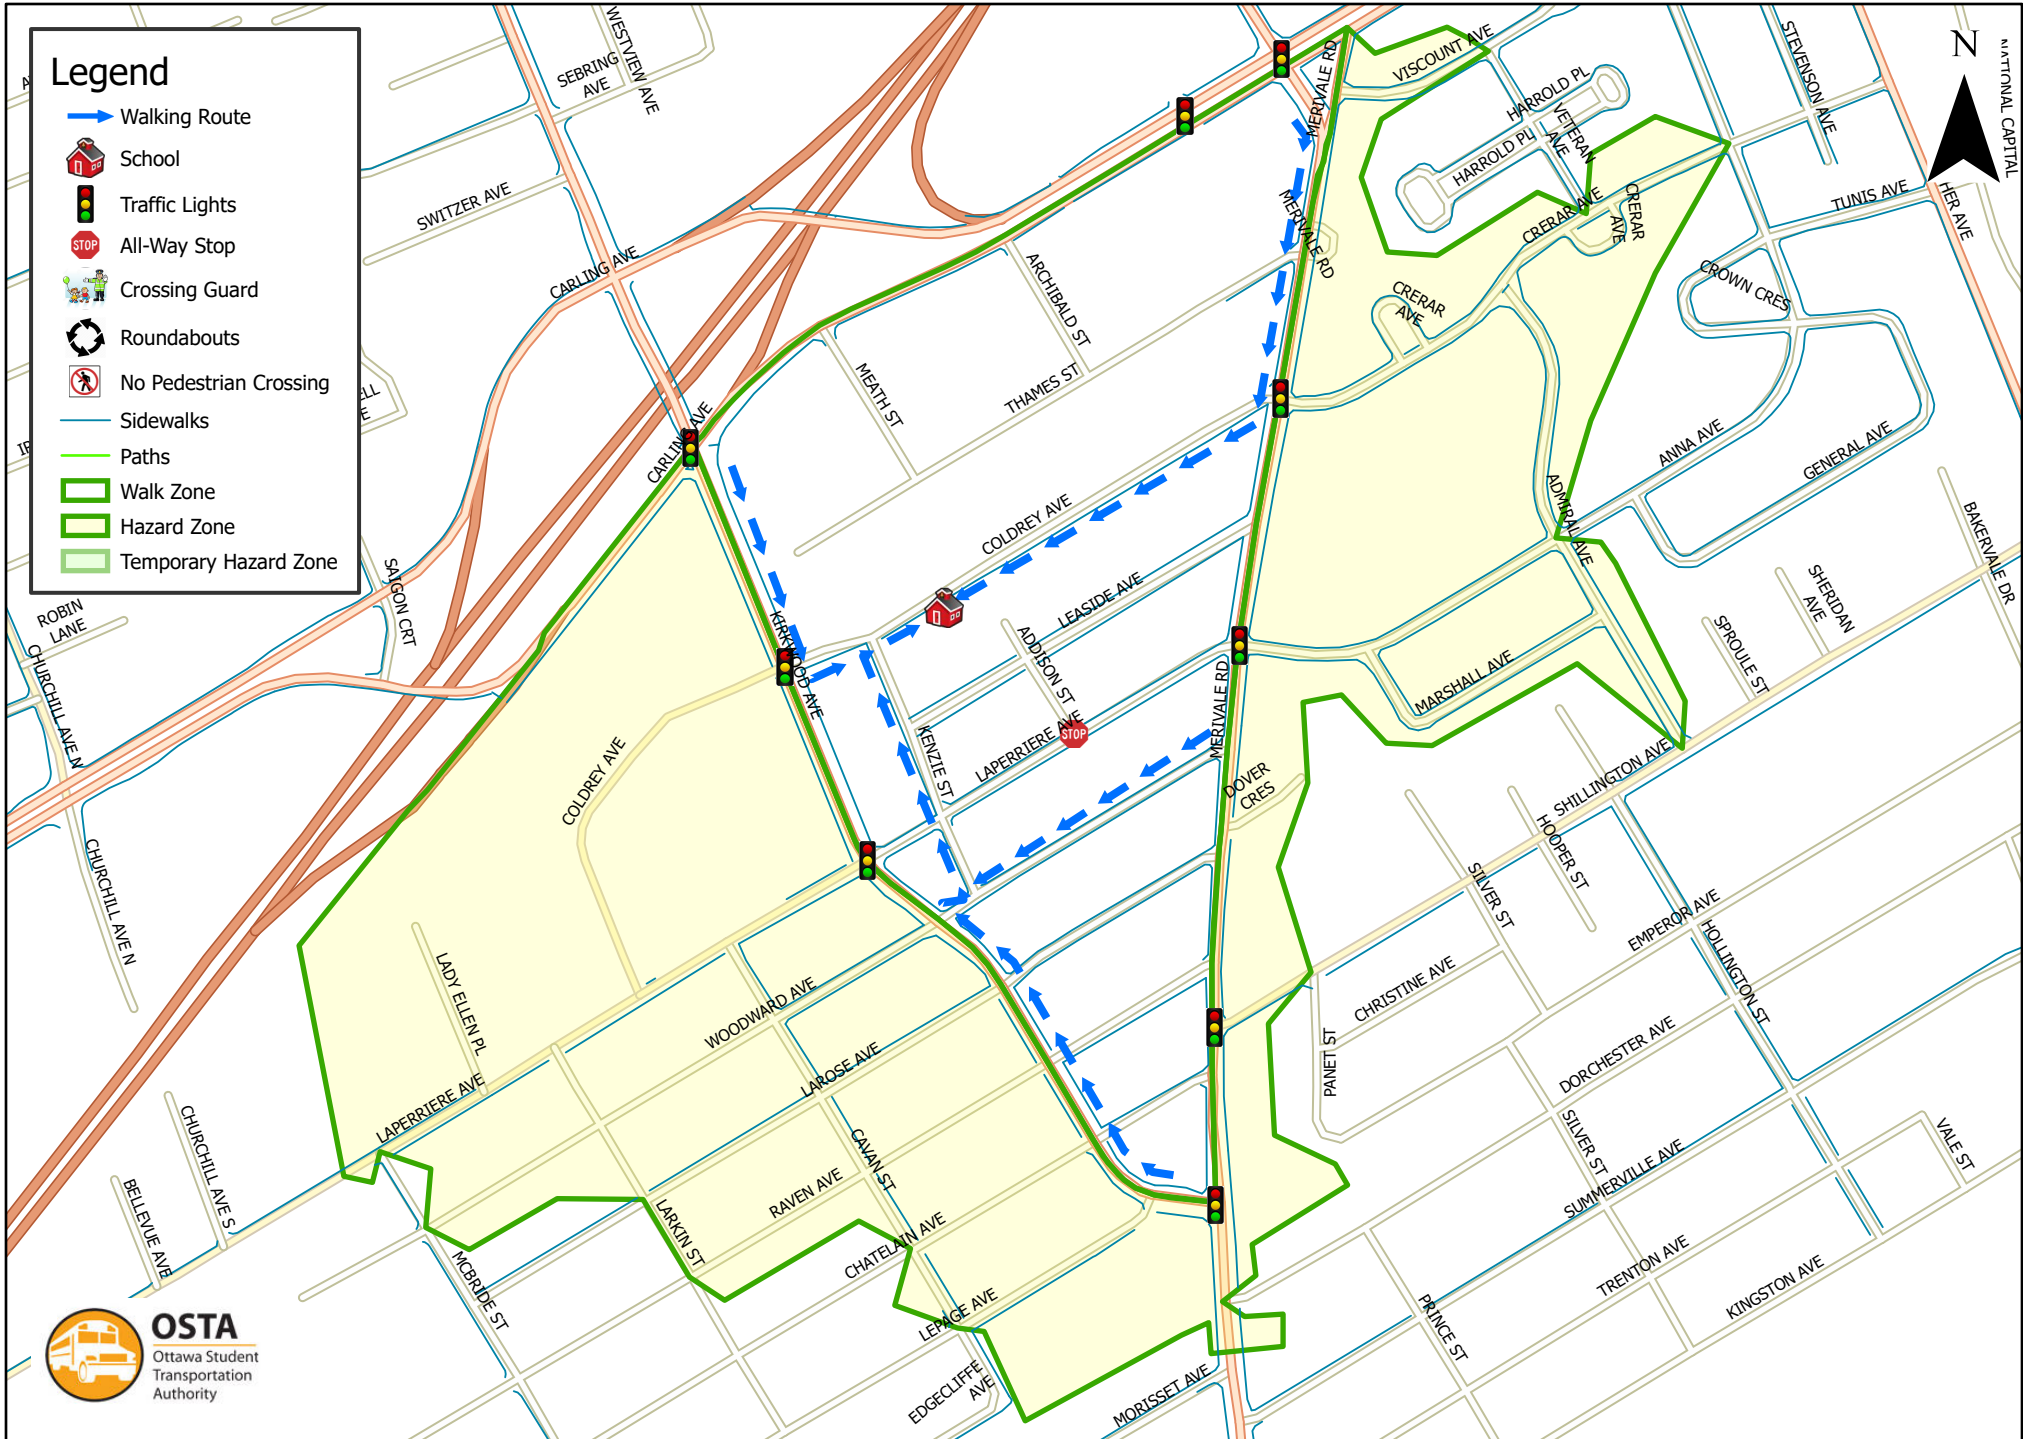

St. Elizabeth School 800 m Walk Zone Kindergarten

This map is intended for information purposes only. Ottawa Student Transportation Authority assumes no responsibility for people using these routes.