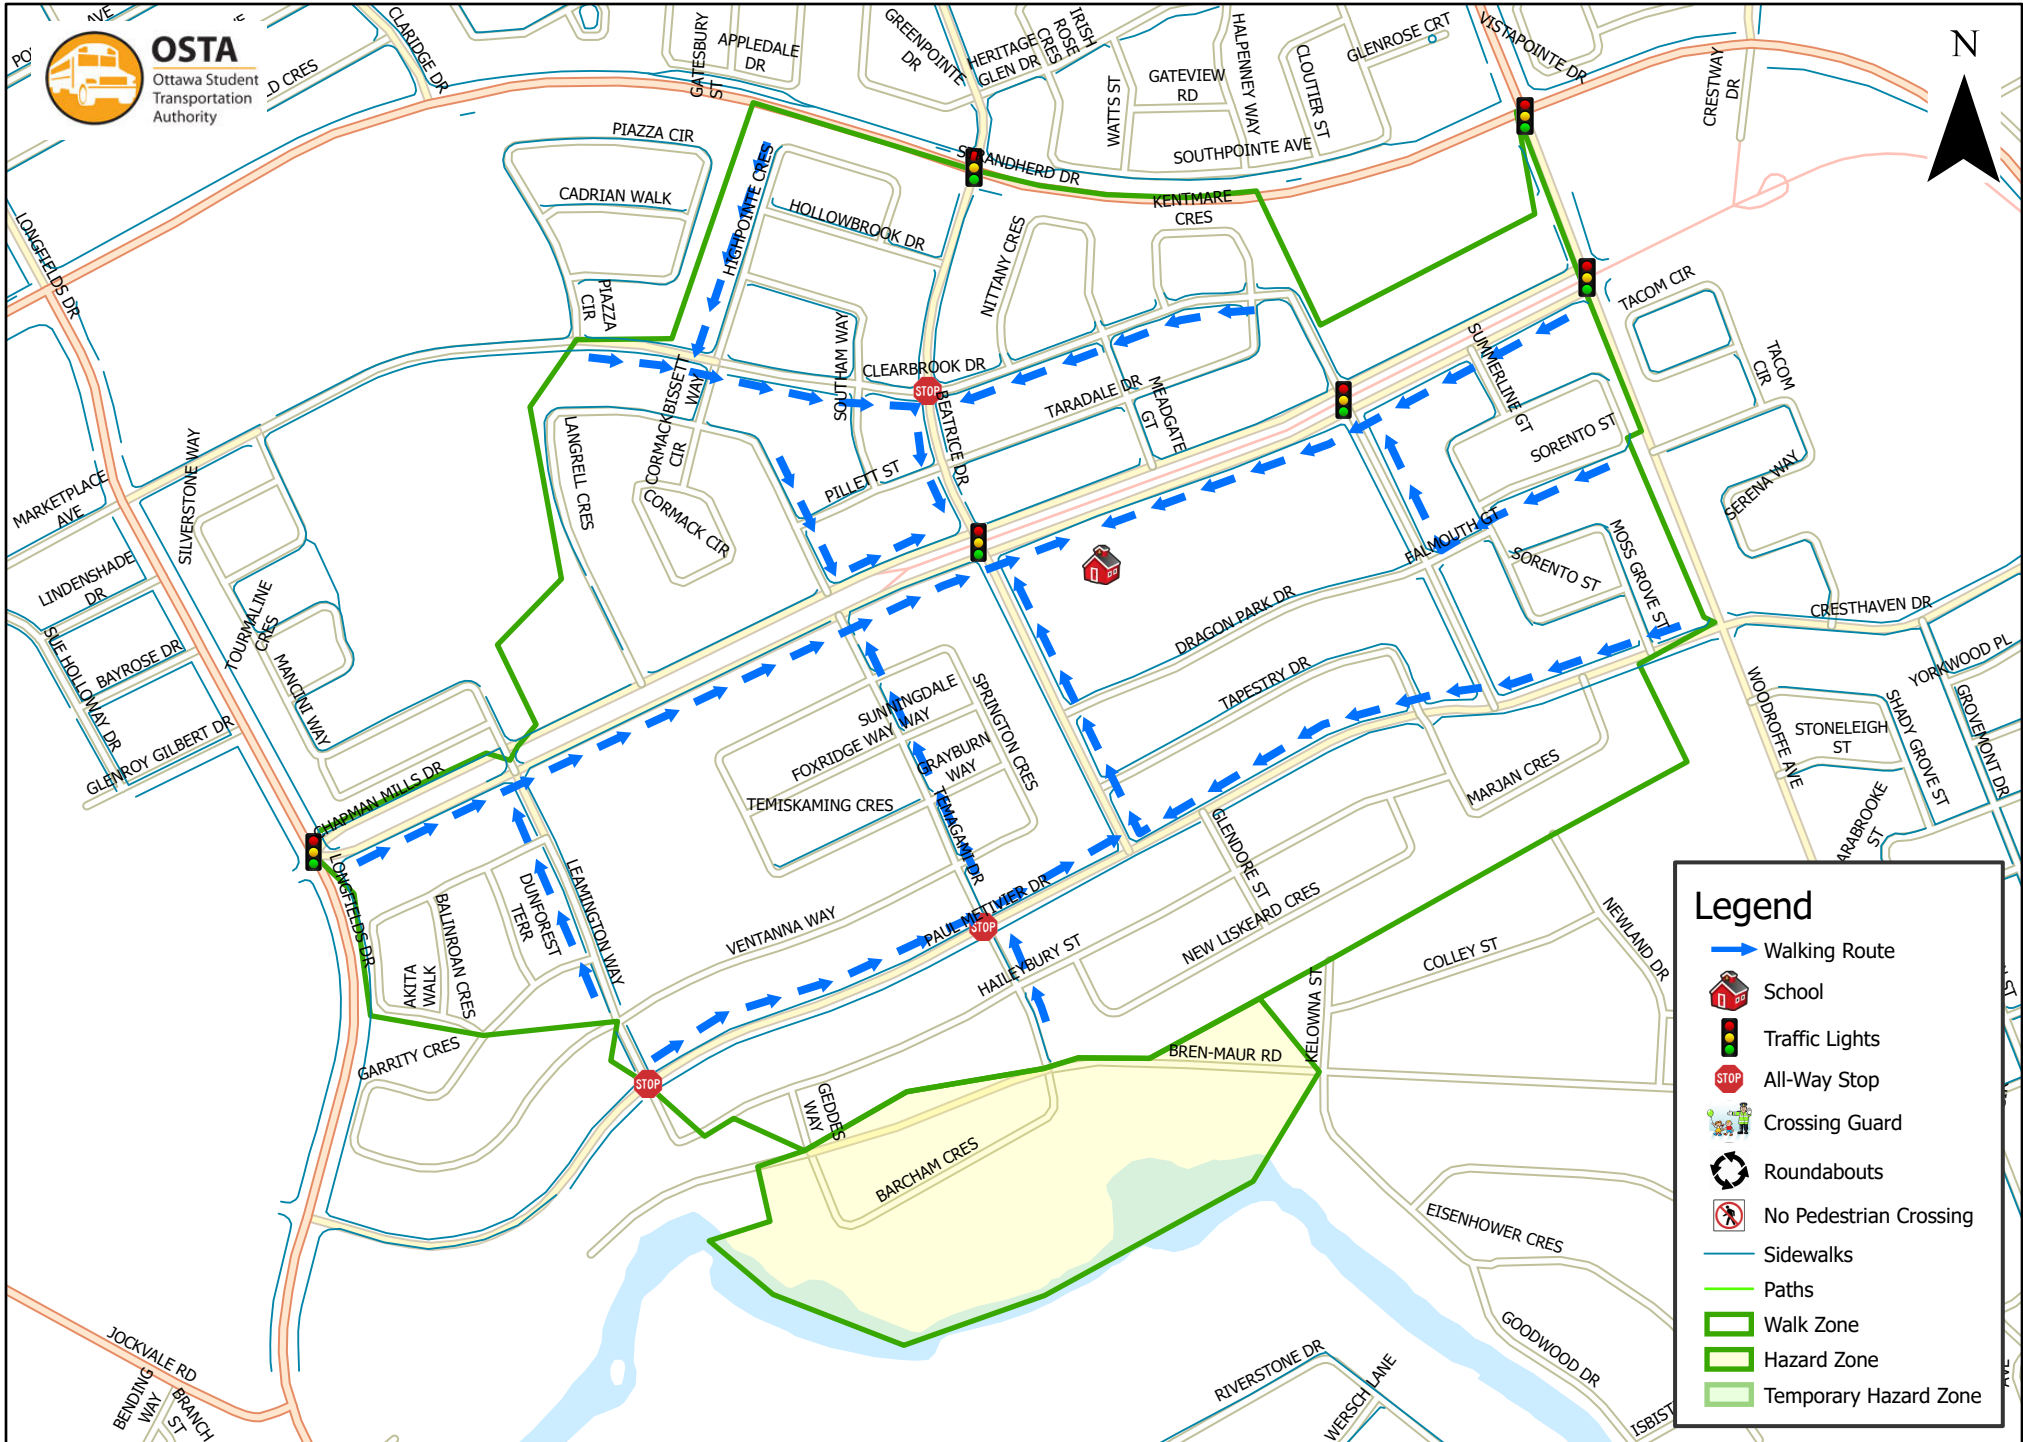

St. Emily School 800 m Walk Zone Kindergarten

This map is intended for information purposes only. Ottawa Student Transportation Authority assumes no responsibility for people using these routes.