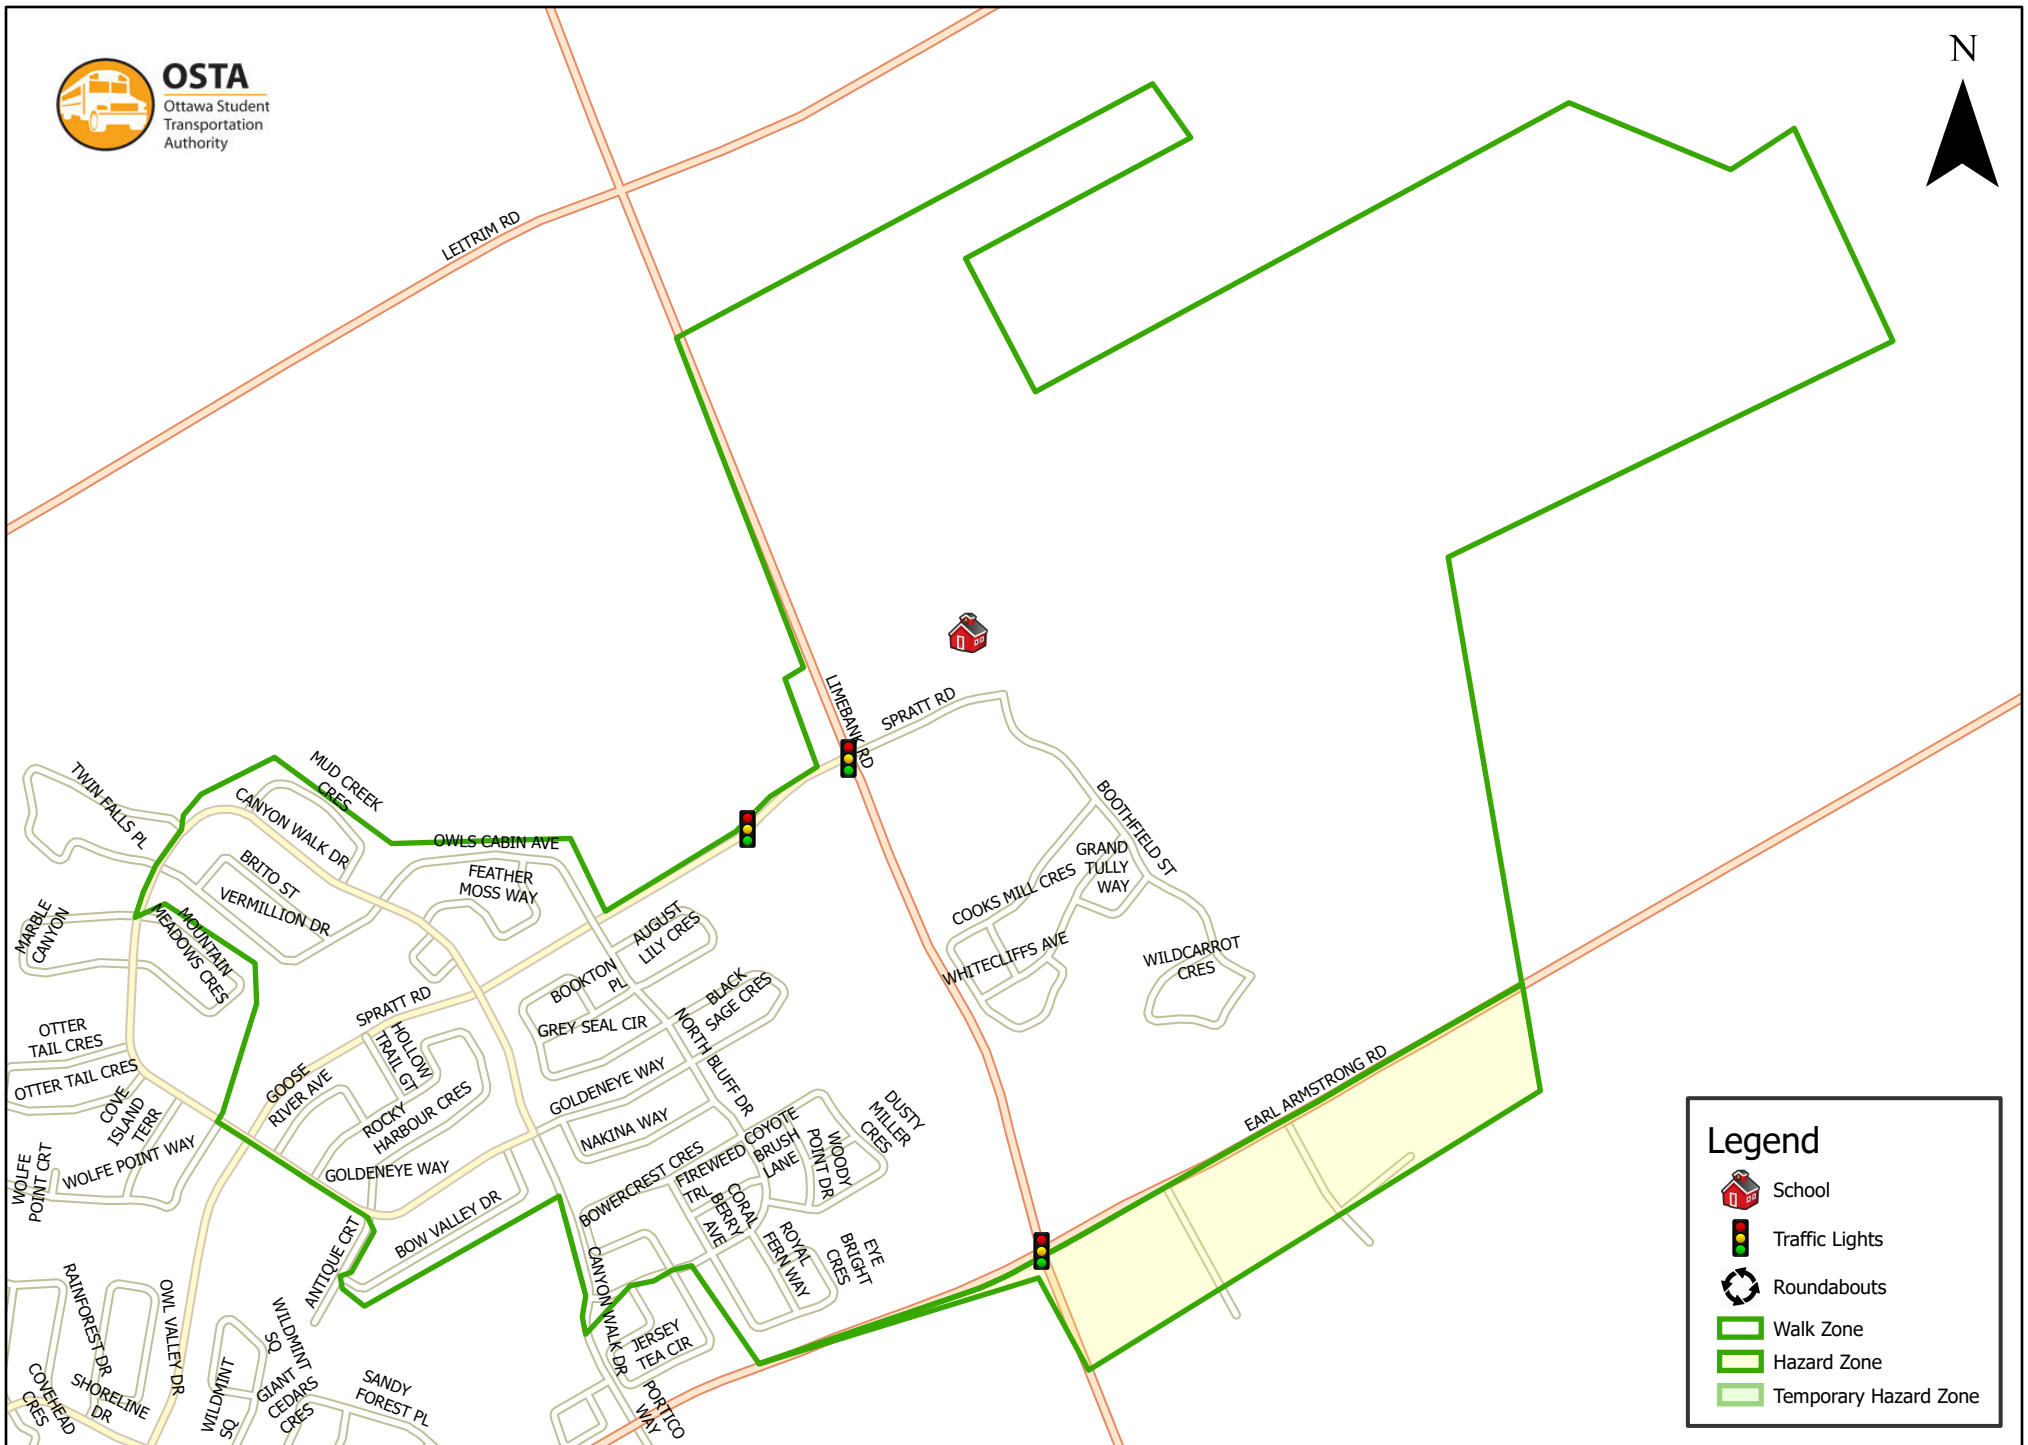

St. Francis Xavier Intermediate School 1.6 km Walk Zone Grades 7-8

This map is intended for information purposes only. Ottawa Student Transportation Authority assumes no responsibility for people using these routes.