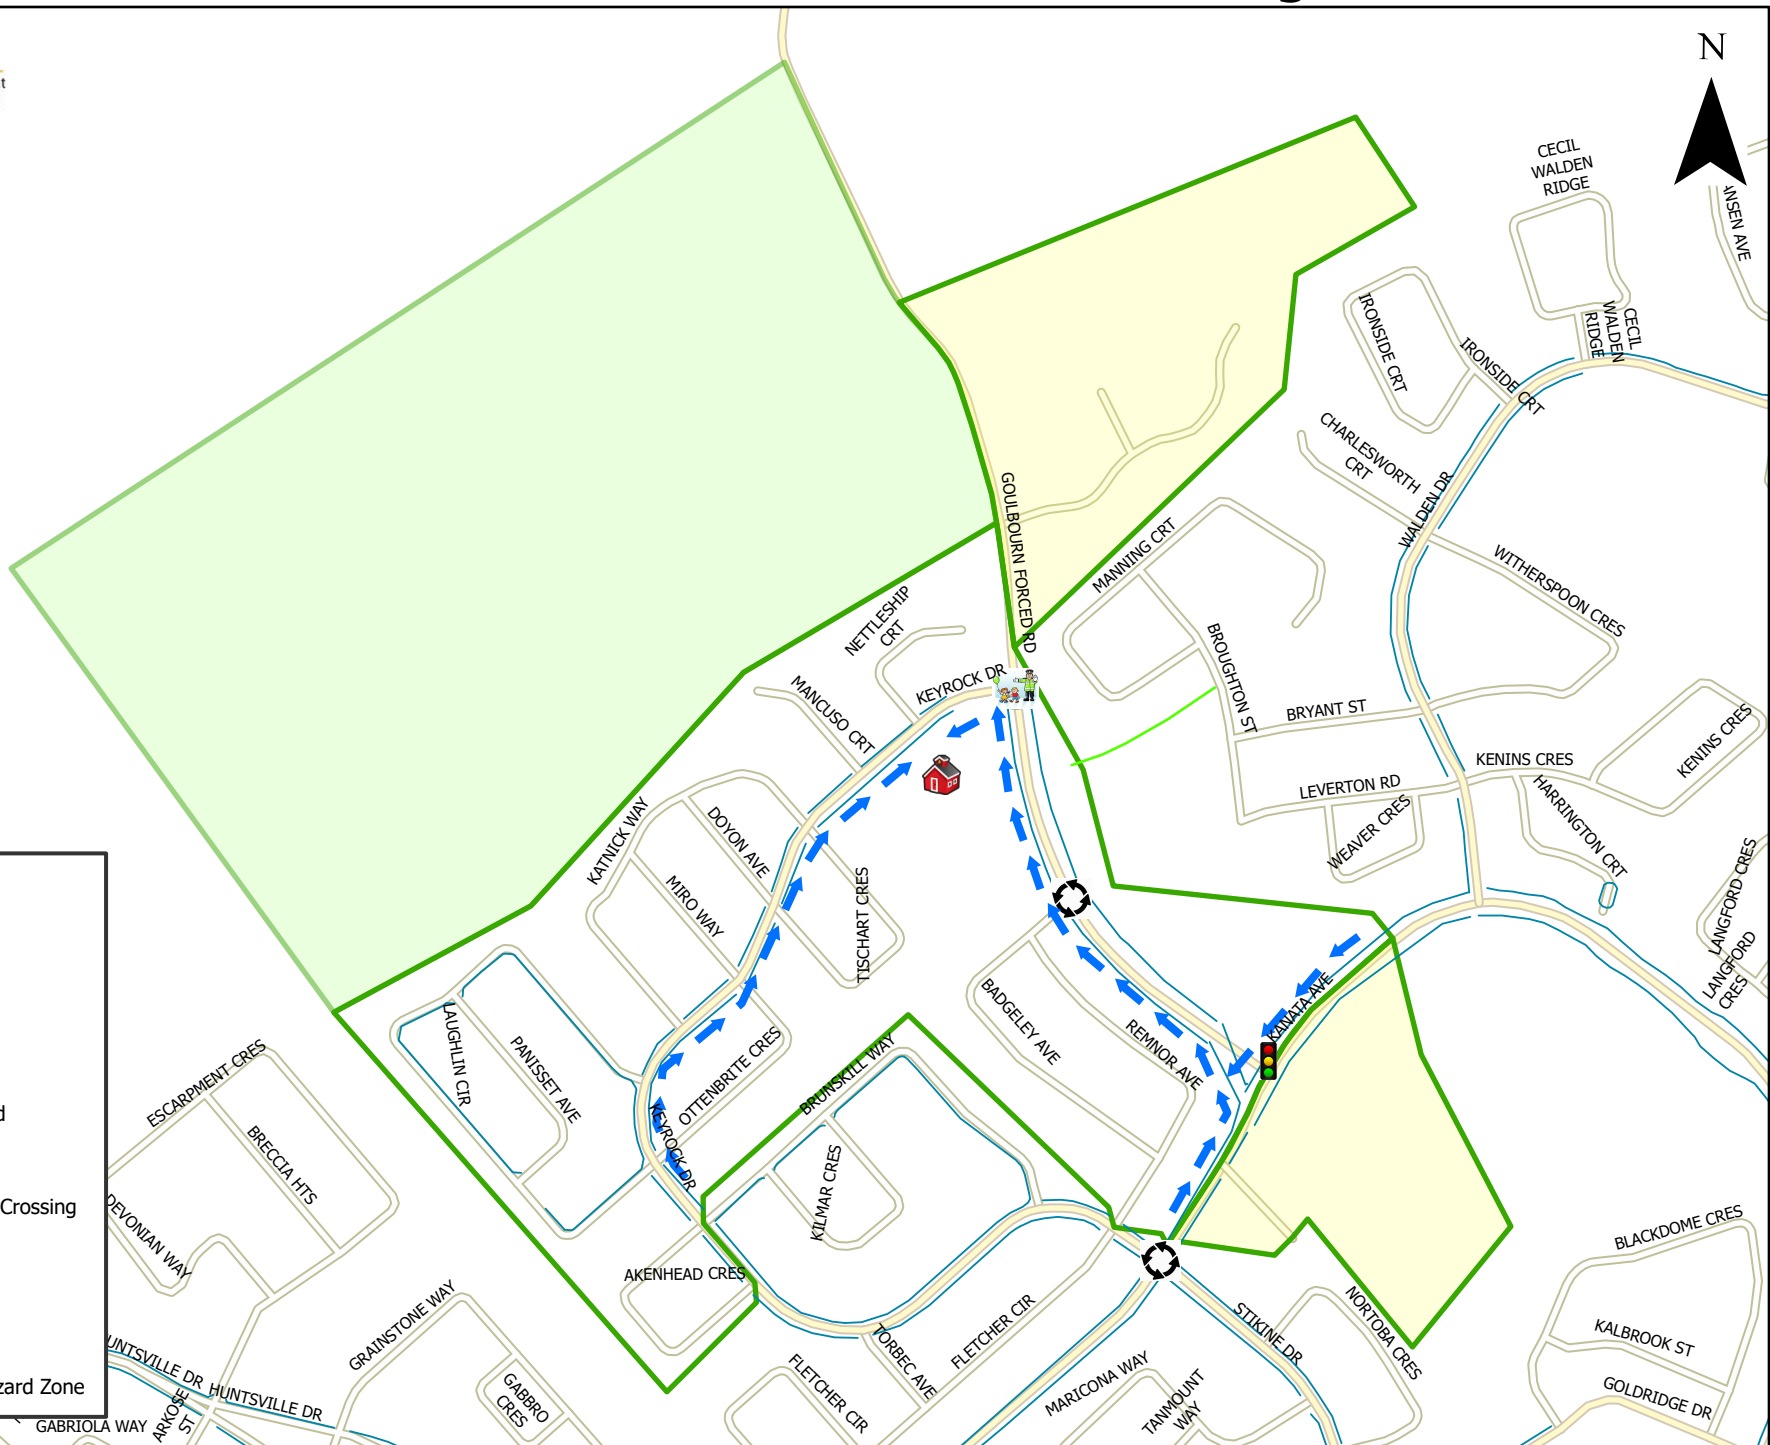

St. Gabriel School 800 m Walk Zone Kindergarten

Legend

- Walking Route
- School
- Traffic Lights
- All-Way Stop
- Crossing Guard
- Roundabouts
- No Pedestrian Crossing
- Sidewalks
- Paths
- Walk Zone
- Hazard Zone
- Temporary Hazard Zone

This map is intended for information purposes only. Ottawa Student Transportation Authority assumes no responsibility for people using these routes.