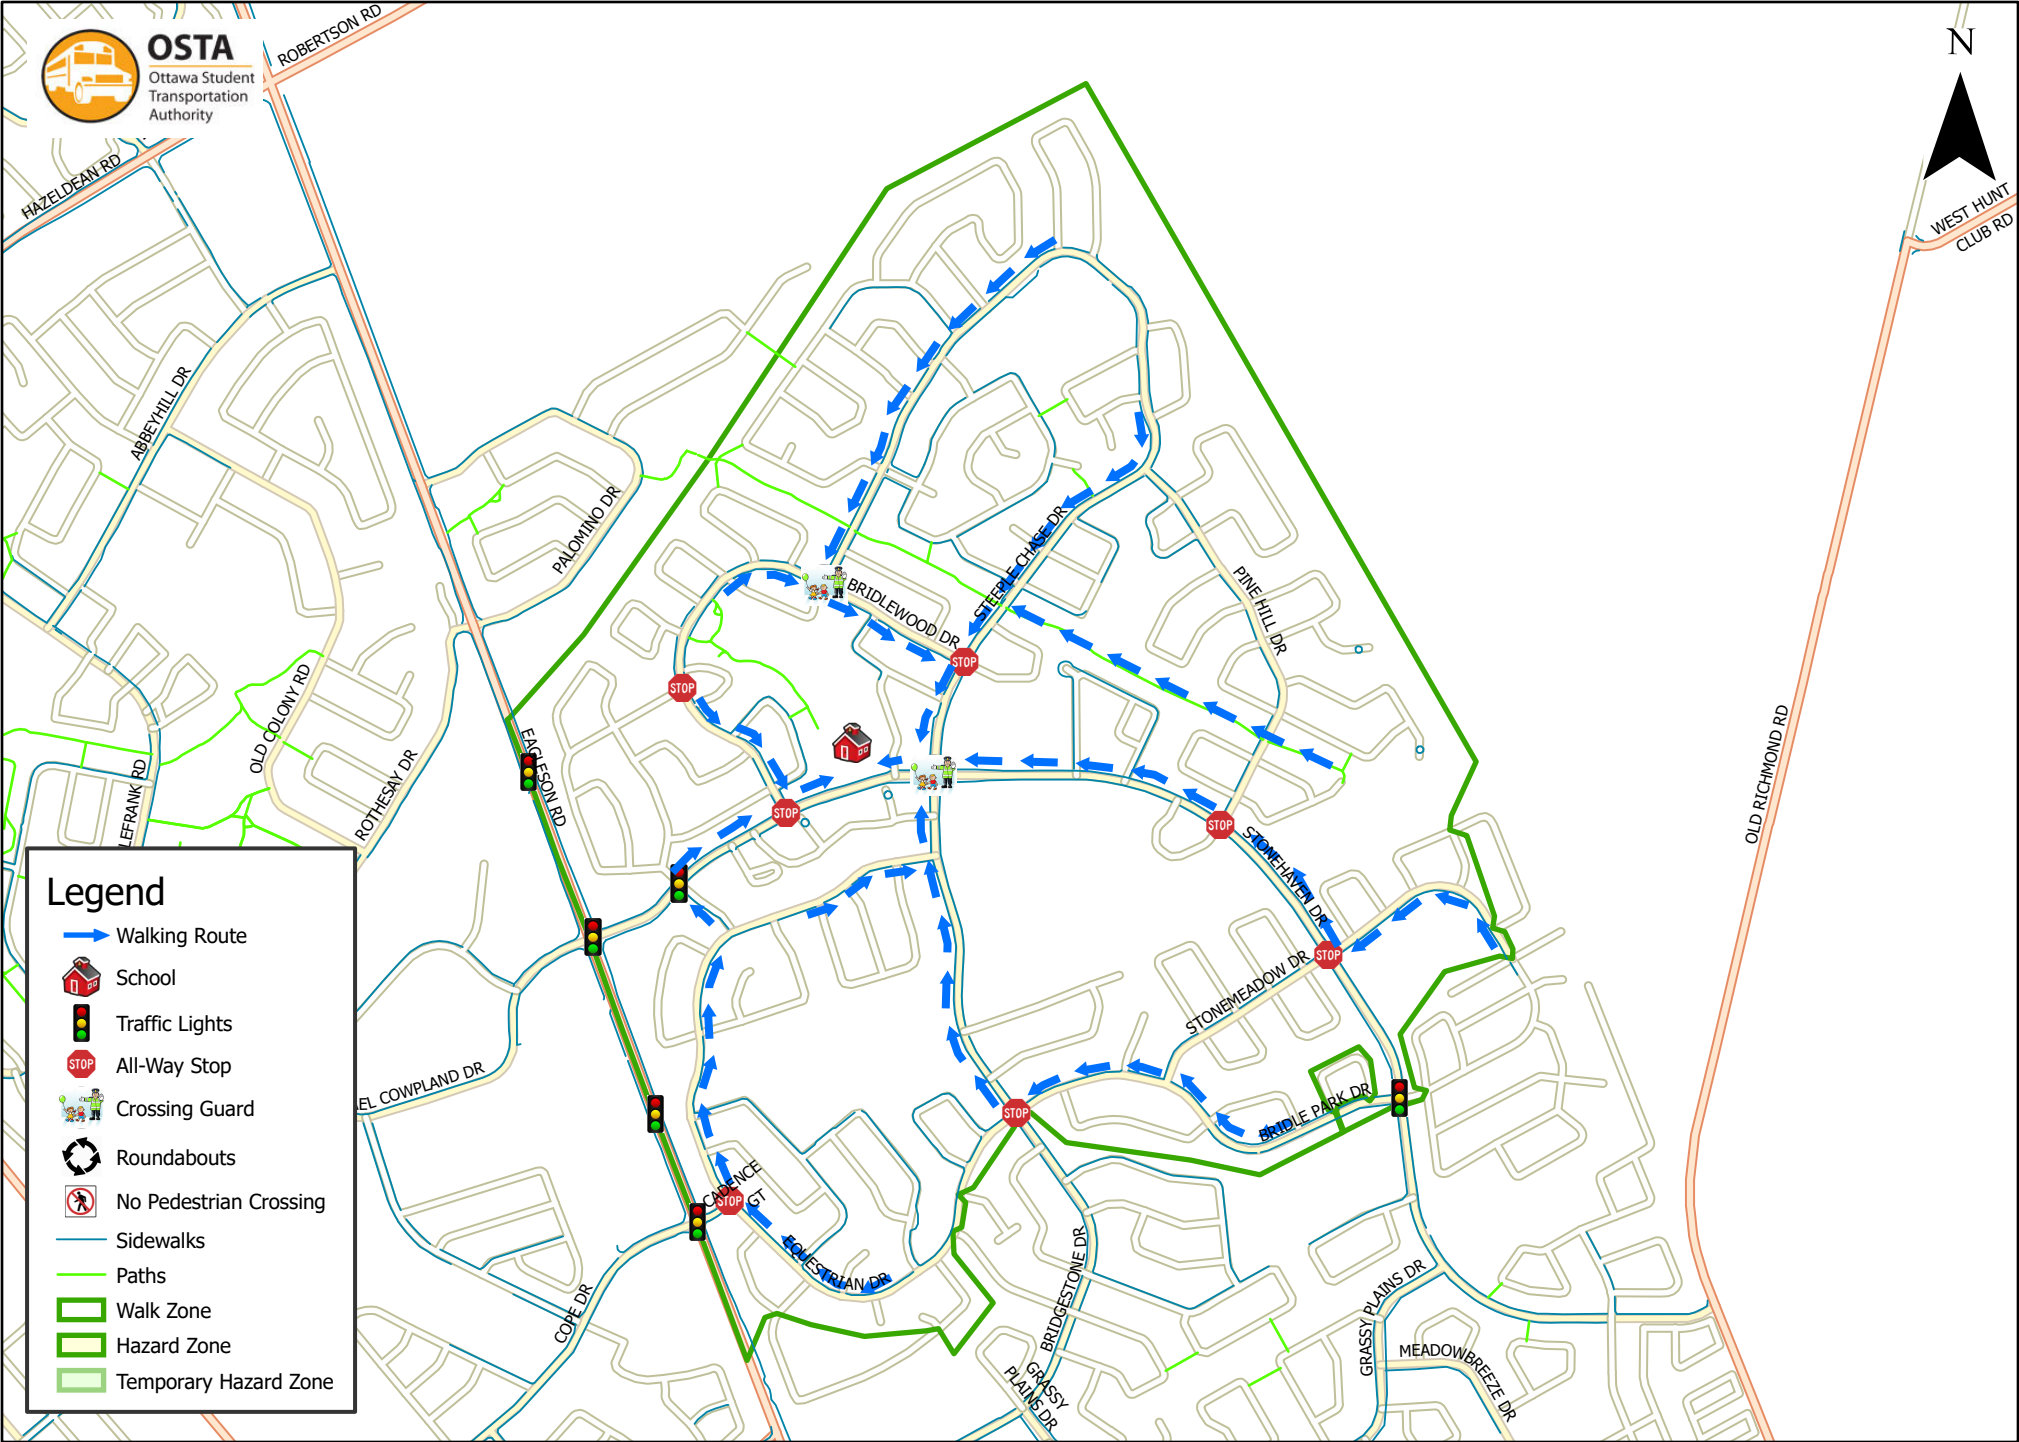

St. James School 1.6 km Walk Zone Grades 1-6

This map is intended for information purposes only. Ottawa Student Transportation Authority assumes no responsibility for people using these routes.