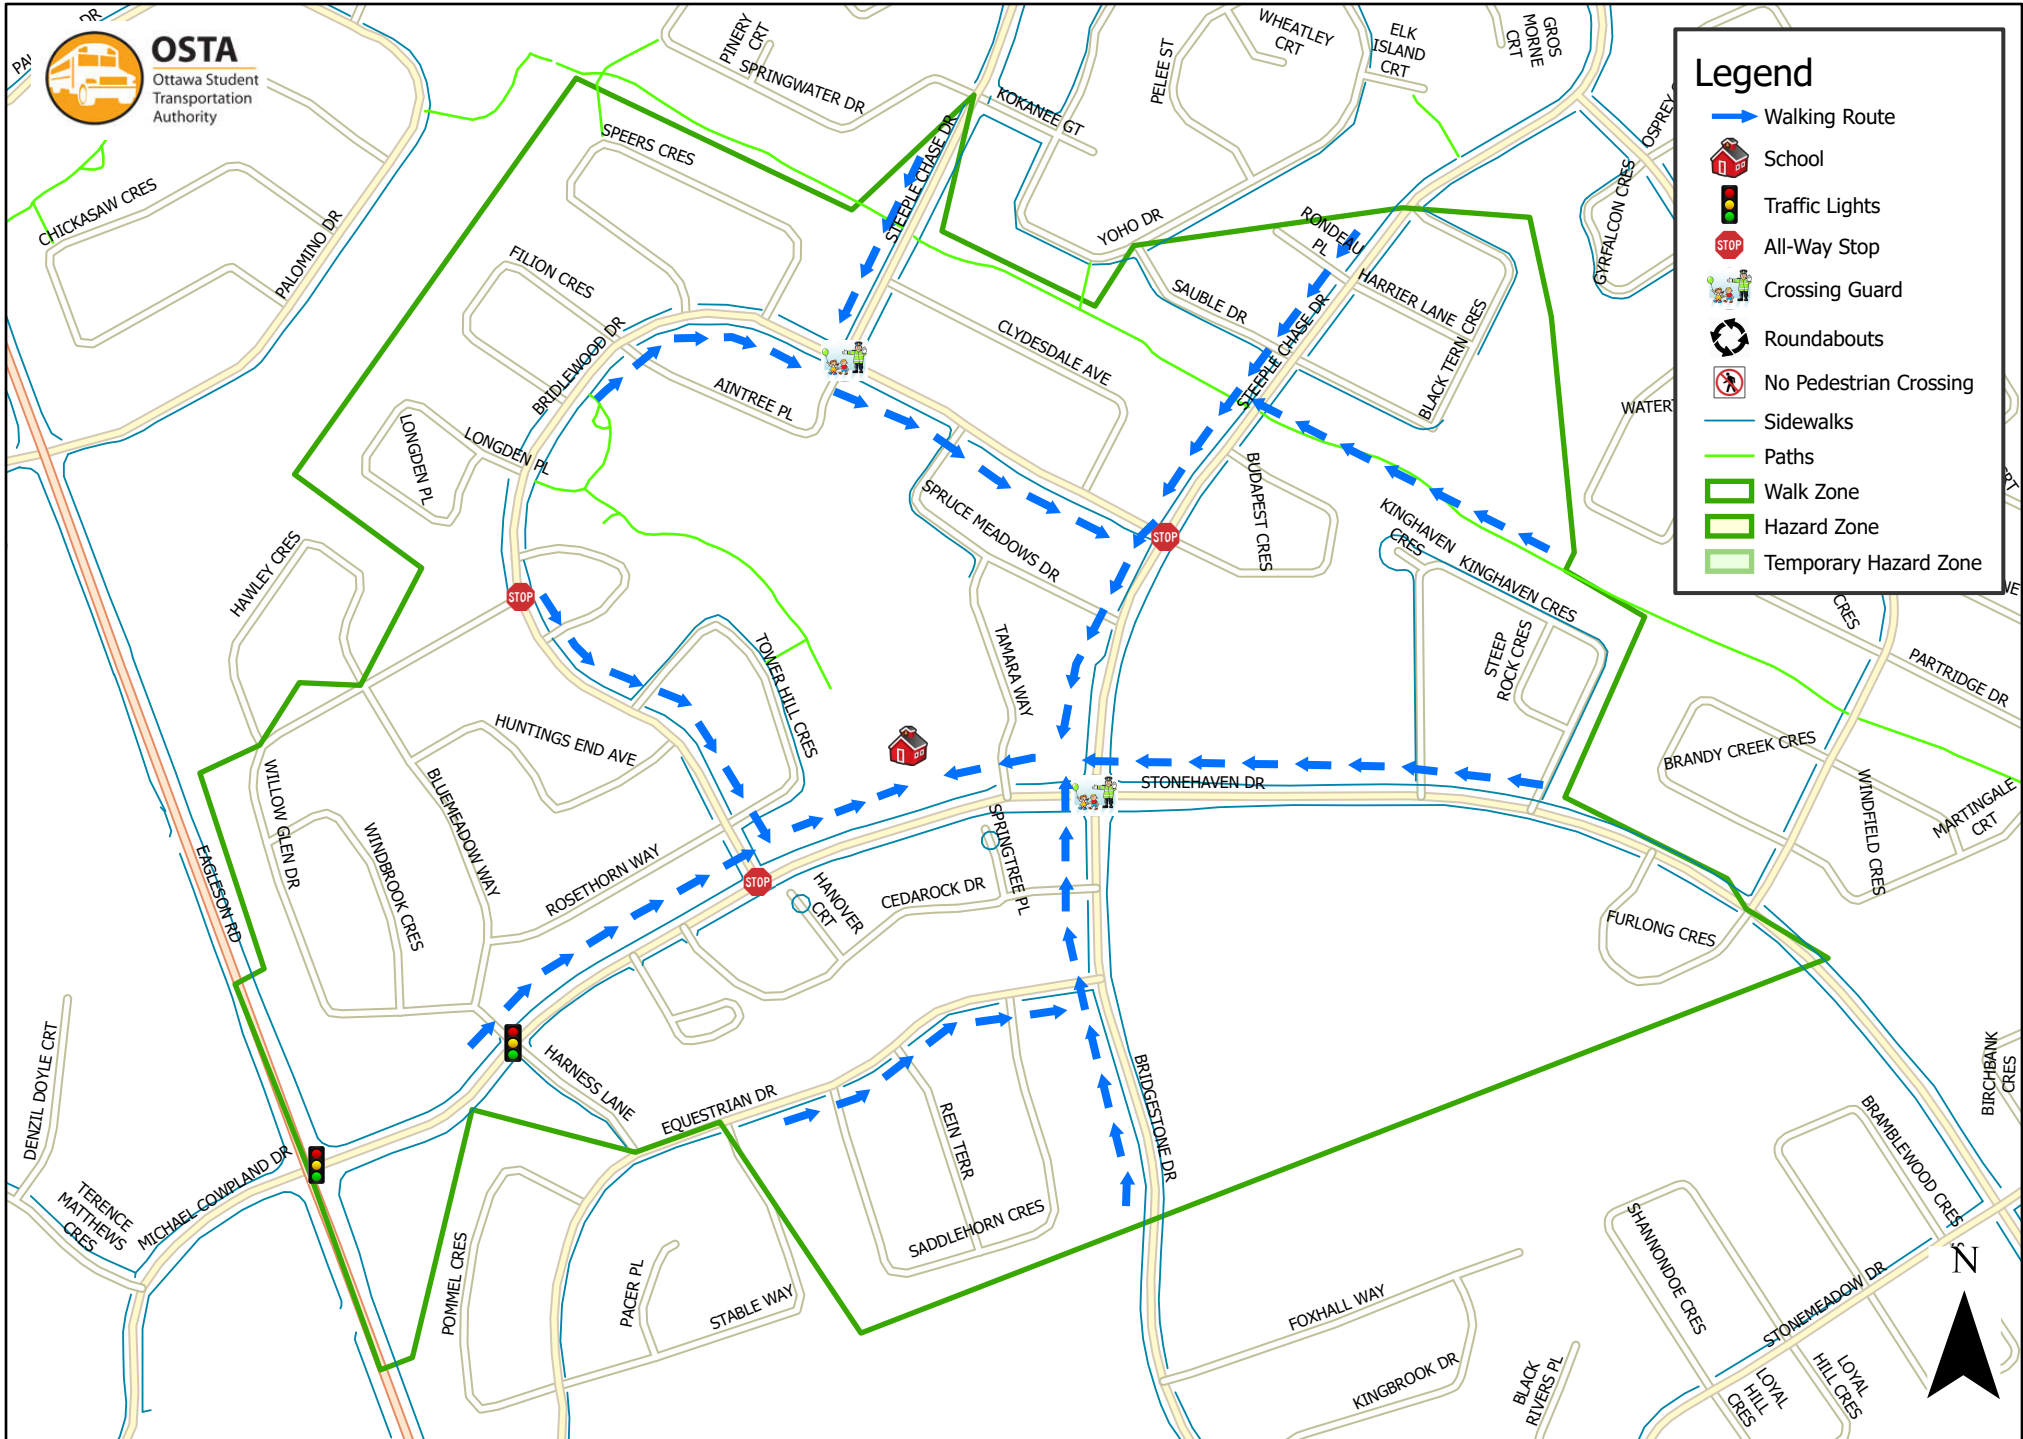

St. James School 800 m Walk Zone Kindergarten

This map is intended for information purposes only. Ottawa Student Transportation Authority assumes no responsibility for people using these routes.