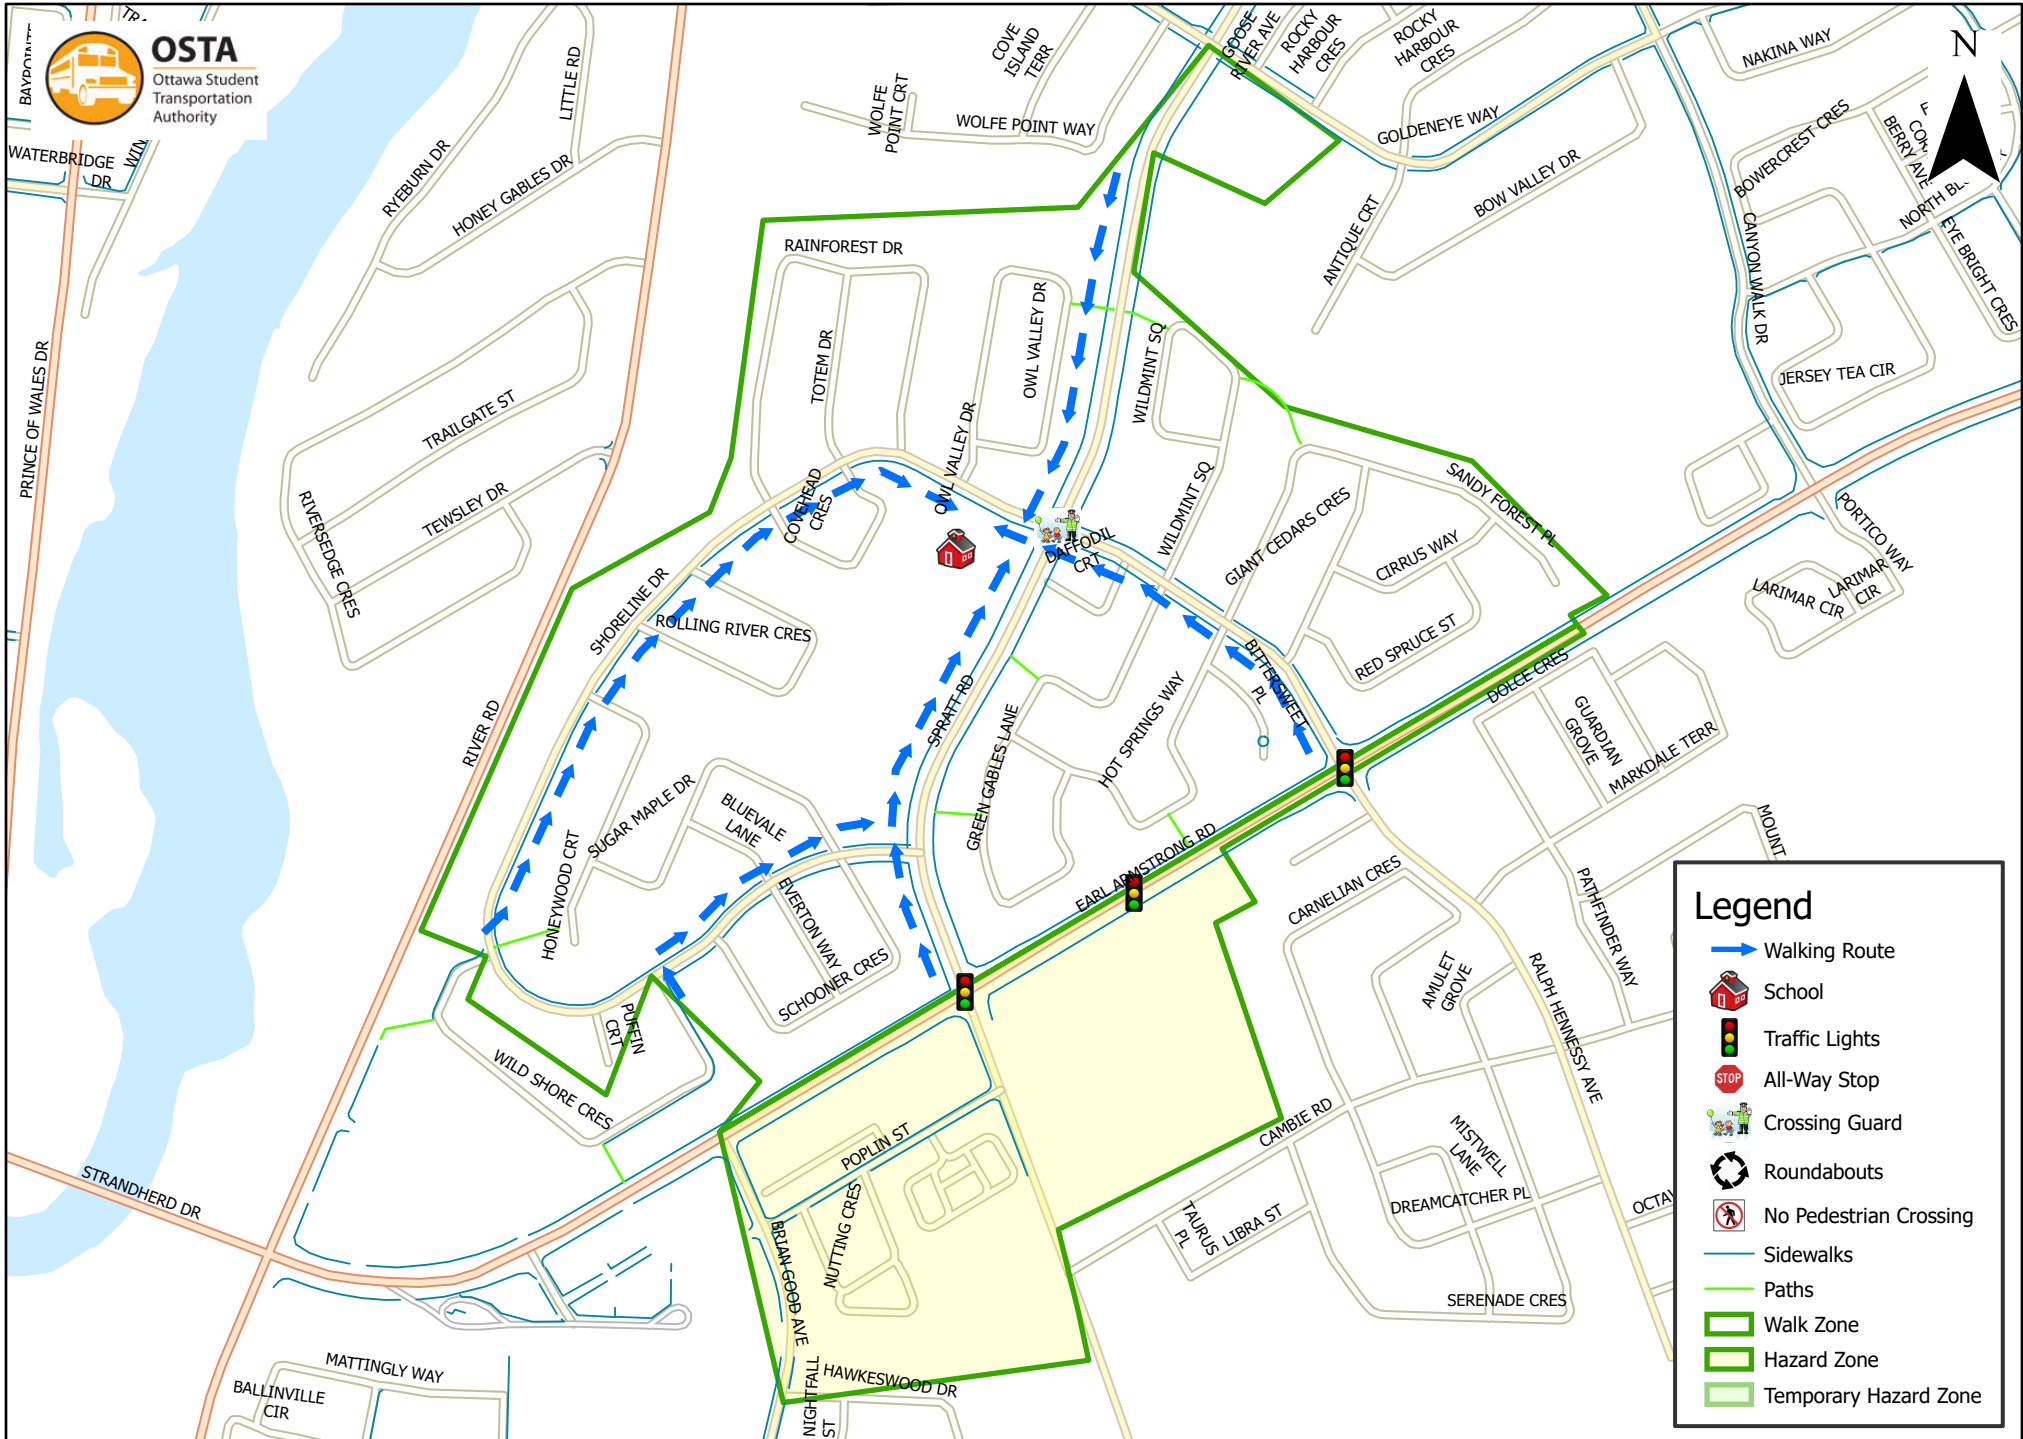

St. Jerome School 800 m Walk Zone Kindergarten

This map is intended for information purposes only. Ottawa Student Transportation Authority assumes no responsibility for people using these routes.