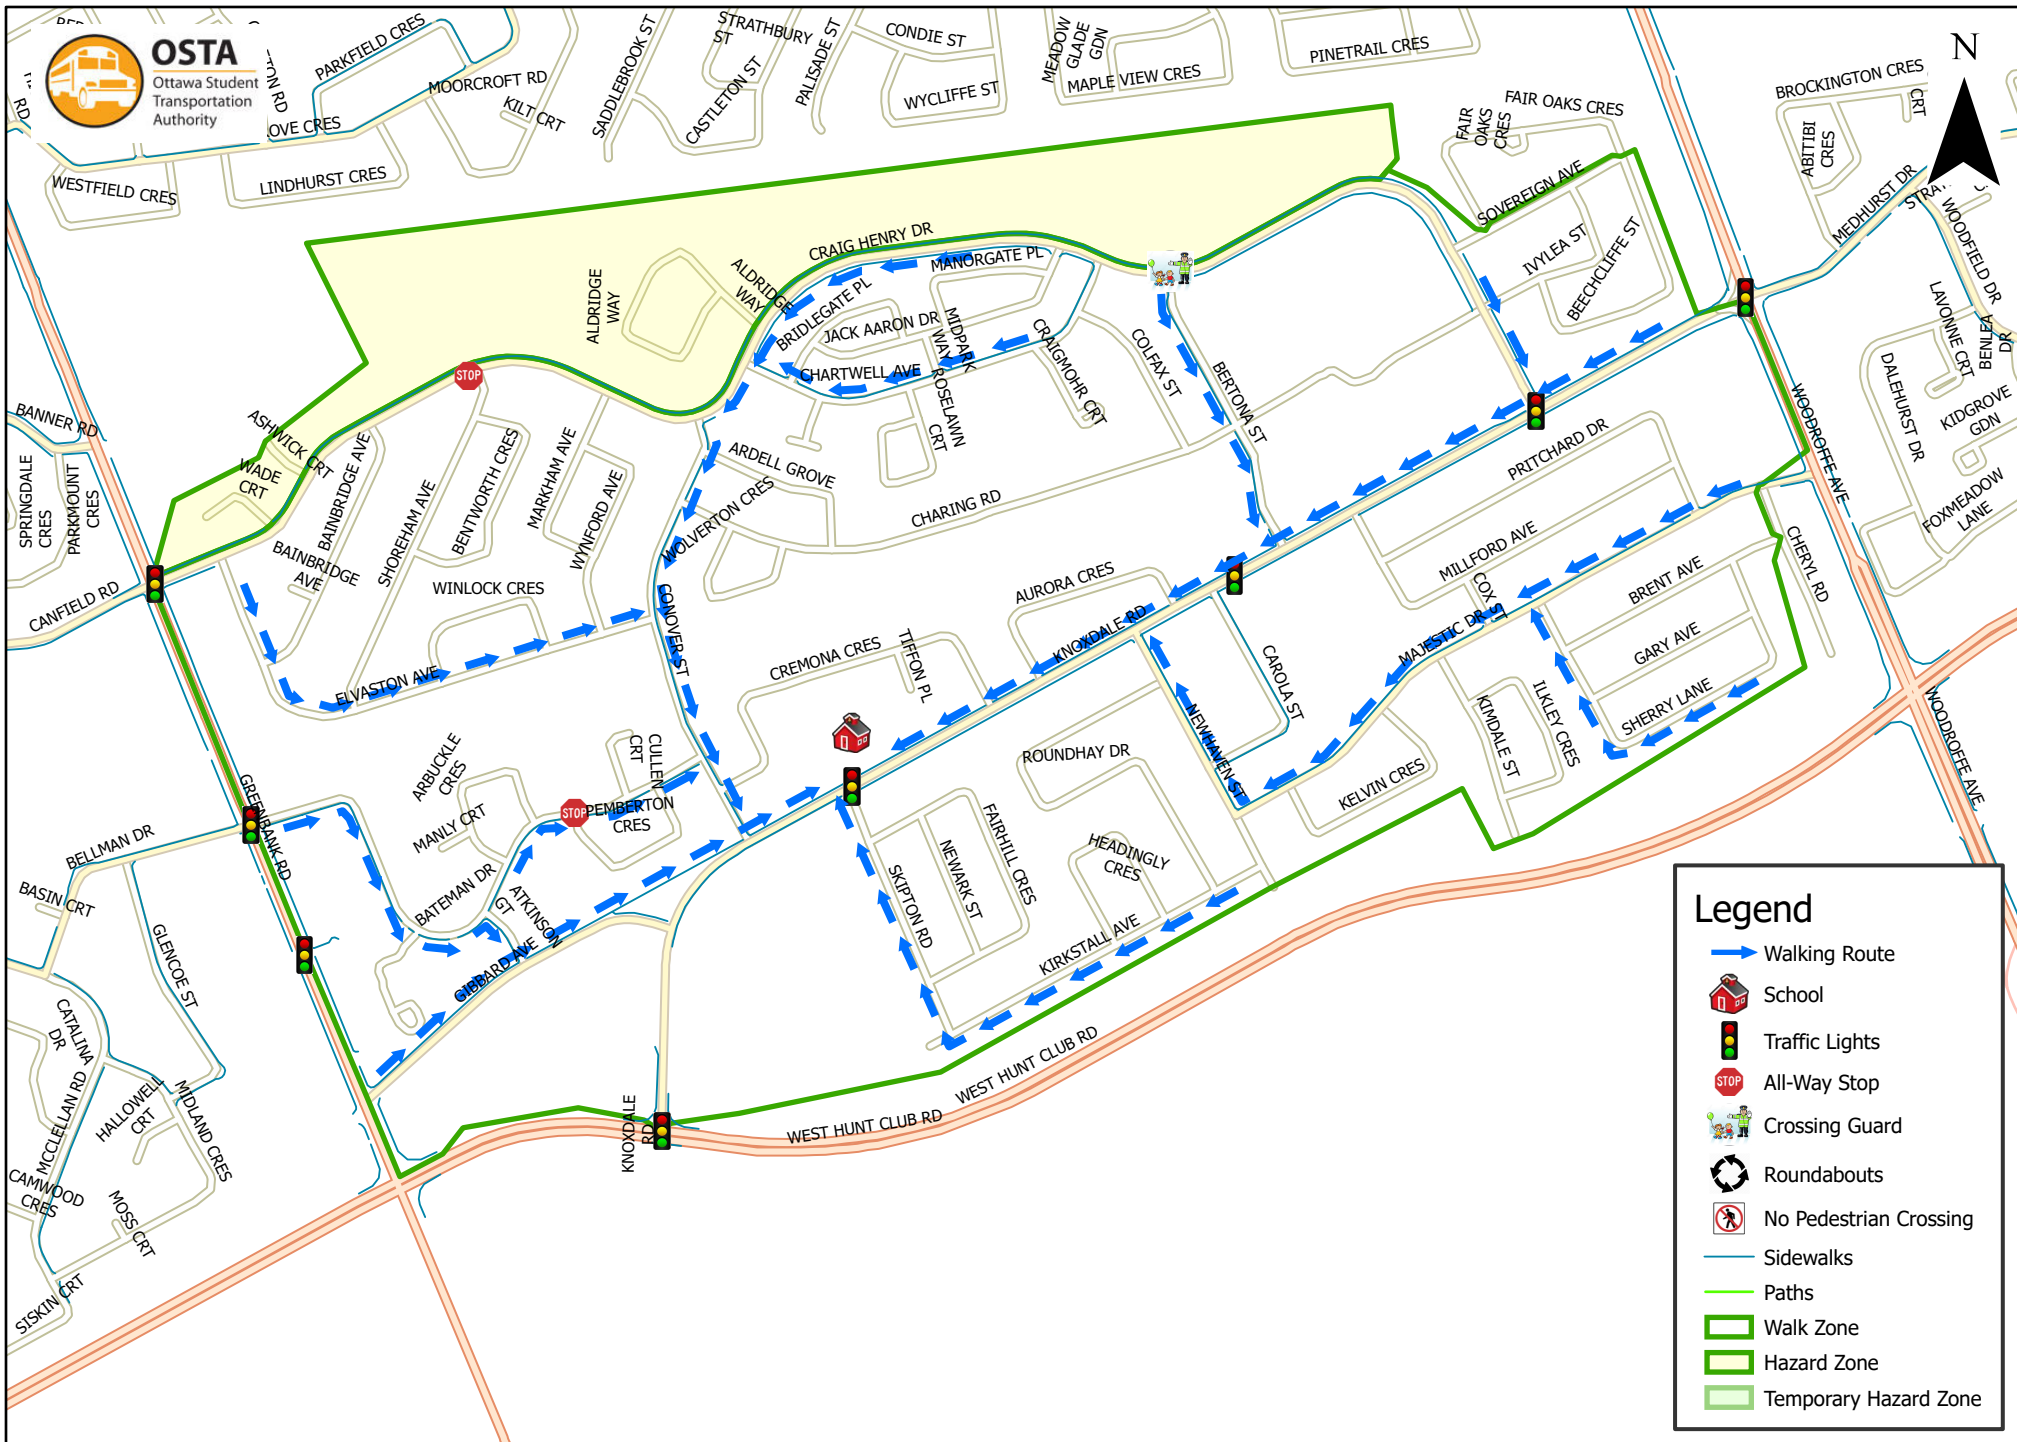

St. John XXIII School 1.6 km Walk Zone Grades 1-6

This map is intended for information purposes only. Ottawa Student Transportation Authority assumes no responsibility for people using these routes.