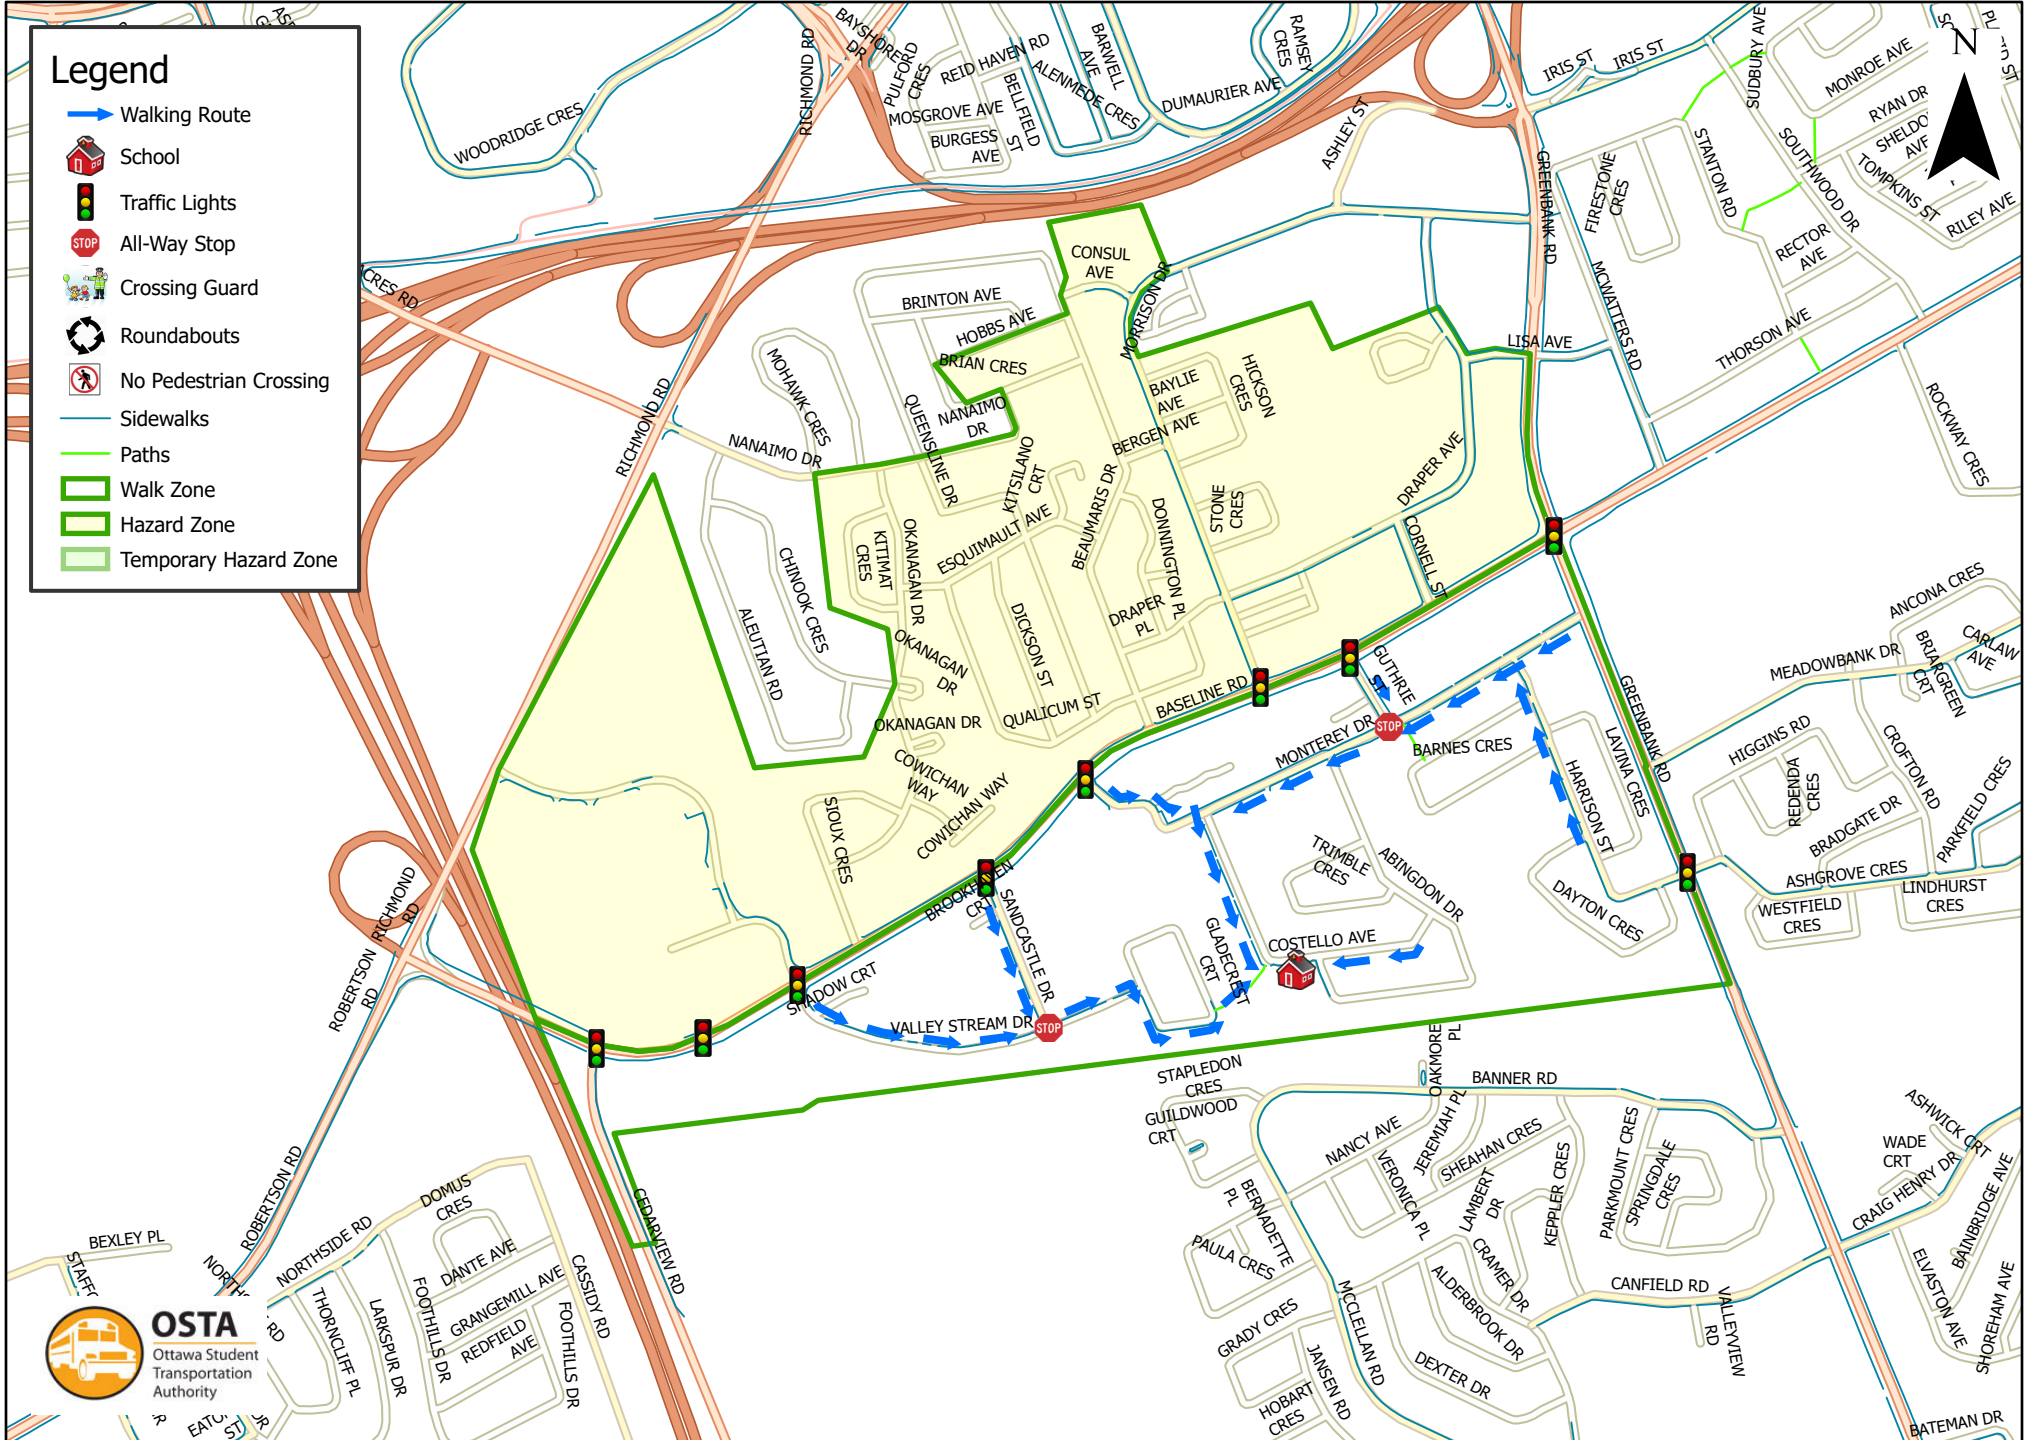

St. John the Apostle School 1.6 km Walk Zone Grades 1-6

This map is intended for information purposes only. Ottawa Student Transportation Authority assumes no responsibility for people using these routes.