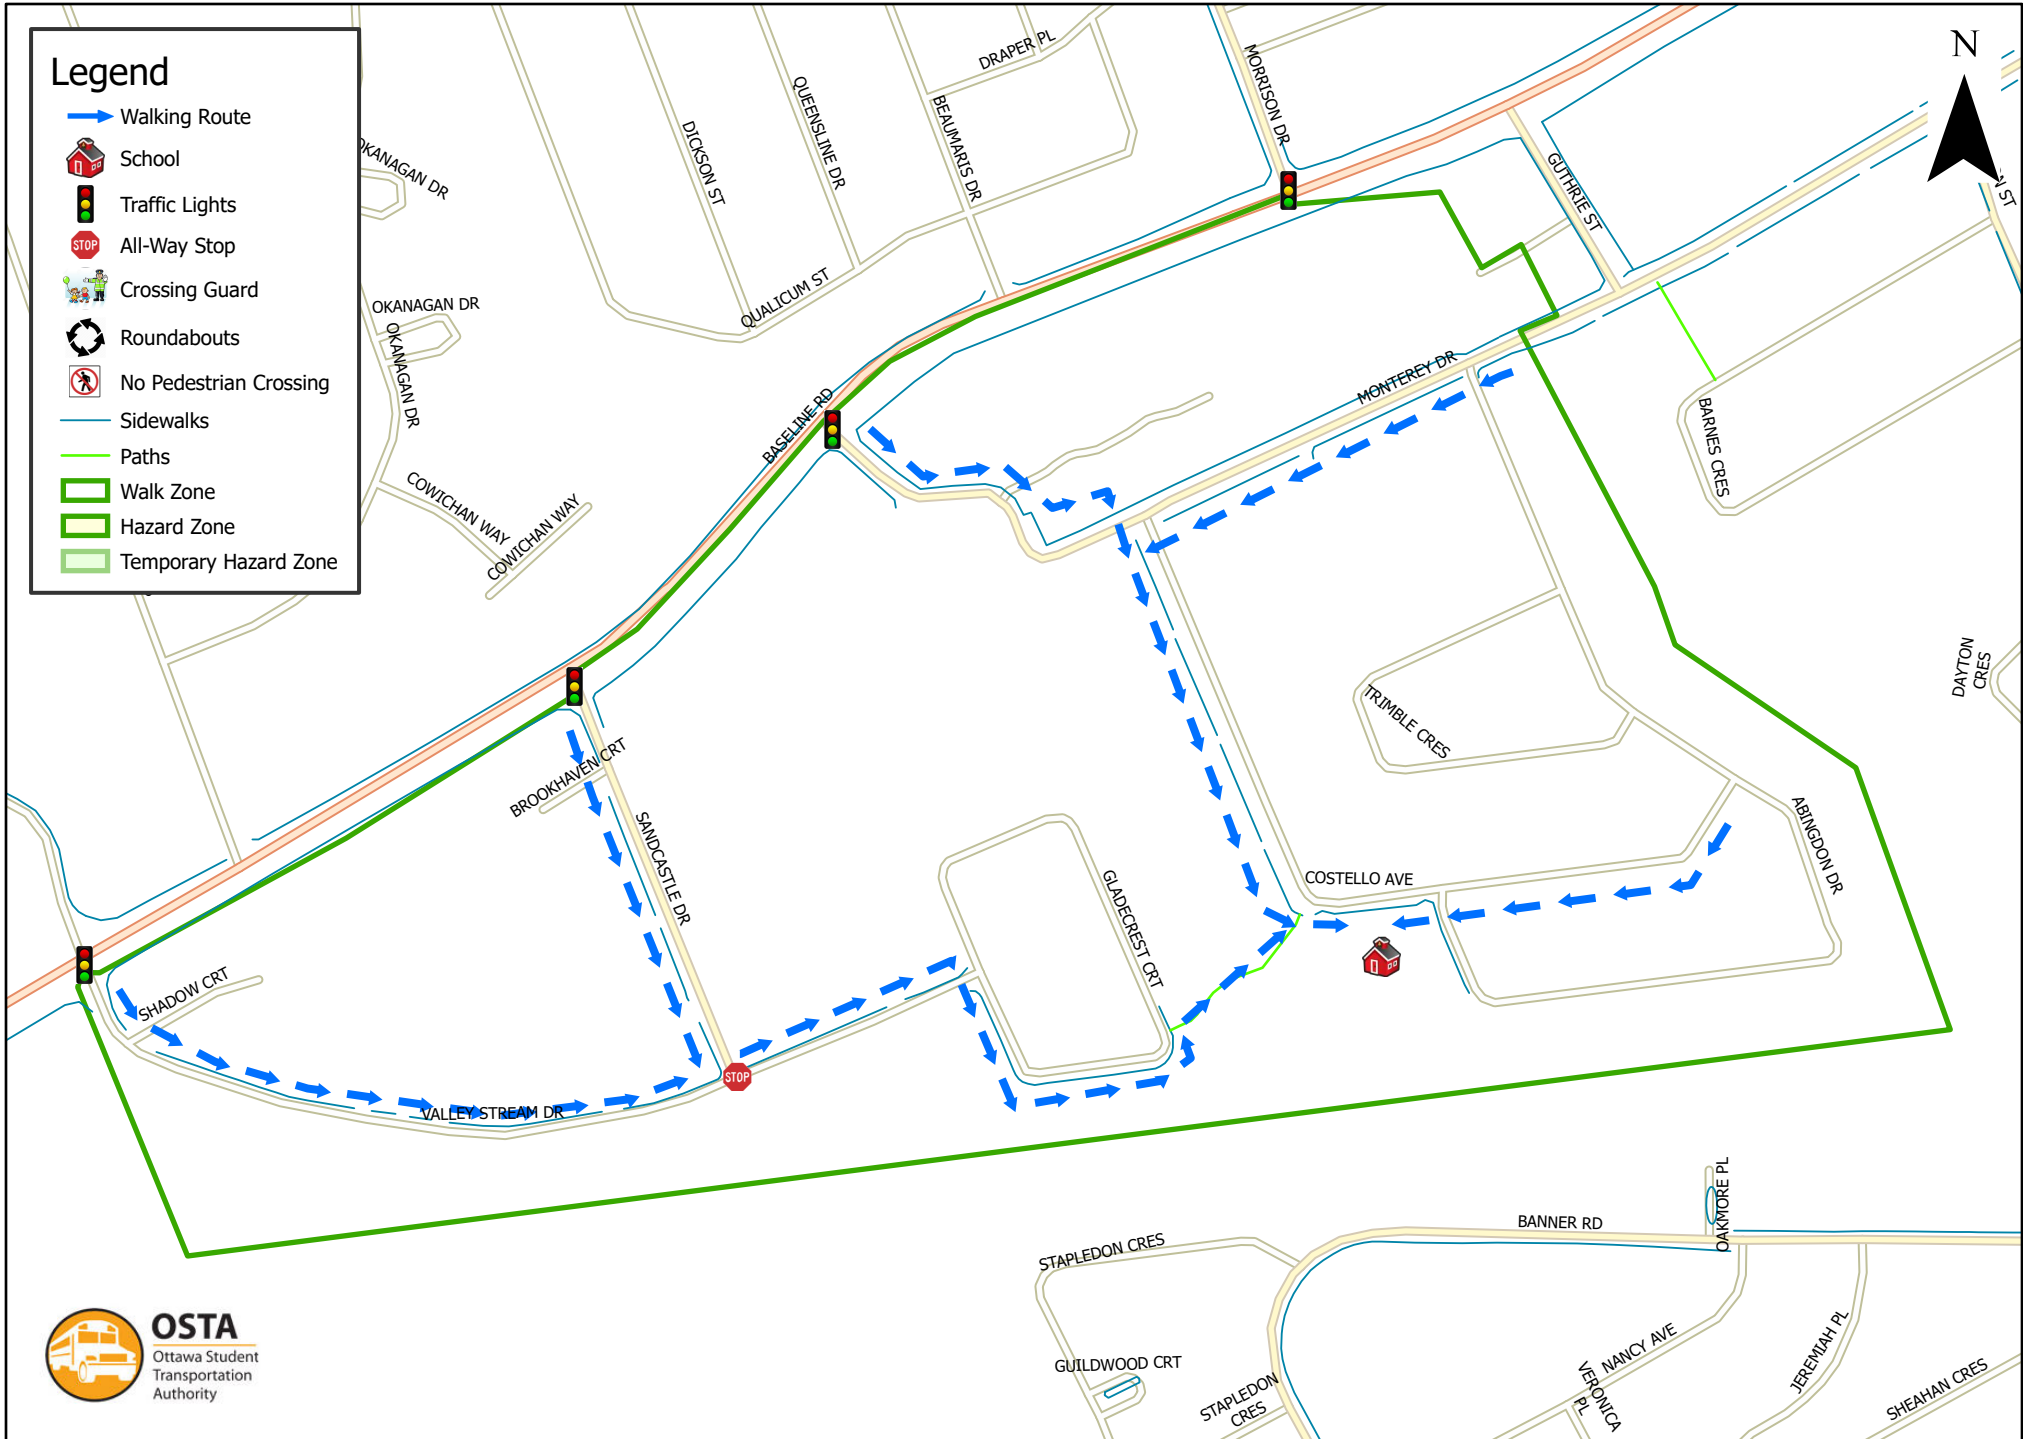

# St. John the Apostle School 800 m Walk Zone Kindergarten

This map is intended for information purposes only. Ottawa Student Transportation Authority assumes no responsibility for people using these routes.