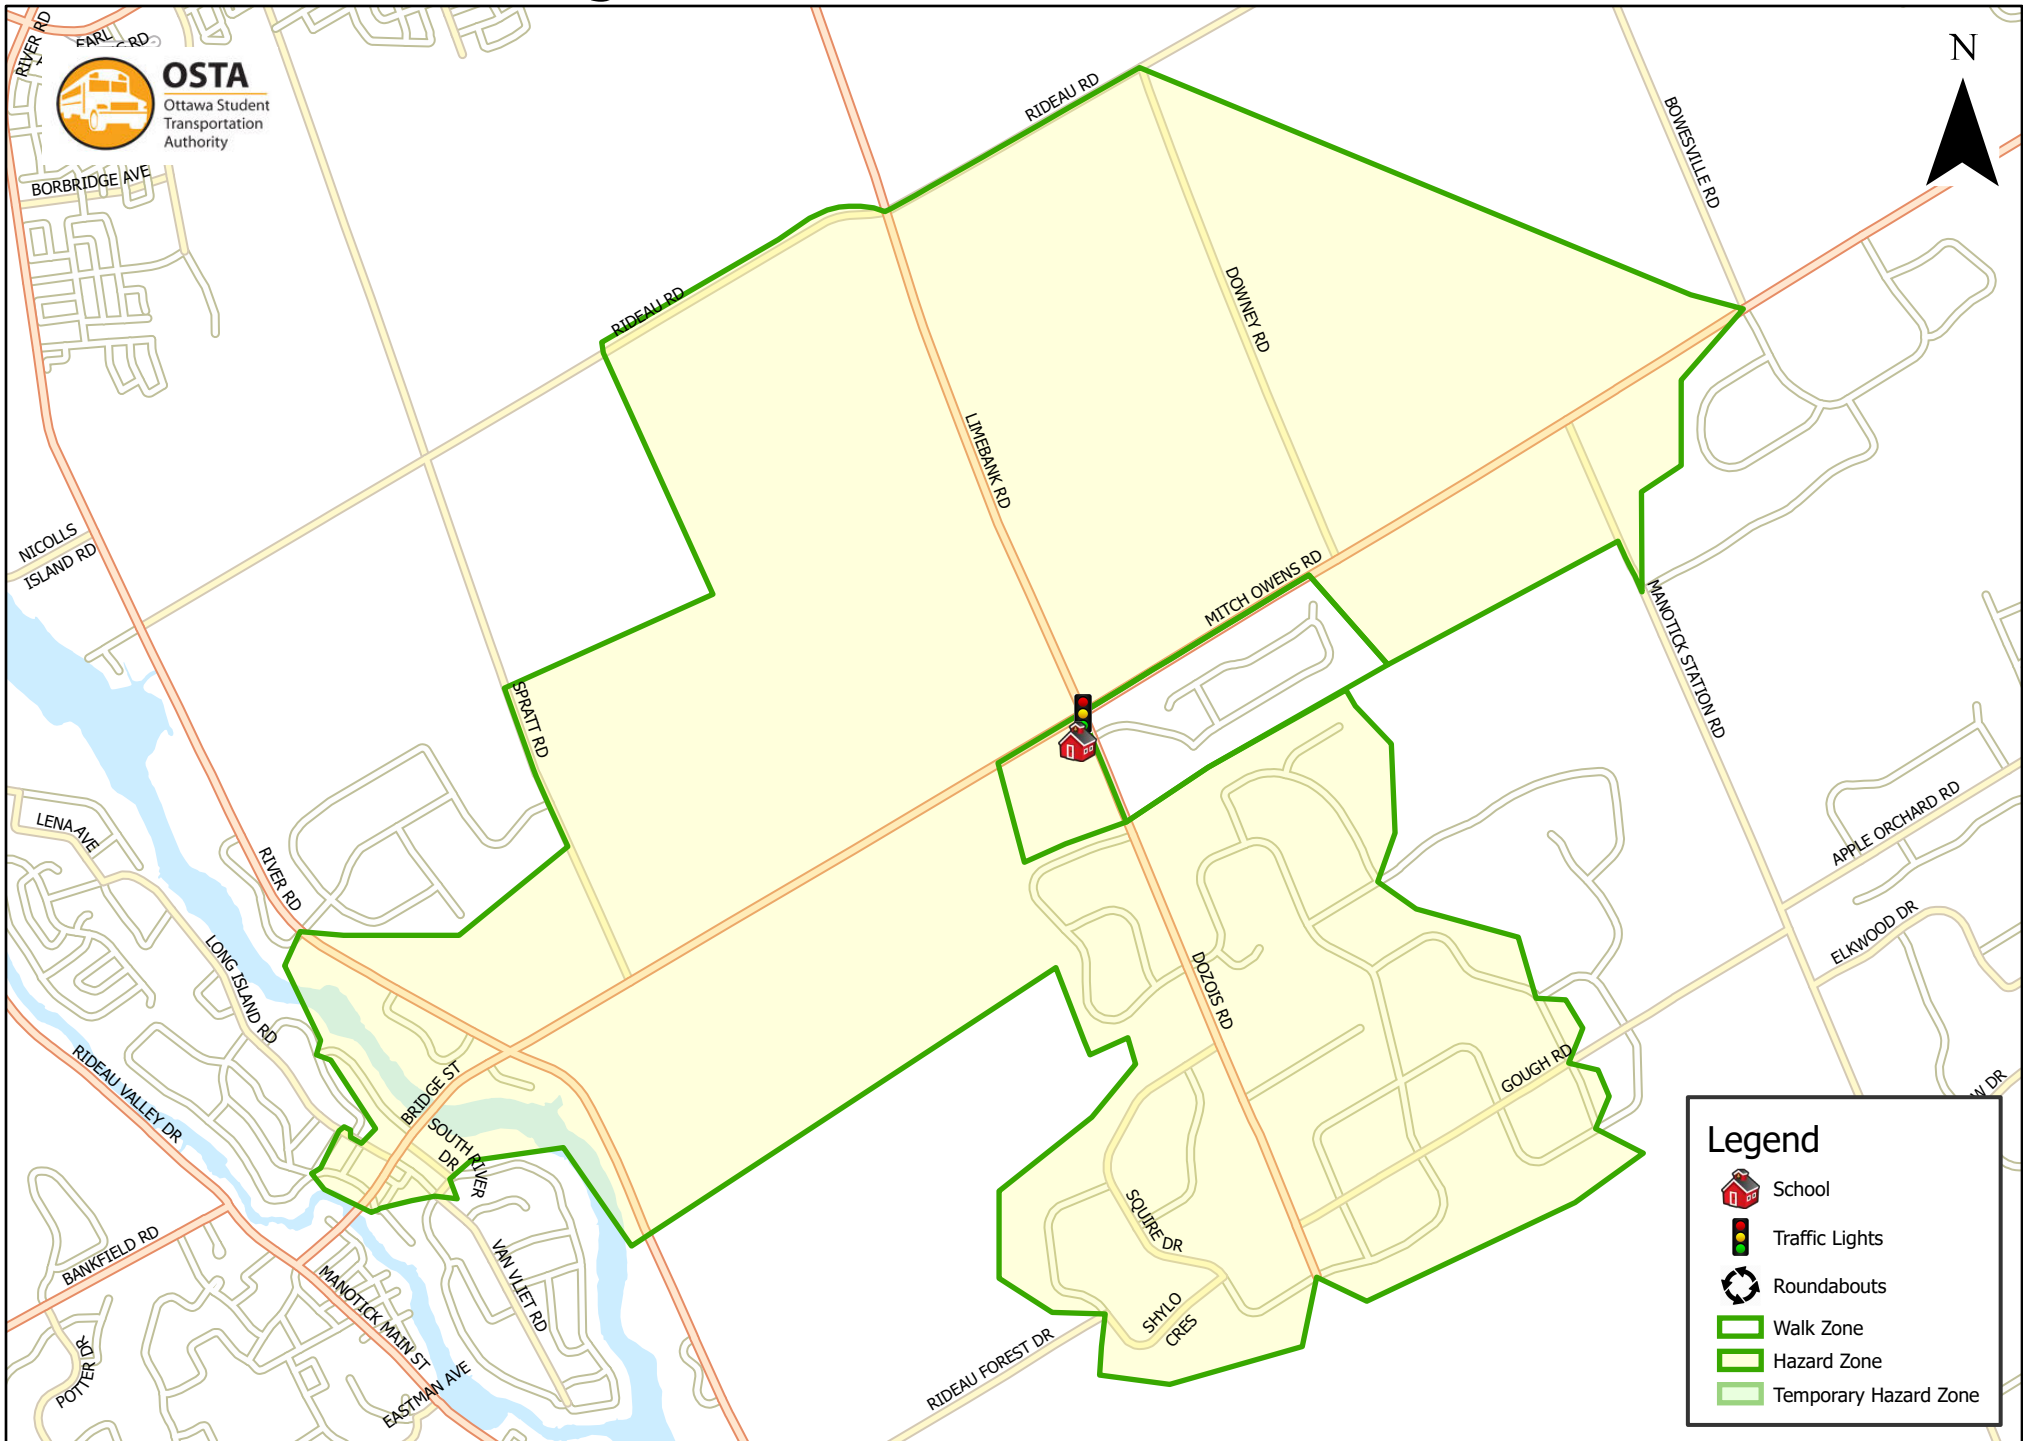

St. Mark High School 3.2 km Walk Zone Grades 9-12

This map is intended for information purposes only. Ottawa Student Transportation Authority assumes no responsibility for people using these routes.