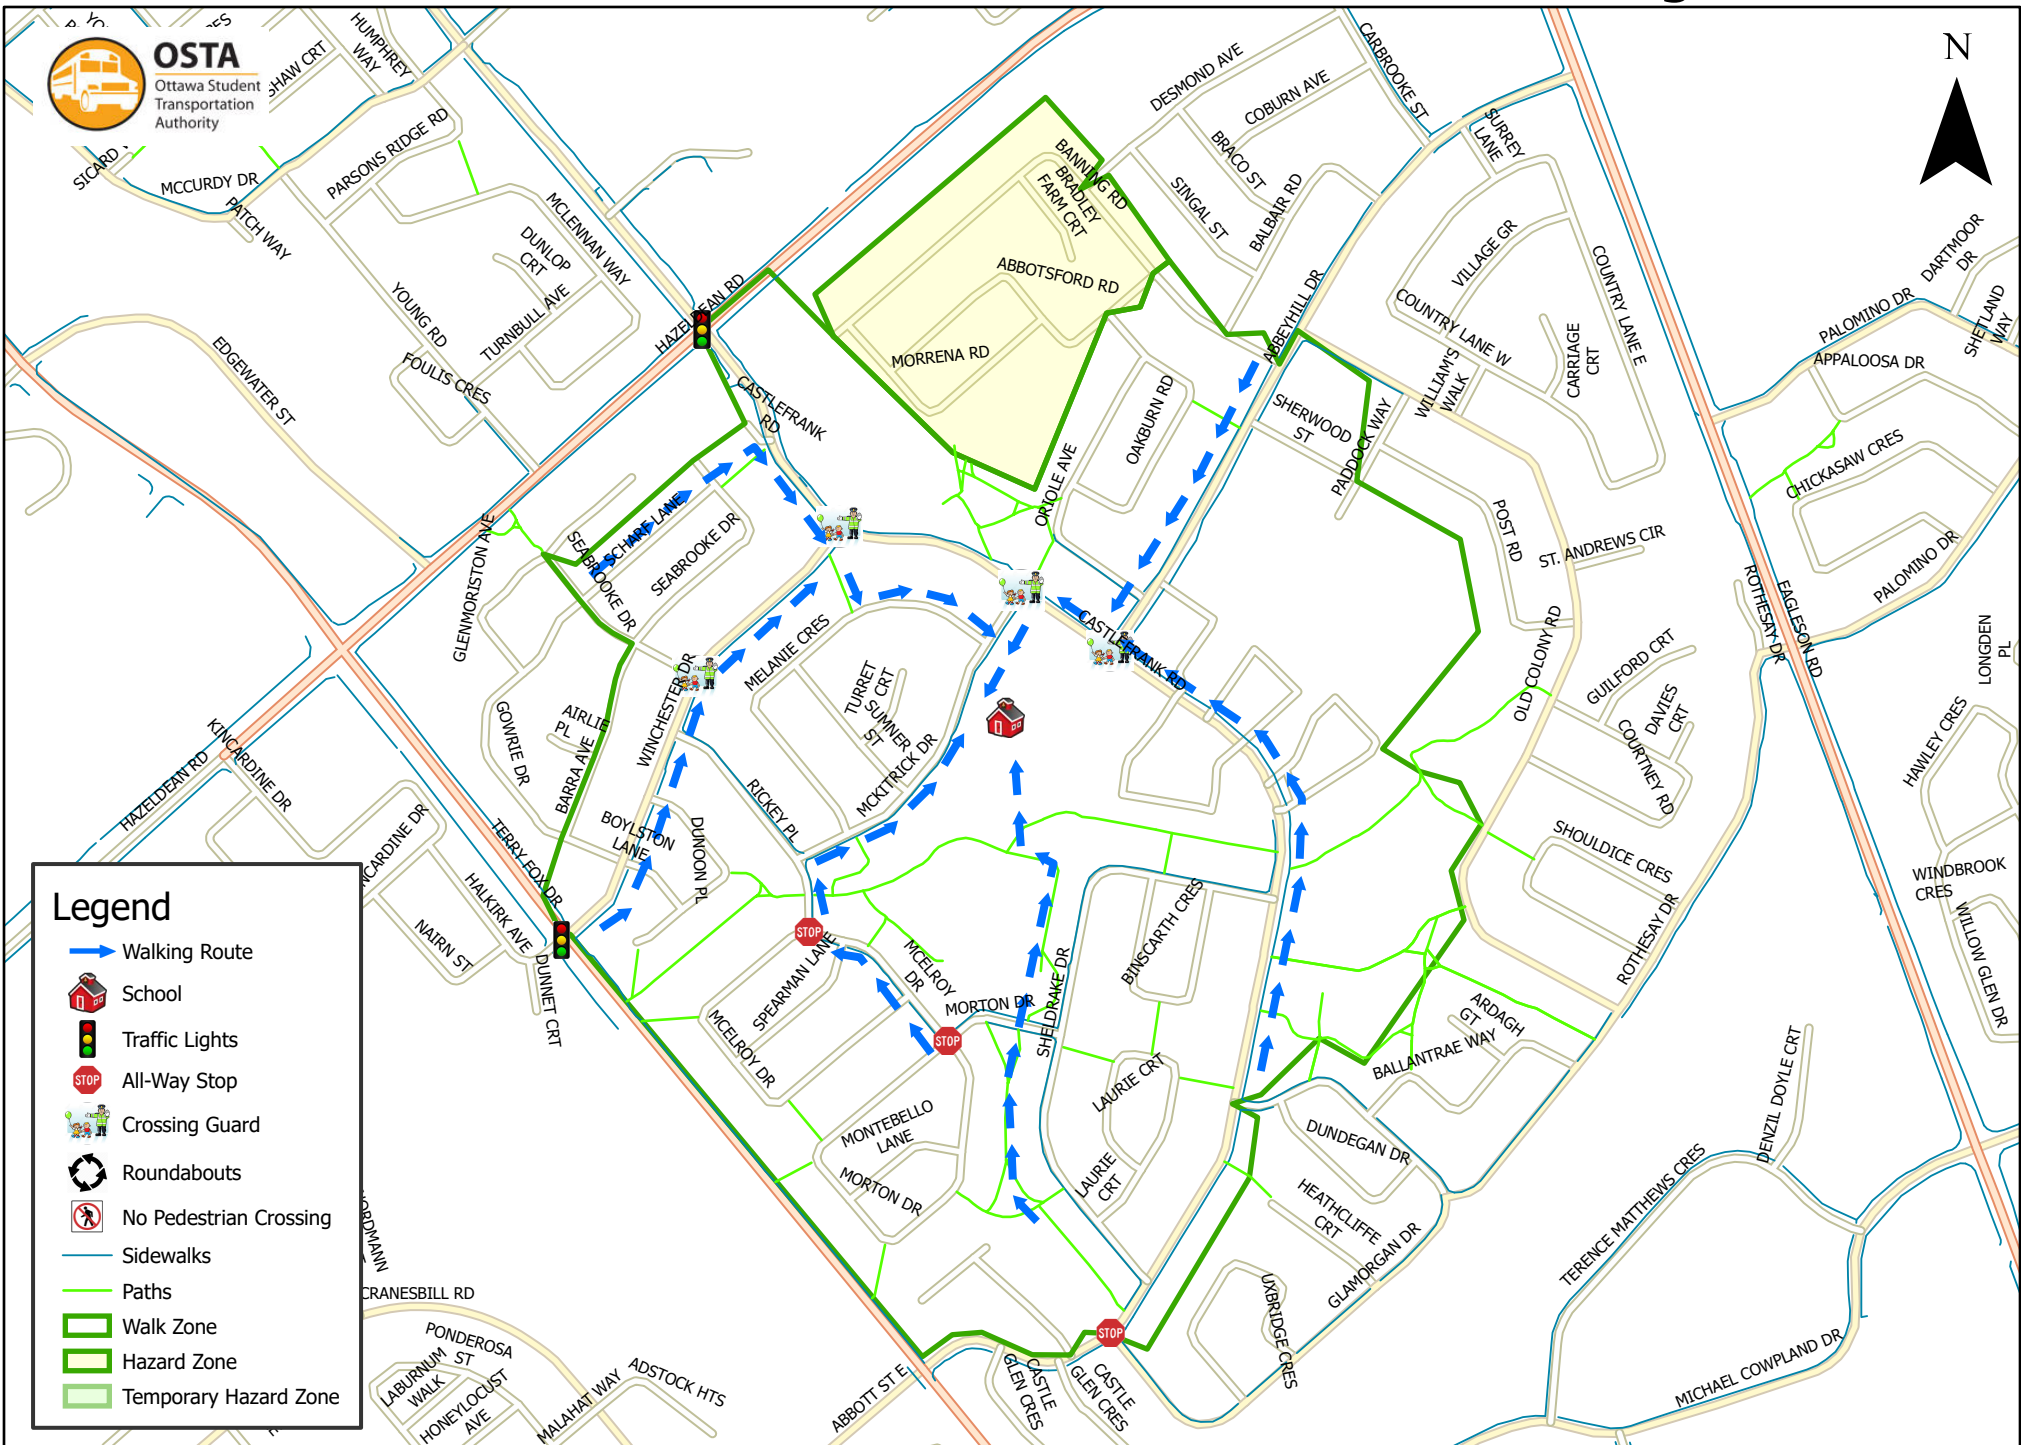

# St. Martin de Porres School 800 m Walk Zone Kindergarten

## Legend

- Walking Route
- School
- Traffic Lights
- All-Way Stop
- Crossing Guard
- Roundabouts
- No Pedestrian Crossing
- Sidewalks
- Paths
- Walk Zone
- Hazard Zone
- Temporary Hazard Zone

This map is intended for information purposes only. Ottawa Student Transportation Authority assumes no responsibility for people using these routes.