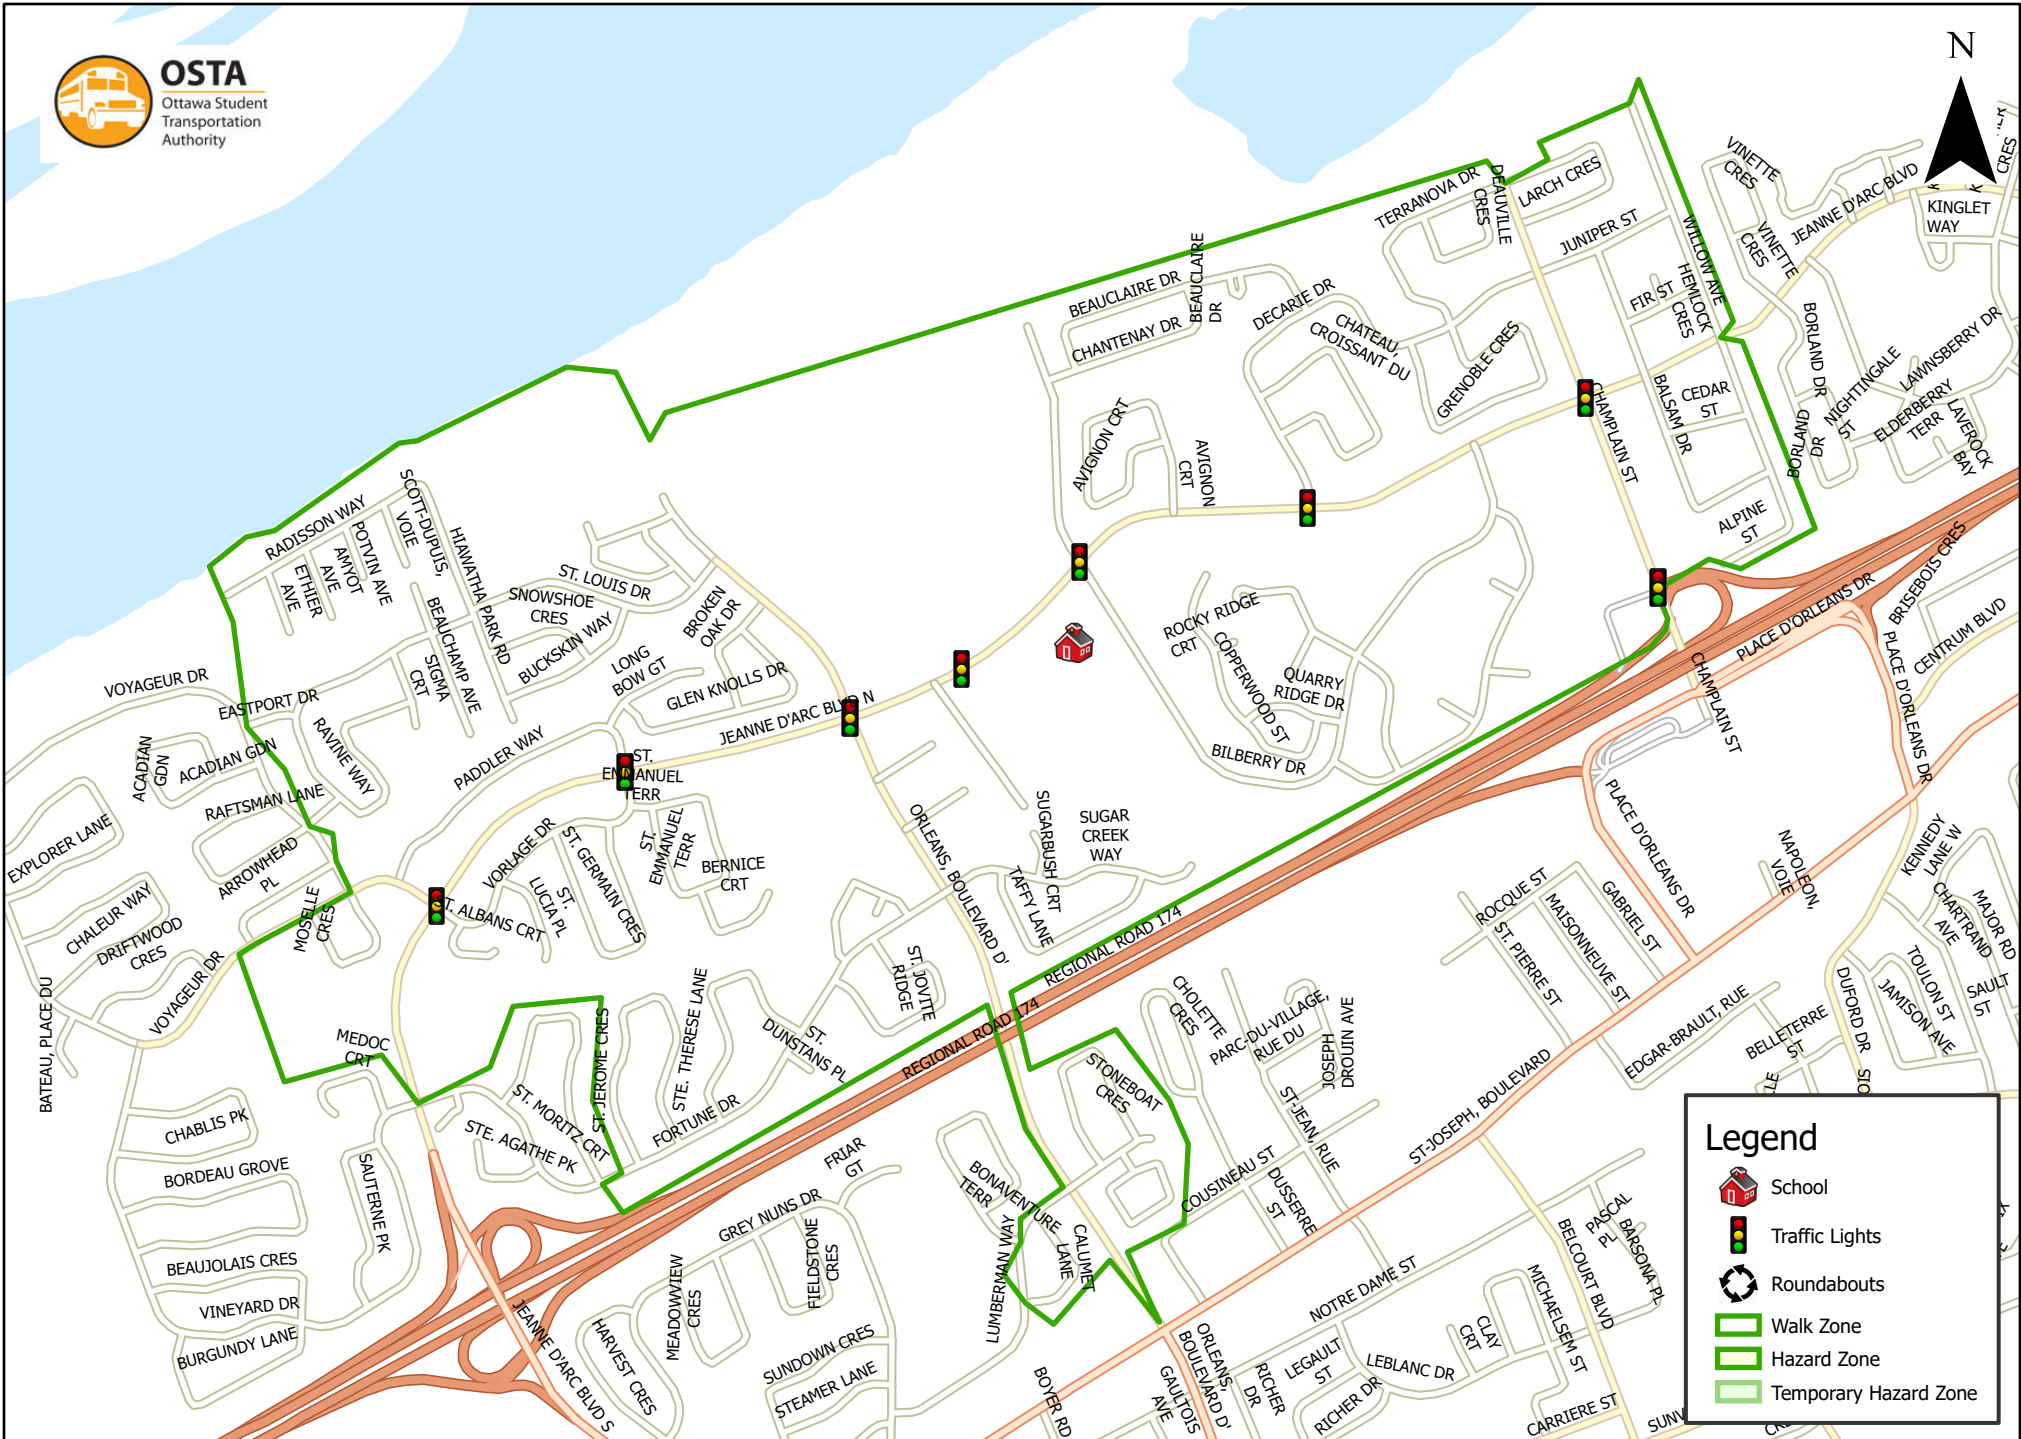

# St. Matthew Intermediate School 1.6 km Walk Zone Grades 7-8

This map is intended for information purposes only. Ottawa Student Transportation Authority assumes no responsibility for people using these routes.