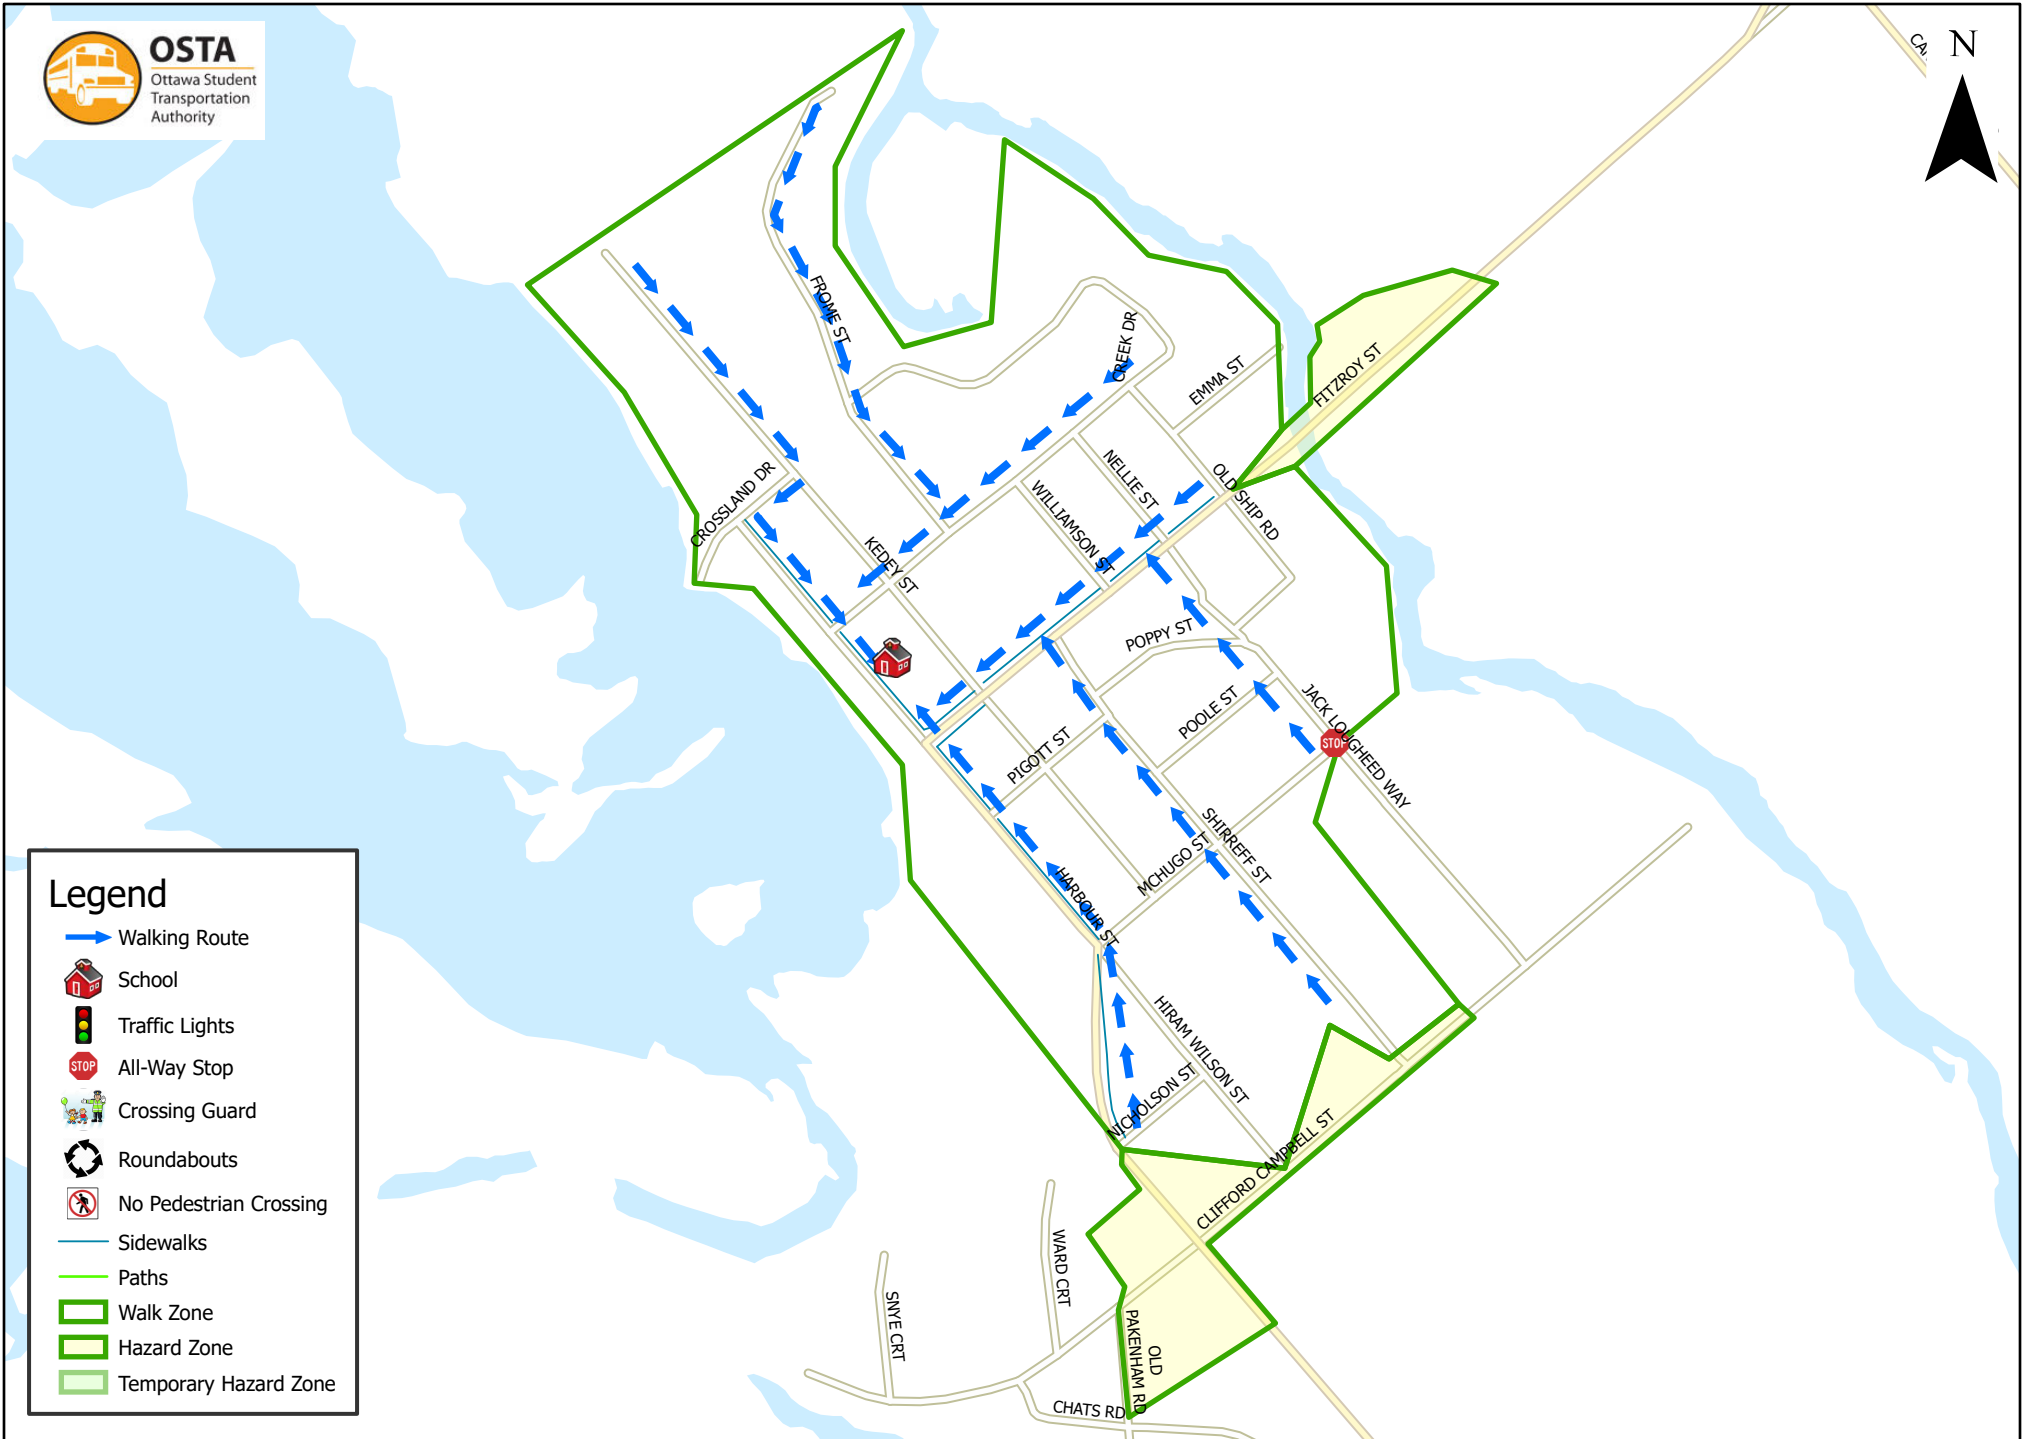

# St. Michael (Fitzroy) School 800 m Walk Zone Kindergarten

**Legend**

- Walking Route
- School
- Traffic Lights
- All-Way Stop
- Crossing Guard
- Roundabouts
- No Pedestrian Crossing
- Sidewalks
- Paths
- Walk Zone
- Hazard Zone
- Temporary Hazard Zone

This map is intended for information purposes only. Ottawa Student Transportation Authority assumes no responsibility for people using these routes.