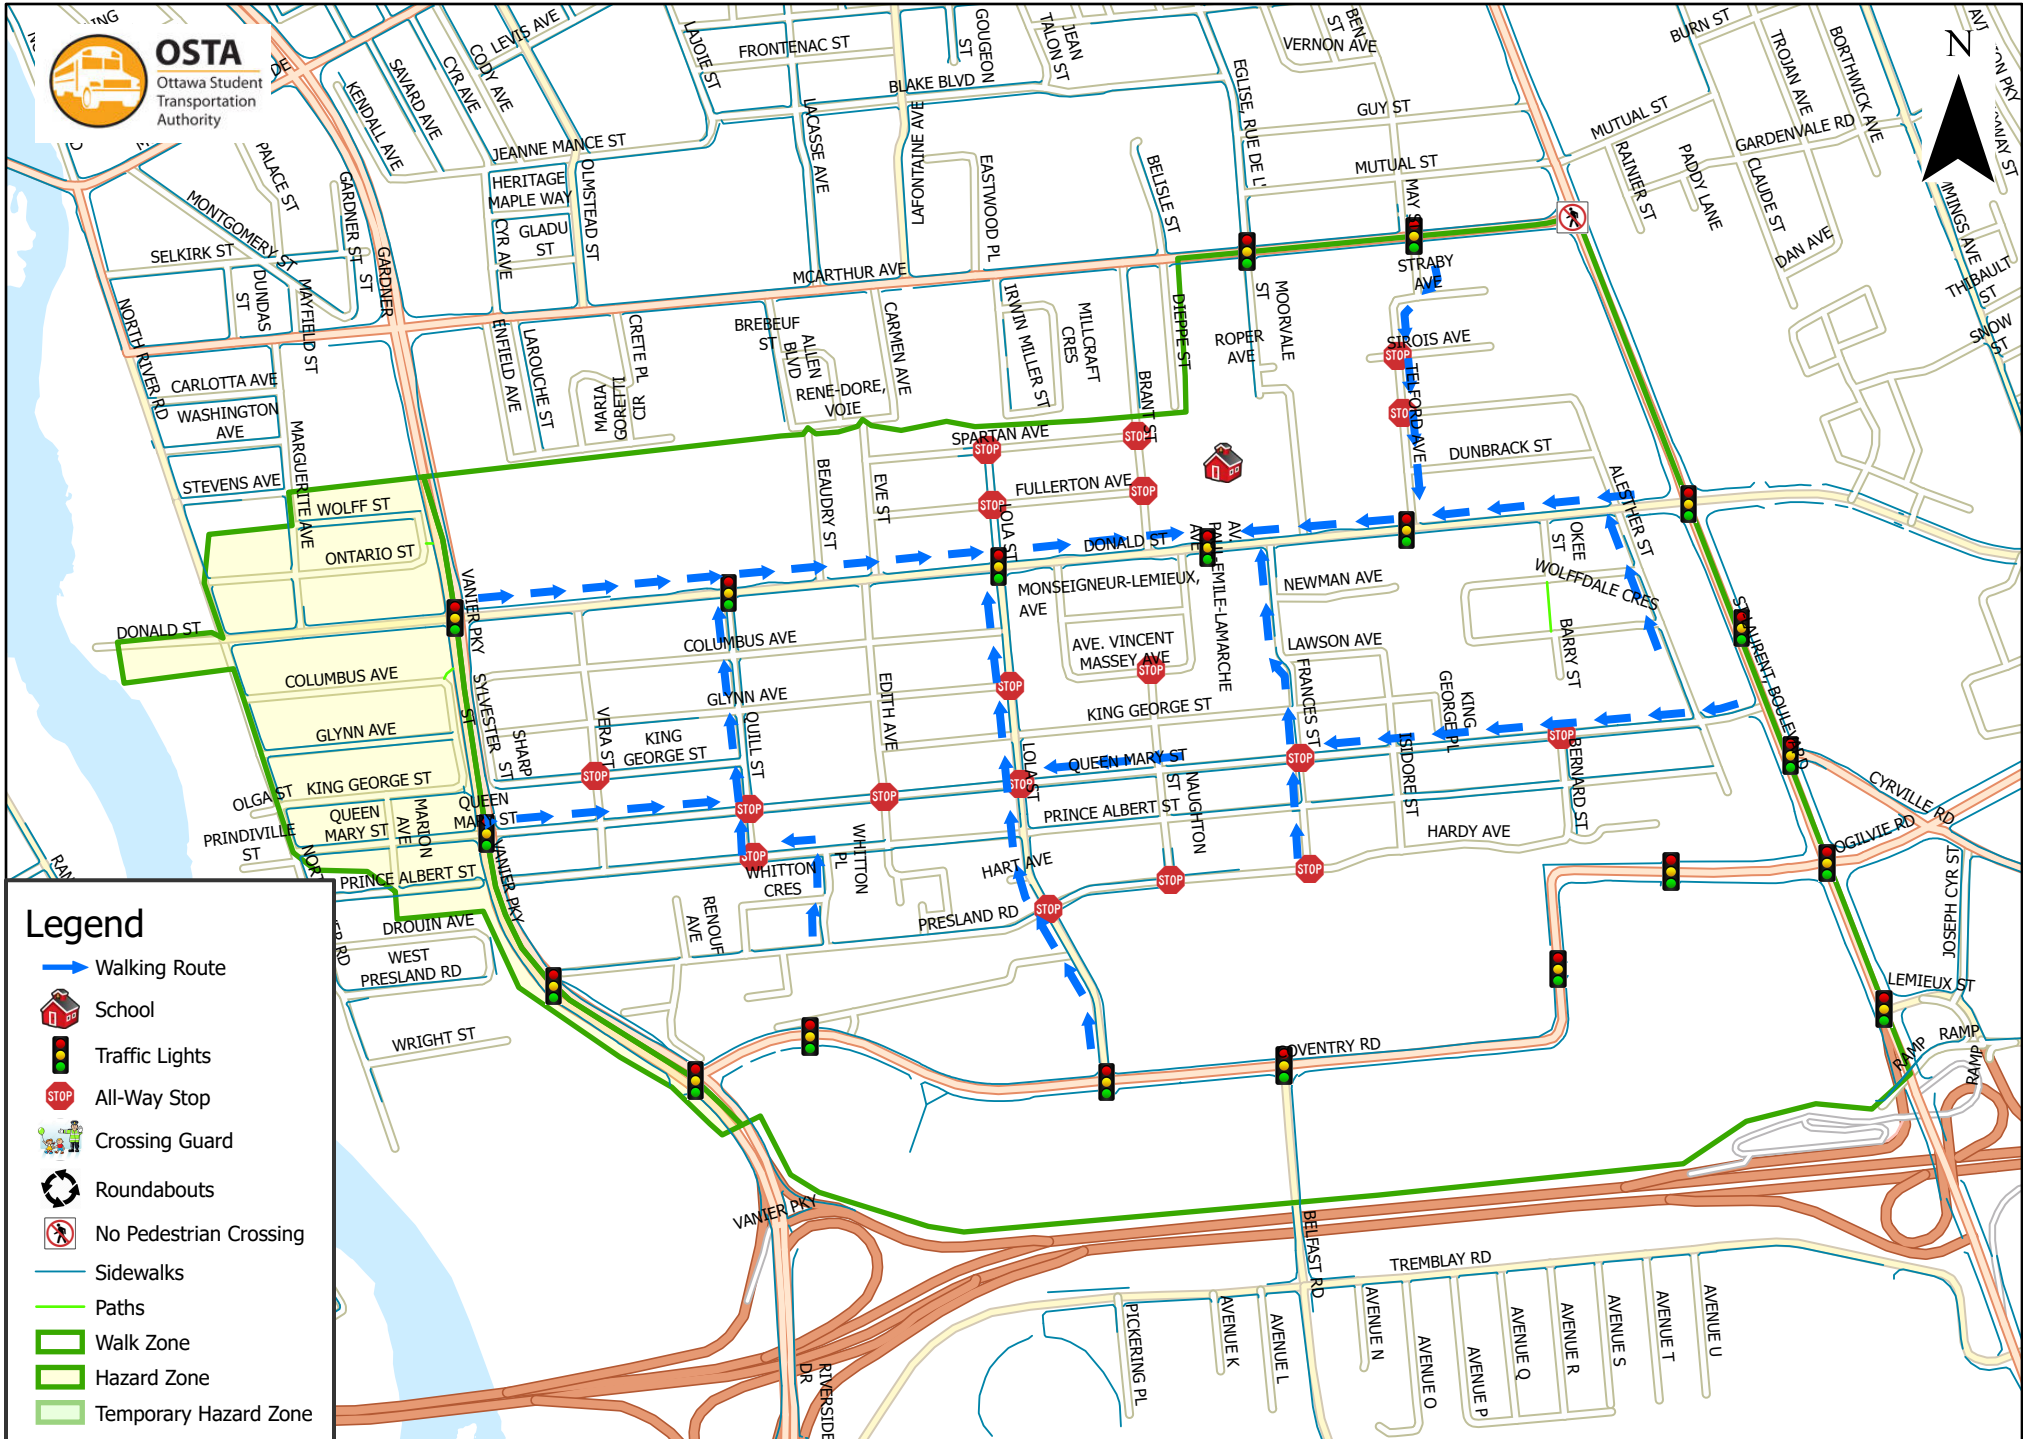

# St. Michael School 1.6 km Walk Zone Grades 1-3

This map is intended for information purposes only. Ottawa Student Transportation Authority assumes no responsibility for people using these routes.