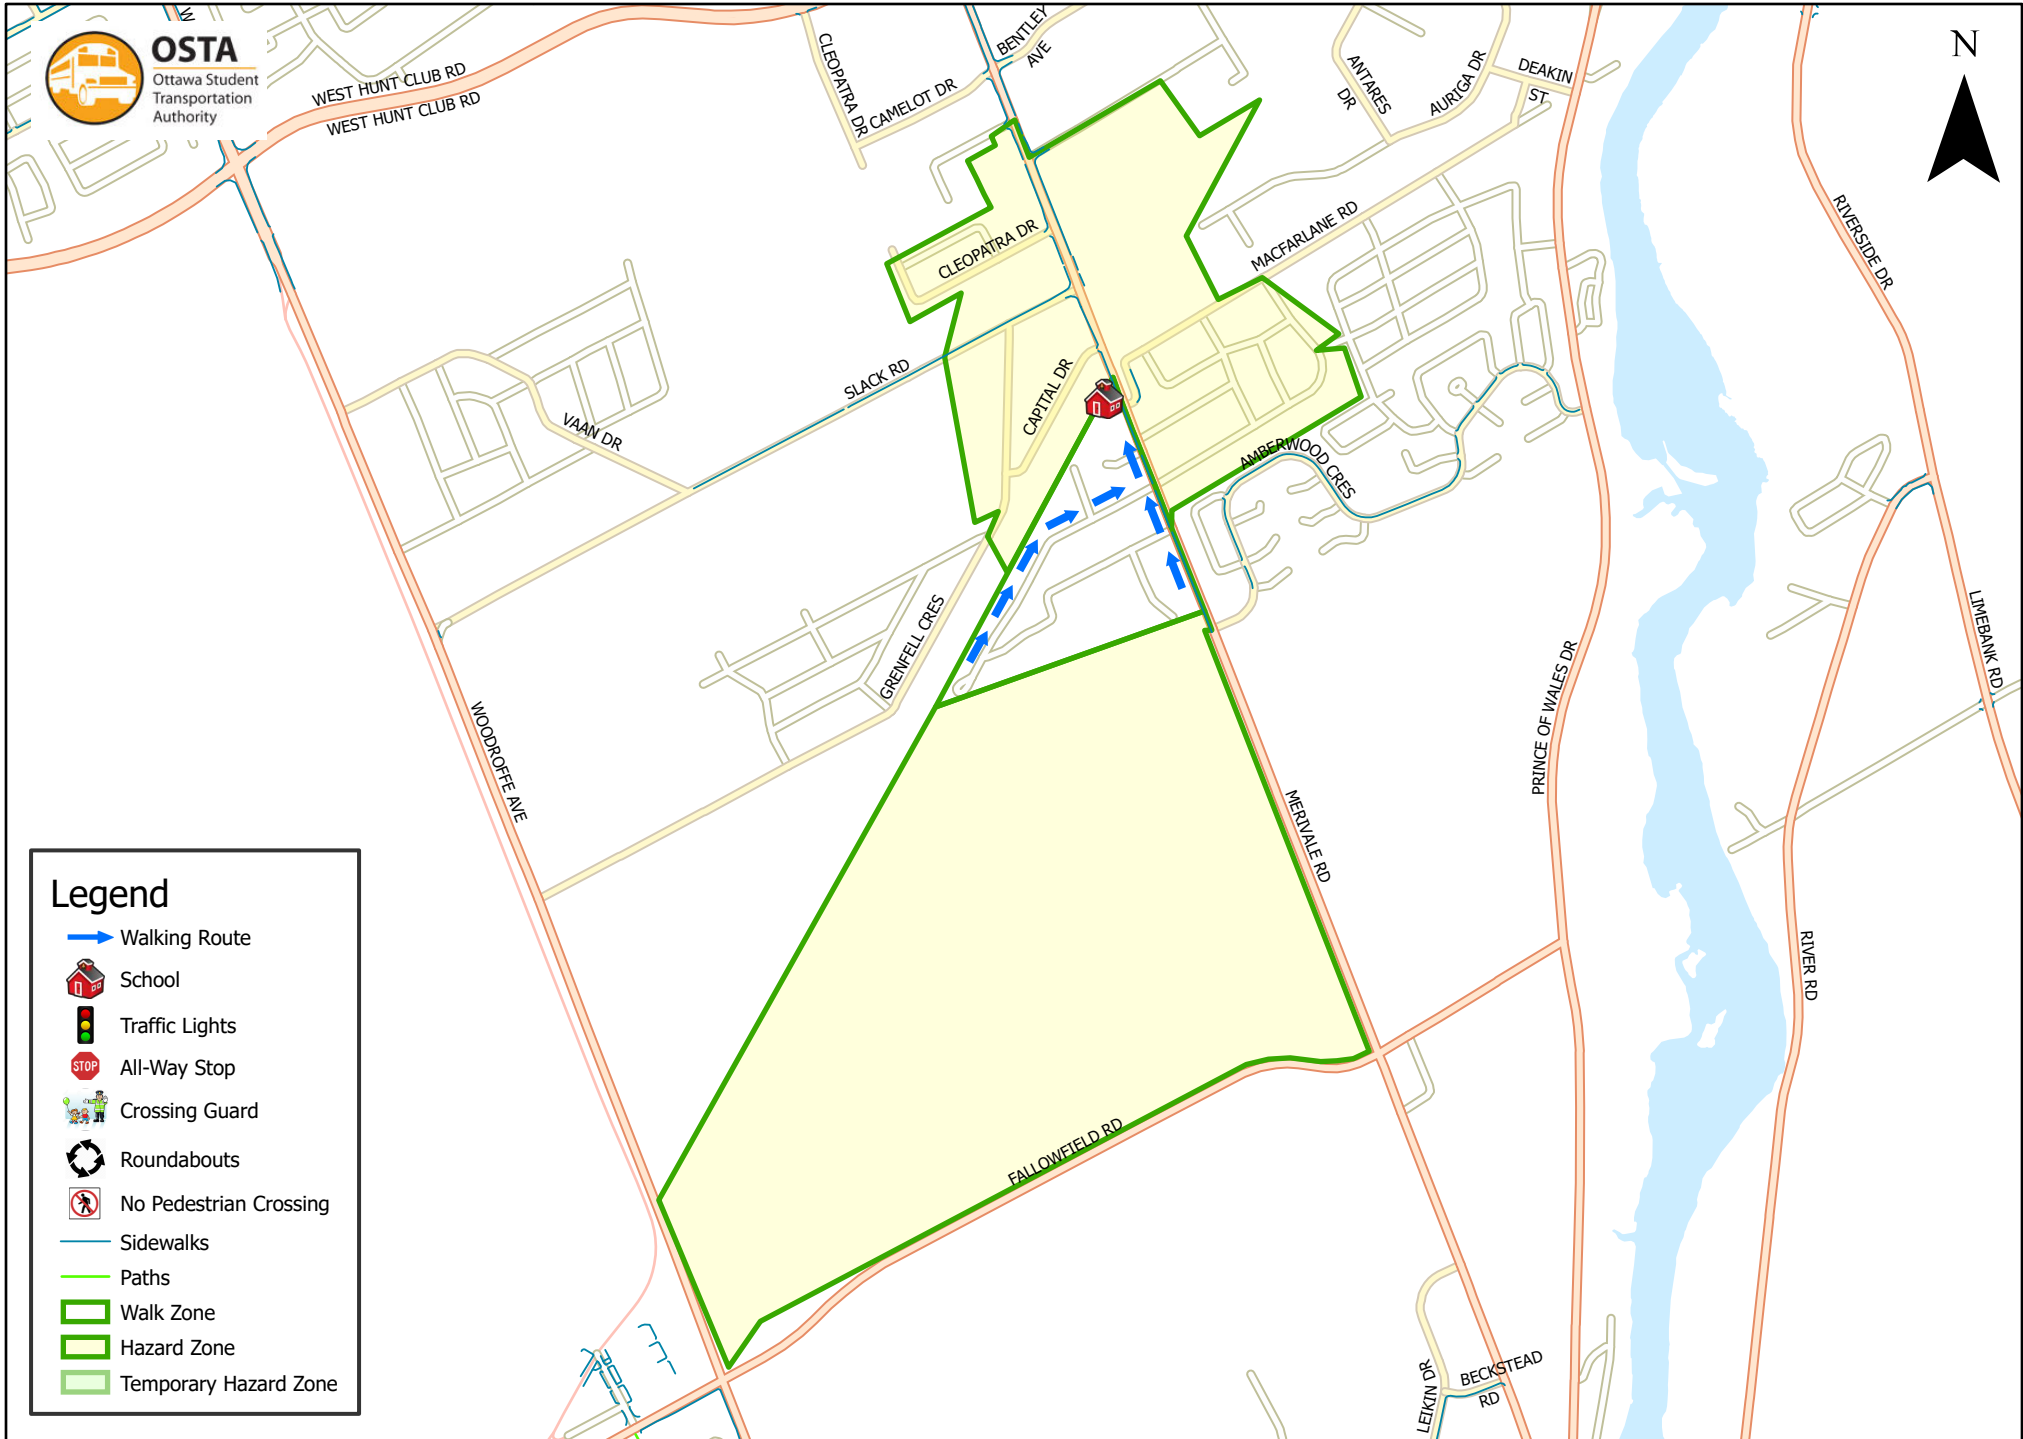

St. Monica School 800 m Walk Zone Kindergarten

This map is intended for information purposes only. Ottawa Student Transportation Authority assumes no responsibility for people using these routes.