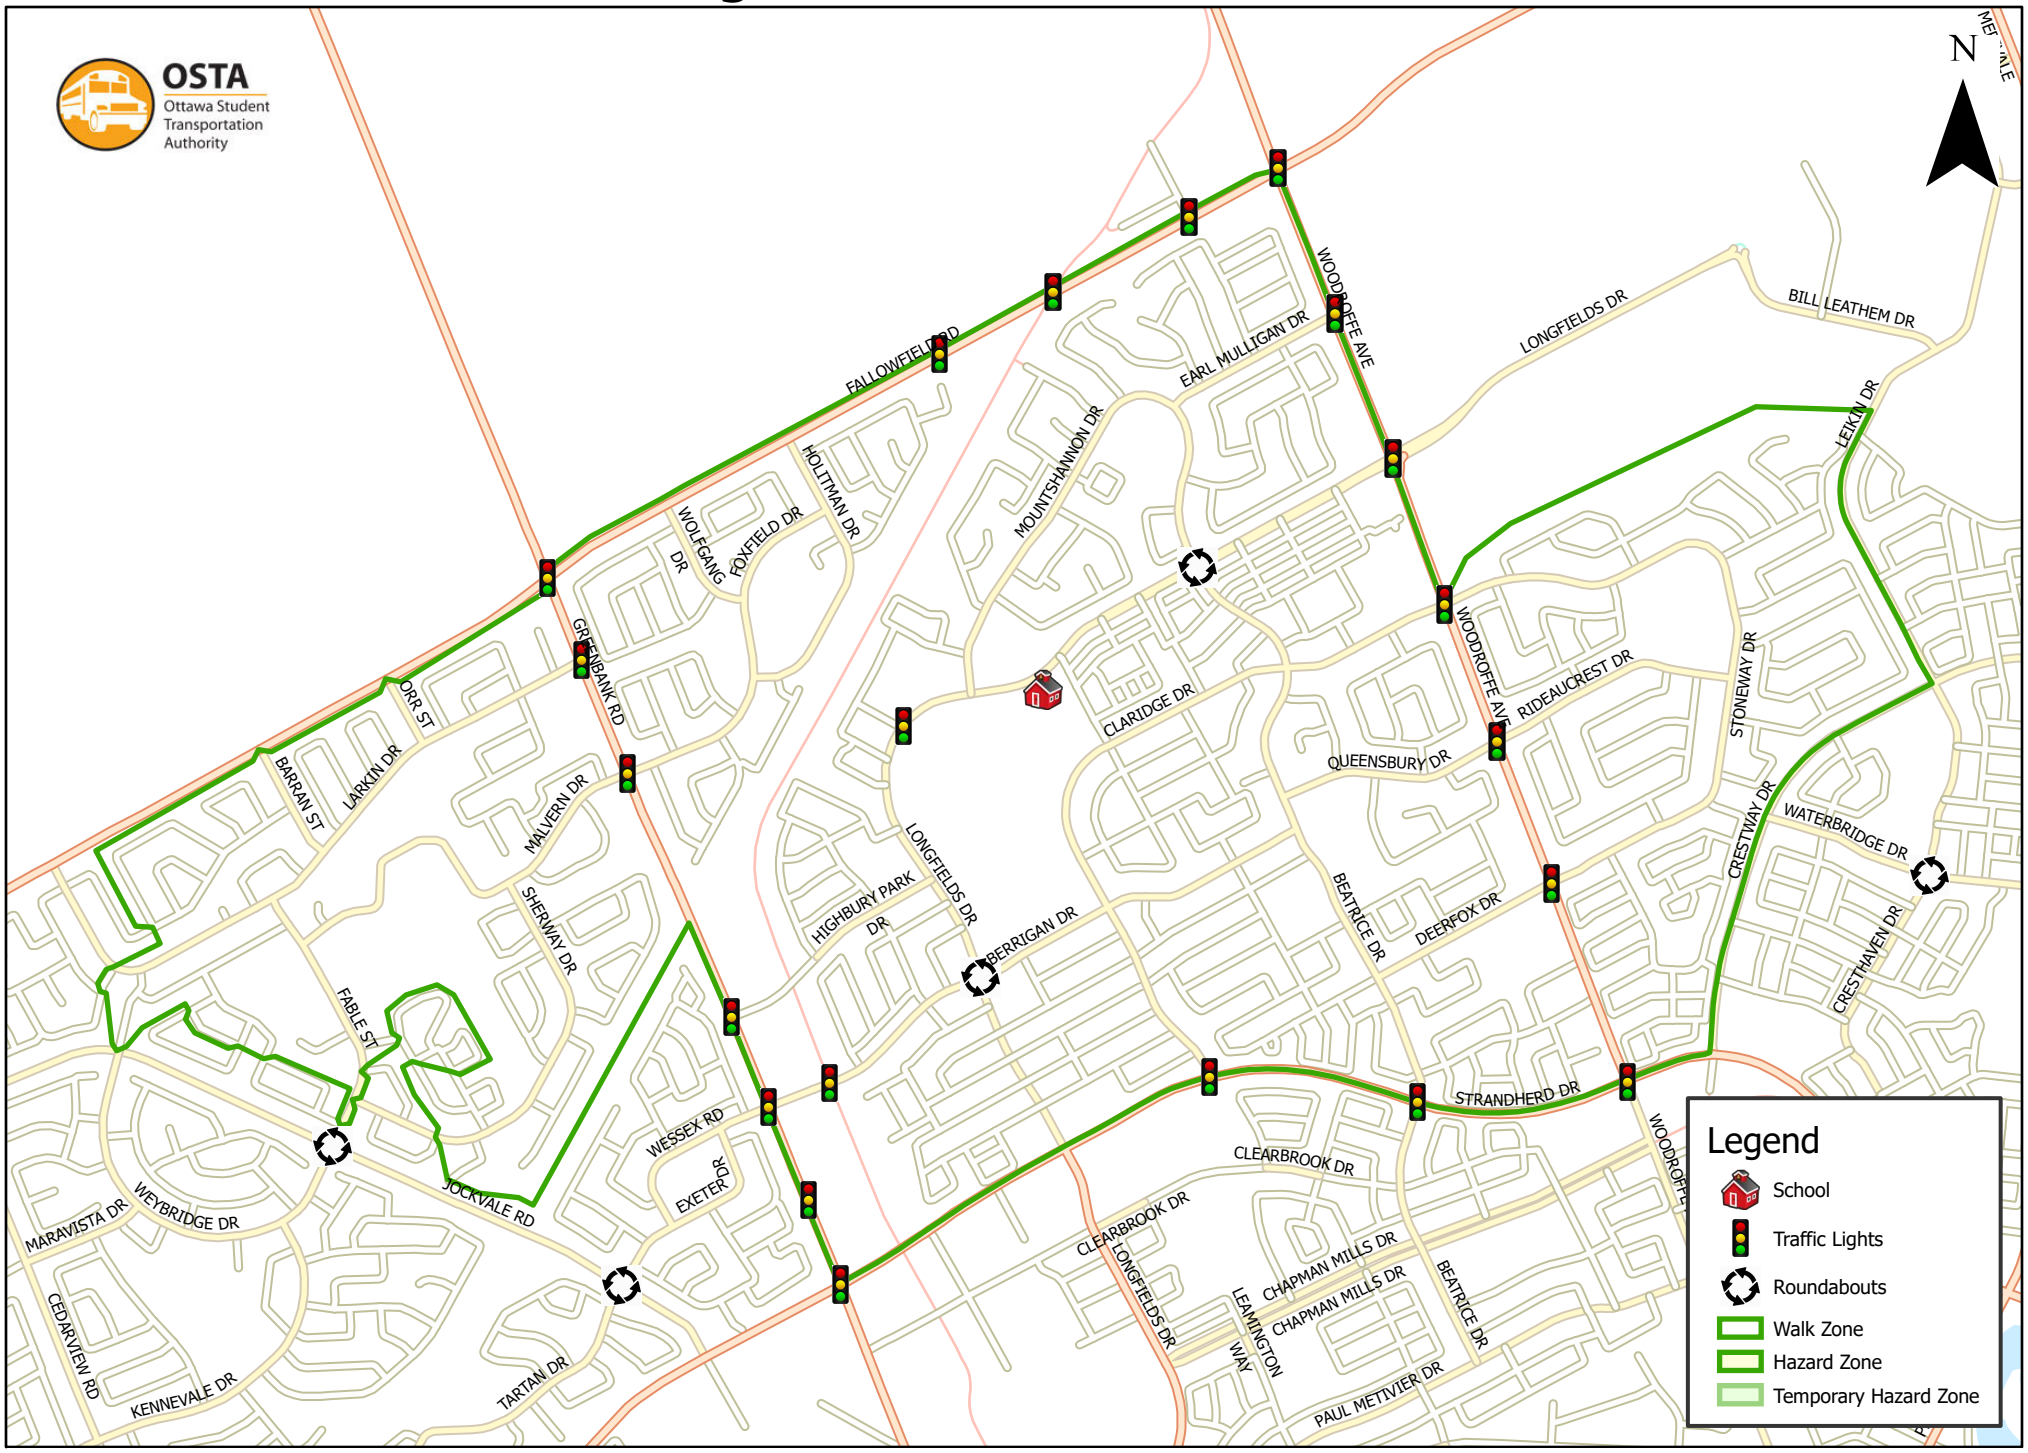

# St. Mother Teresa High School 3.2 km Walk Zone Grades 9-12

**Legend**

- School
- Traffic Lights
- Roundabouts
- Walk Zone
- Hazard Zone
- Temporary Hazard Zone

This map is intended for information purposes only. Ottawa Student Transportation Authority assumes no responsibility for people using these routes.