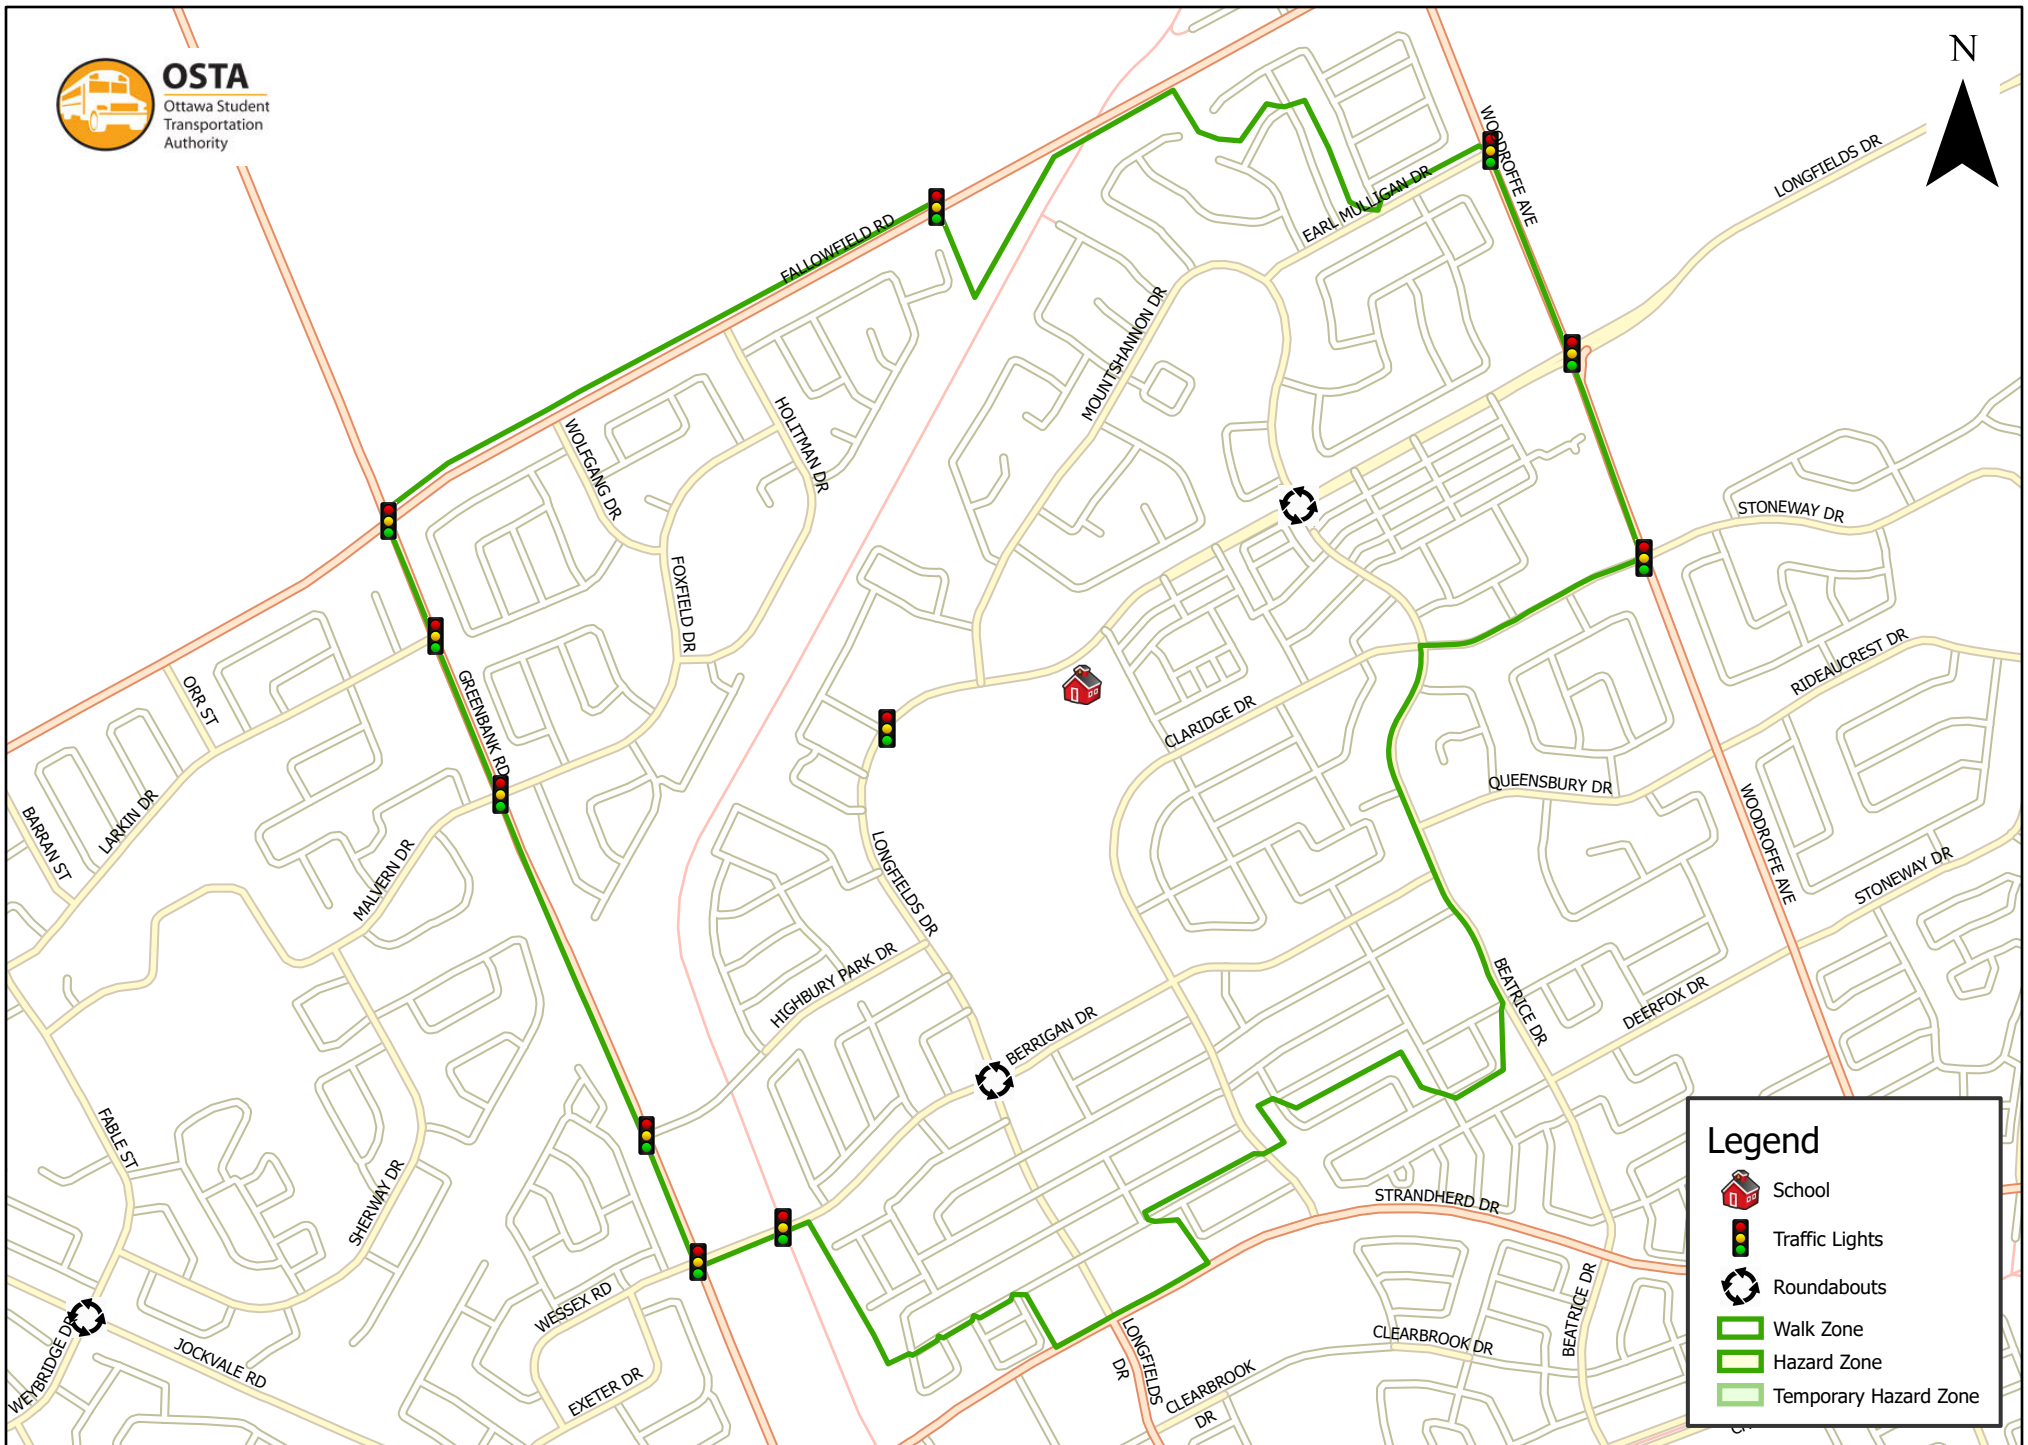

St. Mother Teresa Intermediate School 1.6 km Walk Zone Grades 7-8

This map is intended for information purposes only. Ottawa Student Transportation Authority assumes no responsibility for people using these routes.