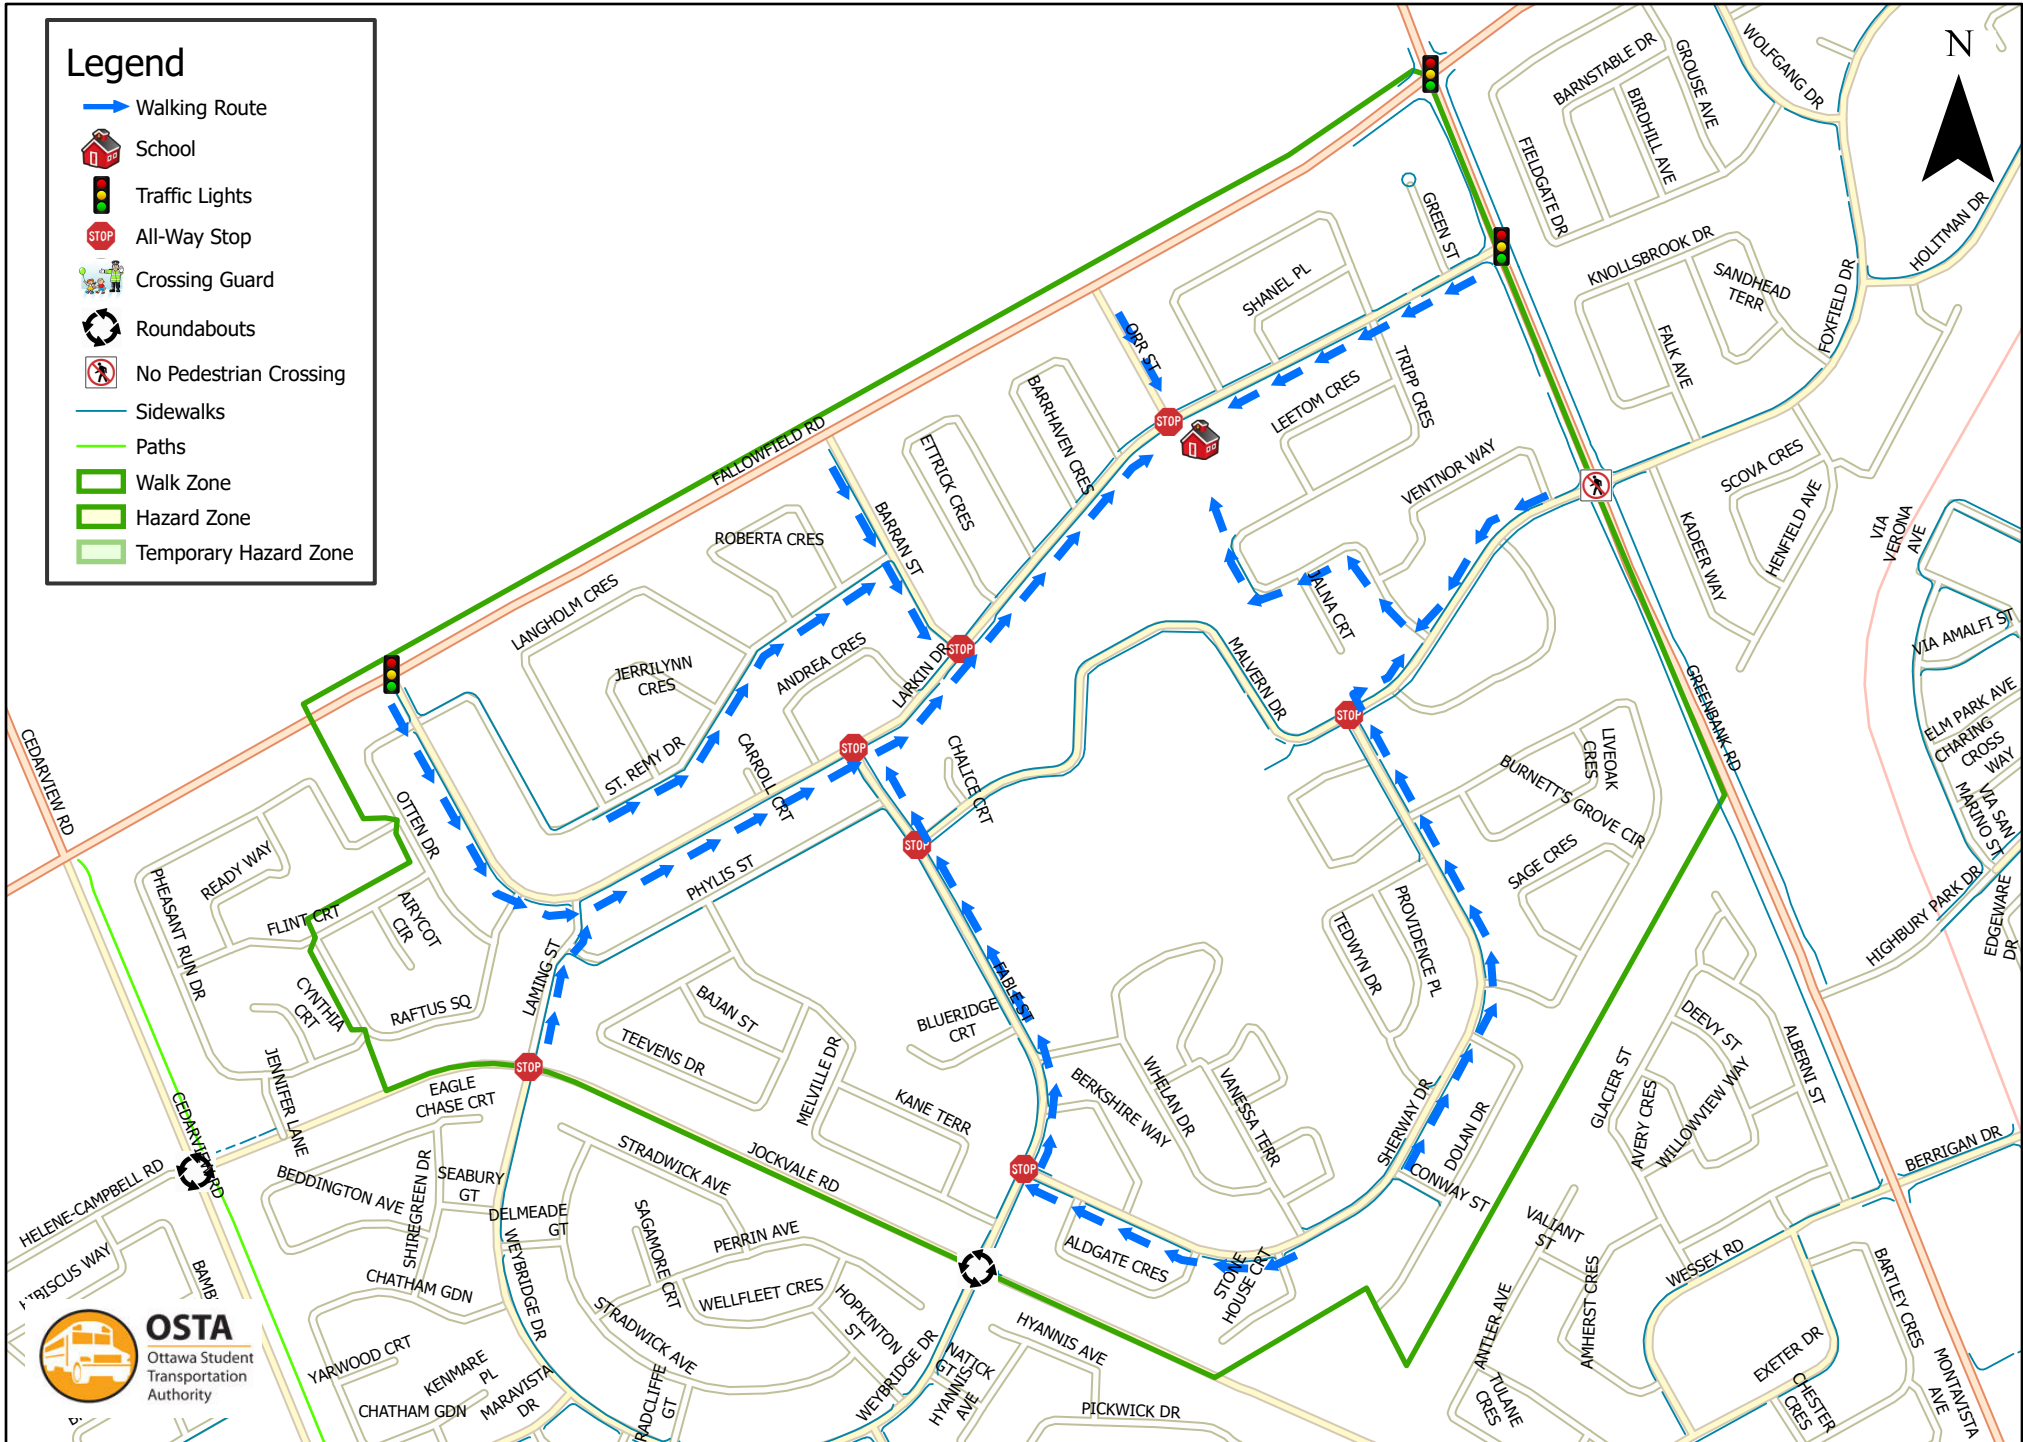

St. Patrick School 1.6 km Walk Zone Grades 1-6

This map is intended for information purposes only. Ottawa Student Transportation Authority assumes no responsibility for people using these routes.