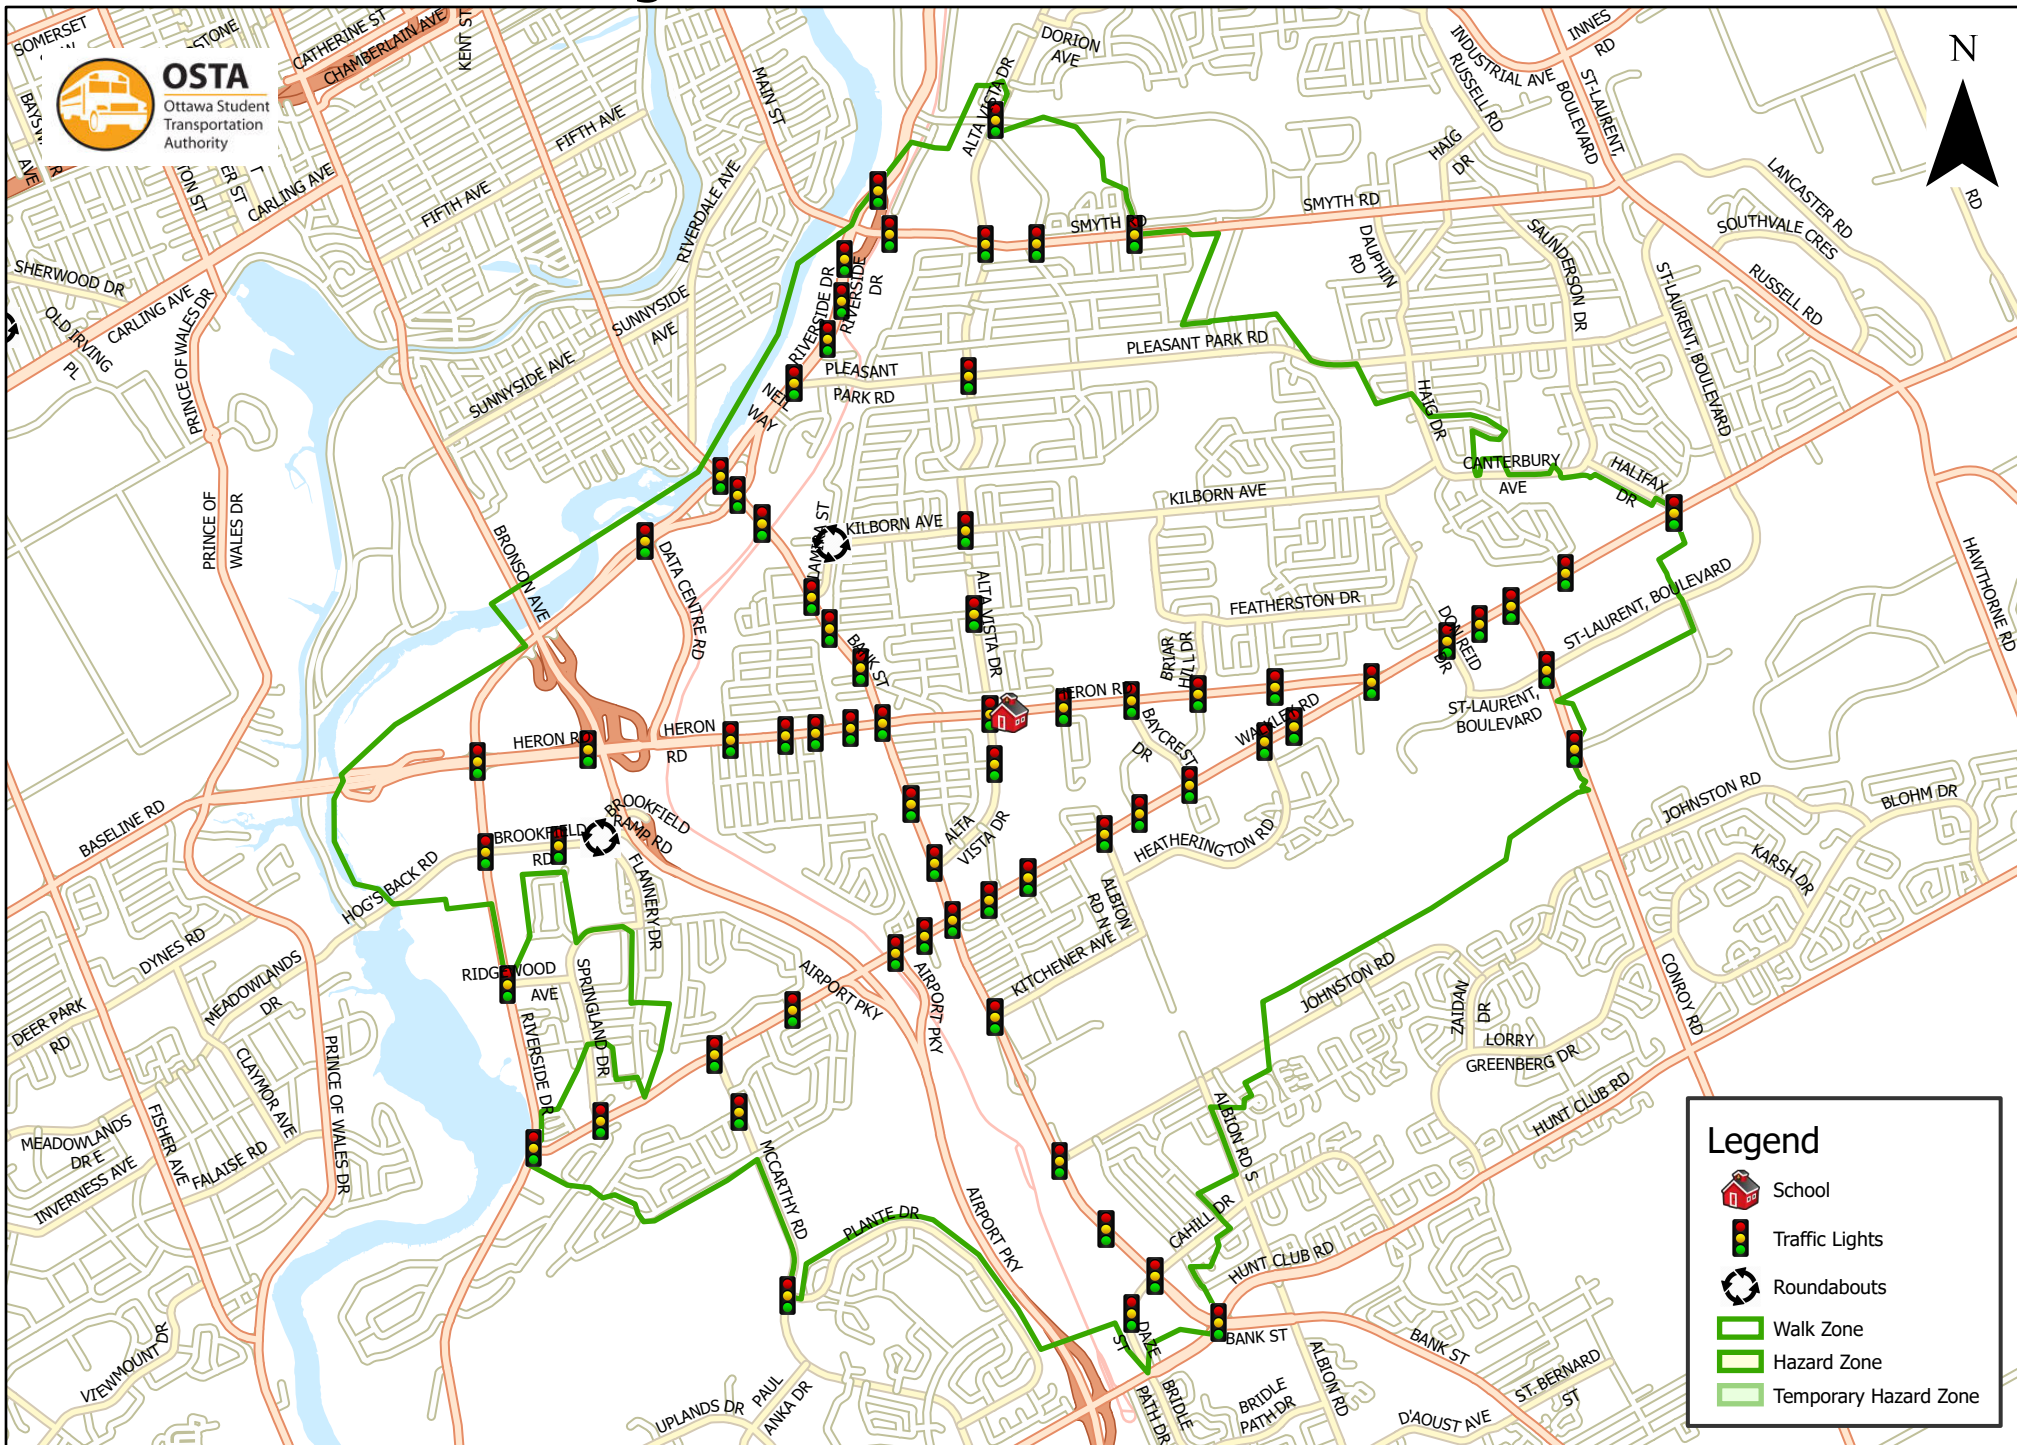

St. Patrick's High School 3.2 km Walk Zone Grades 9-12

This map is intended for information purposes only. Ottawa Student Transportation Authority assumes no responsibility for people using these routes.