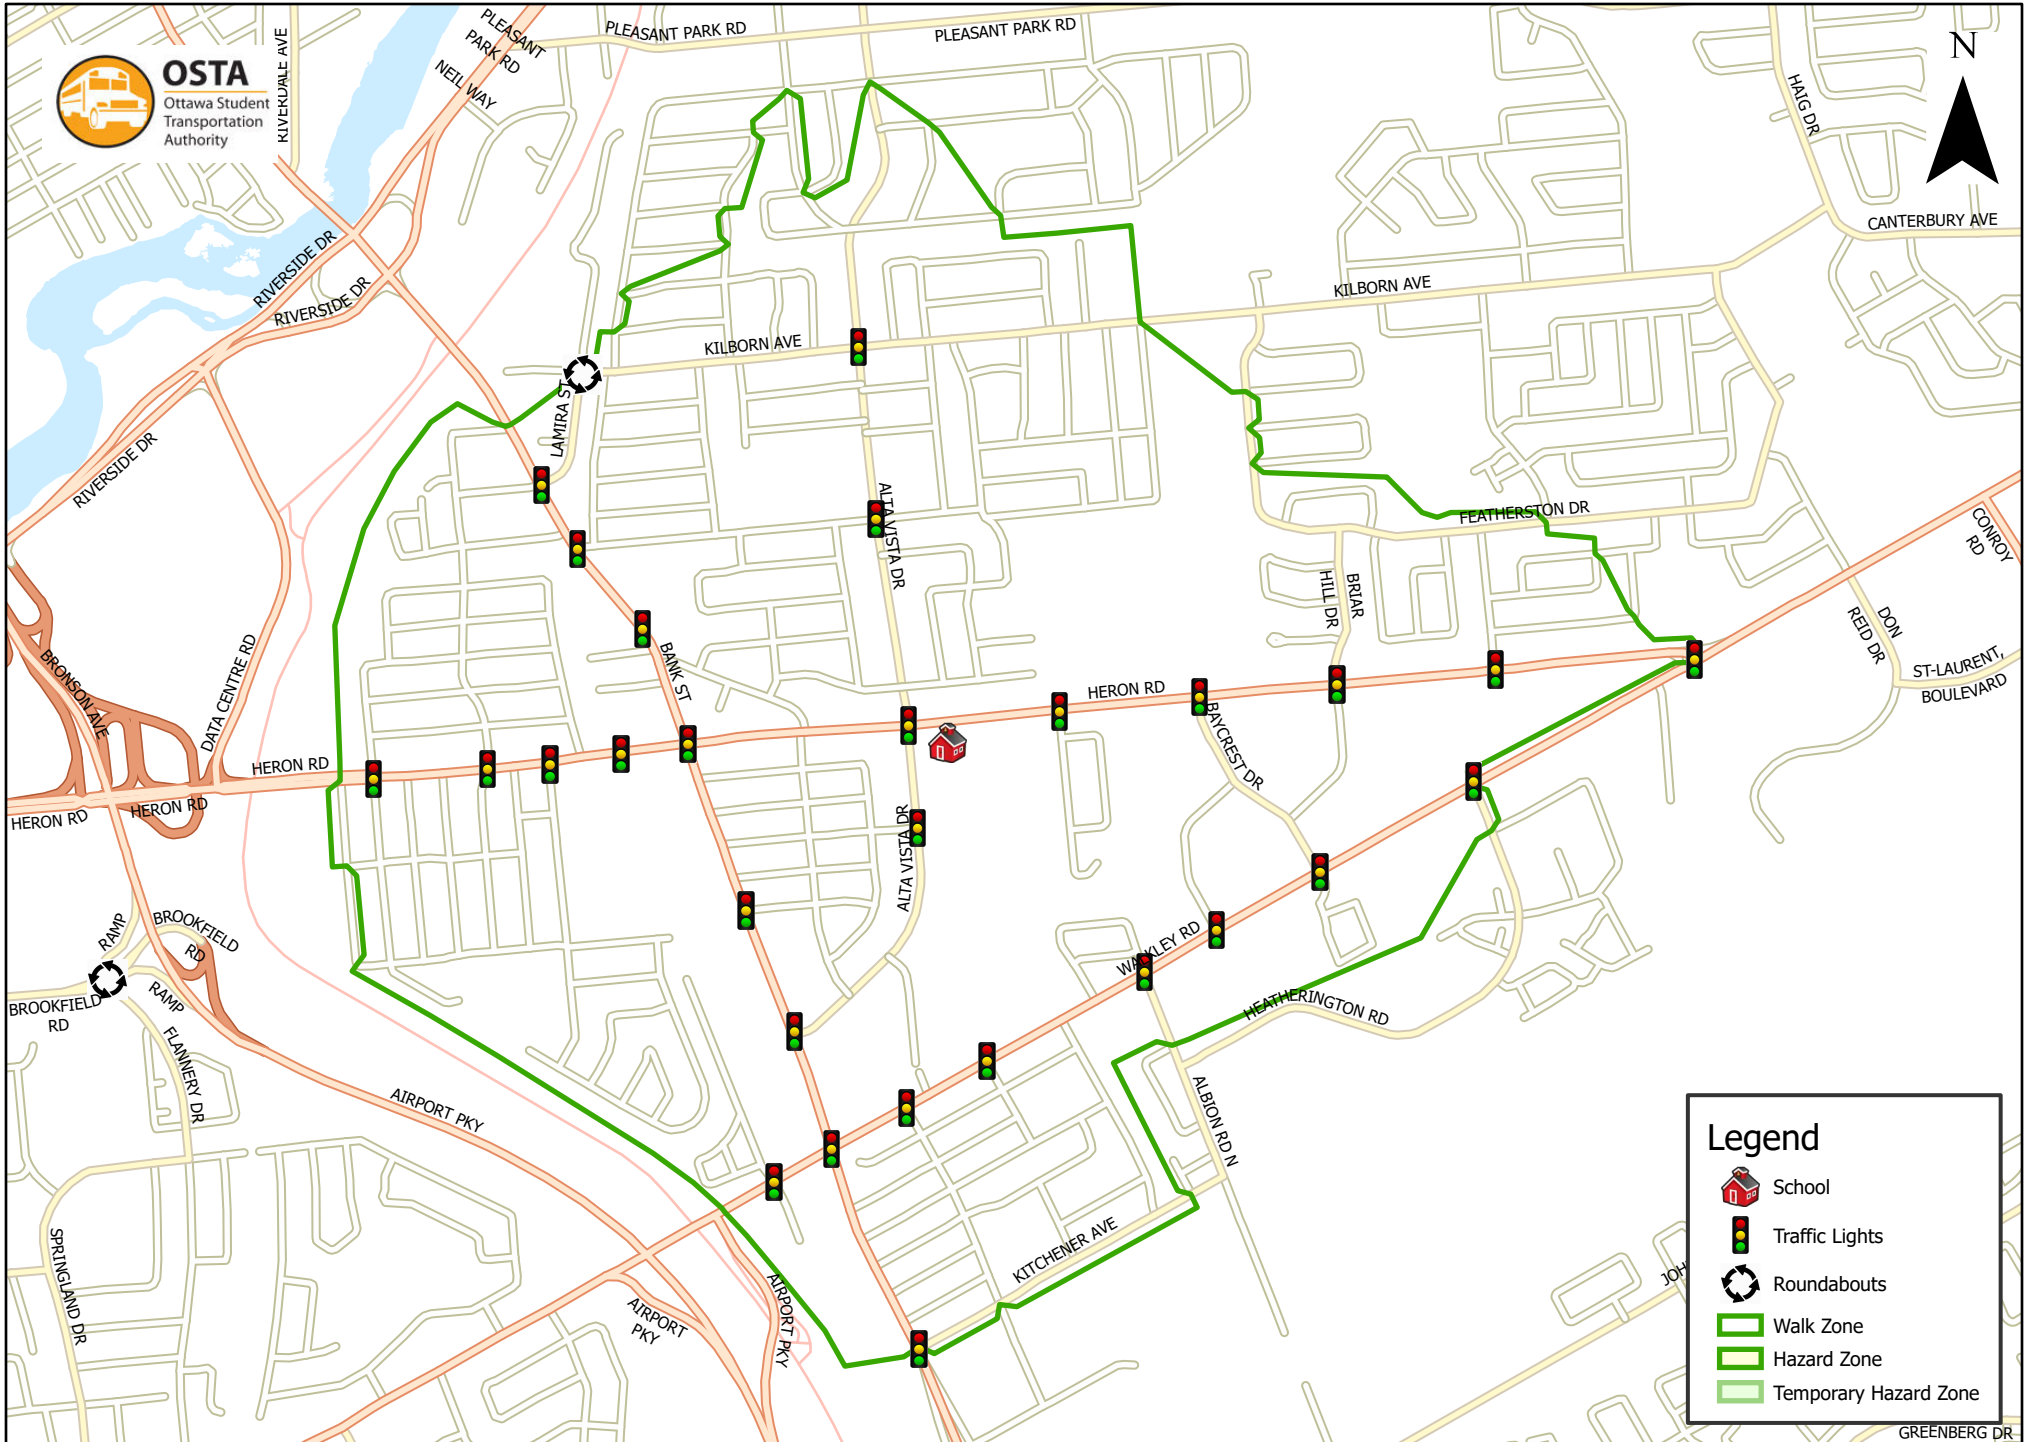

St. Patrick's Intermediate School 1.6 km Walk Zone Grades 1-6

This map is intended for information purposes only. Ottawa Student Transportation Authority assumes no responsibility for people using these routes.