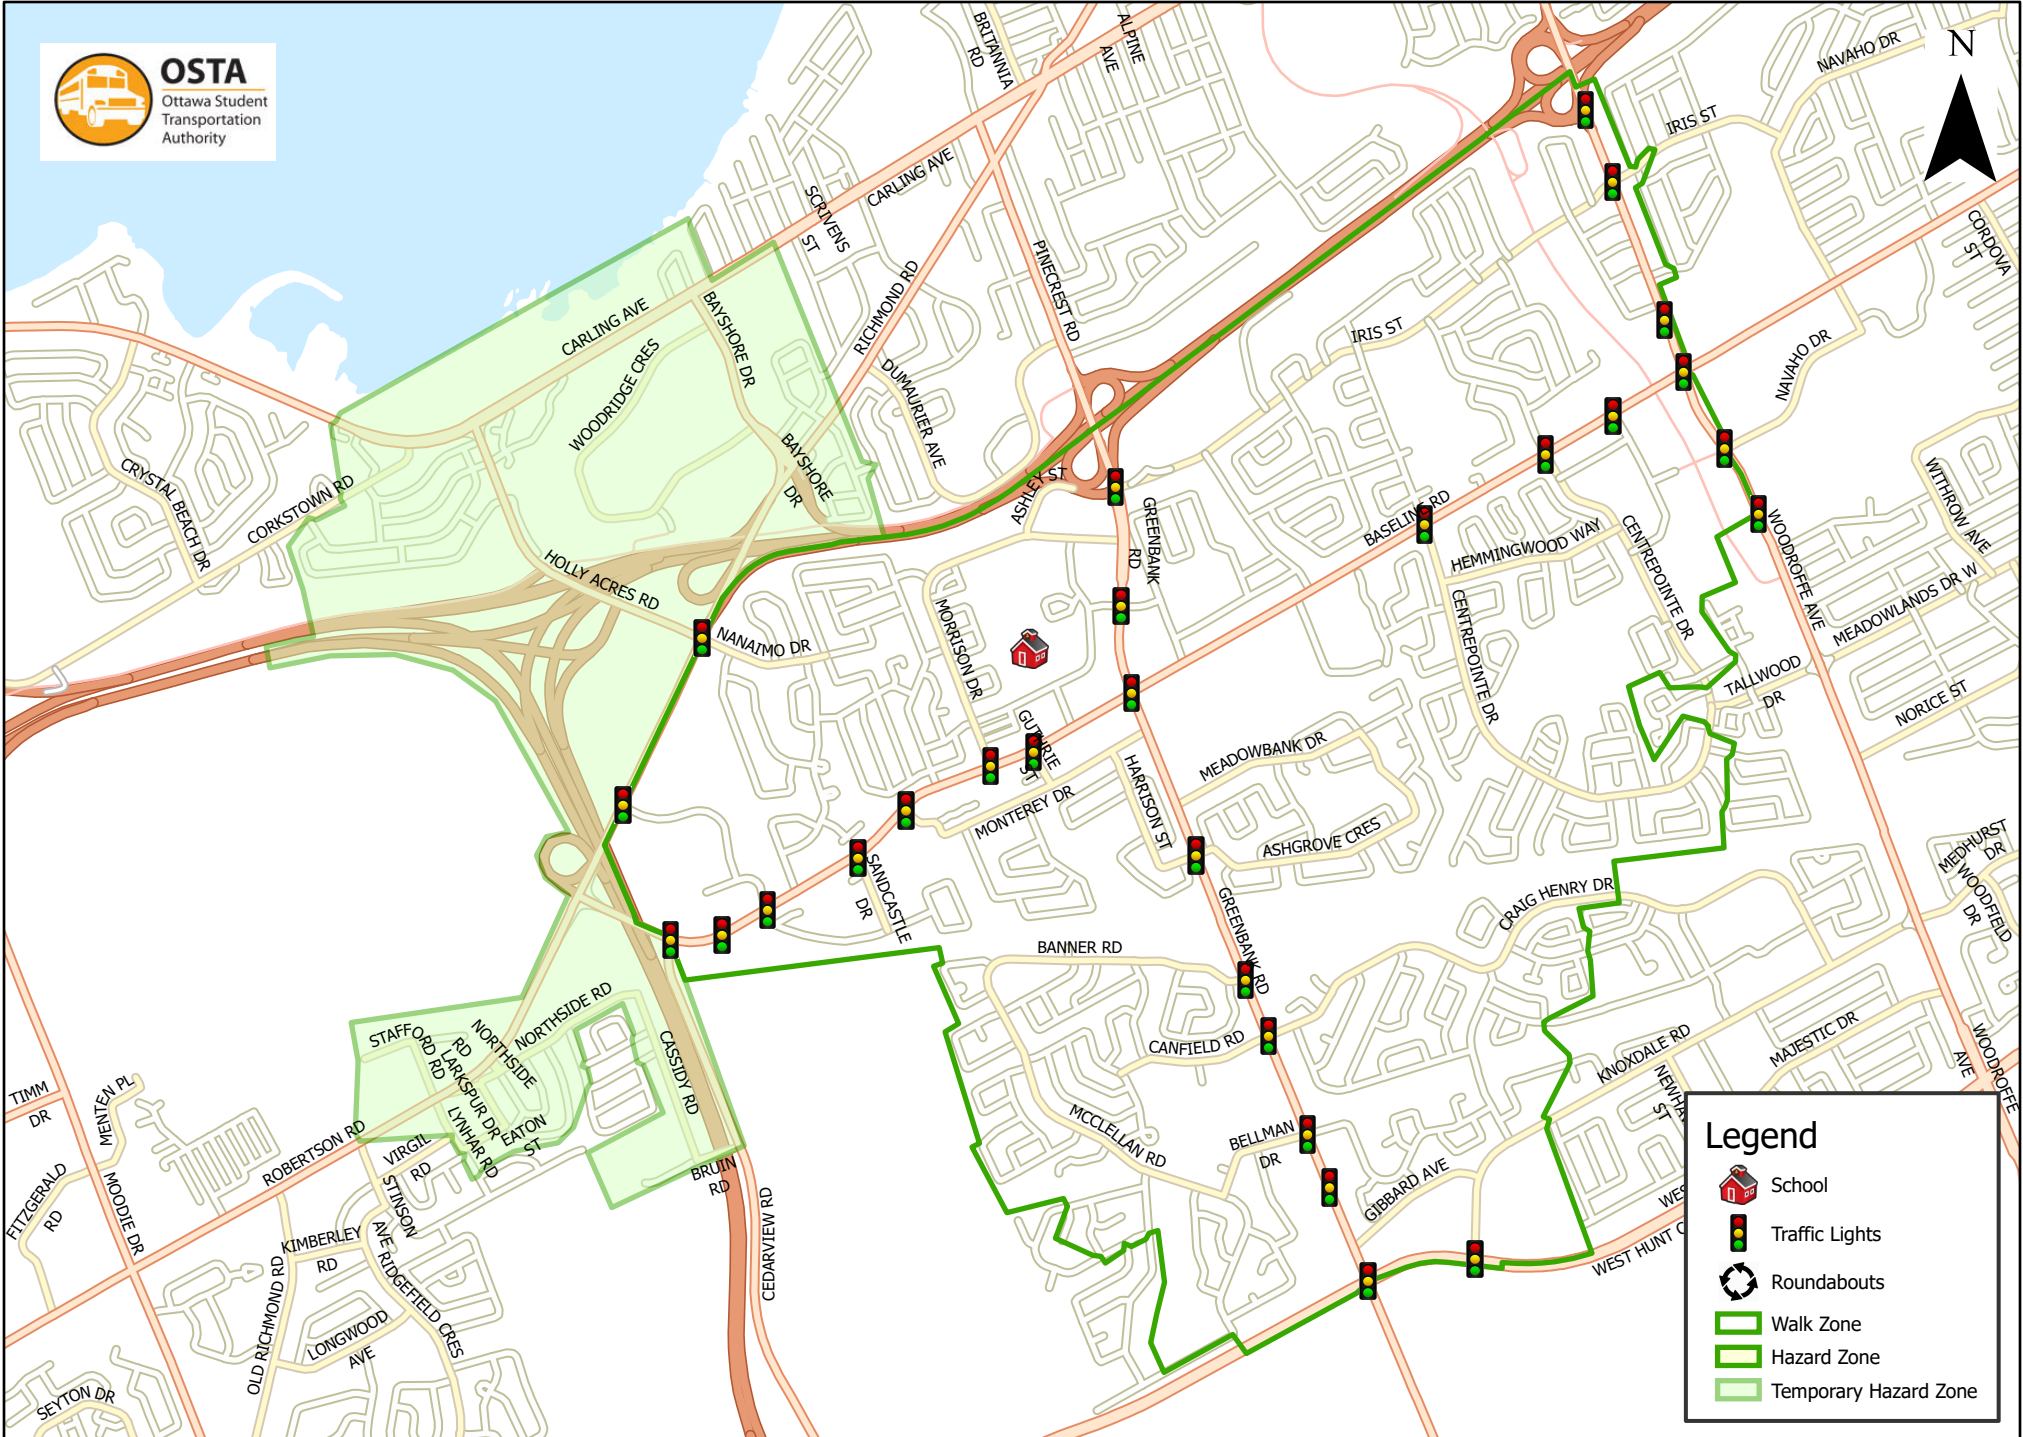

St. Paul High School 3.2 km Walk Zone Grades 9-12

This map is intended for information purposes only. Ottawa Student Transportation Authority assumes no responsibility for people using these routes.