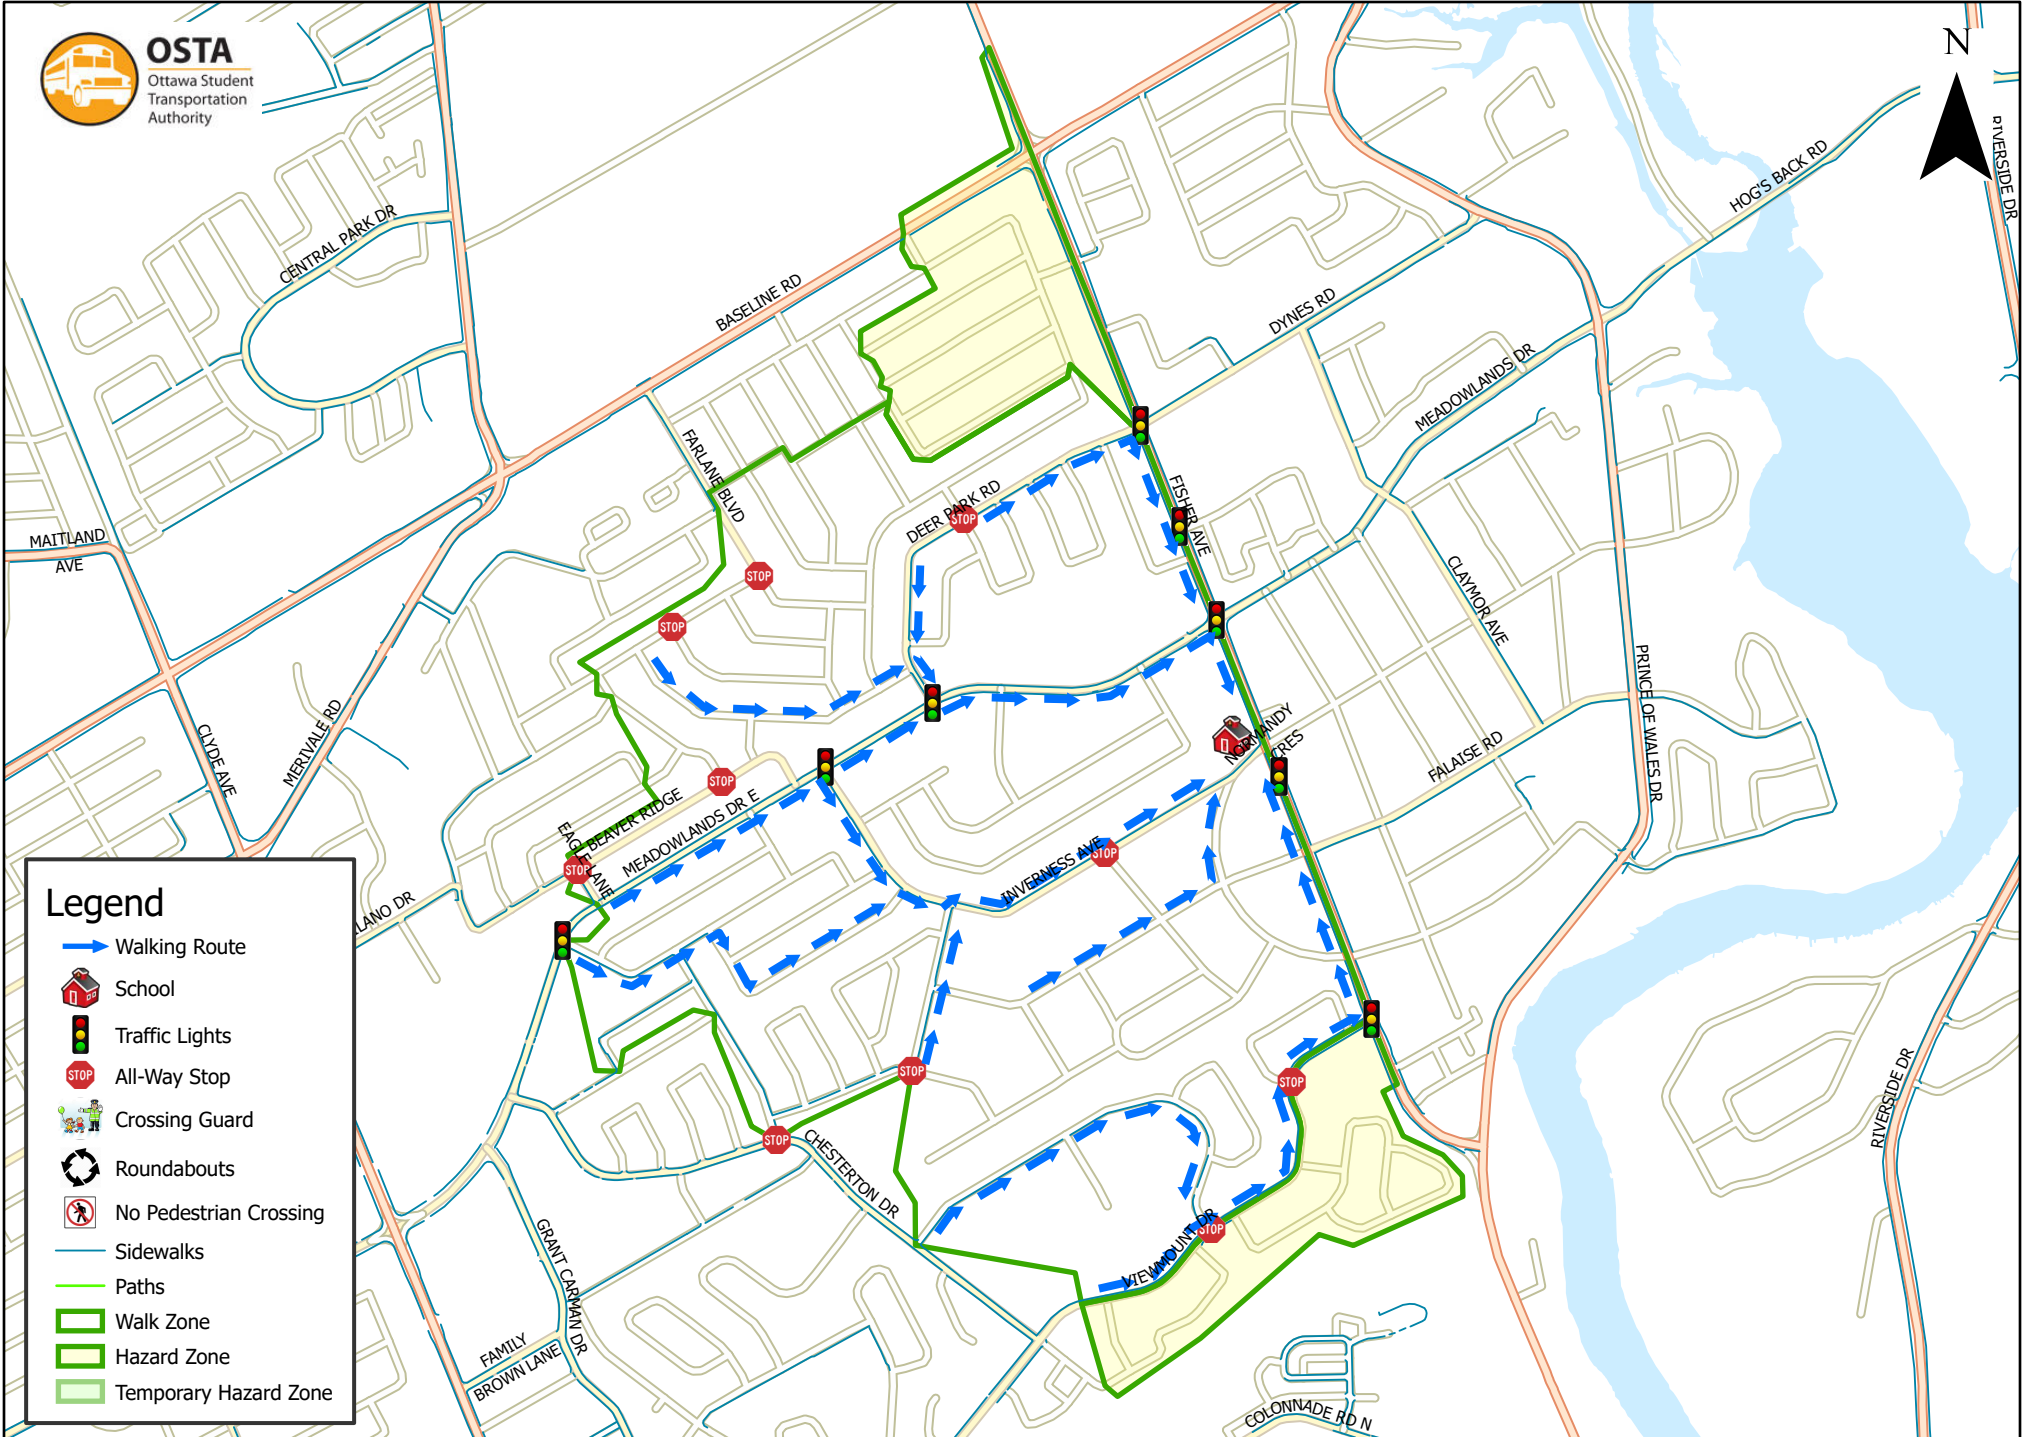

# St. Rita School 1.6 km Walk Zone Grades 1-6

This map is intended for information purposes only. Ottawa Student Transportation Authority assumes no responsibility for people using these routes.