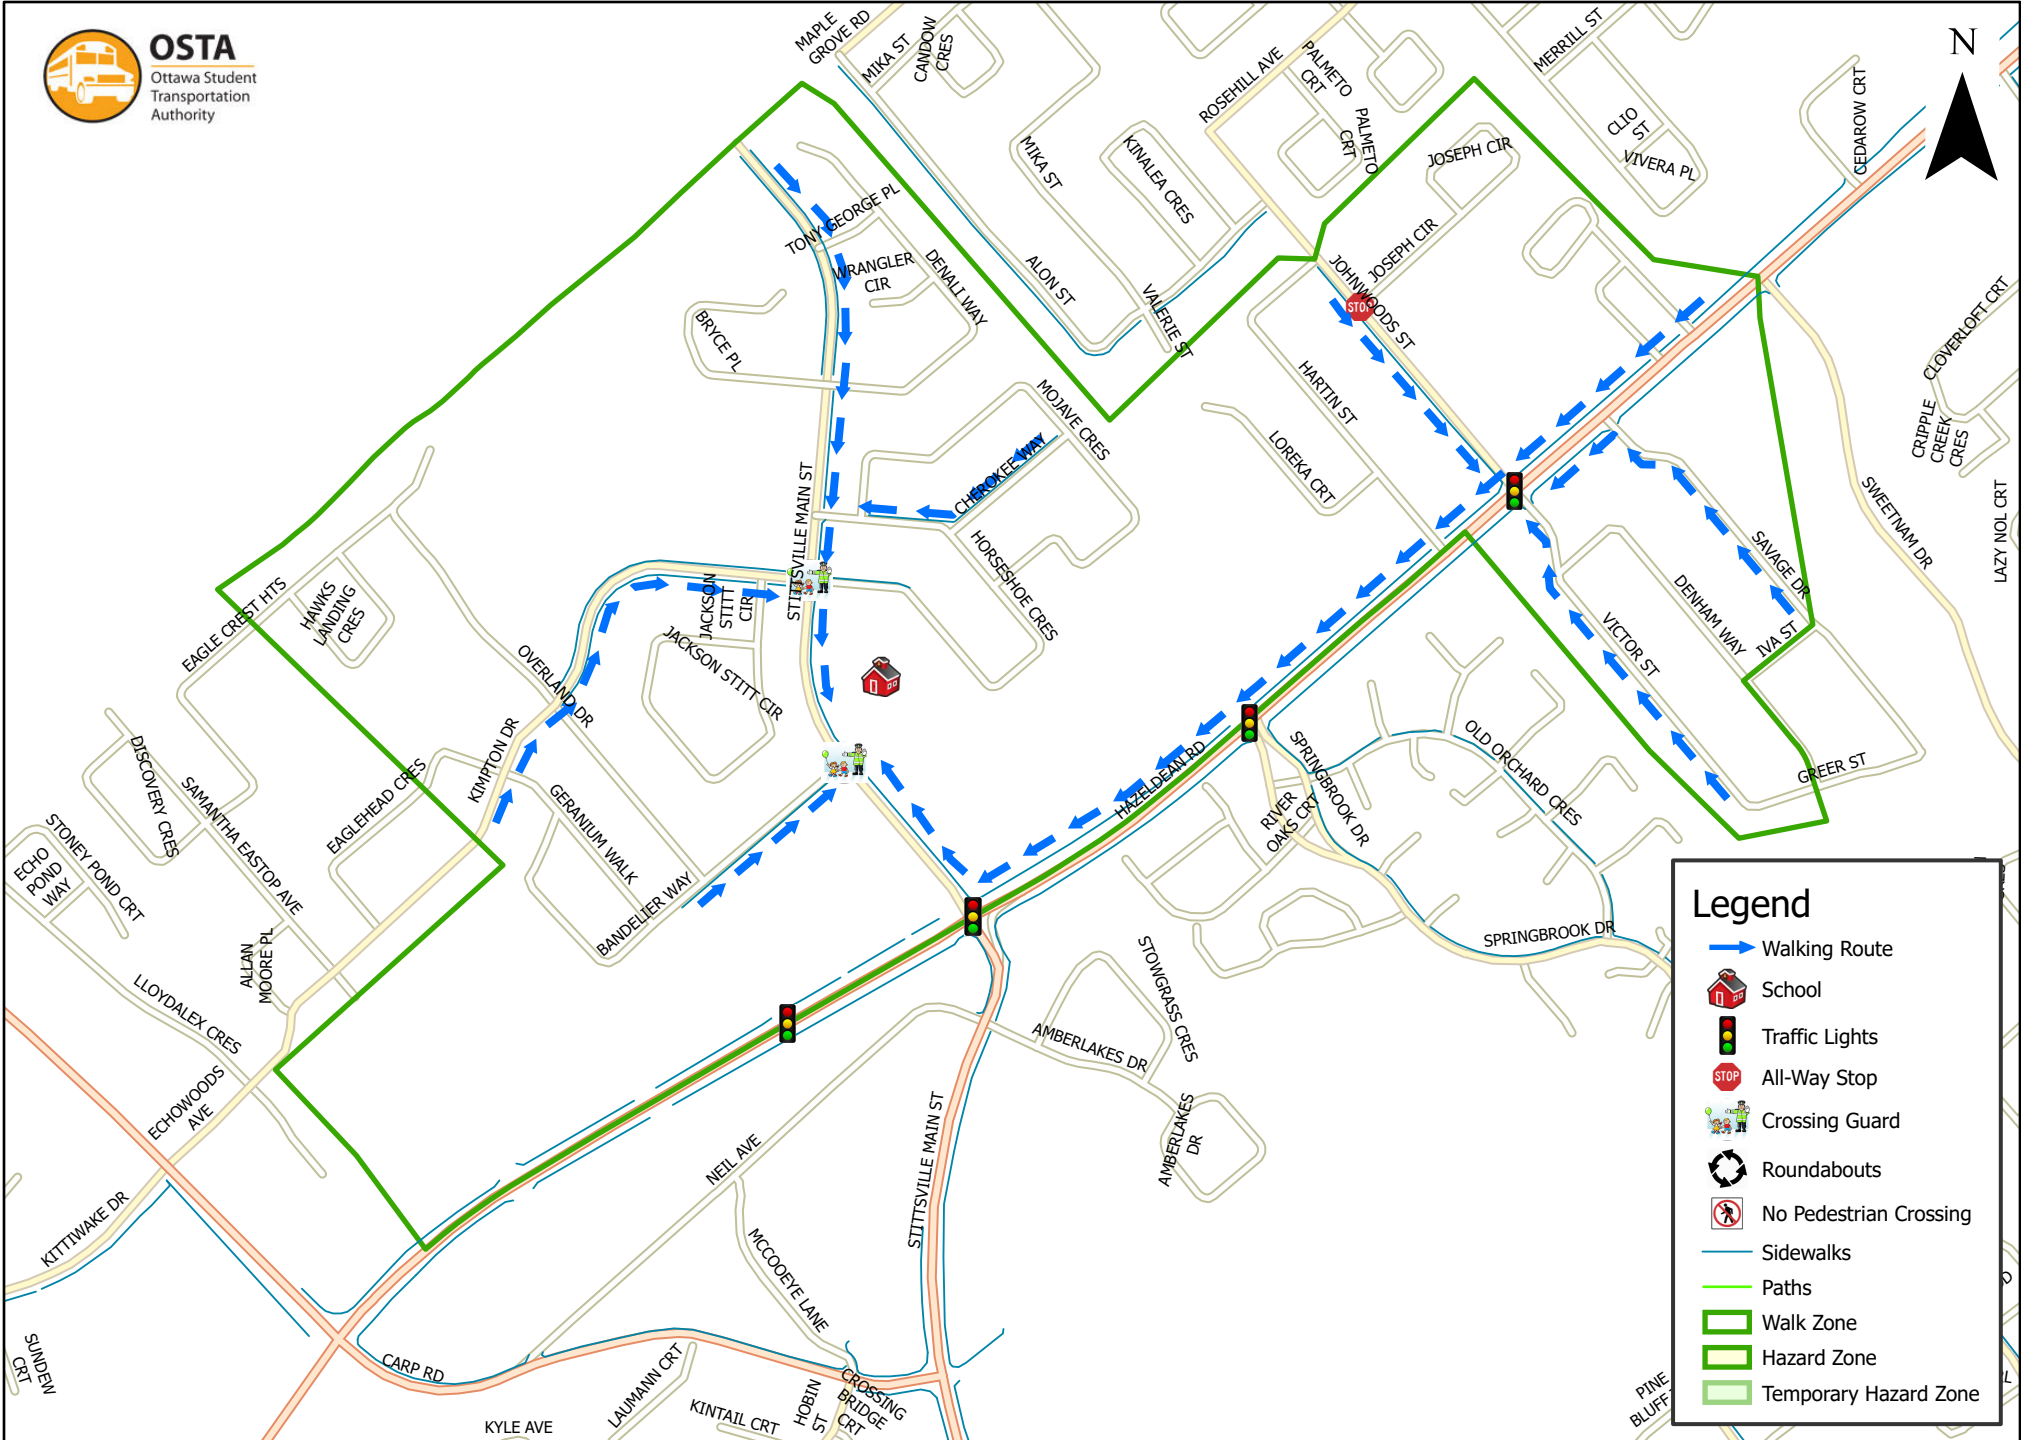

# St. Stephen Catholic School 1.6 km Walk Zone Grades 4-6

### Legend

- Walking Route
- School
- Traffic Lights
- All-Way Stop
- Crossing Guard
- Roundabouts
- No Pedestrian Crossing
- Sidewalks
- Paths
- Walk Zone
- Hazard Zone
- Temporary Hazard Zone

This map is intended for information purposes only. Ottawa Student Transportation Authority assumes no responsibility for people using these routes.