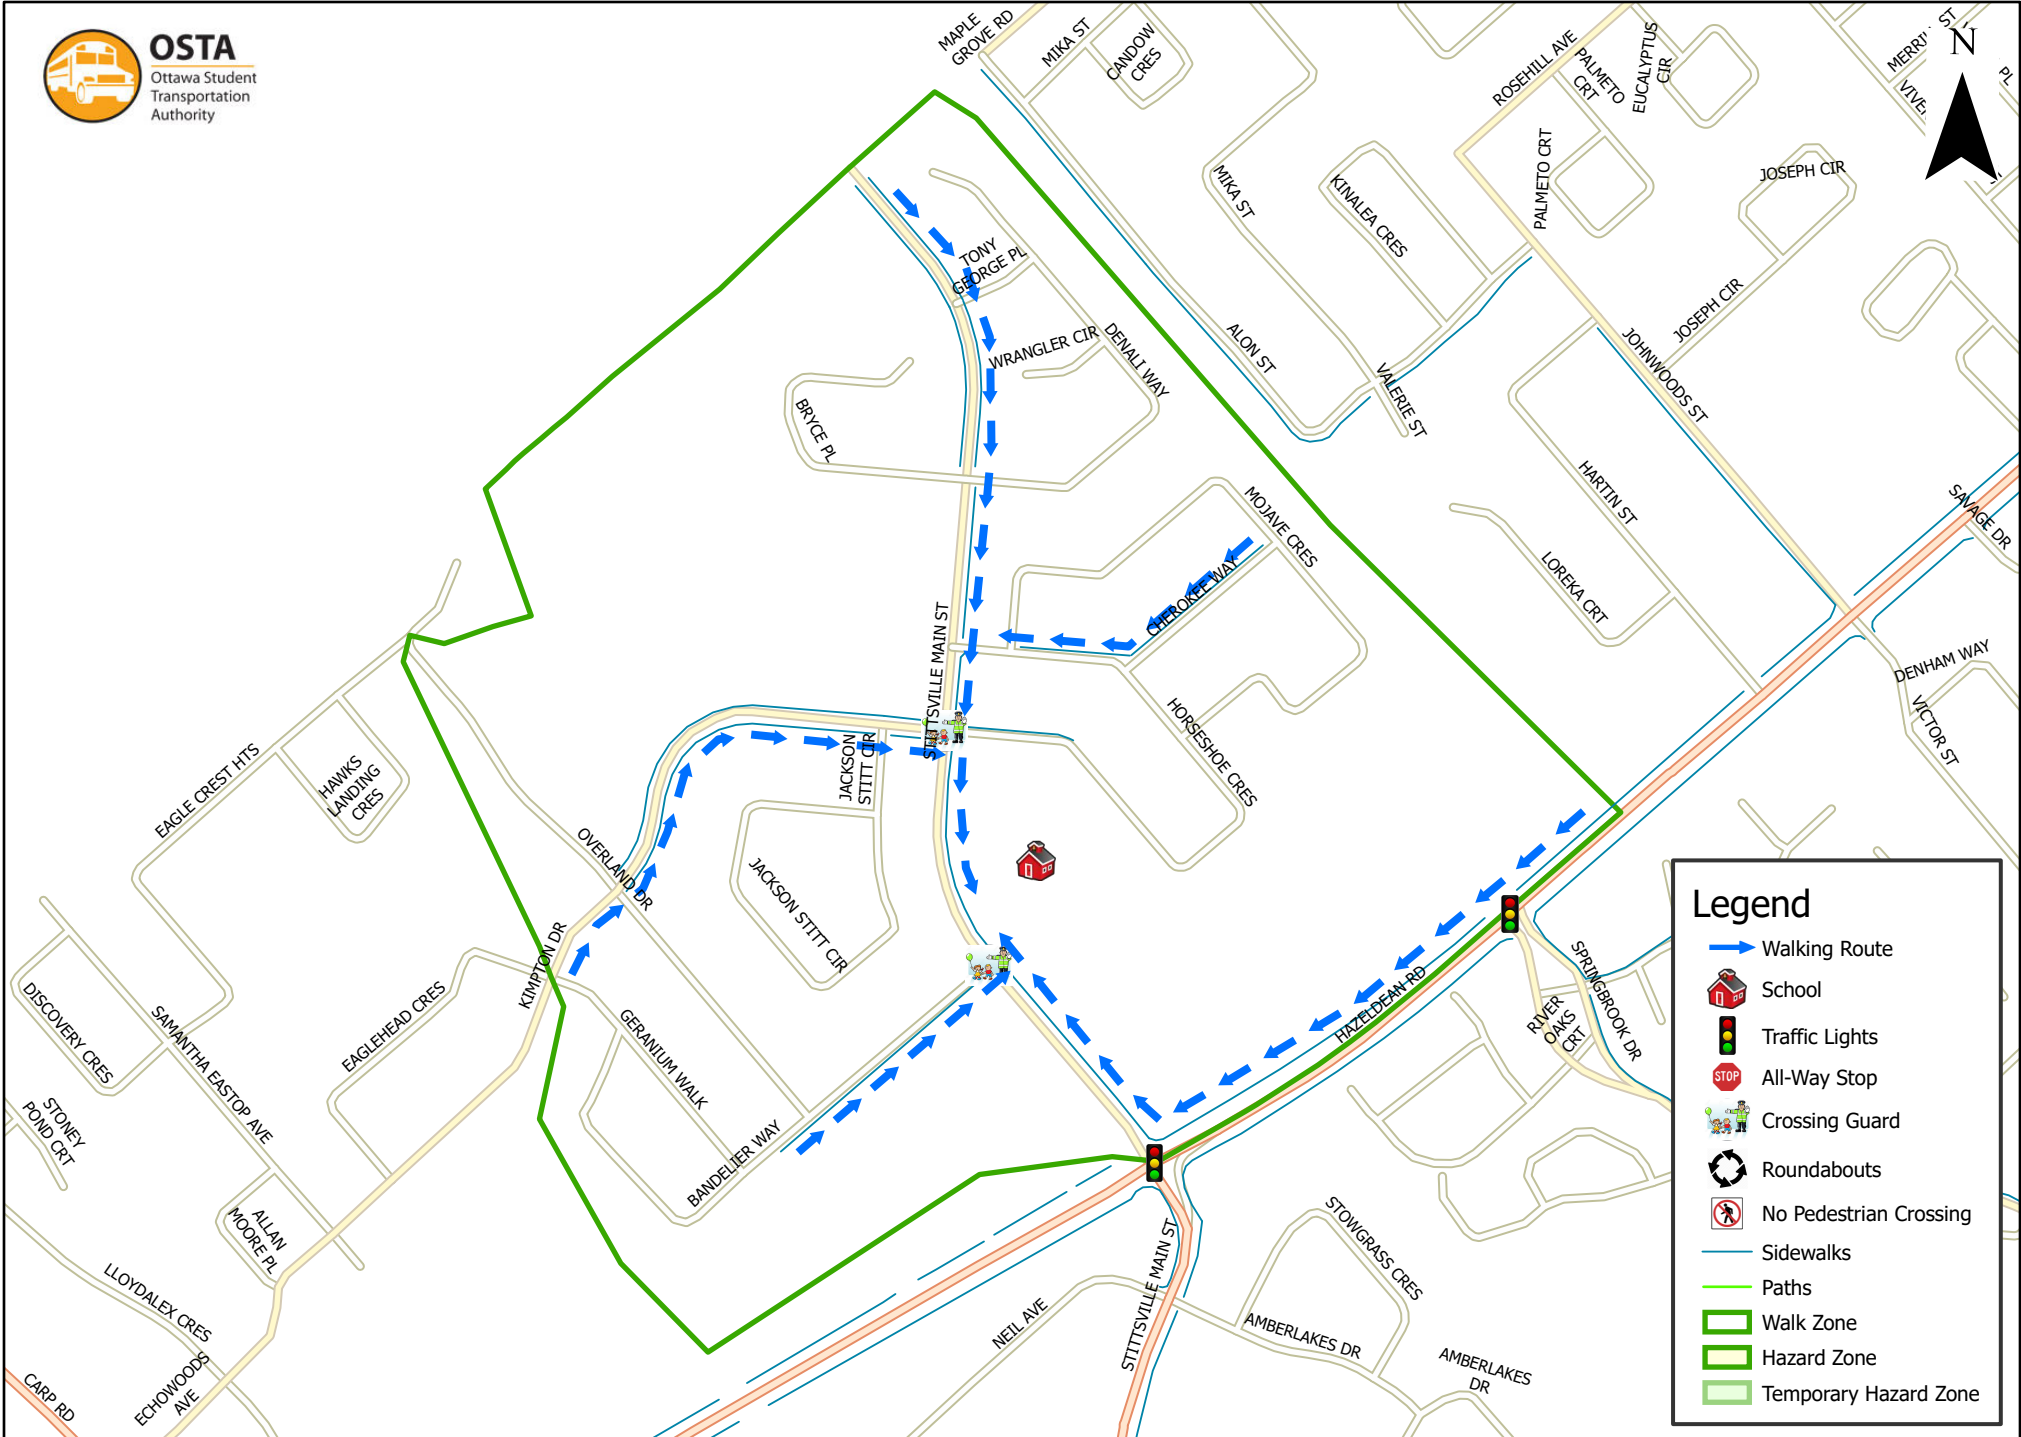

# St. Stephen Catholic School 800 m Walk Zone Kindergarten

**Legend**

- Walking Route
- School
- Traffic Lights
- All-Way Stop
- Crossing Guard
- Roundabouts
- No Pedestrian Crossing
- Sidewalks
- Paths
- Walk Zone
- Hazard Zone
- Temporary Hazard Zone

This map is intended for information purposes only. Ottawa Student Transportation Authority assumes no responsibility for people using these routes.