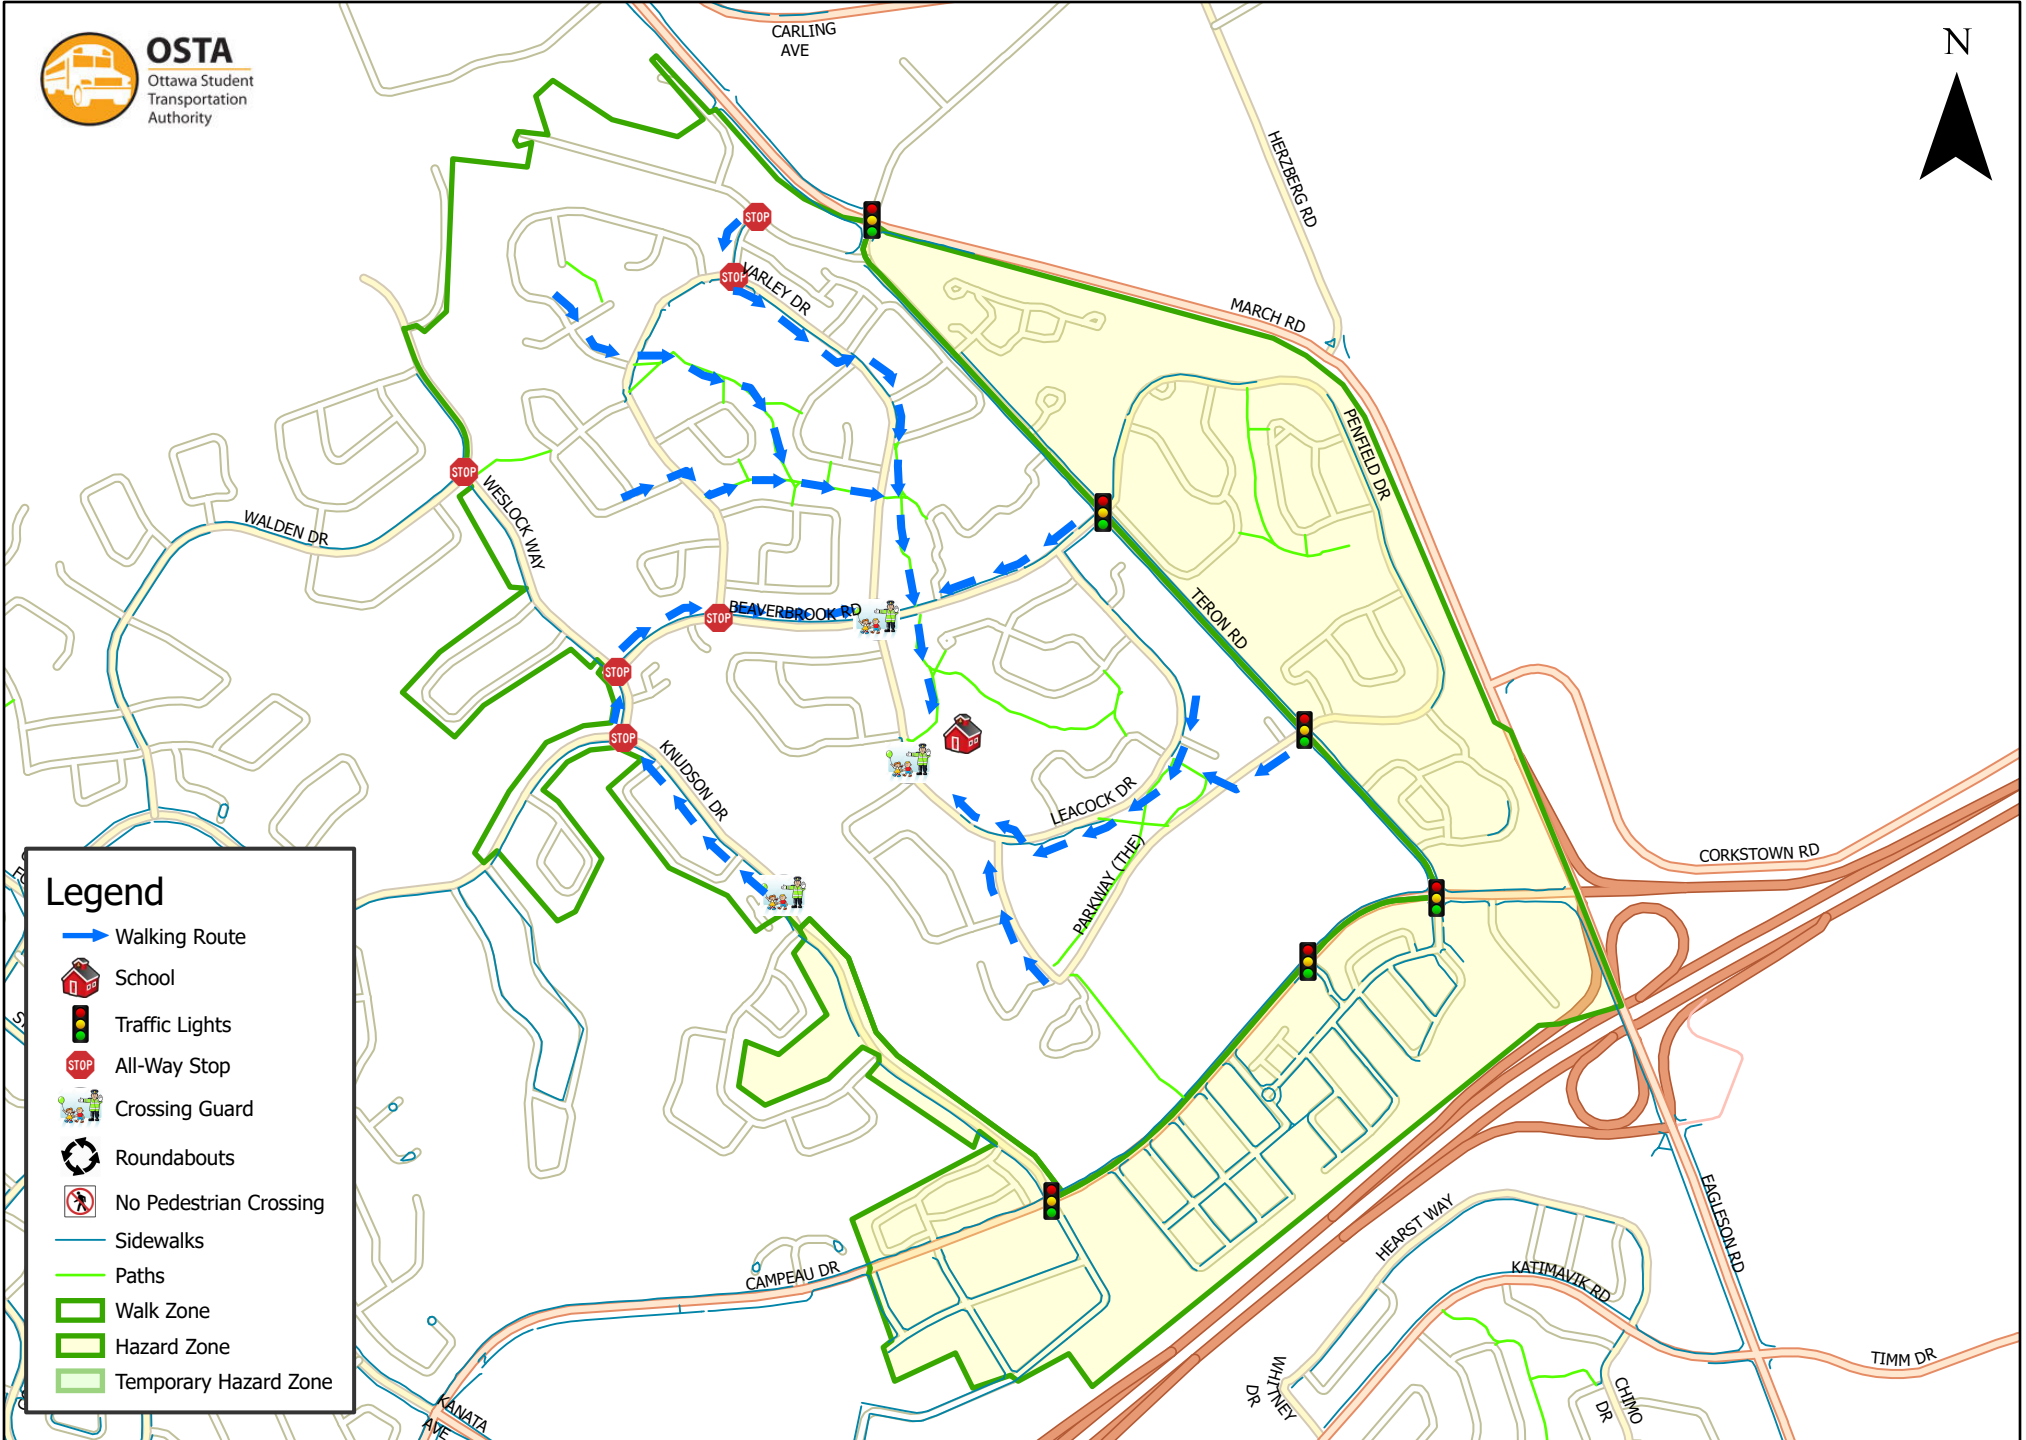

Stephen Leacock Public School 1.6 km Walk Zone Grades 1-3

Legend

- Walking Route
- School
- Traffic Lights
- All-Way Stop
- Crossing Guard
- Roundabouts
- No Pedestrian Crossing
- Sidewalks
- Paths
- Walk Zone
- Hazard Zone
- Temporary Hazard Zone

This map is intended for information purposes only. Ottawa Student Transportation Authority assumes no responsibility for people using these routes.