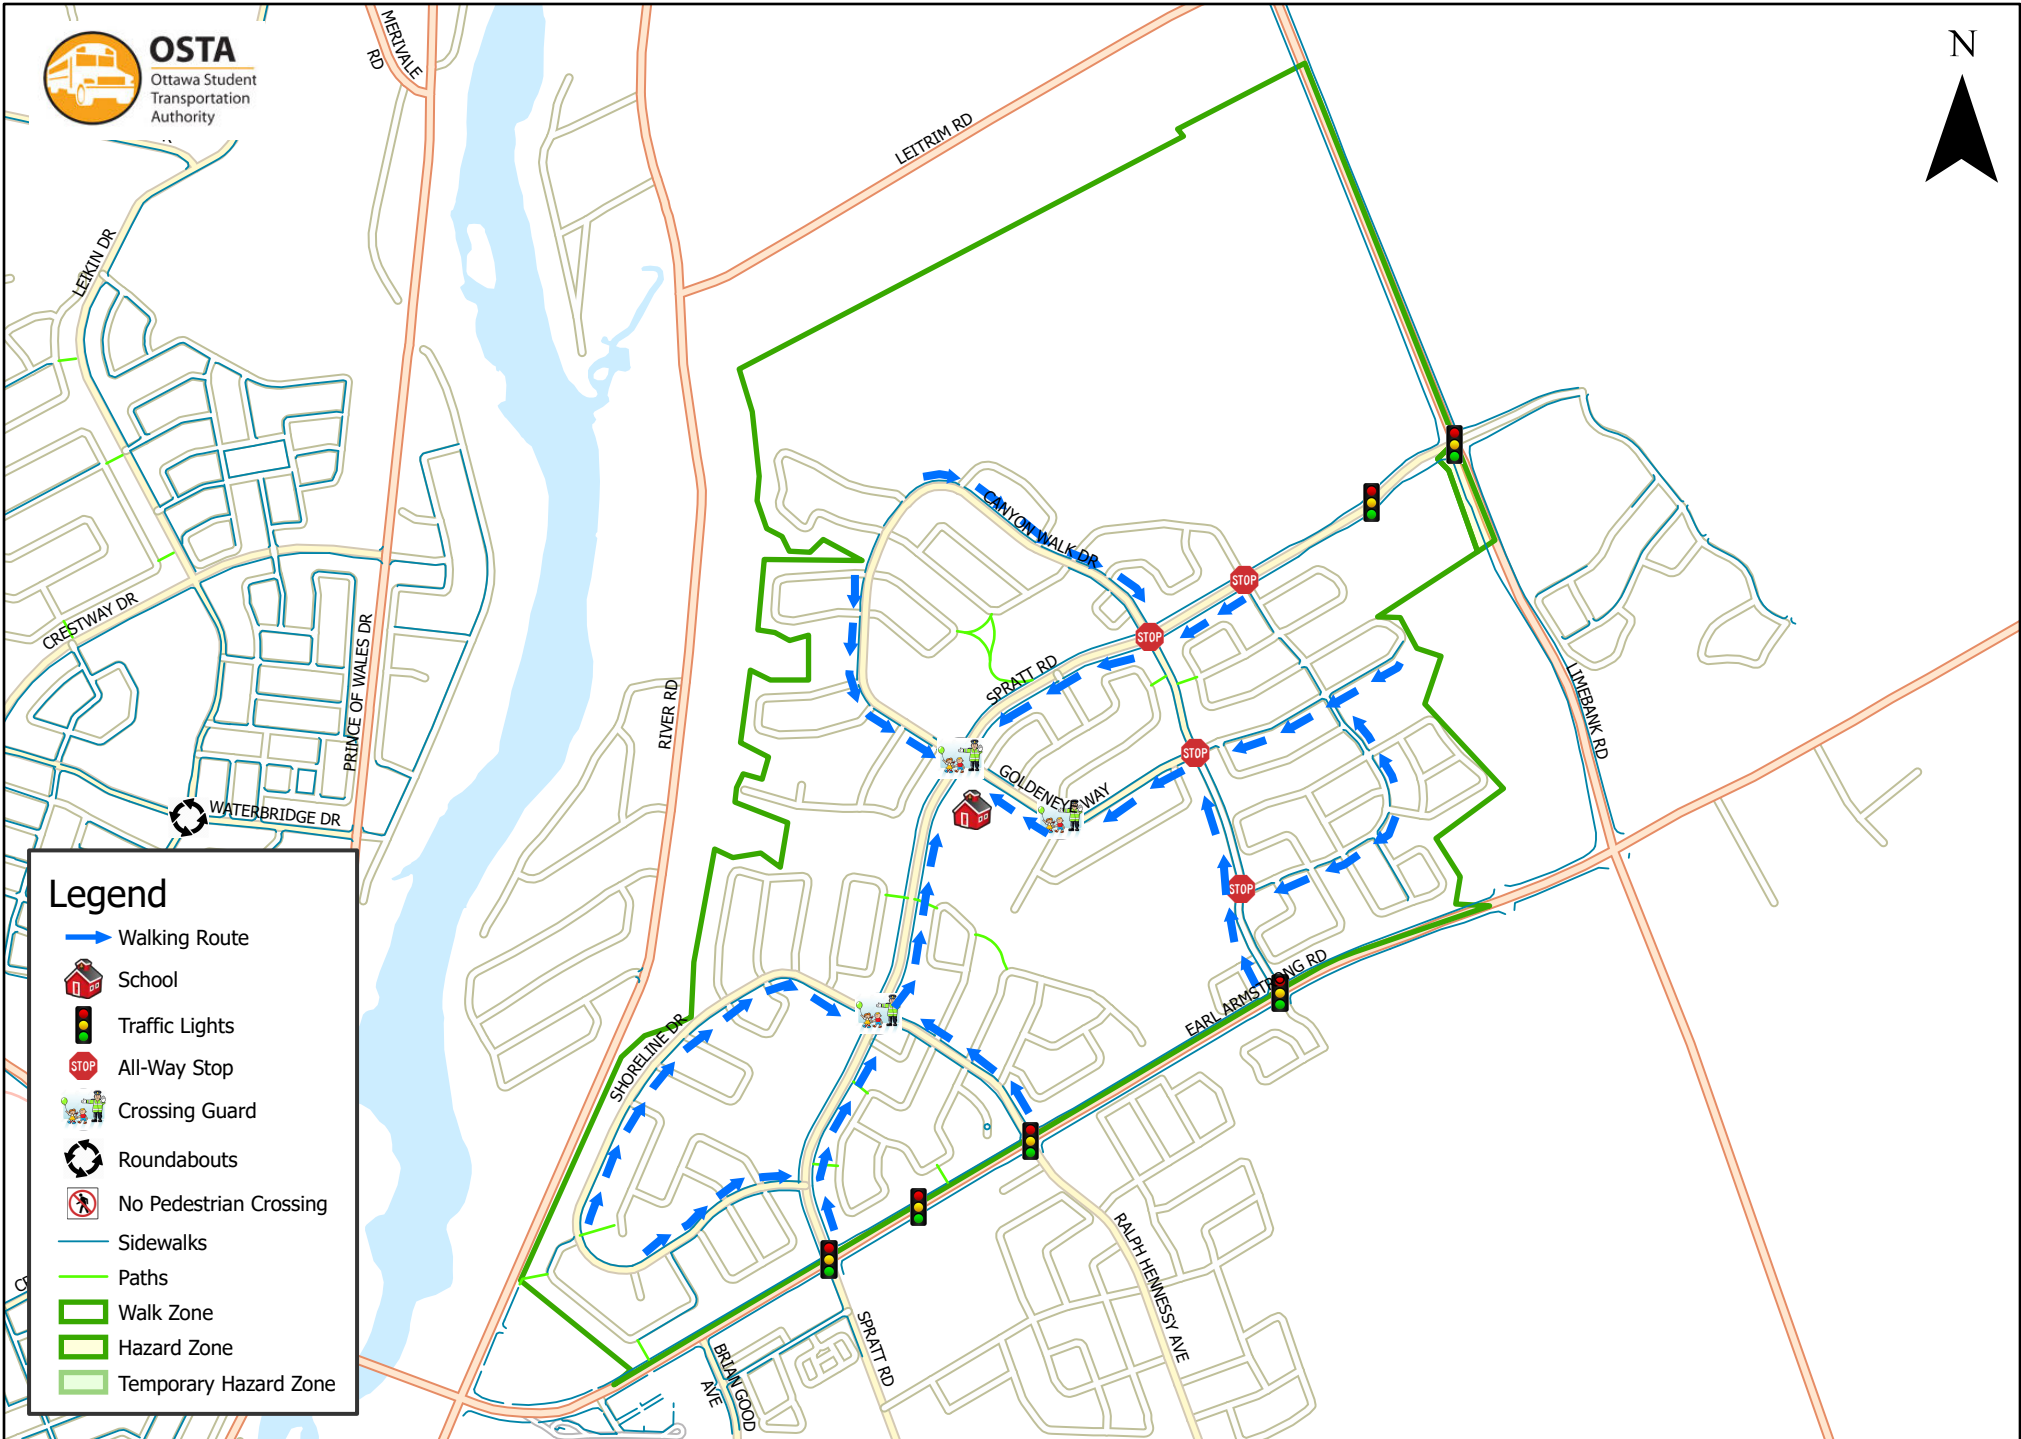

# Steve MacLean Public School 1.6 km Walk Zone Grades 1-8

This map is intended for information purposes only. Ottawa Student Transportation Authority assumes no responsibility for people using these routes.