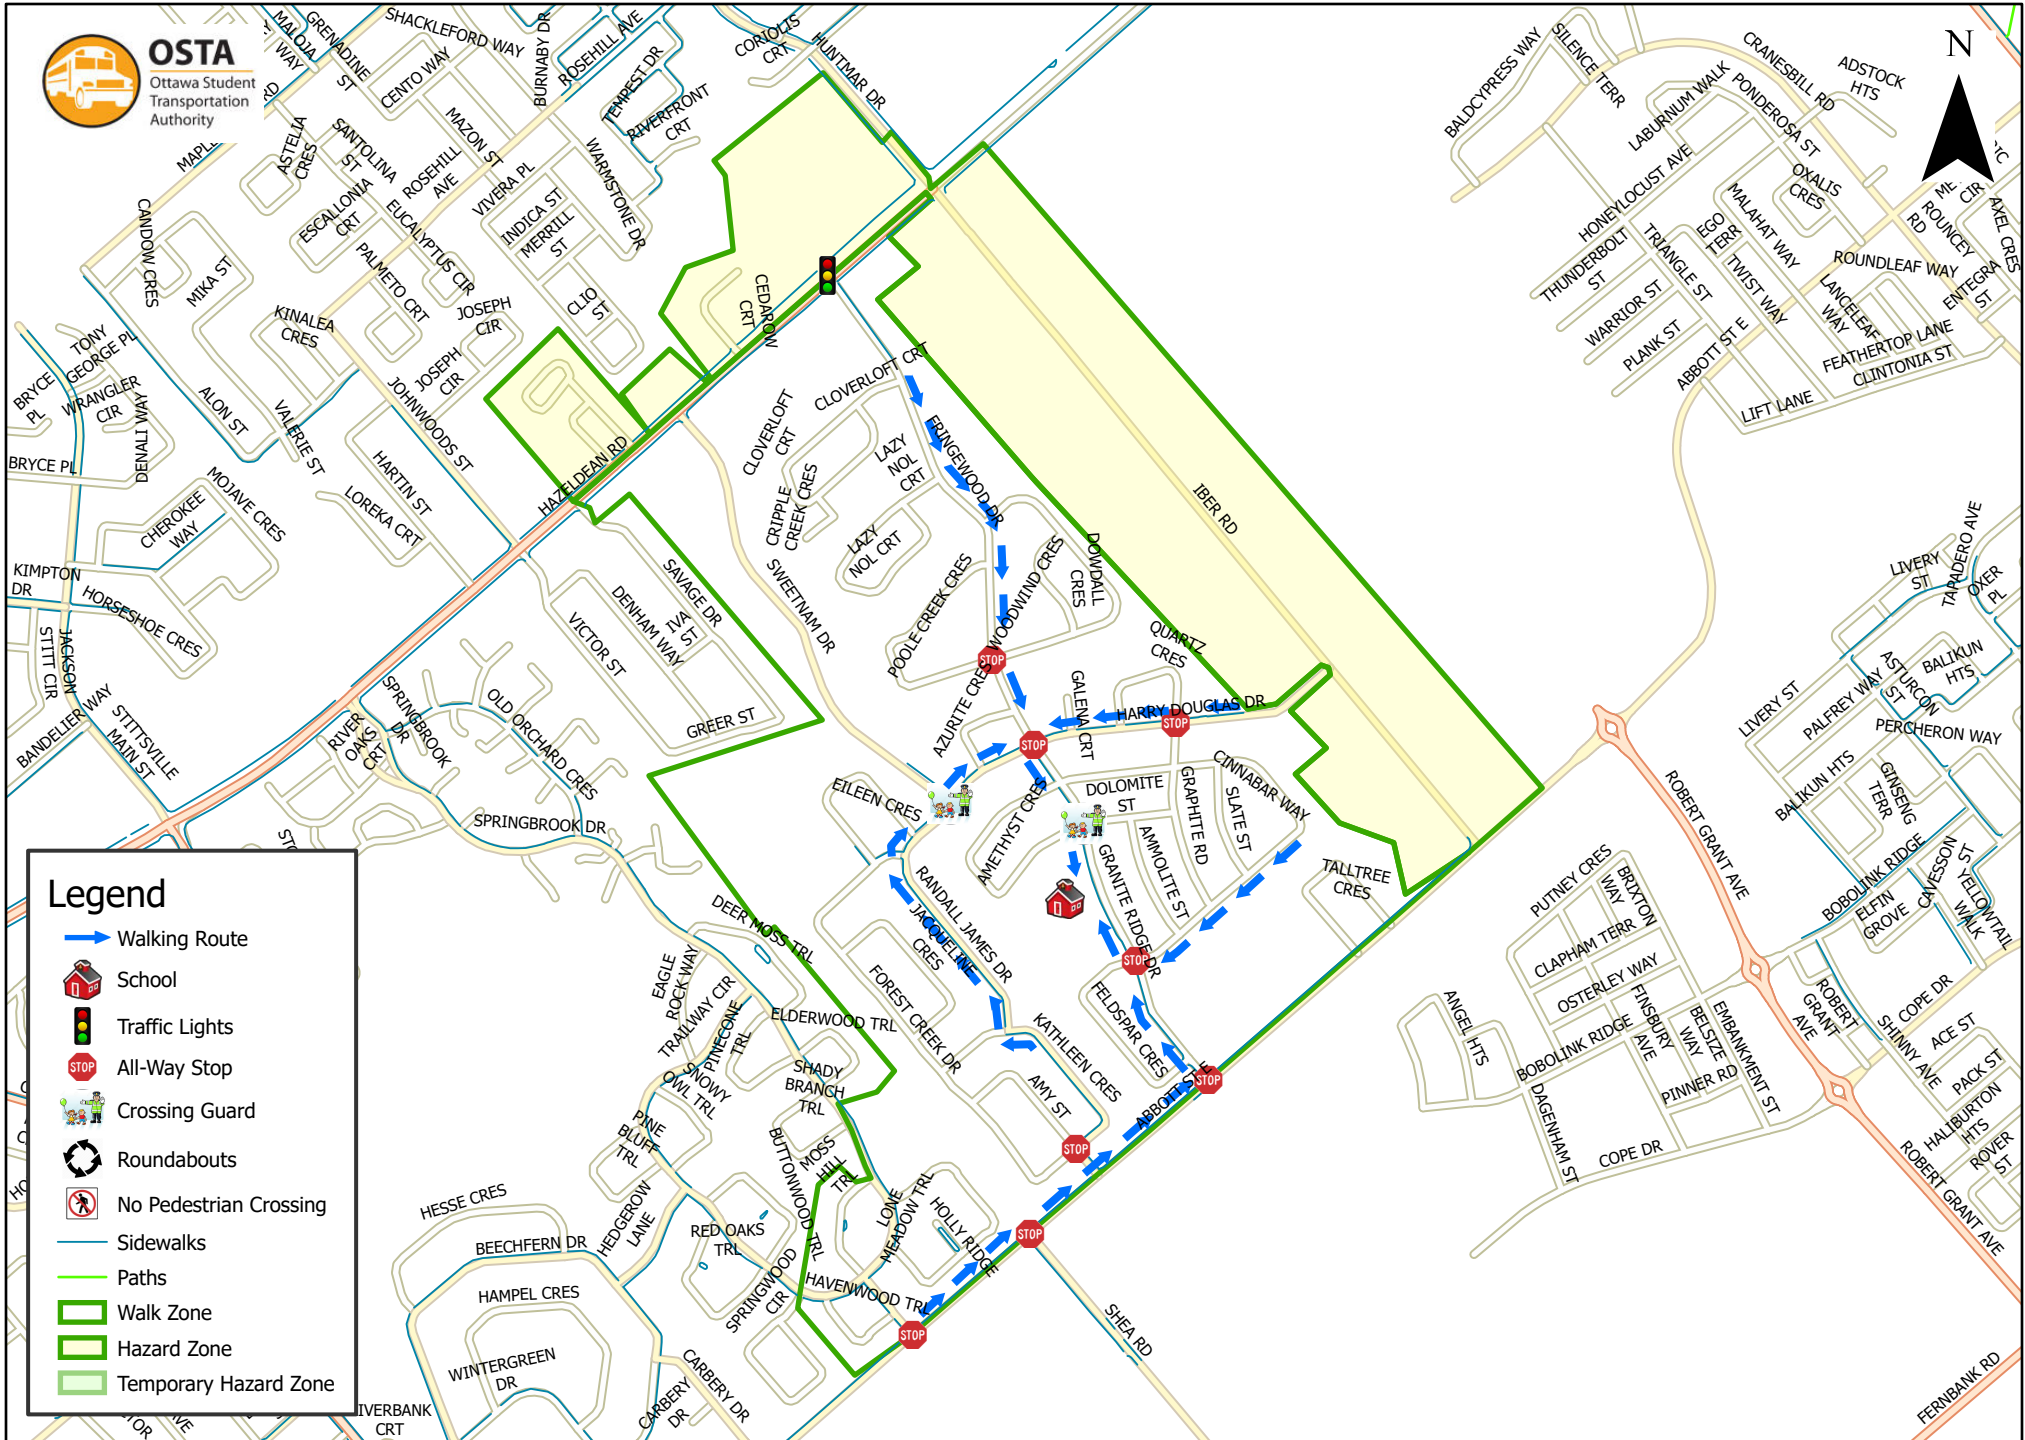

Stittsville Public School 1.6 km Walk Zone Grades 1-6

This map is intended for information purposes only. Ottawa Student Transportation Authority assumes no responsibility for people using these routes.