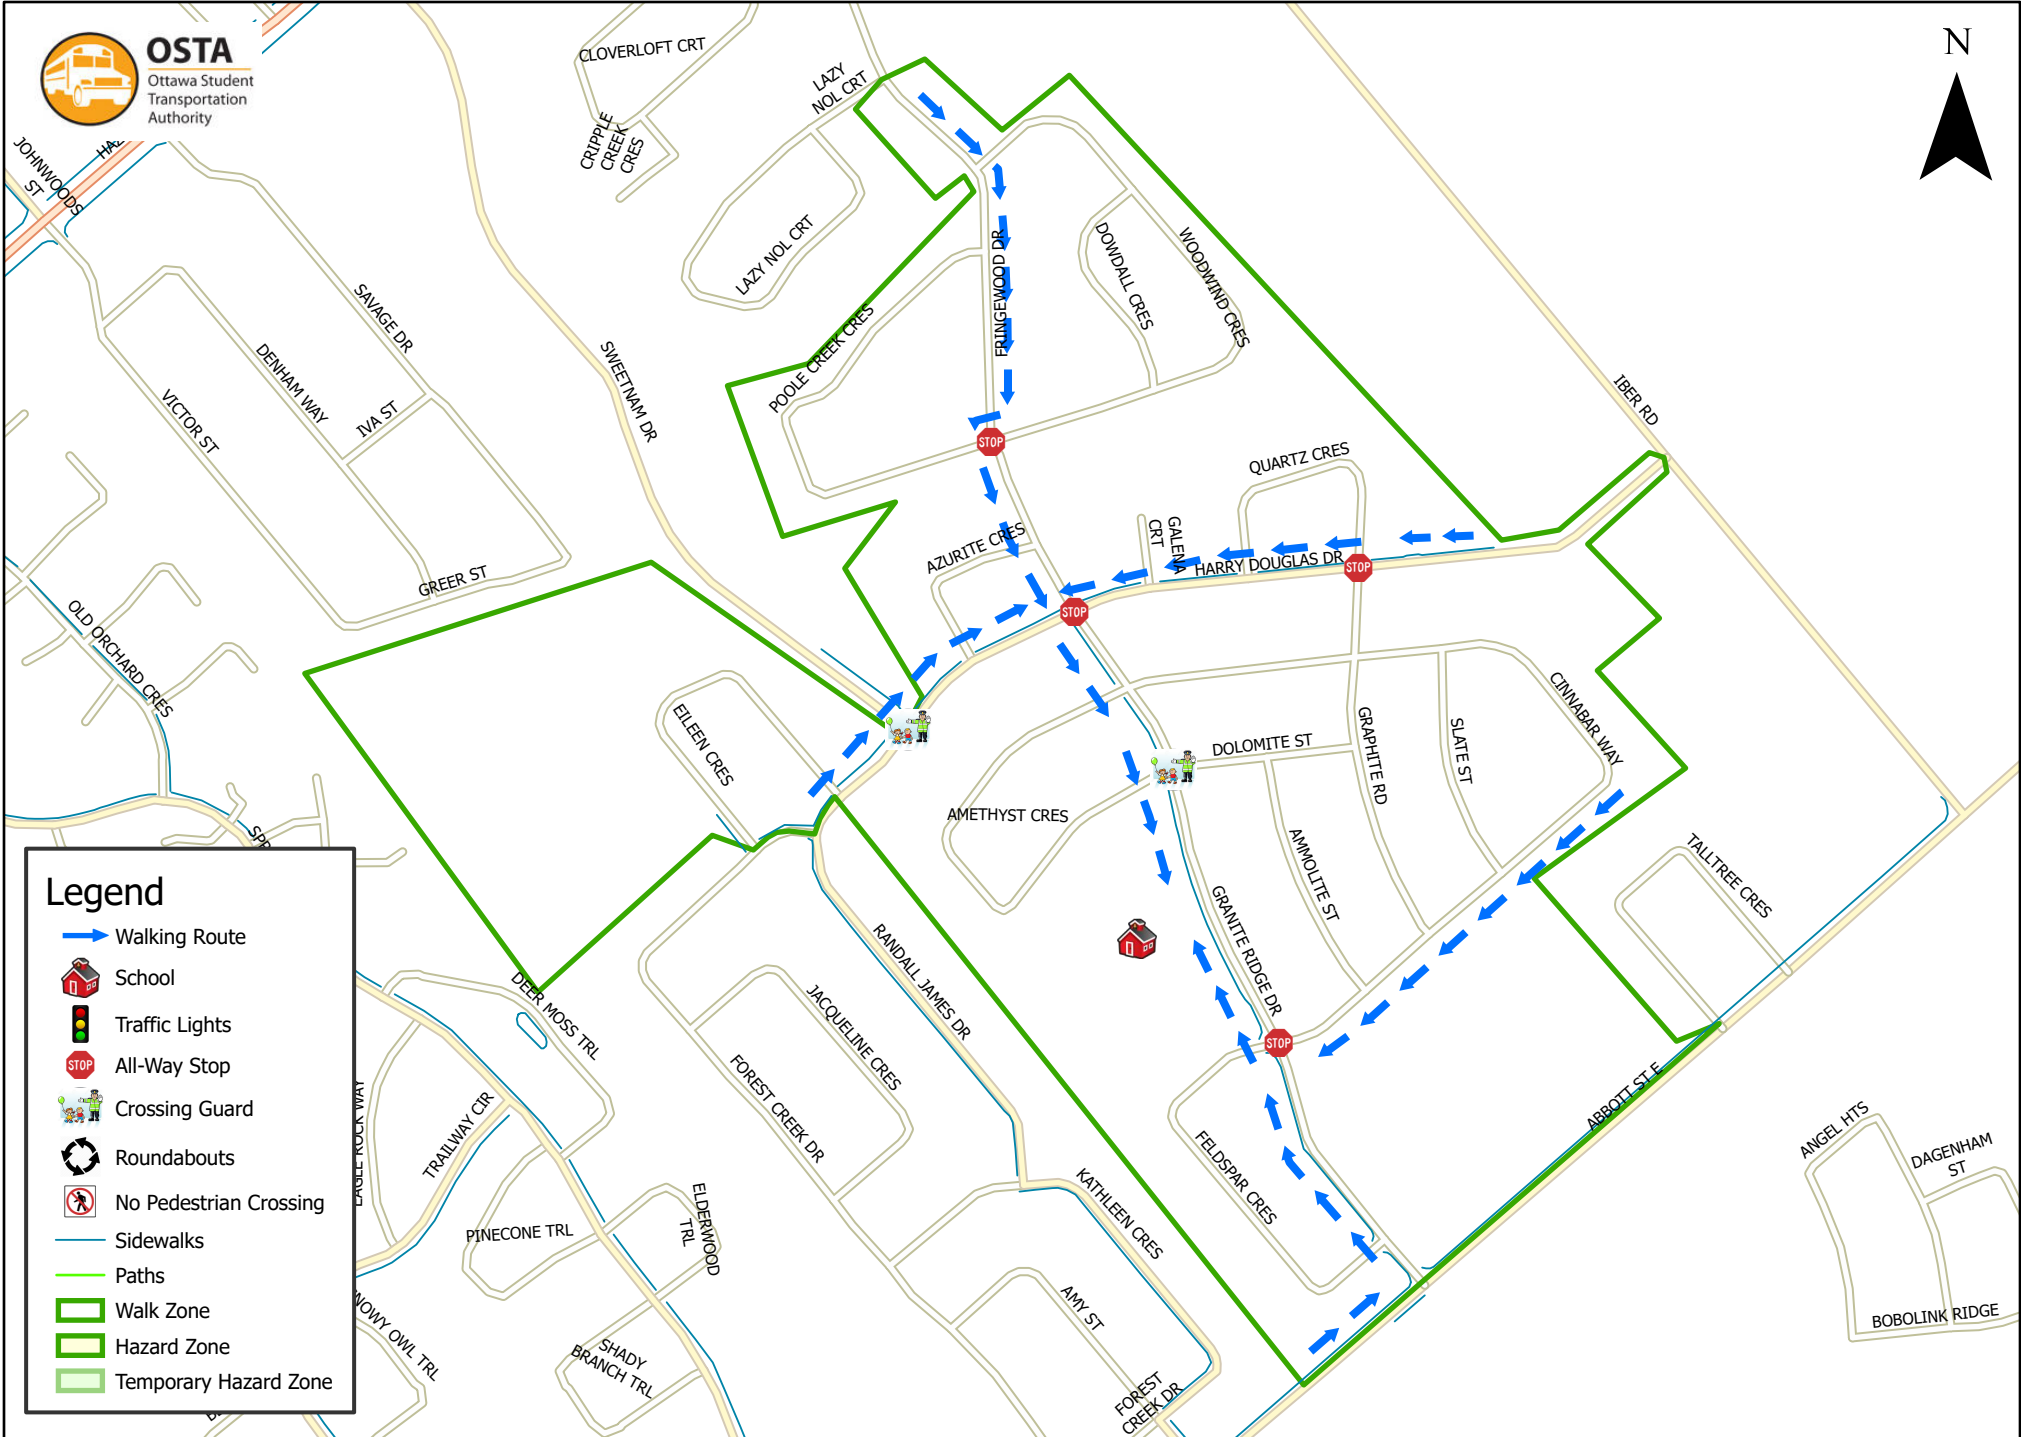

Stittsville Public School 800 m Walk Zone Kindergarten

Legend

- Walking Route
- School
- Traffic Lights
- All-Way Stop
- Crossing Guard
- Roundabouts
- No Pedestrian Crossing
- Sidewalks
- Paths
- Walk Zone
- Hazard Zone
- Temporary Hazard Zone

This map is intended for information purposes only. Ottawa Student Transportation Authority assumes no responsibility for people using these routes.