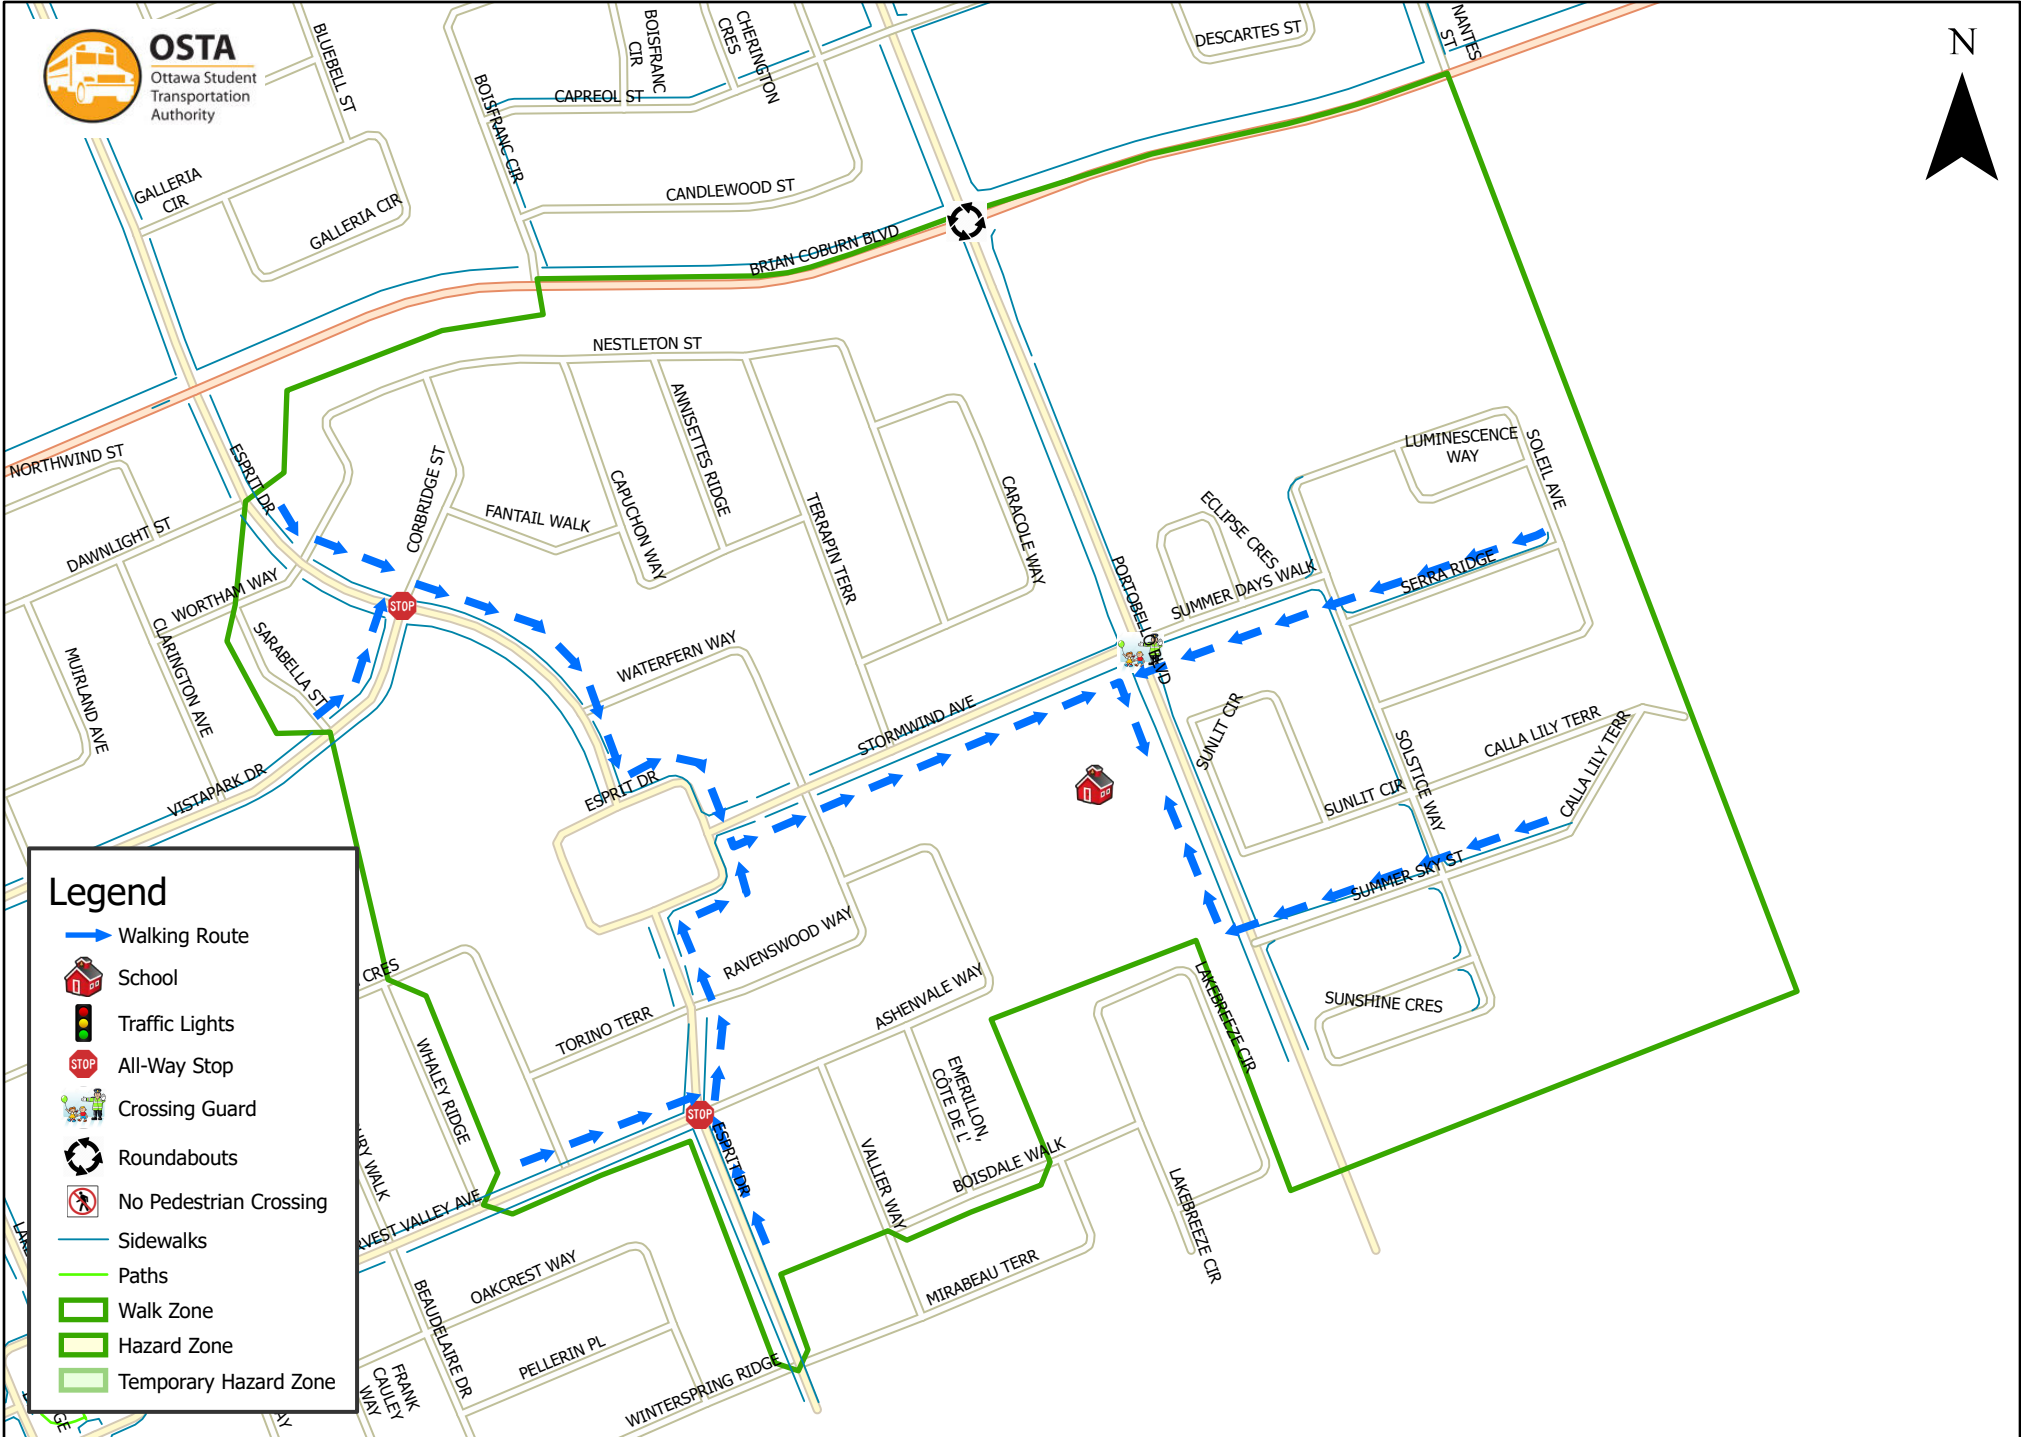

Summerside Public School 800 m Walk Zone Kindergarten

Legend

- Walking Route
- School
- Traffic Lights
- All-Way Stop
- Crossing Guard
- Roundabouts
- No Pedestrian Crossing
- Sidewalks
- Paths
- Walk Zone
- Hazard Zone
- Temporary Hazard Zone

This map is intended for information purposes only. Ottawa Student Transportation Authority assumes no responsibility for people using these routes.