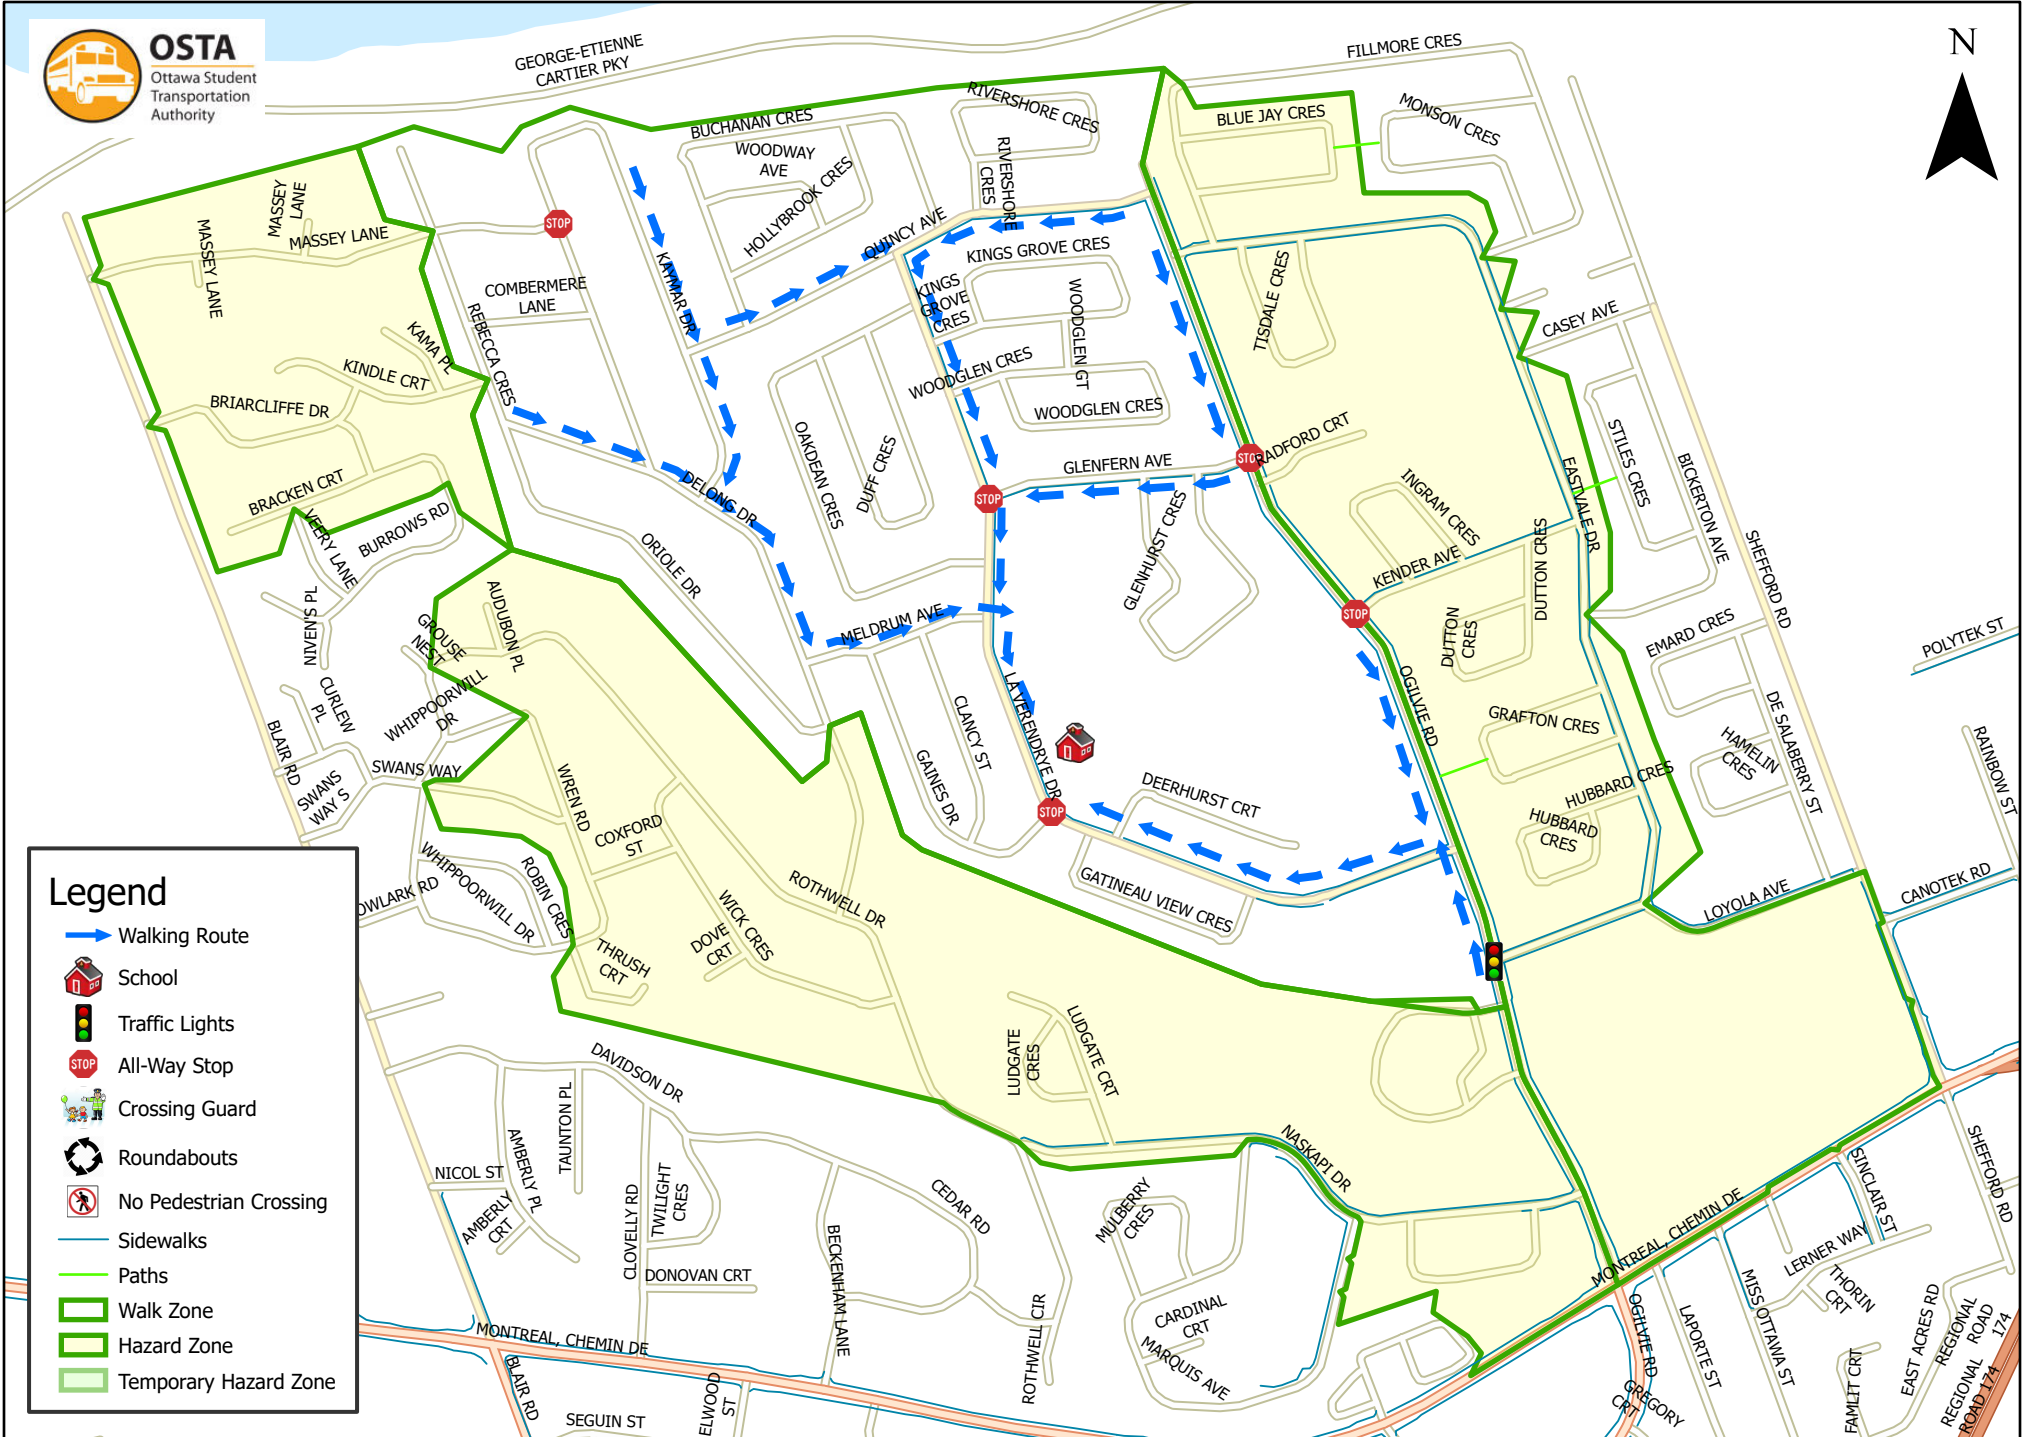

Thomas D'Arcy McGee Catholic School 1.6 km Walk Zone Grades 1-3

Legend

- Walking Route
- School
- Traffic Lights
- All-Way Stop
- Crossing Guard
- Roundabouts
- No Pedestrian Crossing
- Sidewalks
- Paths
- Walk Zone
- Hazard Zone
- Temporary Hazard Zone

This map is intended for information purposes only. Ottawa Student Transportation Authority assumes no responsibility for people using these routes.